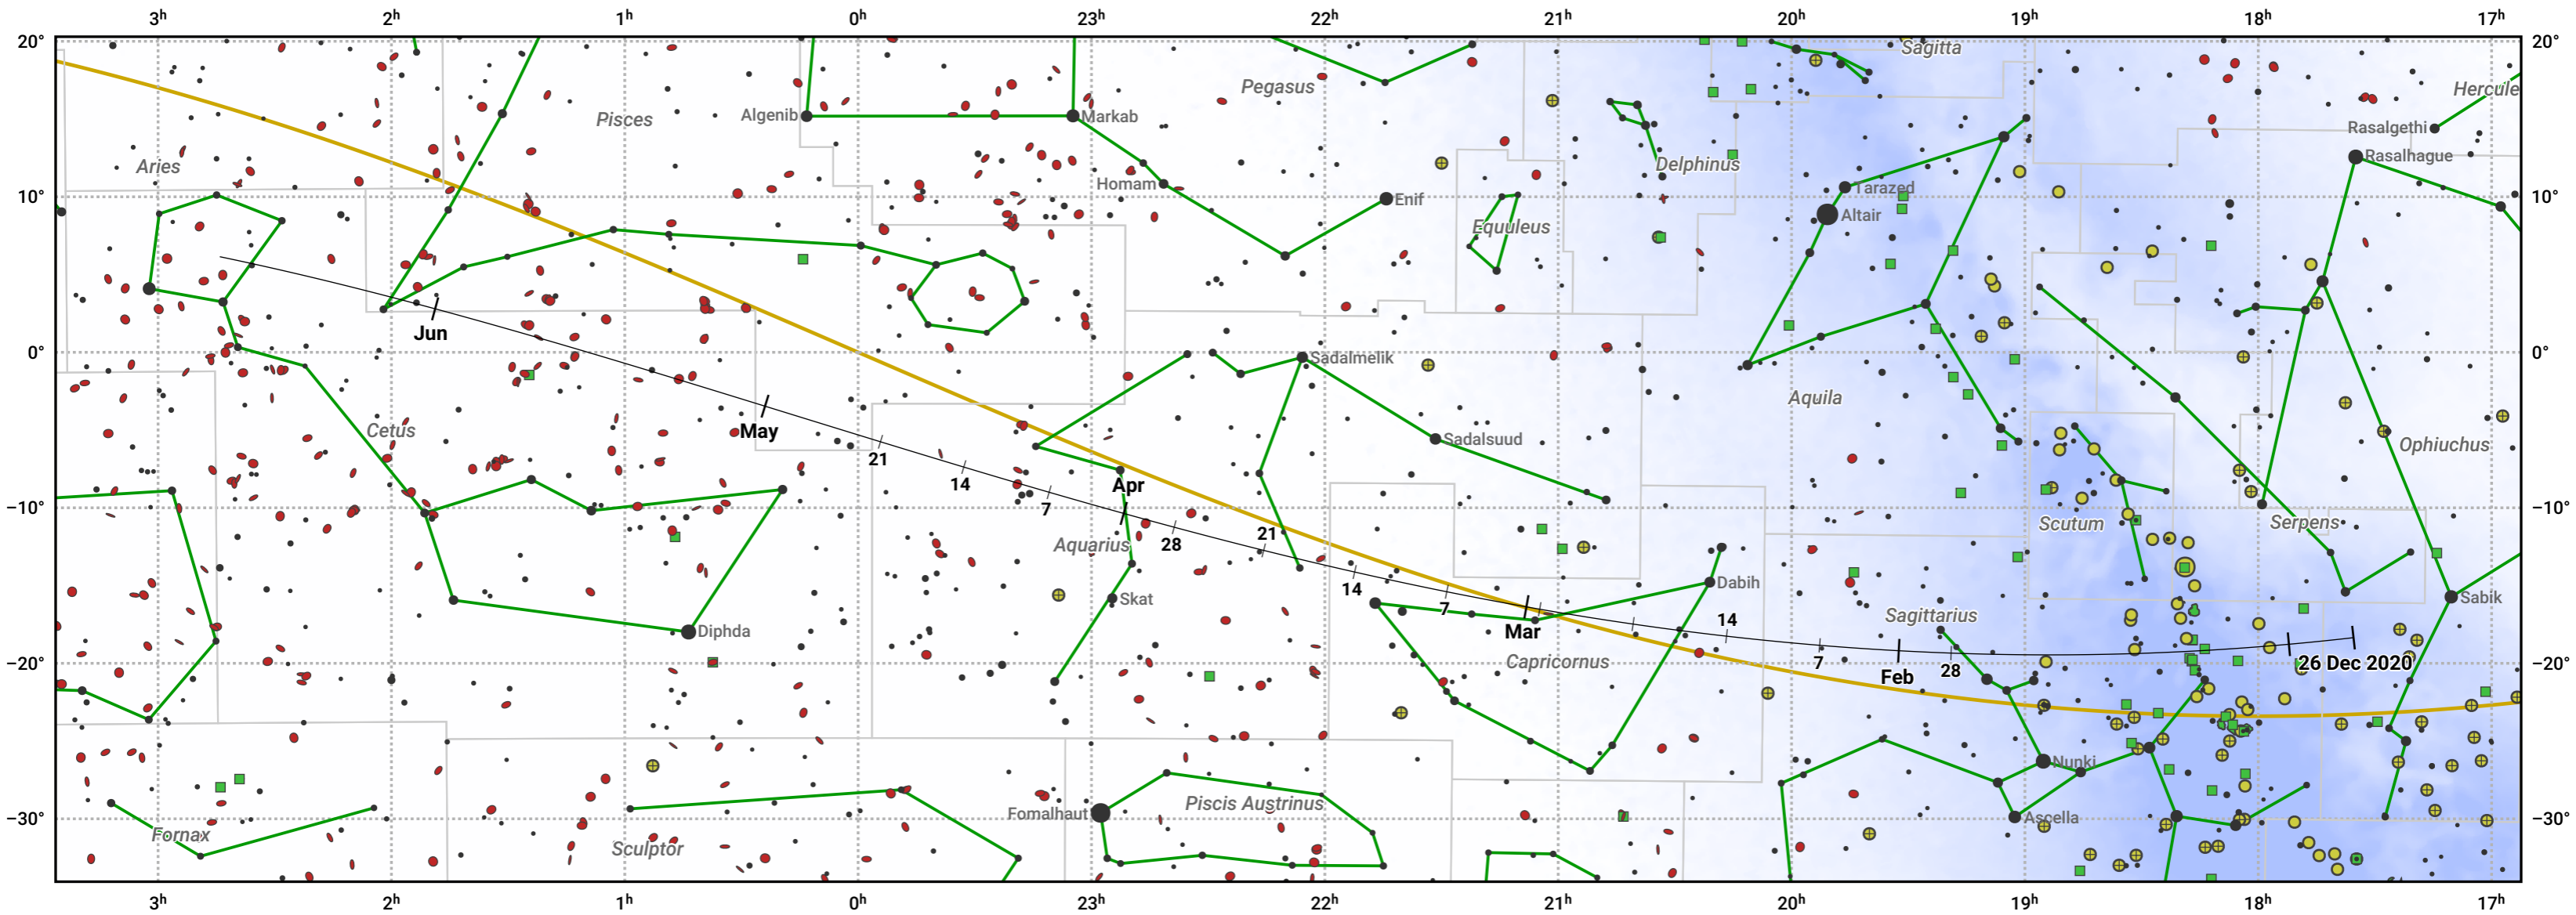

The path of 10P/Tempel starting on 26 Dec 2020

© Dominic Ford 2011–2024. Date markers placed at midnight UTC. Downloaded from <https://in-the-sky.org>

Magnitude scale: ● 6.0 ● 5.0 ● 4.0 ● 3.0 ● 2.0 ● 1.0 ● 0.0

— Ecliptic Plane

● Galaxy ● Bright nebula ● Open cluster ● Globular cluster

Date	Mag
2021 Jan 1	12.4
2021 Feb 4	11.6
2021 Mar 1	11.2
2021 May 1	11.2