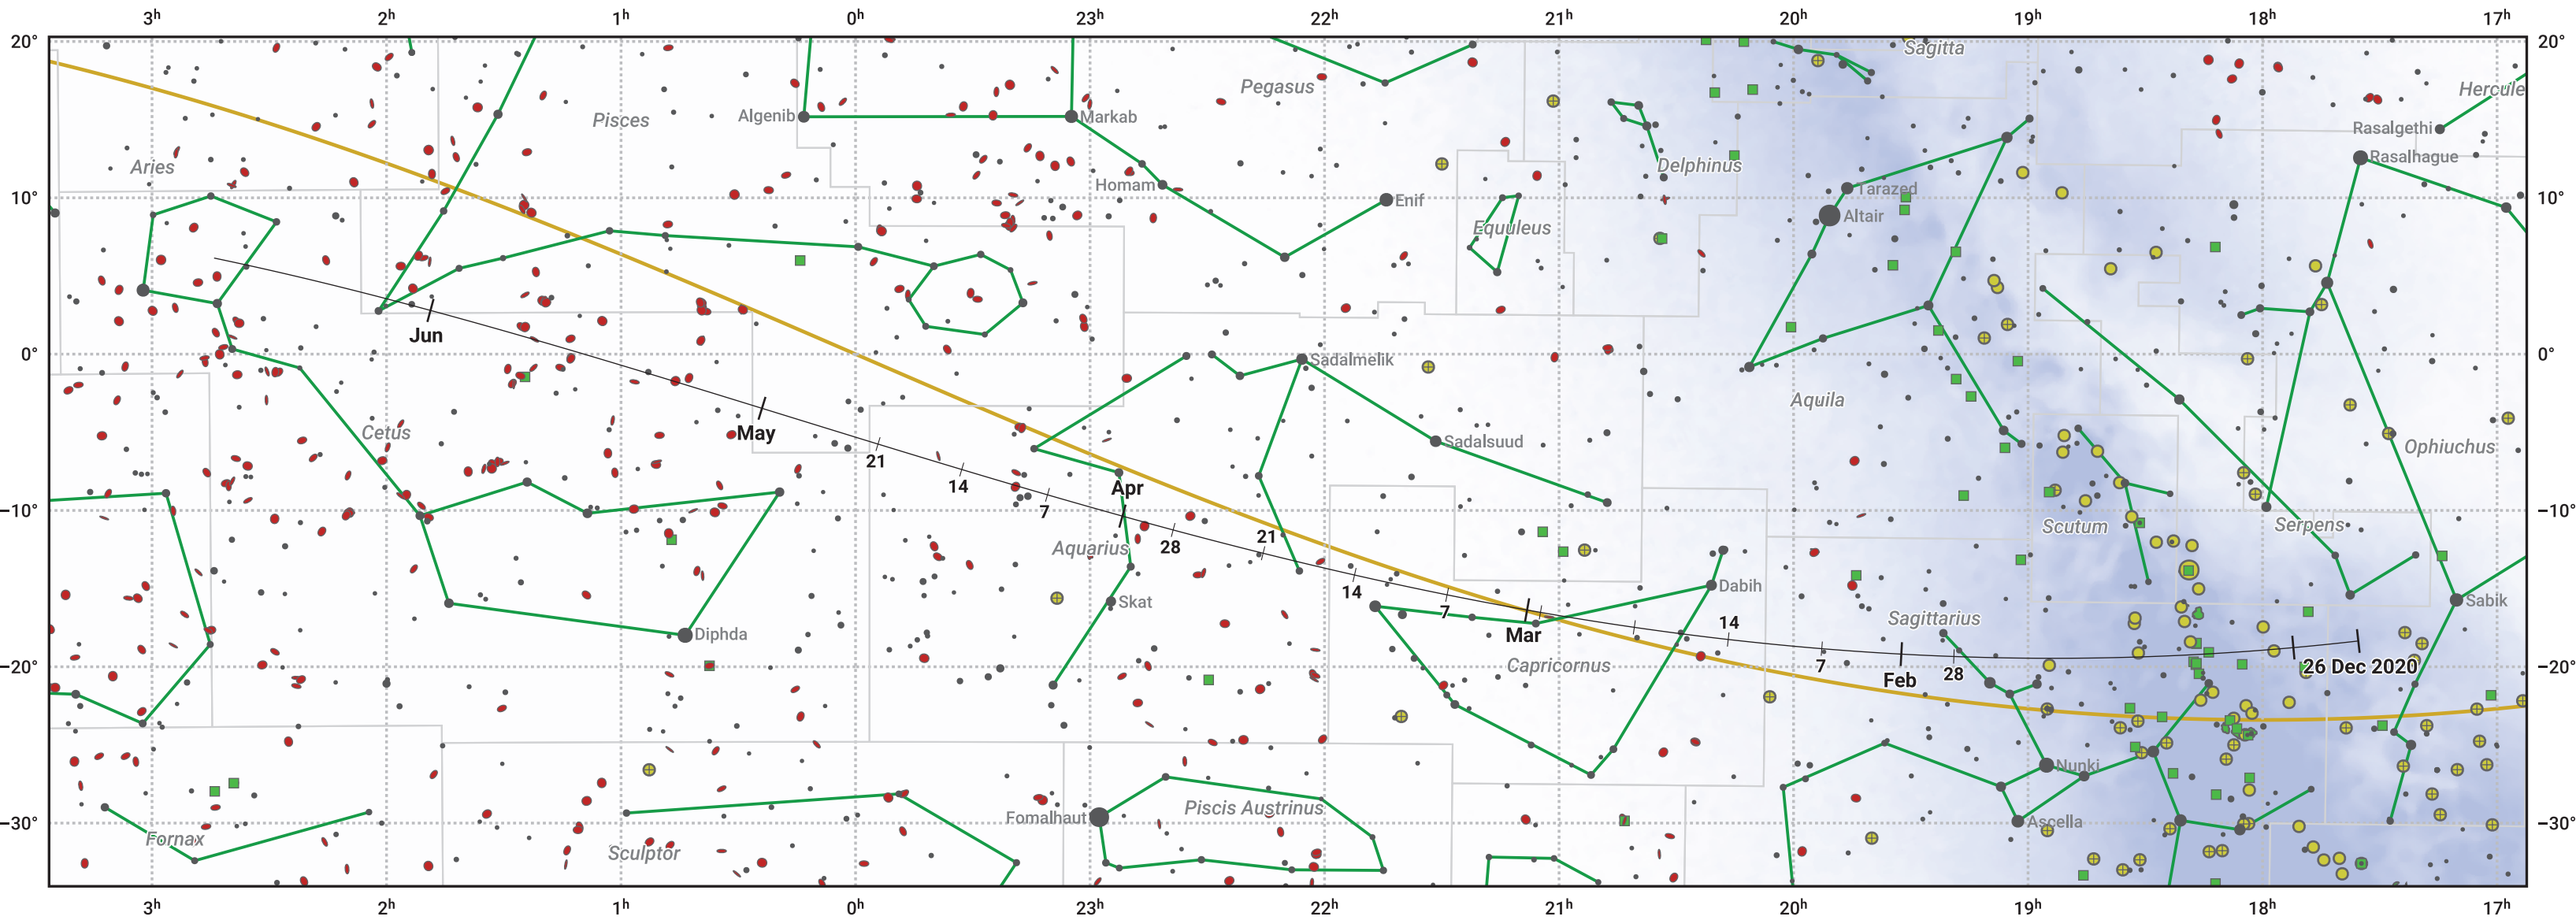

The path of 10P/Tempel starting on 26 Dec 2020

© Dominic Ford 2011–2024. Date markers placed at midnight UTC. Downloaded from <https://in-the-sky.org>

Magnitude scale: ● 6.0 ● 5.0 ● 4.0 ● 3.0 ● 2.0 ● 1.0 ● 0.0

— Ecliptic Plane

● Galaxy ■ Bright nebula ● Open cluster ⊕ Globular cluster

Date	Mag
2021 Jan 1	12.4
2021 Feb 4	11.6
2021 Mar 1	11.2
2021 May 1	11.2