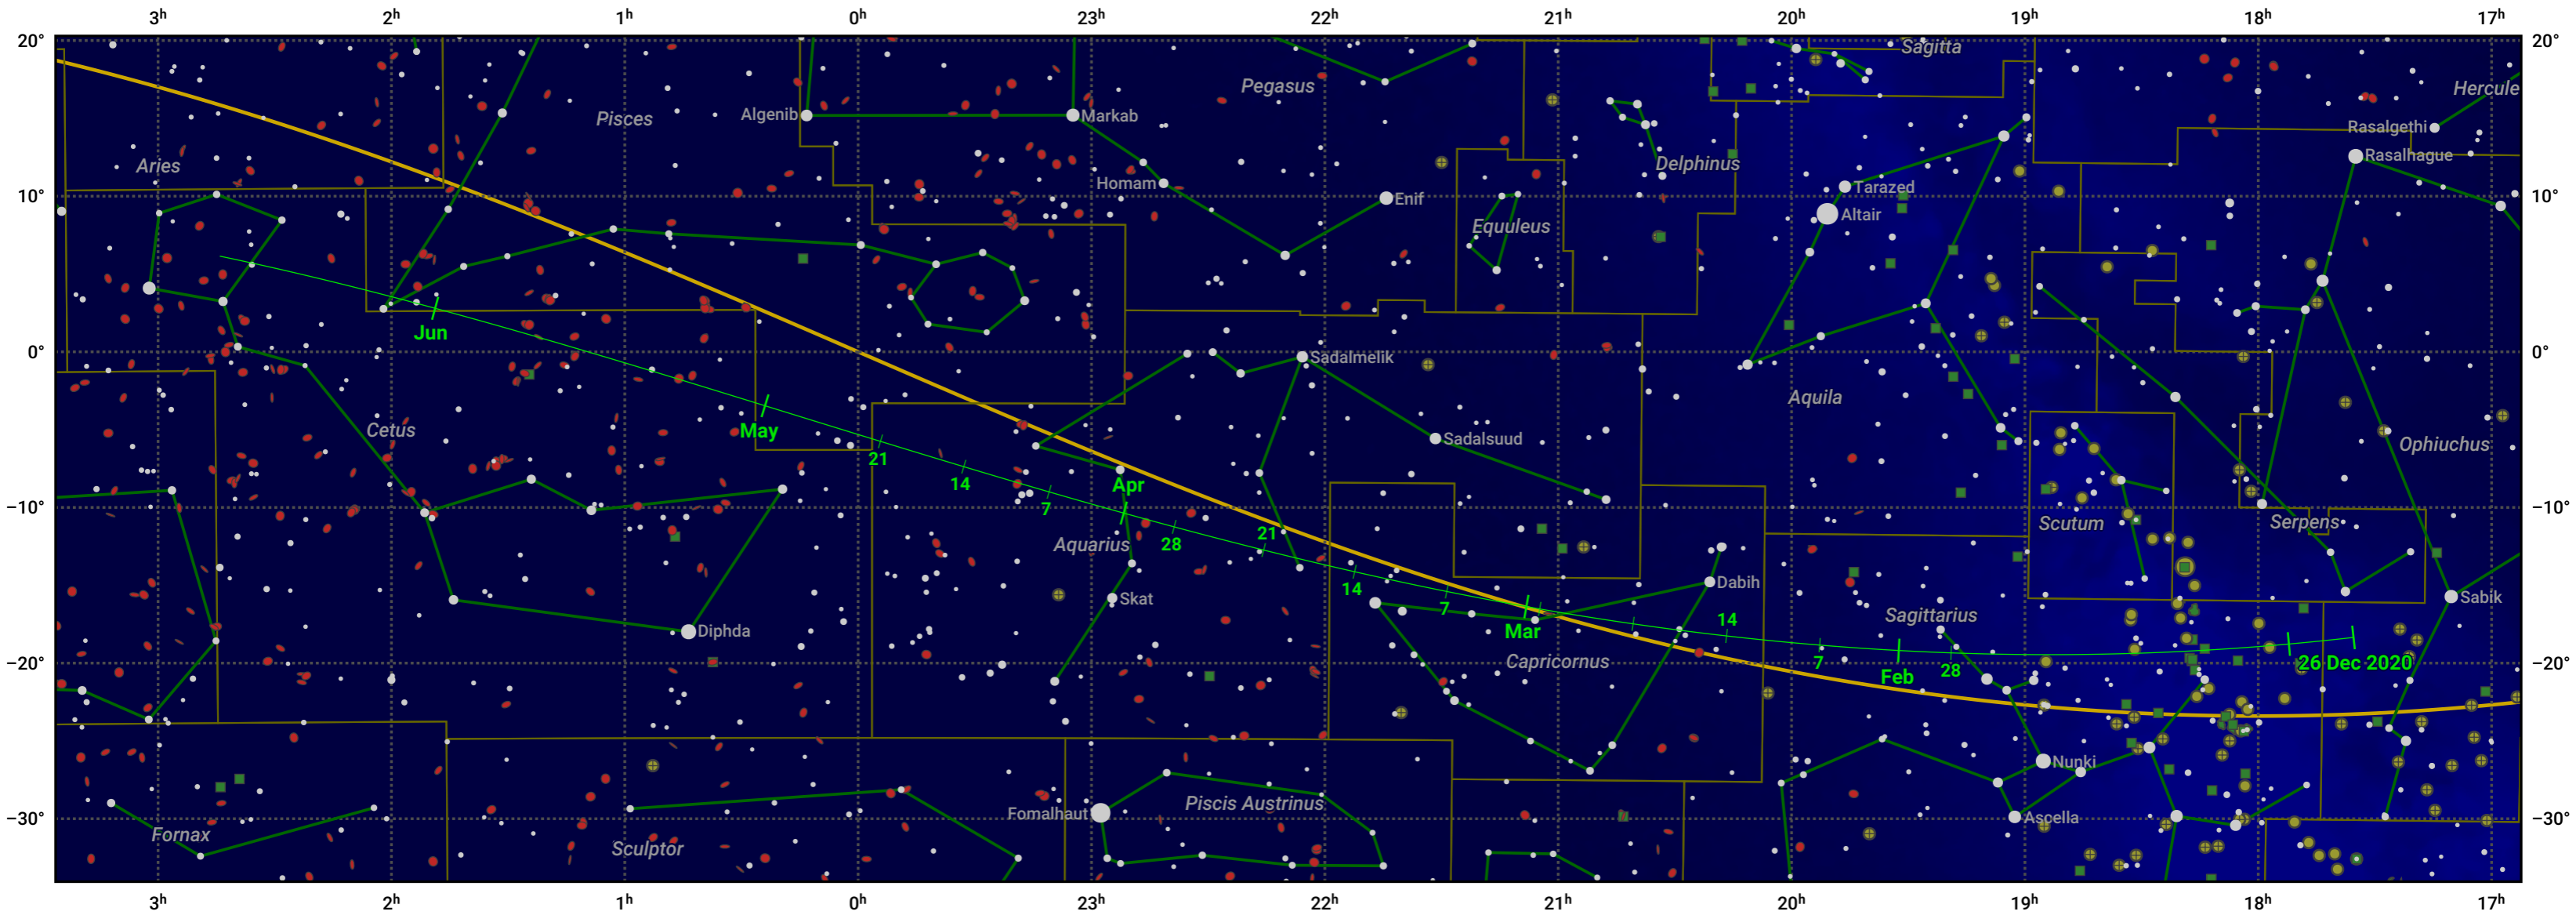

The path of 10P/Tempel starting on 26 Dec 2020

© Dominic Ford 2011–2024. Date markers placed at midnight UTC. Downloaded from <https://in-the-sky.org>

Magnitude scale: ● 6.0 ● 5.0 ● 4.0 ● 3.0 ● 2.0 ● 1.0 ● 0.0

— Ecliptic Plane

● Galaxy ■ Bright nebula ● Open cluster ⊕ Globular cluster

Date	Mag
2021 Jan 1	12.4
2021 Feb 4	11.6
2021 Mar 1	11.2
2021 May 1	11.2