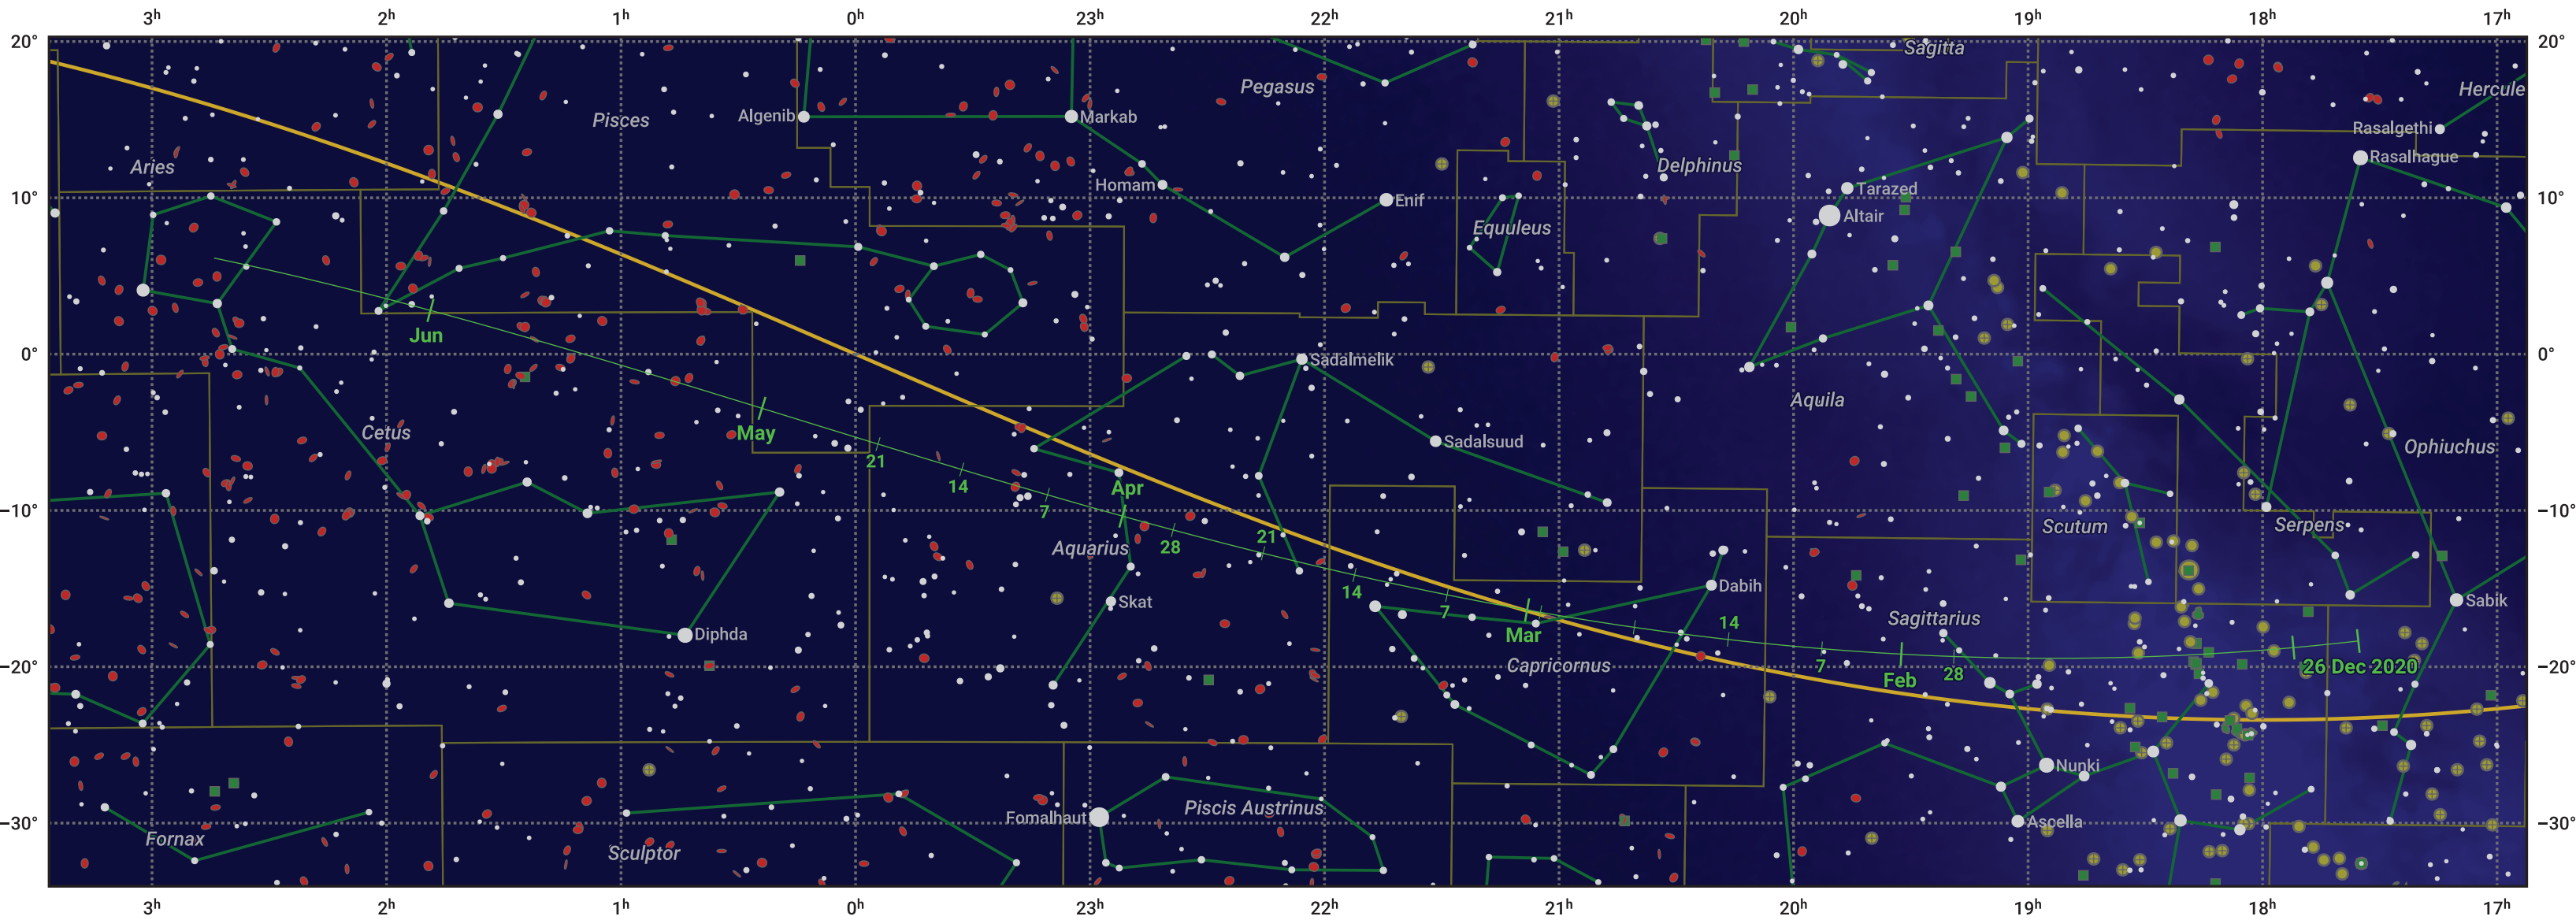

The path of 10P/Tempel starting on 26 Dec 2020

© Dominic Ford 2011–2024. Date markers placed at midnight UTC. Downloaded from <https://in-the-sky.org>

Magnitude scale: 6.0 5.0 4.0 3.0 2.0 1.0 0.0

— Ecliptic Plane

Galaxy Bright nebula Open cluster Globular cluster

Date	Mag
2021 Jan 1	12.4
2021 Feb 4	11.6
2021 Mar 1	11.2
2021 May 1	11.2