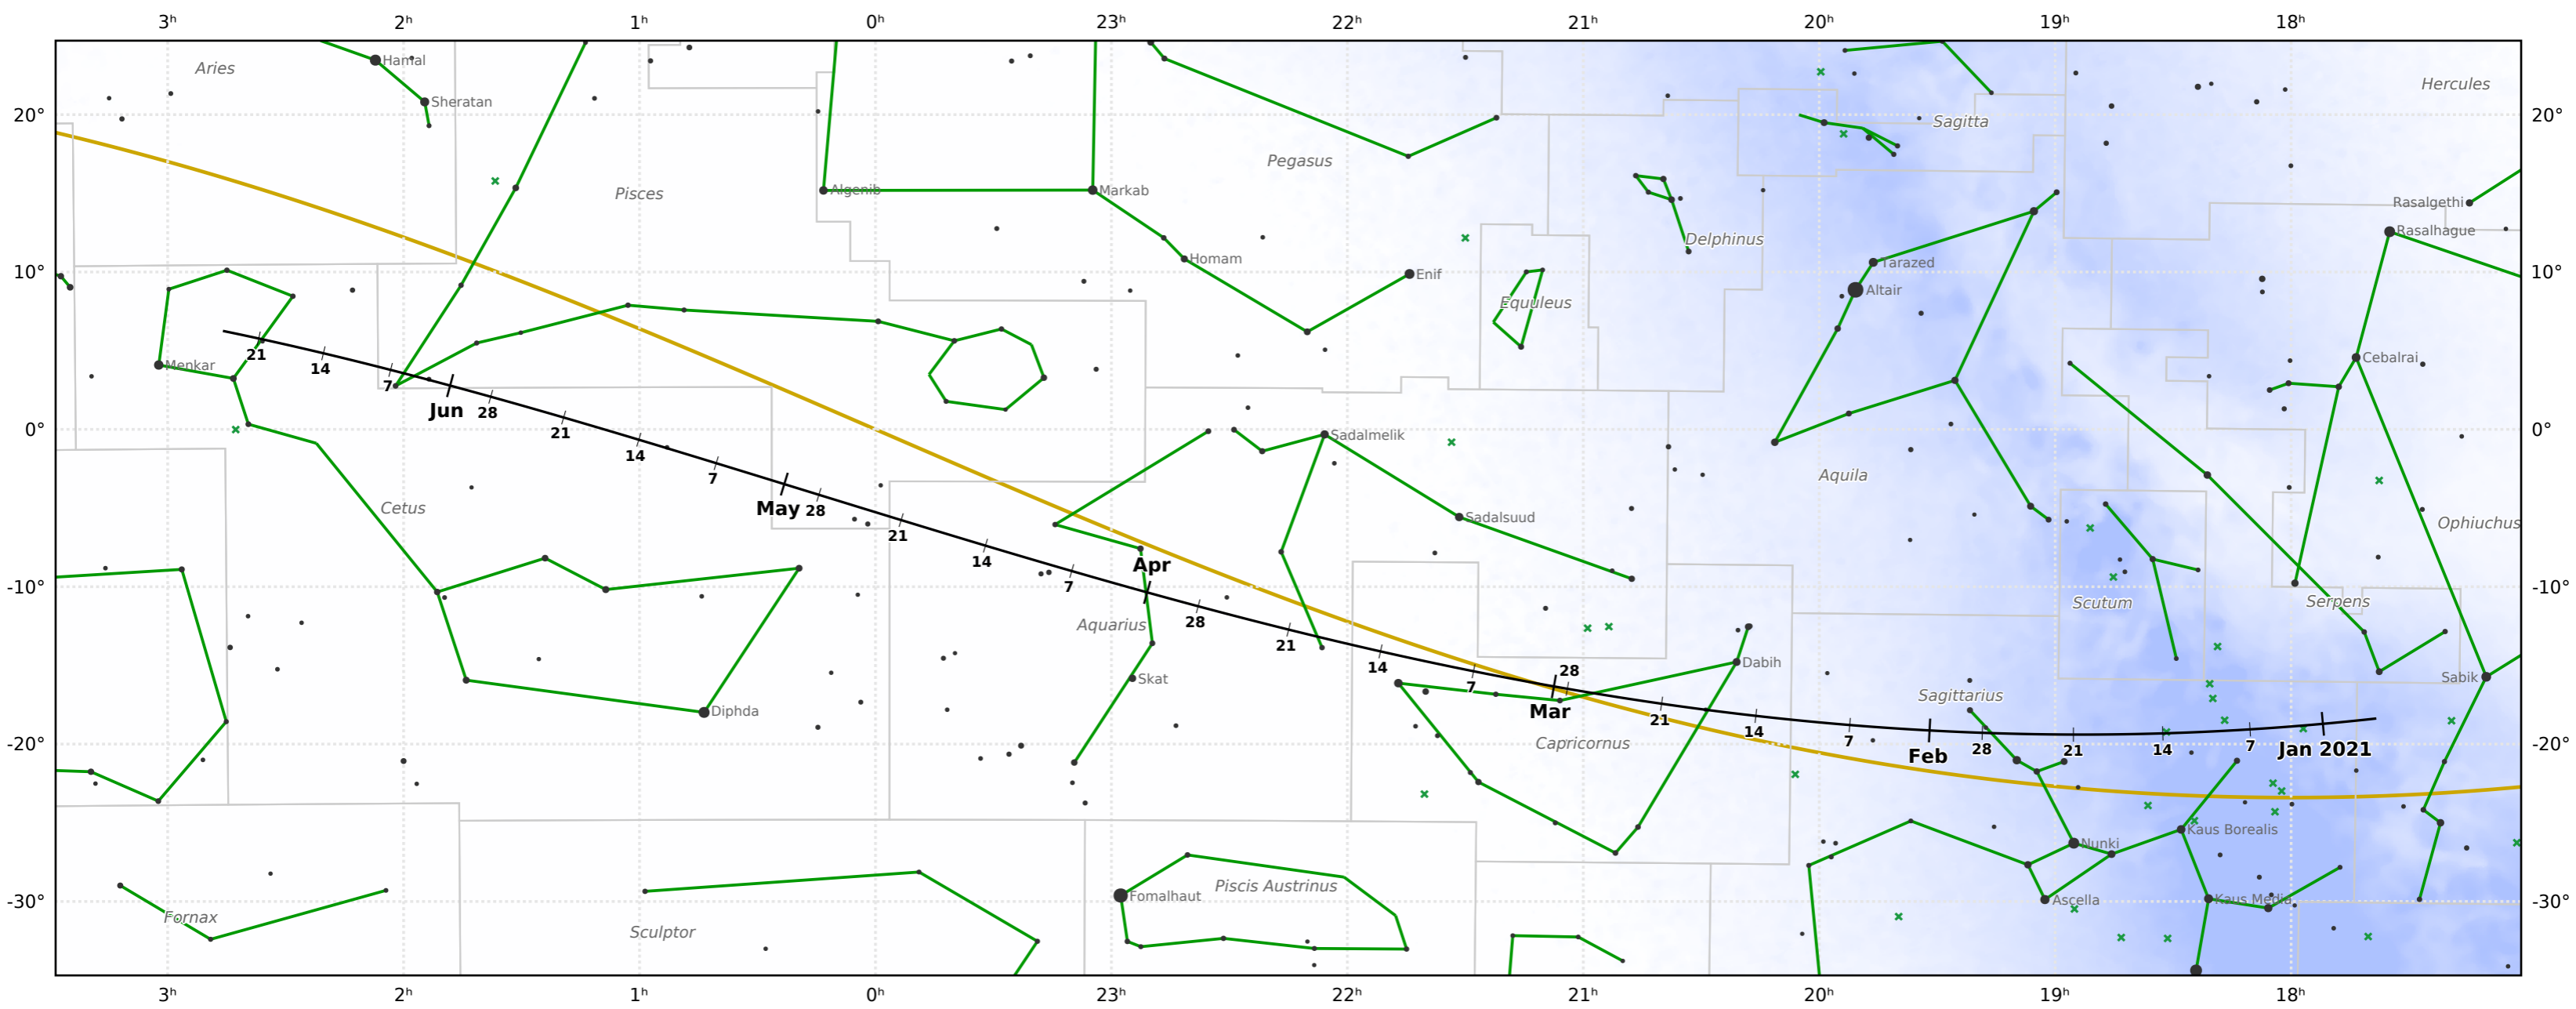

The path of 10P/Tempel starting on 27 Dec 2020

© Dominic Ford 2011-2021. Downloaded from <https://in-the-sky.org>

Magnitude scale: • 5.0 • 4.5 • 4.0 • 3.5 • 3.0 • 2.5 • 2.0 • 1.5 • 1.0 • 0.5

— Ecliptic Plane