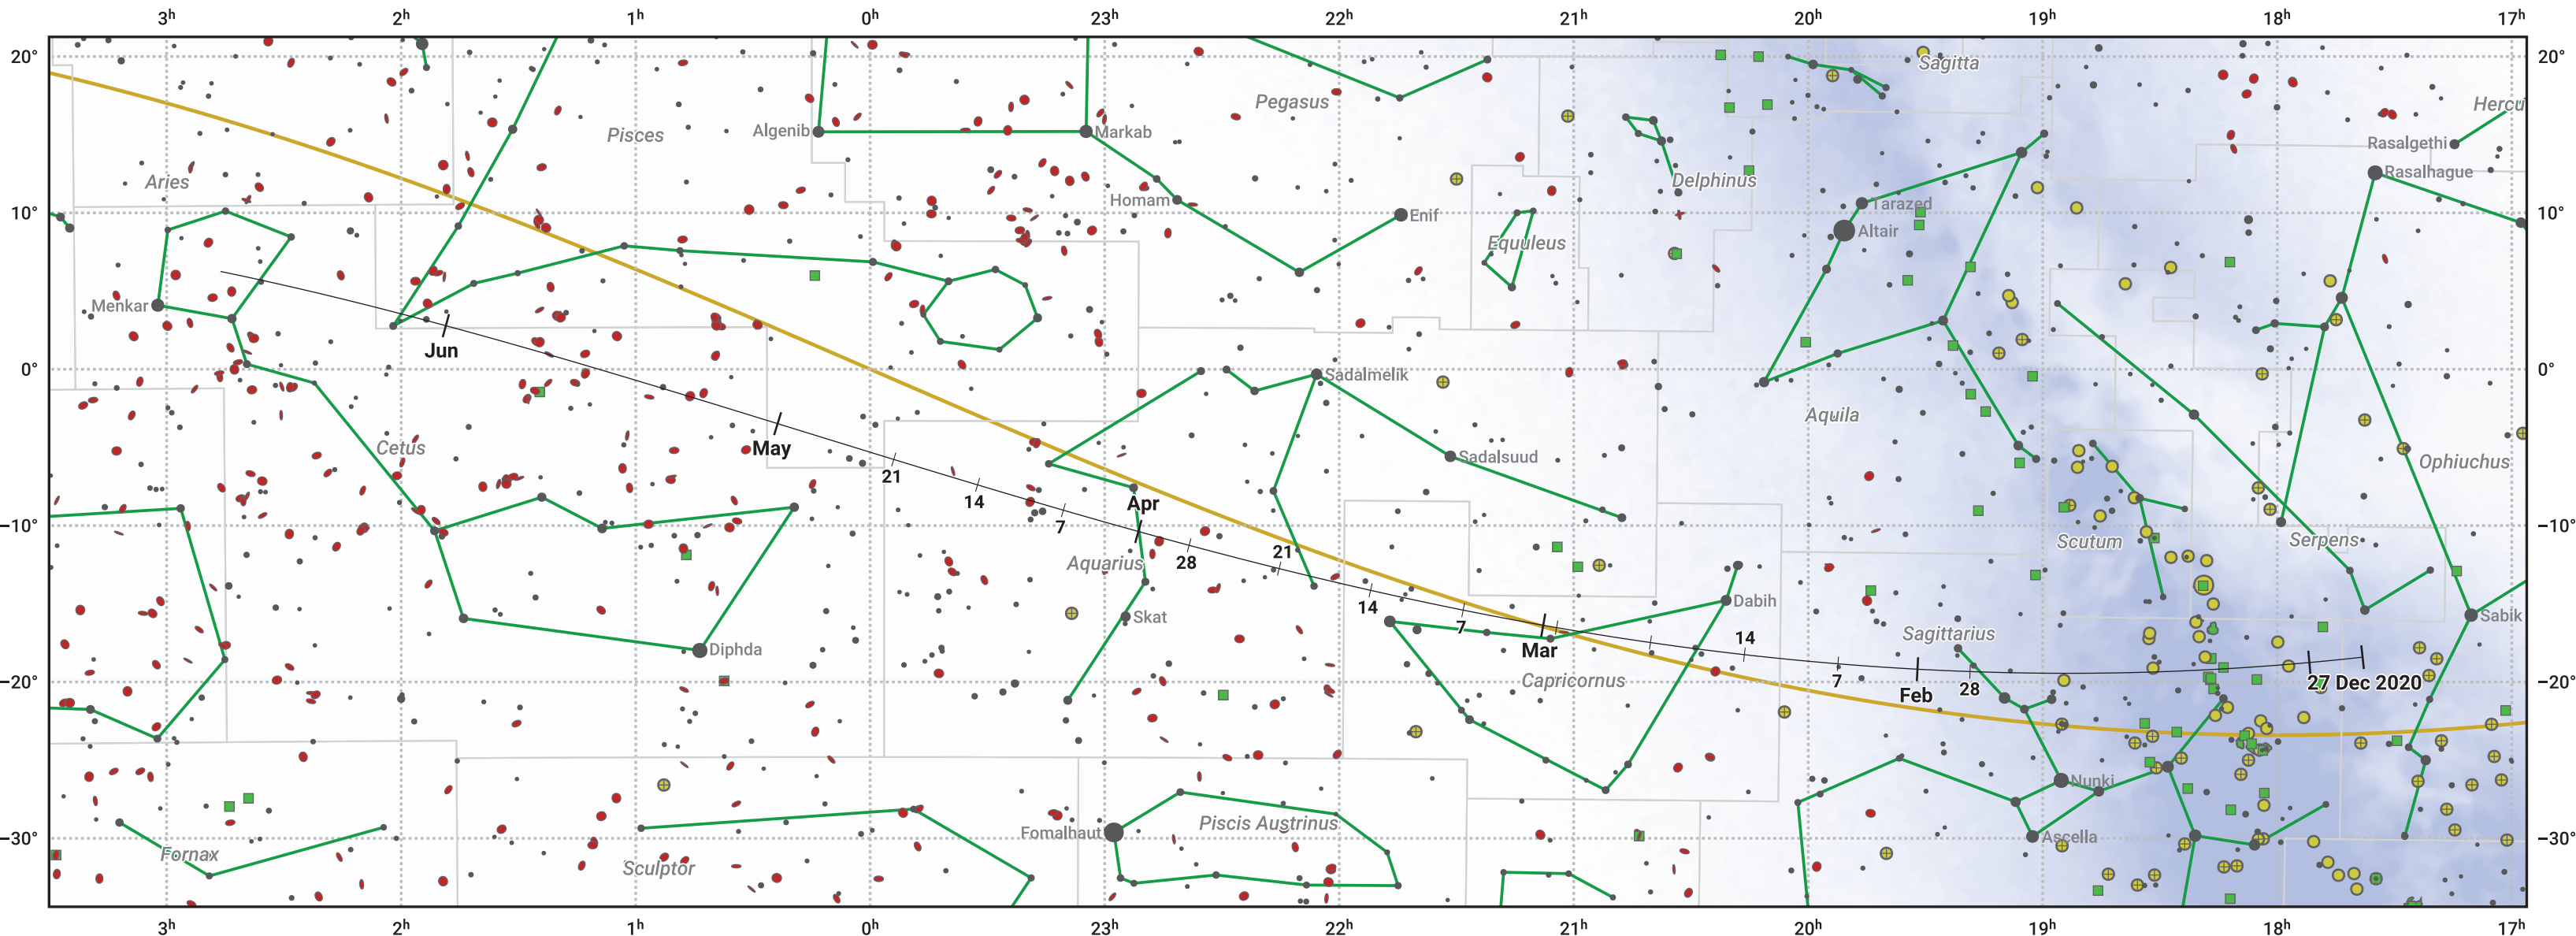

The path of 10P/Tempel starting on 27 Dec 2020

© Dominic Ford 2011–2024. Date markers placed at midnight UTC. Downloaded from <https://in-the-sky.org>

Magnitude scale: ● 6.0 ● 5.0 ● 4.0 ● 3.0 ● 2.0 ● 1.0 ● 0.0

— Ecliptic Plane

● Galaxy ■ Bright nebula ● Open cluster ⊕ Globular cluster

Date	Mag
2021 Jan 1	12.4
2021 Feb 6	11.6
2021 Mar 1	11.2
2021 May 1	11.2