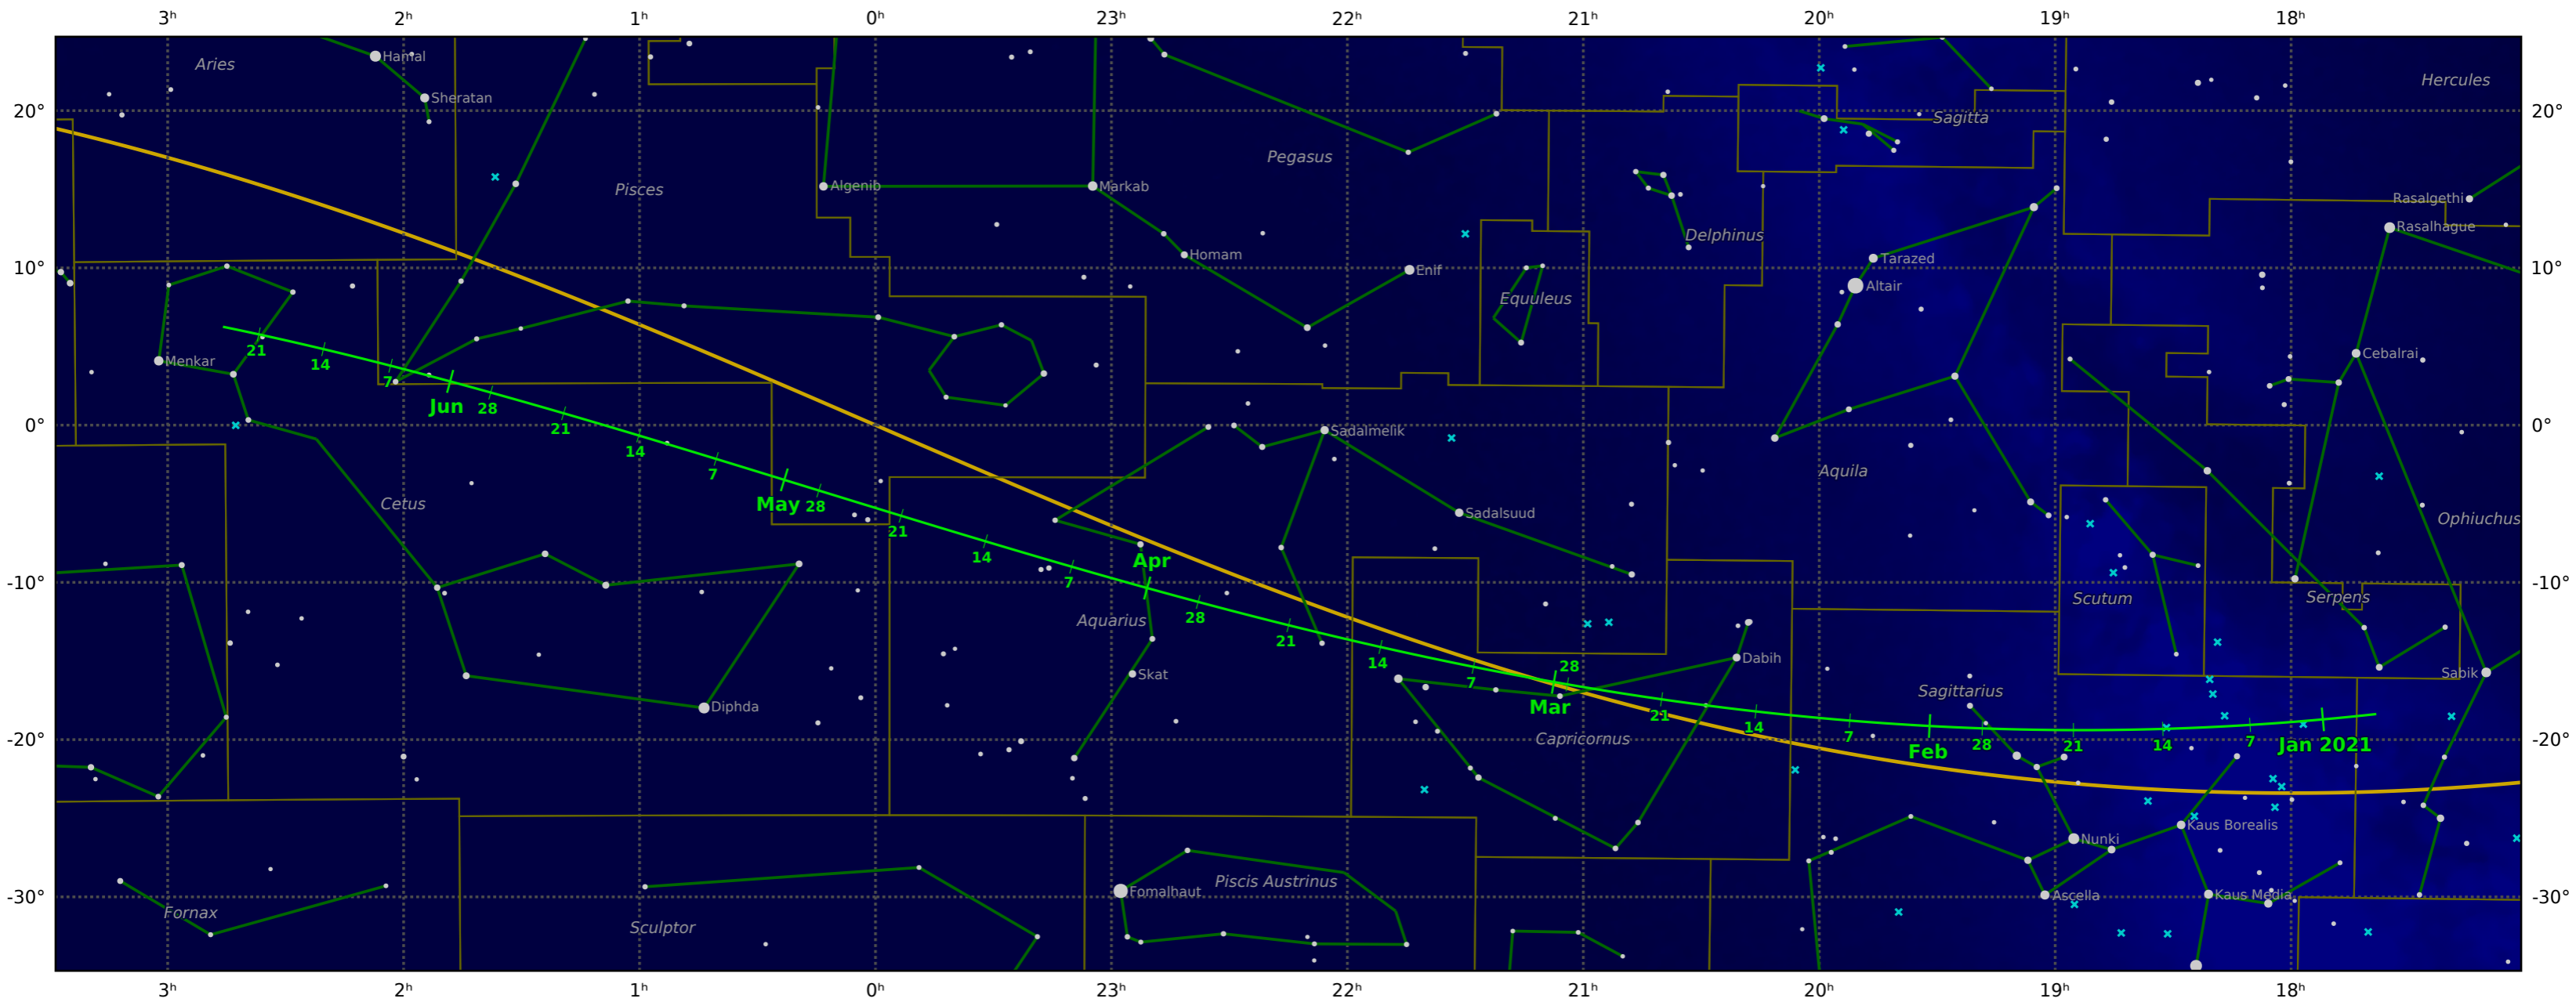

The path of 10P/Tempel starting on 27 Dec 2020

© Dominic Ford 2011-2021. Downloaded from <https://in-the-sky.org>

Magnitude scale: • 5.0 • 4.5 • 4.0 • 3.5 • 3.0 • 2.5 • 2.0 • 1.5 • 1.0 • 0.5

— Ecliptic Plane