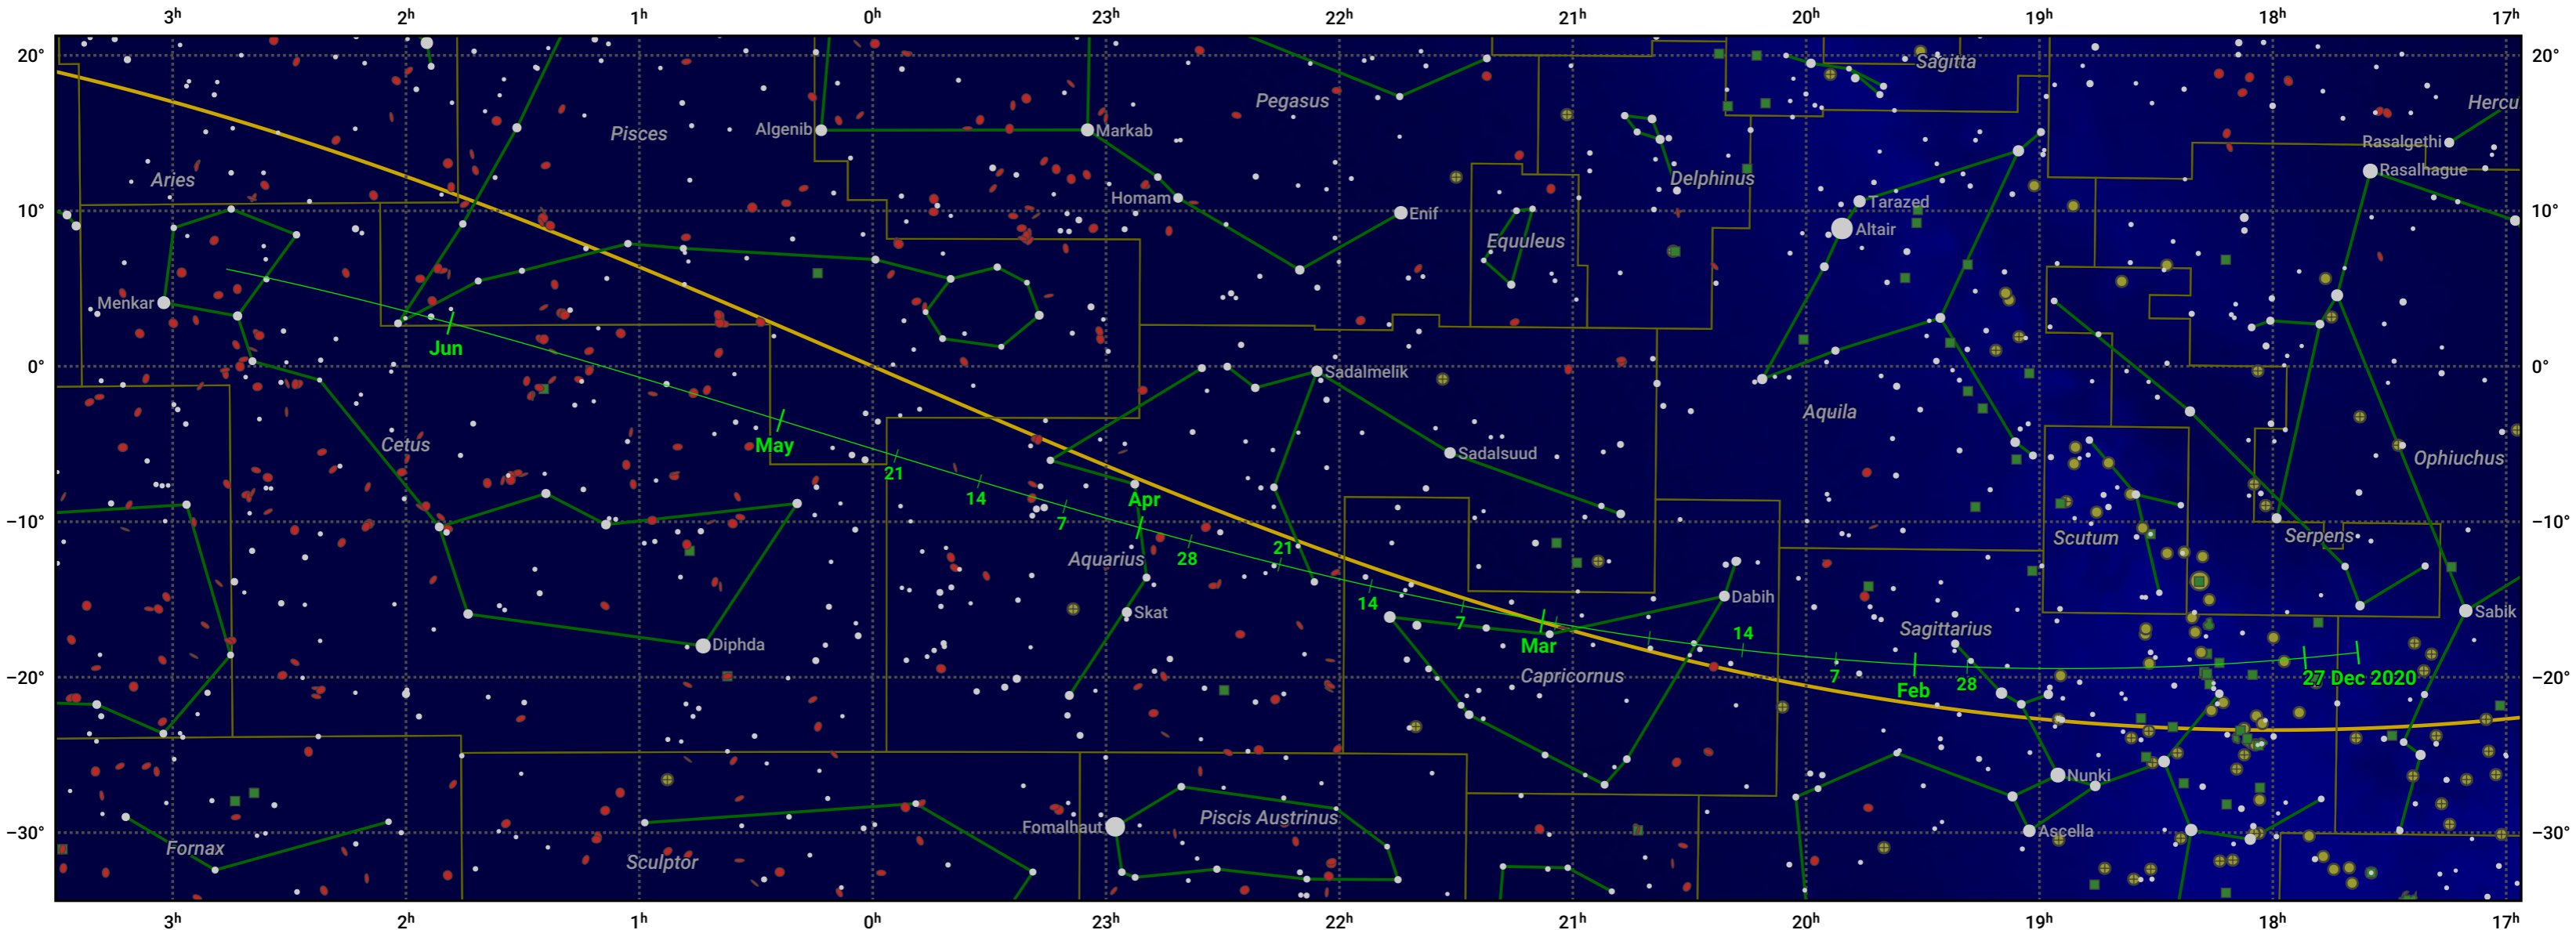

The path of 10P/Tempel starting on 27 Dec 2020

© Dominic Ford 2011–2024. Date markers placed at midnight UTC. Downloaded from <https://in-the-sky.org>

Magnitude scale: ● 6.0 ● 5.0 ● 4.0 ● 3.0 ● 2.0 ● 1.0 ● 0.0

— Ecliptic Plane

● Galaxy ■ Bright nebula ● Open cluster ⊕ Globular cluster

Date	Mag
2021 Jan 1	12.4
2021 Feb 6	11.6
2021 Mar 1	11.2
2021 May 1	11.2