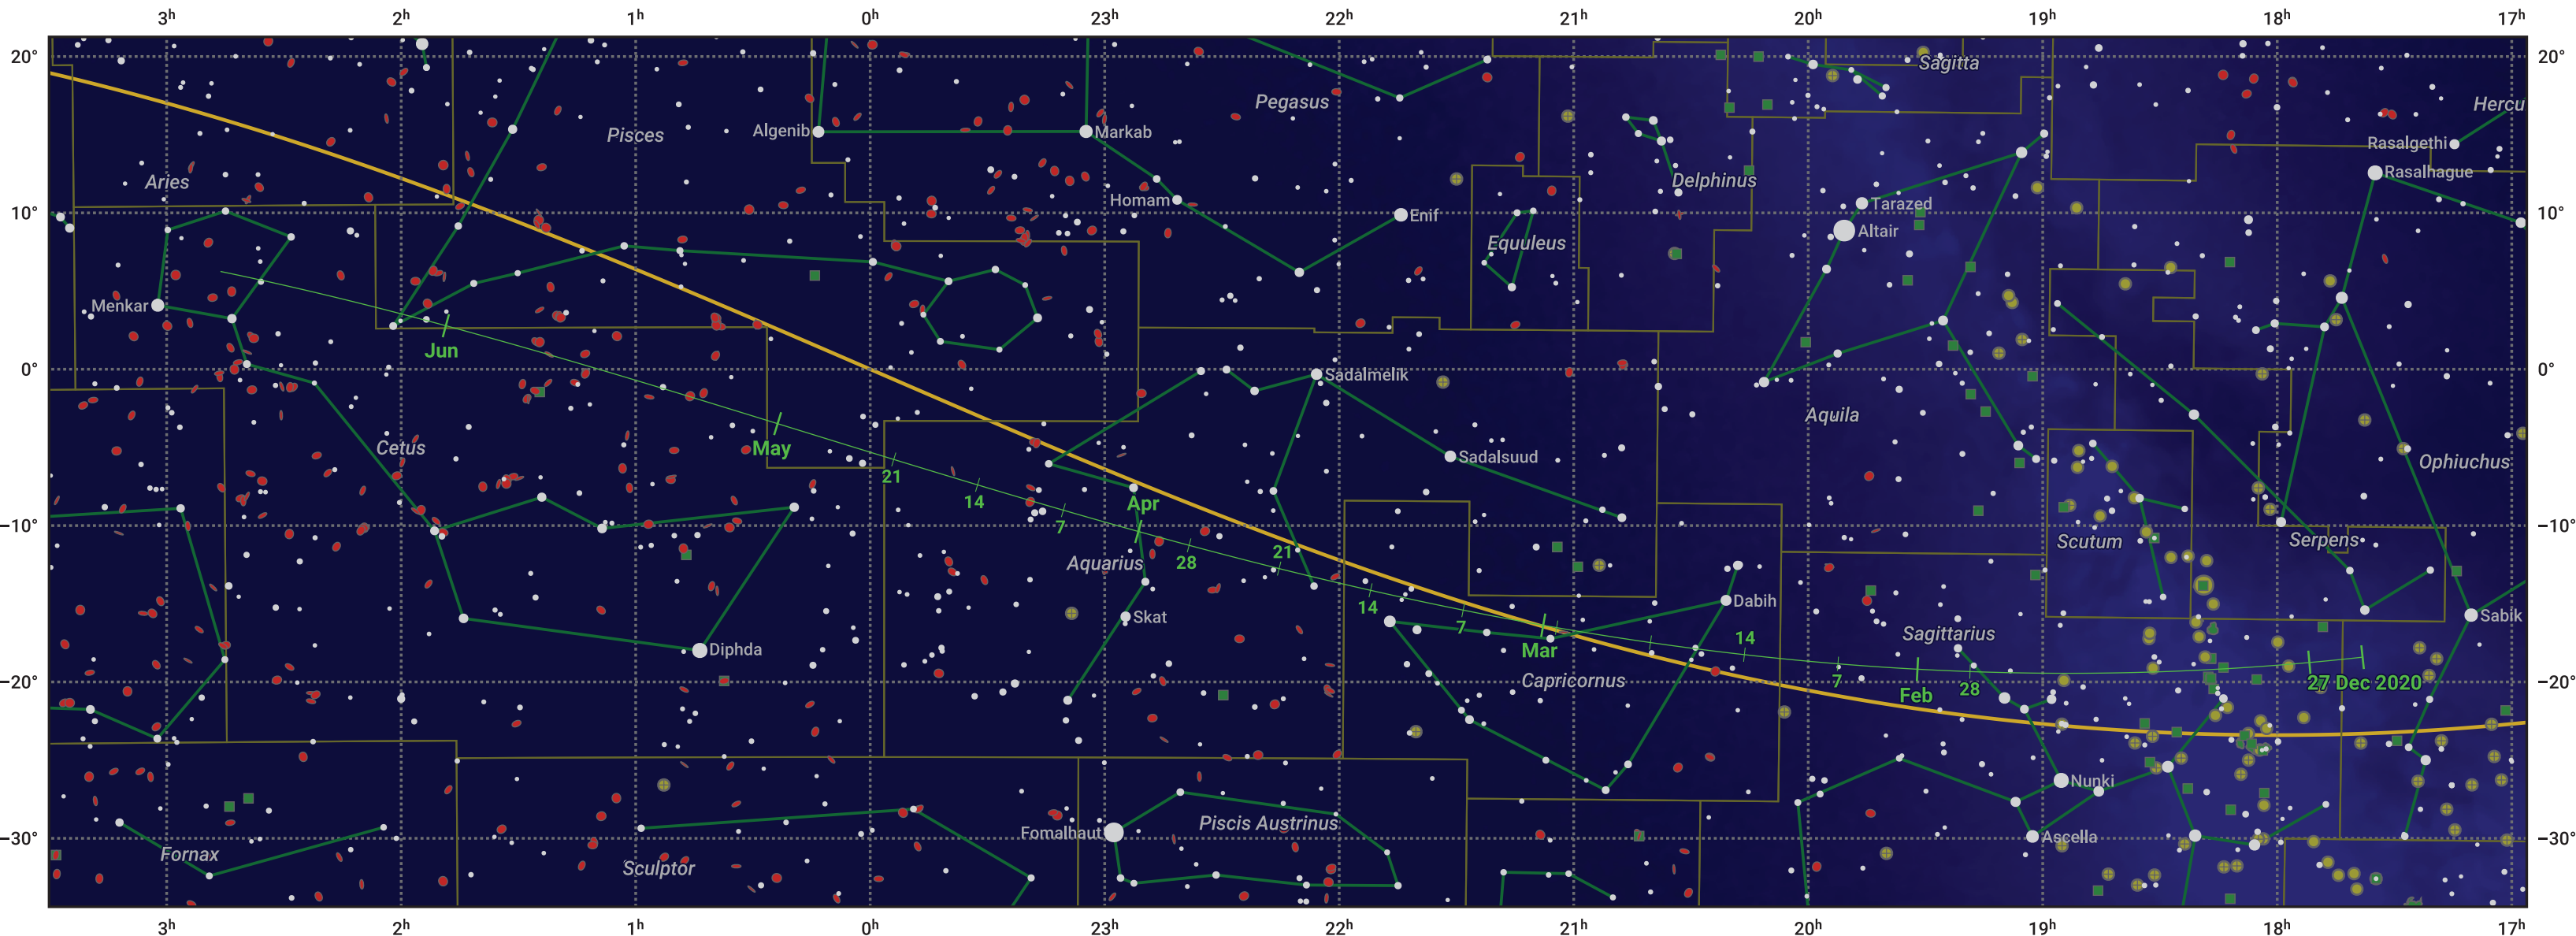

The path of 10P/Tempel starting on 27 Dec 2020

© Dominic Ford 2011–2024. Date markers placed at midnight UTC. Downloaded from <https://in-the-sky.org>

Magnitude scale: ● 6.0 ● 5.0 ● 4.0 ● 3.0 ● 2.0 ● 1.0 ● 0.0

— Ecliptic Plane

● Galaxy ■ Bright nebula ● Open cluster ⊕ Globular cluster

Date	Mag
2021 Jan 1	12.4
2021 Feb 6	11.6
2021 Mar 1	11.2
2021 May 1	11.2