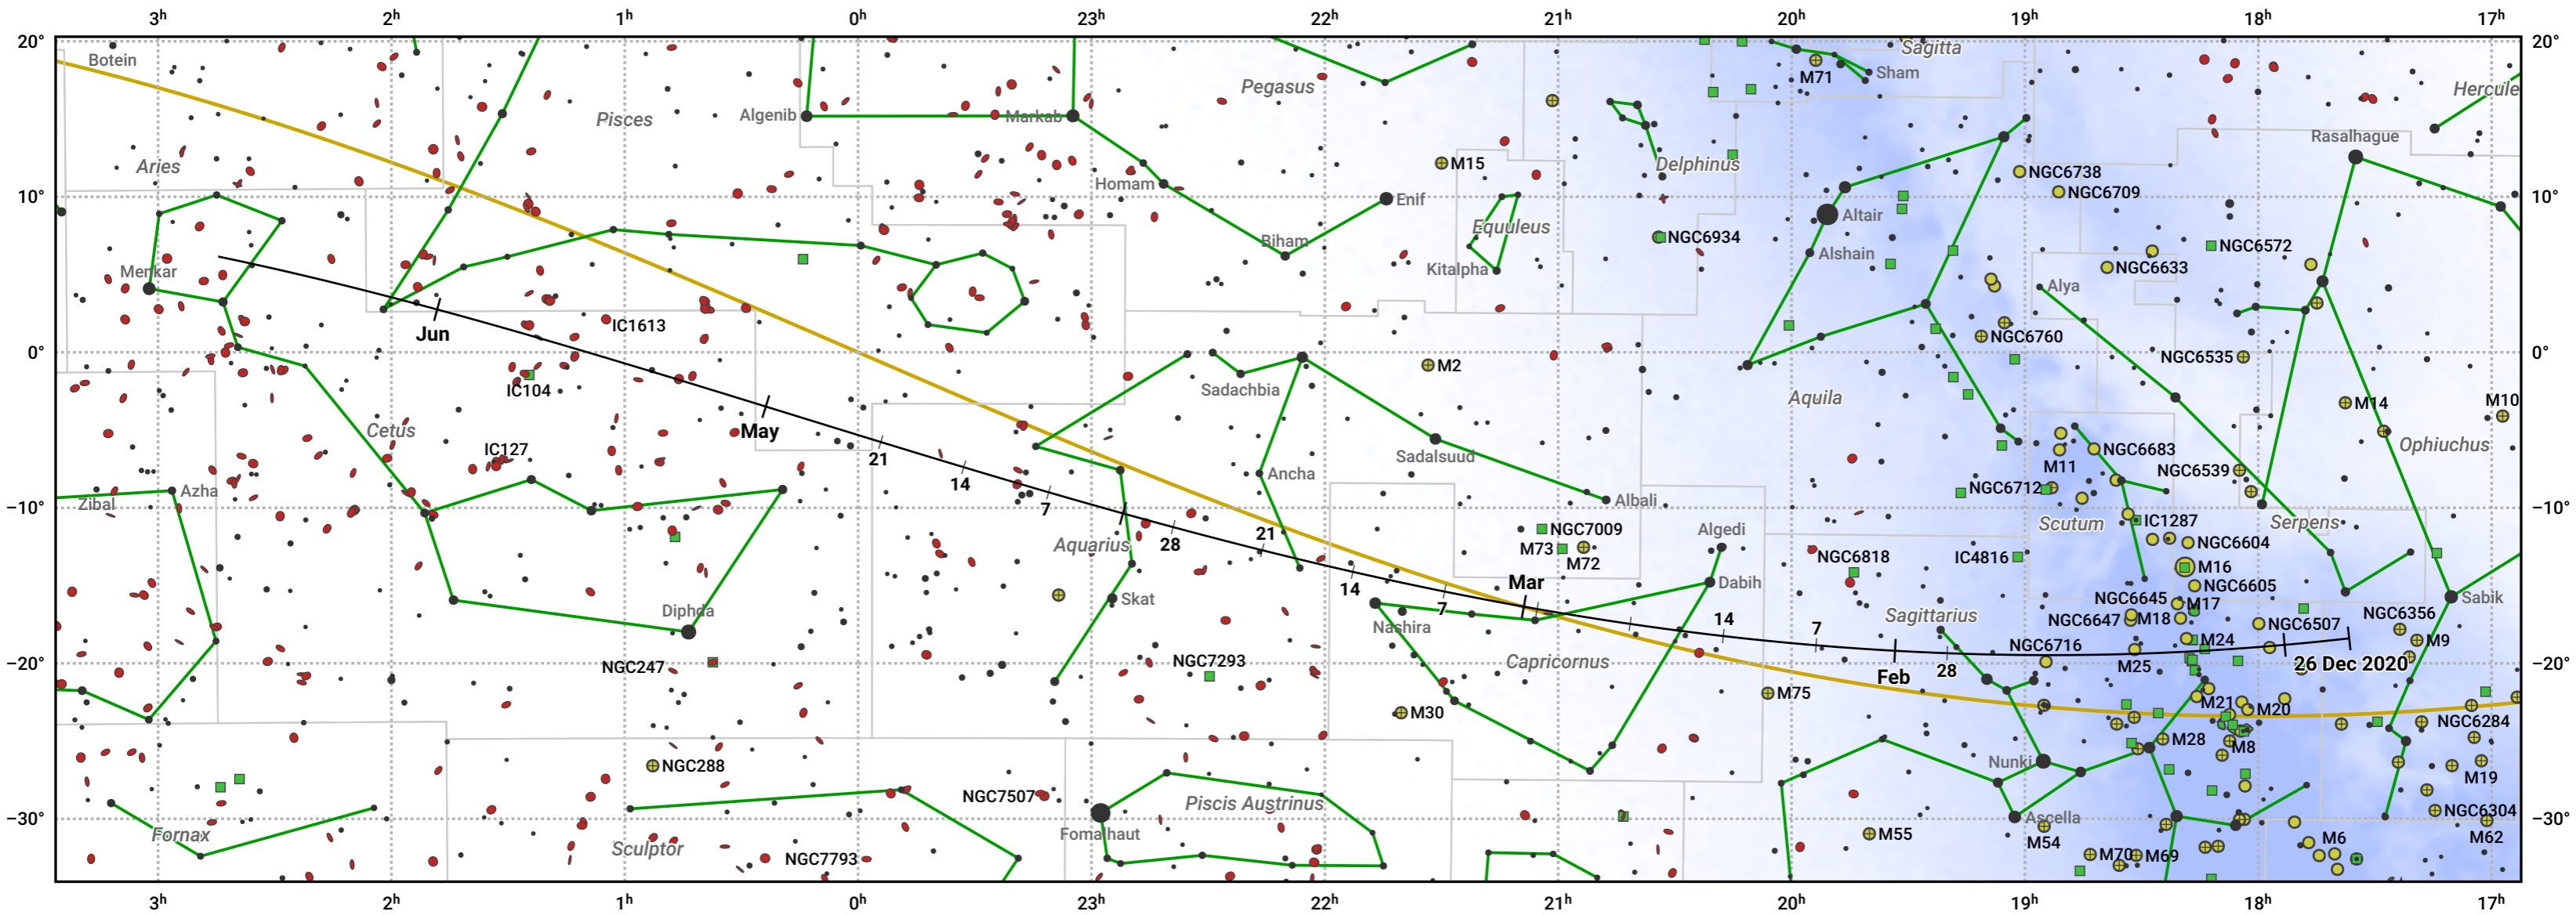

# The path of 10P/Tempel starting on 26 Dec 2020

© Dominic Ford 2011–2024. Date markers placed at midnight UTC. Downloaded from <https://in-the-sky.org>

Magnitude scale: ● 6.0 ● 5.0 ● 4.0 ● 3.0 ● 2.0 ● 1.0 ● 0.0

— Ecliptic Plane

● Galaxy    ■ Bright nebula    ● Open cluster    ⊕ Globular cluster

Date	Mag
2021 Jan 1	12.5
2021 Feb 6	11.6
2021 Mar 1	11.2
2021 May 1	11.3