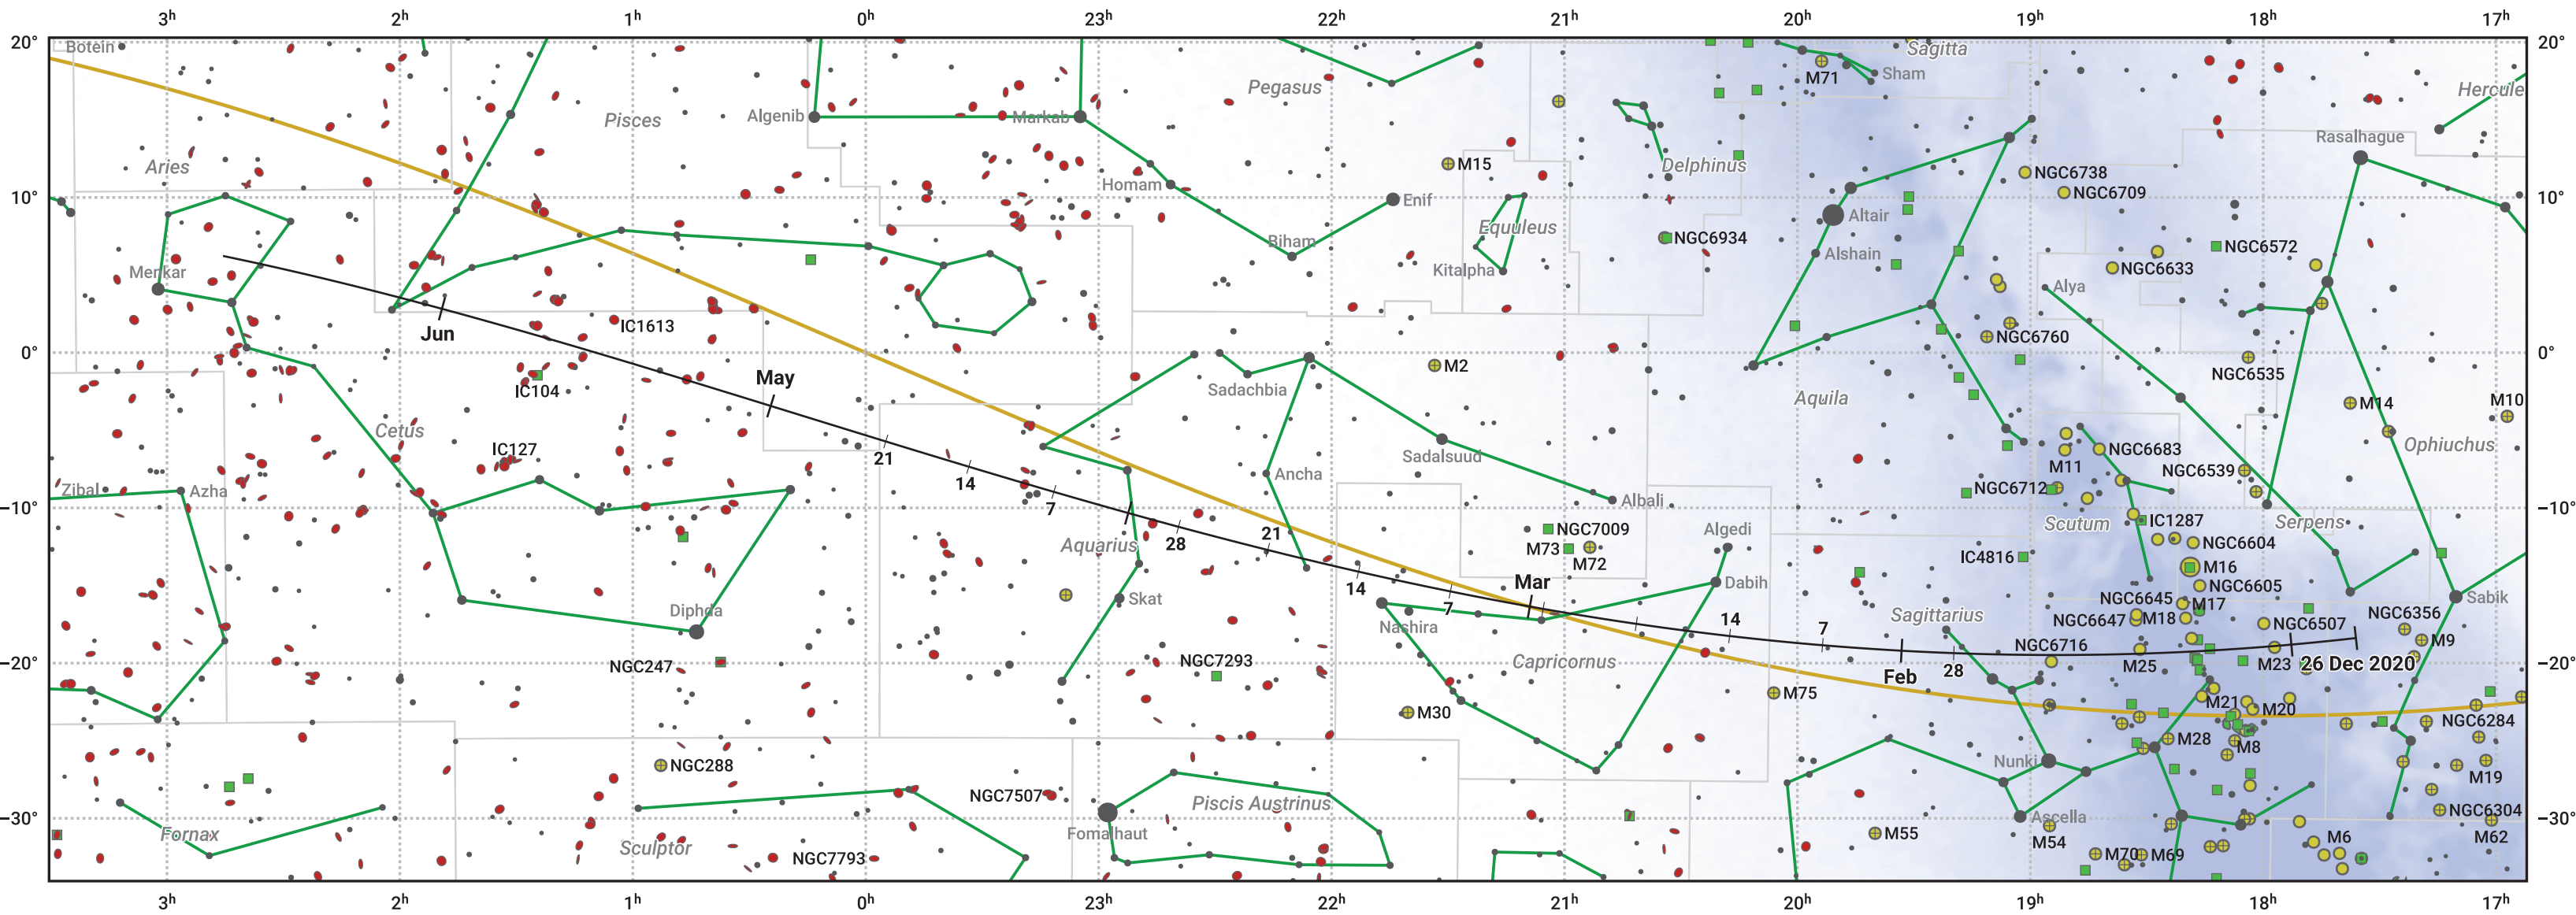

The path of 10P/Tempel starting on 26 Dec 2020

© Dominic Ford 2011–2024. Date markers placed at midnight UTC. Downloaded from <https://in-the-sky.org>

Magnitude scale: ● 6.0 ● 5.0 ● 4.0 ● 3.0 ● 2.0 ● 1.0 ● 0.0

— Ecliptic Plane

● Galaxy ■ Bright nebula ● Open cluster ⊕ Globular cluster

Date	Mag
2021 Jan 1	12.4
2021 Feb 5	11.6
2021 Mar 1	11.2
2021 May 1	11.3