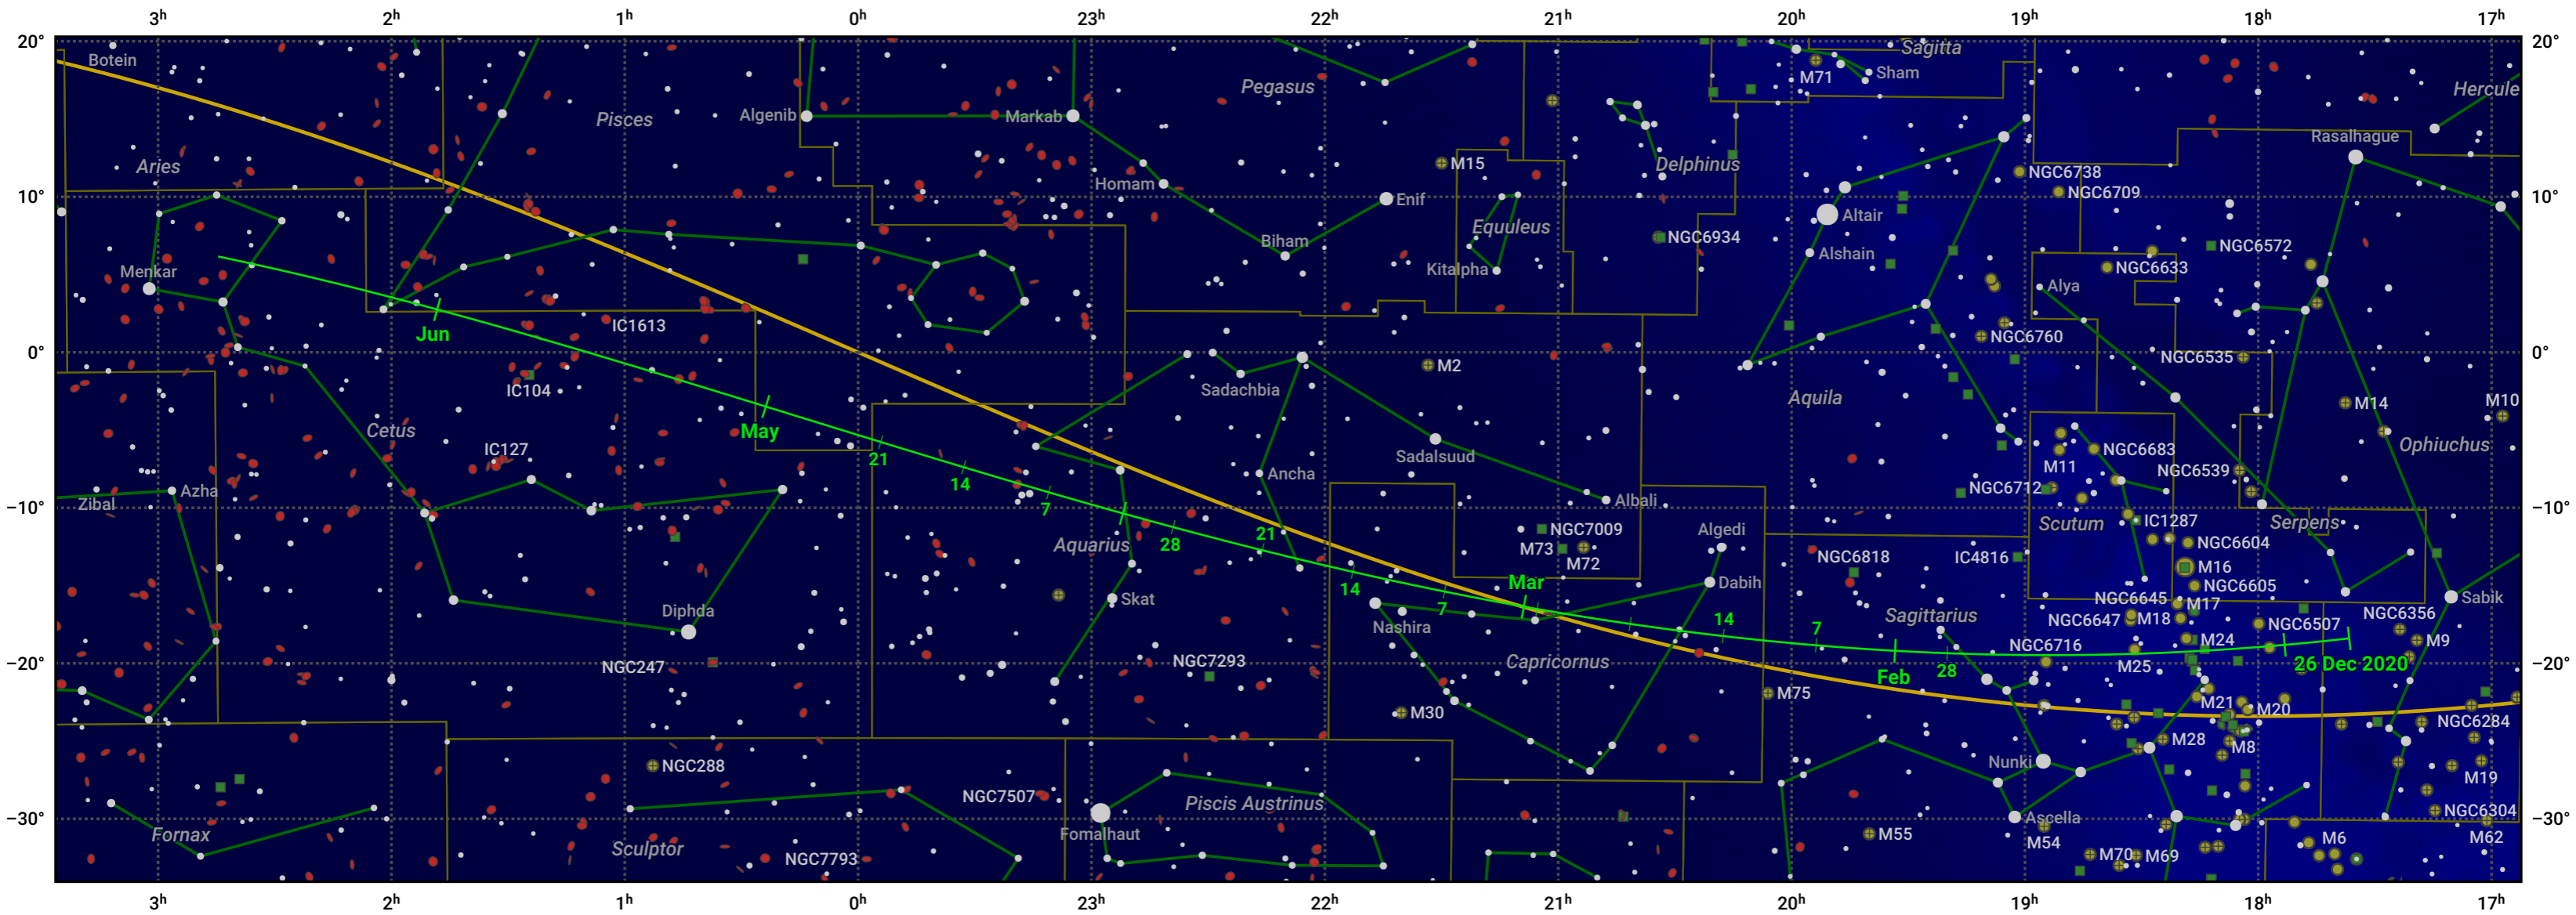

The path of 10P/Tempel starting on 26 Dec 2020

© Dominic Ford 2011–2024. Date markers placed at midnight UTC. Downloaded from <https://in-the-sky.org>

Magnitude scale: ● 6.0 ● 5.0 ● 4.0 ● 3.0 ● 2.0 ● 1.0 ● 0.0

— Ecliptic Plane

● Galaxy ■ Bright nebula ● Open cluster ⊕ Globular cluster

Date	Mag
2021 Jan 1	12.5
2021 Feb 6	11.6
2021 Mar 1	11.2
2021 May 1	11.3