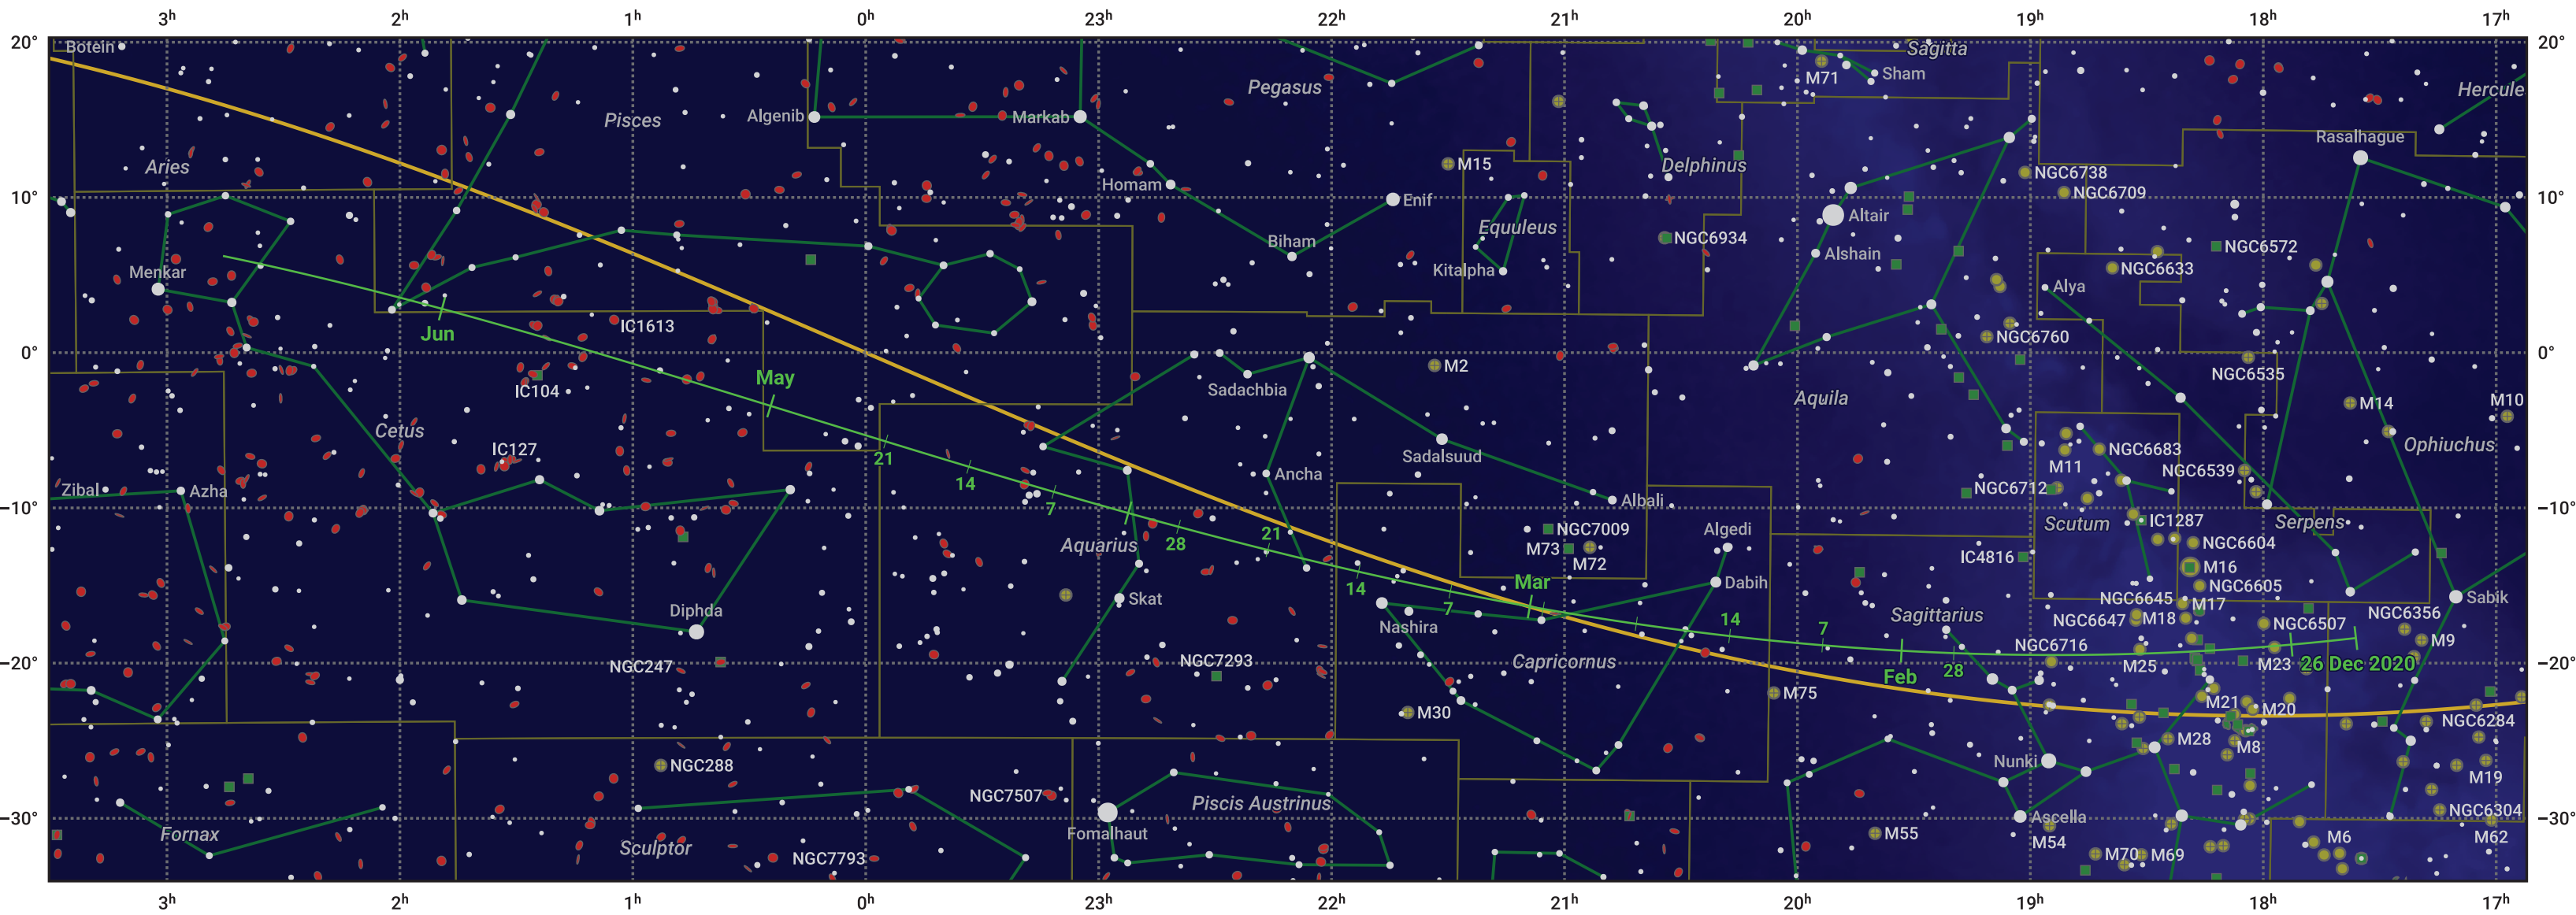

# The path of 10P/Tempel starting on 26 Dec 2020

© Dominic Ford 2011–2024. Date markers placed at midnight UTC. Downloaded from <https://in-the-sky.org>

Magnitude scale:  6.0  5.0  4.0  3.0  2.0  1.0  0.0

— Ecliptic Plane

Galaxy
  Bright nebula
  Open cluster
  Globular cluster

Date	Mag
2021 Jan 1	12.4
2021 Feb 5	11.6
2021 Mar 1	11.2
2021 May 1	11.3