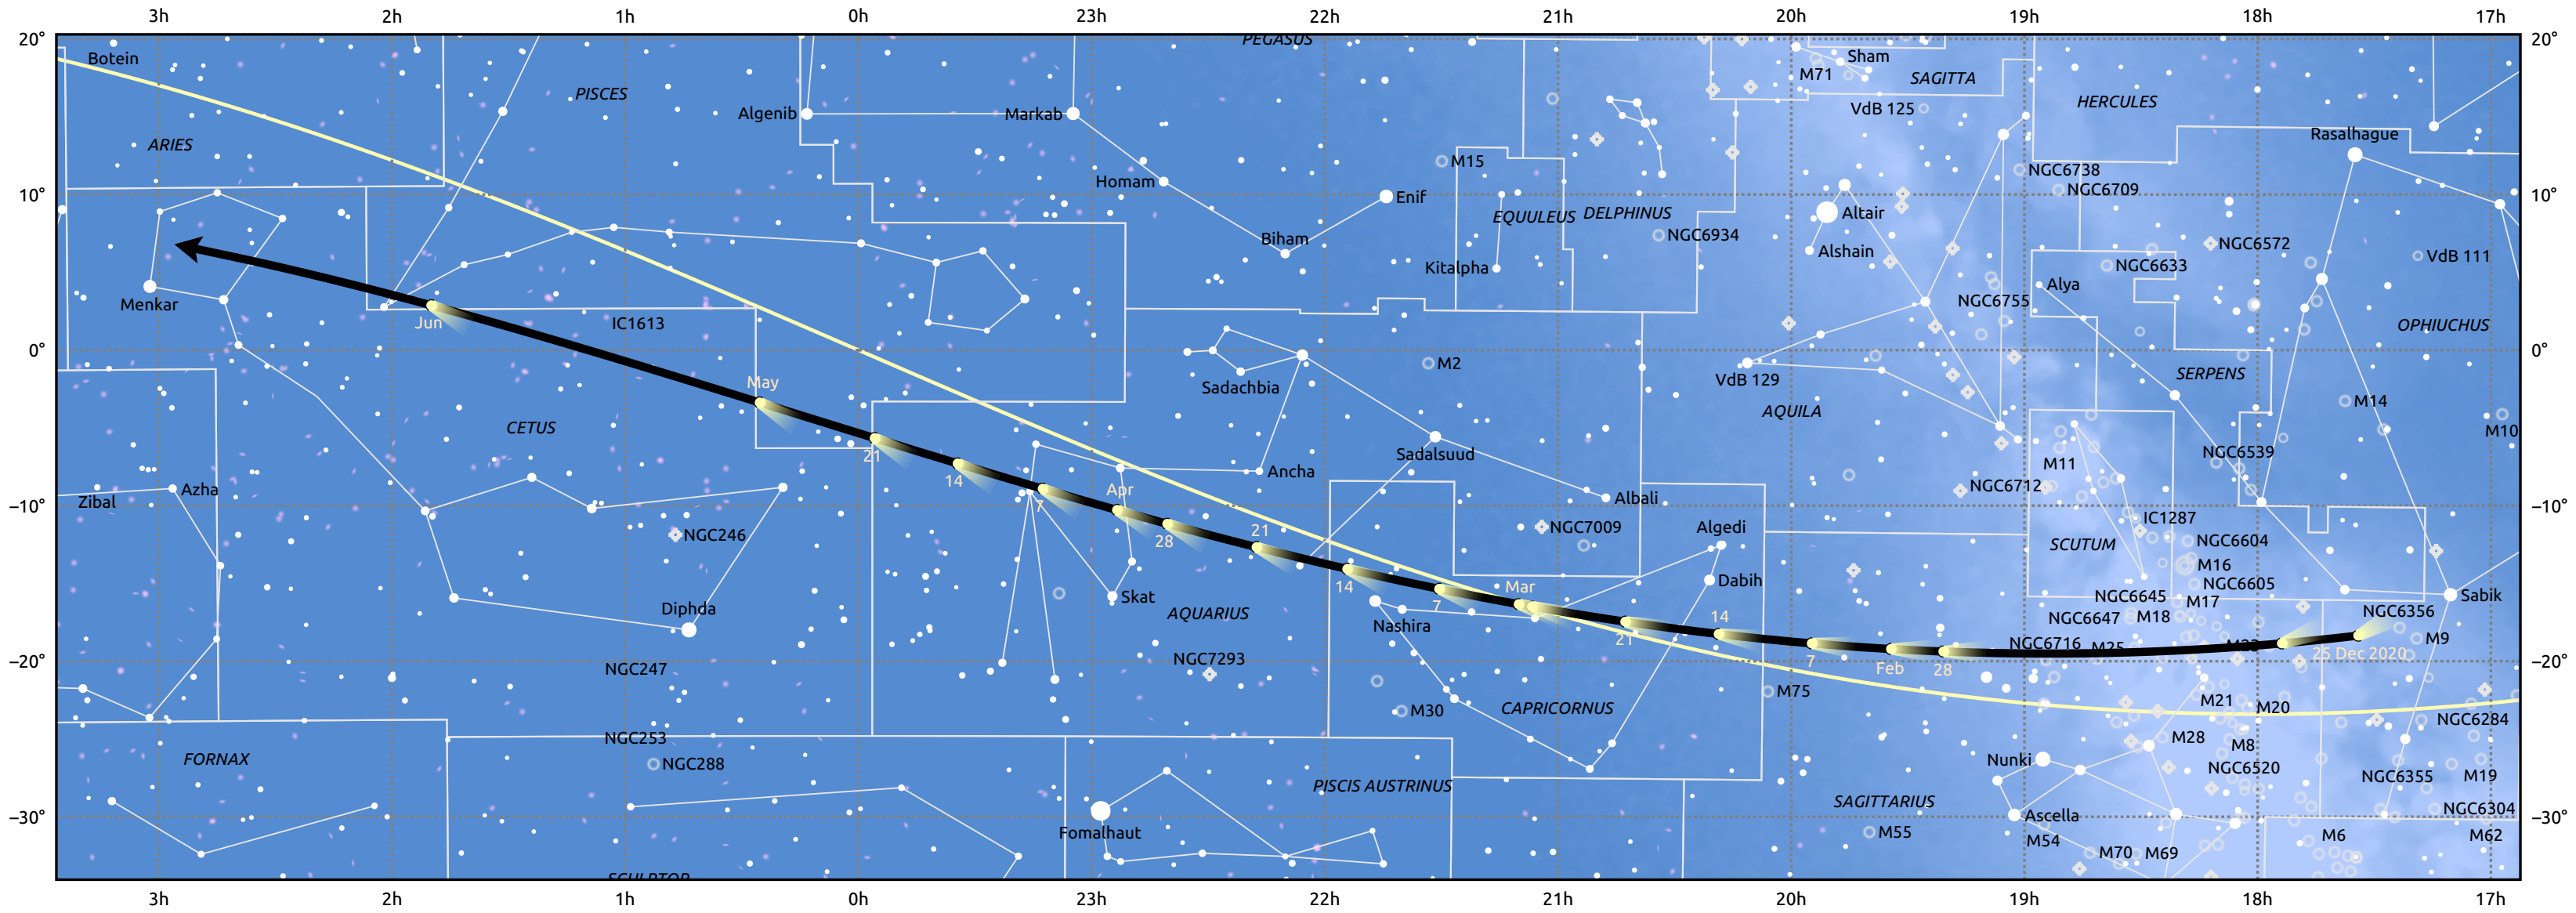

The path of 10P/Tempel starting on 25 Dec 2020

© Dominic Ford 2011–2025. Date markers placed at midnight UTC. Downloaded from <https://in-the-sky.org>

Magnitude scale: ● 6.0 ● 5.0 ● 4.0 ● 3.0 ● 2.0 ● 1.0 ● 0.0

— Ecliptic Plane

Galaxy Bright nebula Open cluster Globular cluster Planetary nebula

Date	Mag
2021 Jan 1	12.4
2021 Feb 4	11.6
2021 Mar 1	11.2
2021 May 1	11.3