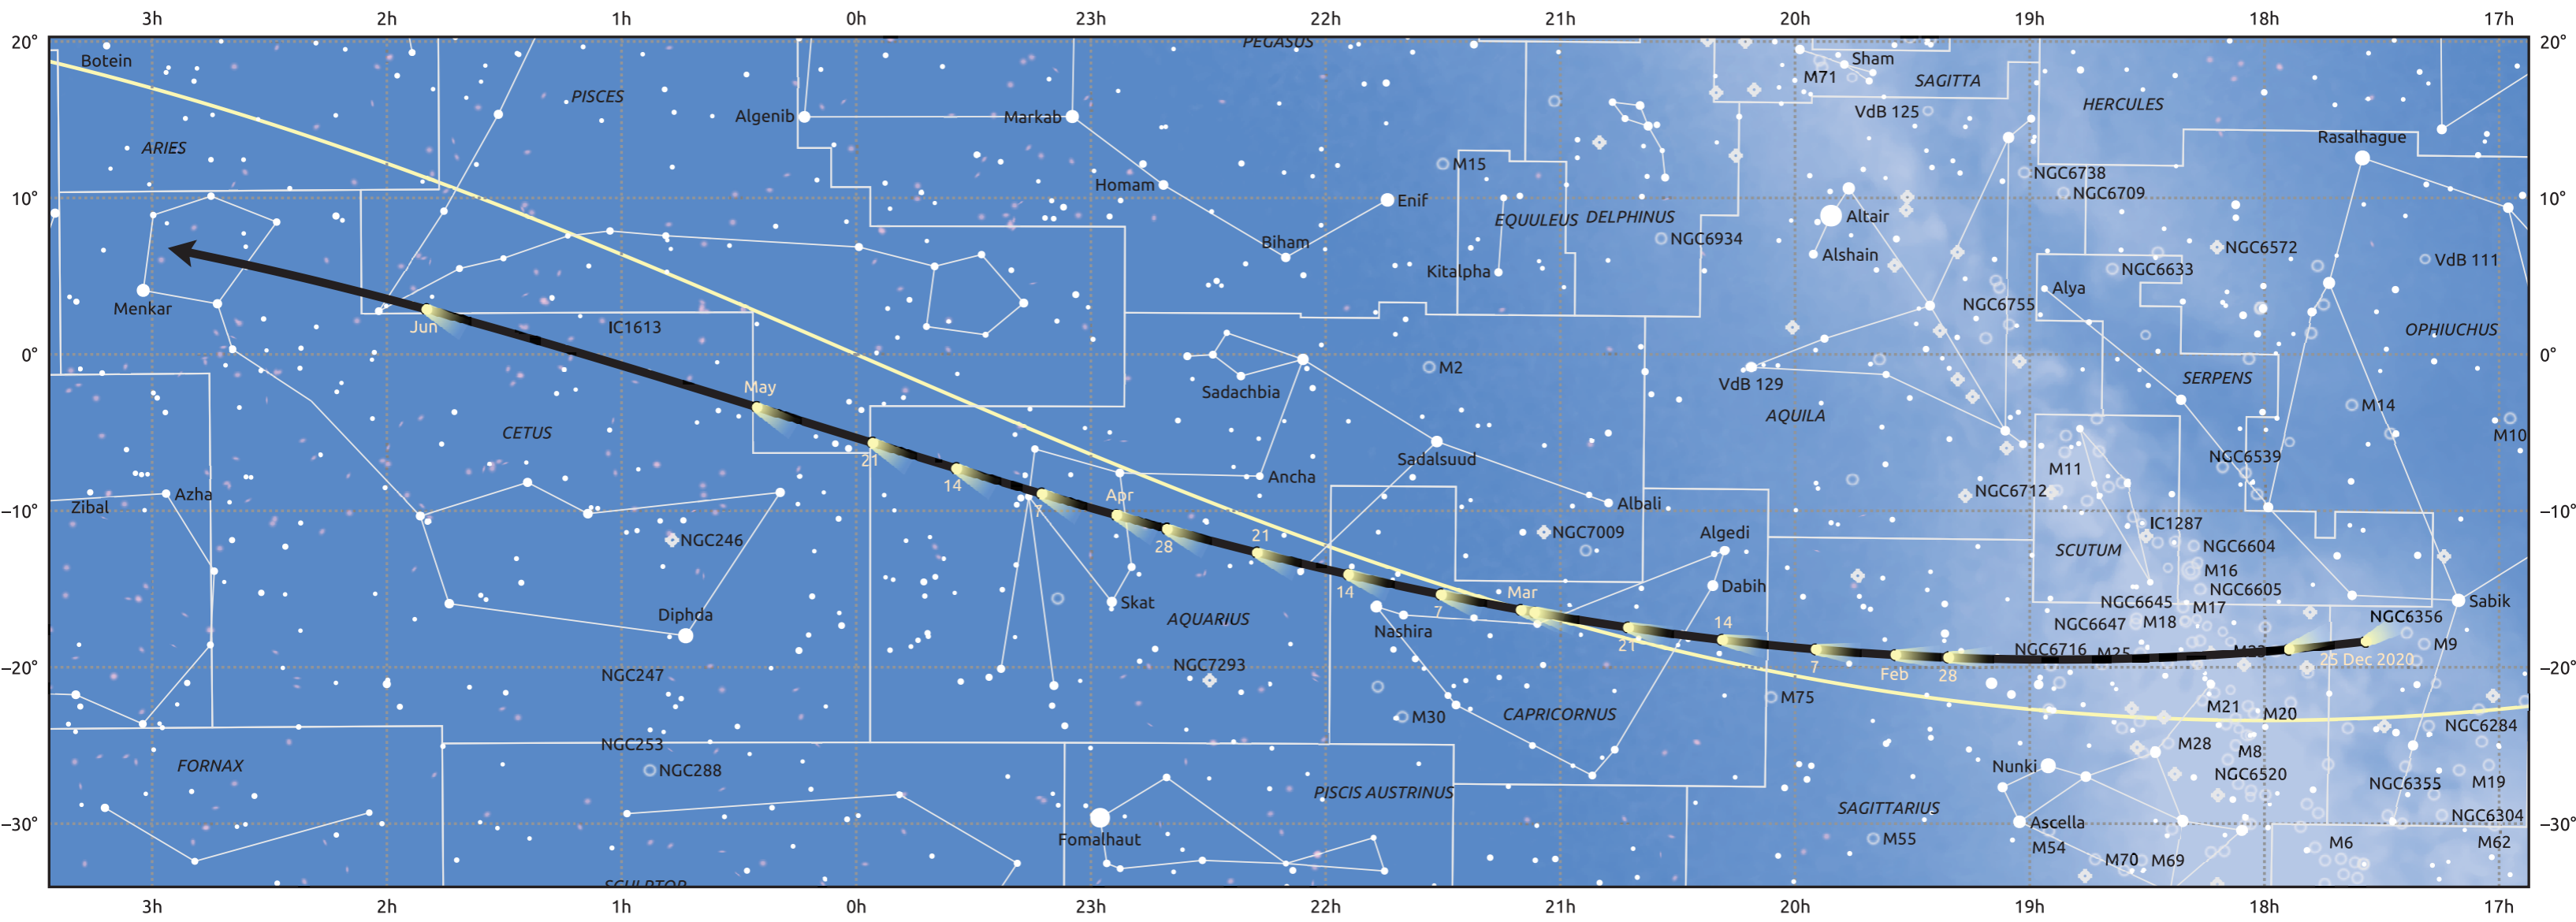

# The path of 10P/Tempel starting on 25 Dec 2020

© Dominic Ford 2011–2025. Date markers placed at midnight UTC. Downloaded from <https://in-the-sky.org>

Magnitude scale: • 6.0 • 5.0 • 4.0 • 3.0 • 2.0 • 1.0 • 0.0

— Ecliptic Plane

Galaxy Bright nebula Open cluster Globular cluster Planetary nebula

Date	Mag
2021 Jan 1	12.4
2021 Feb 4	11.6
2021 Mar 1	11.2
2021 May 1	11.3