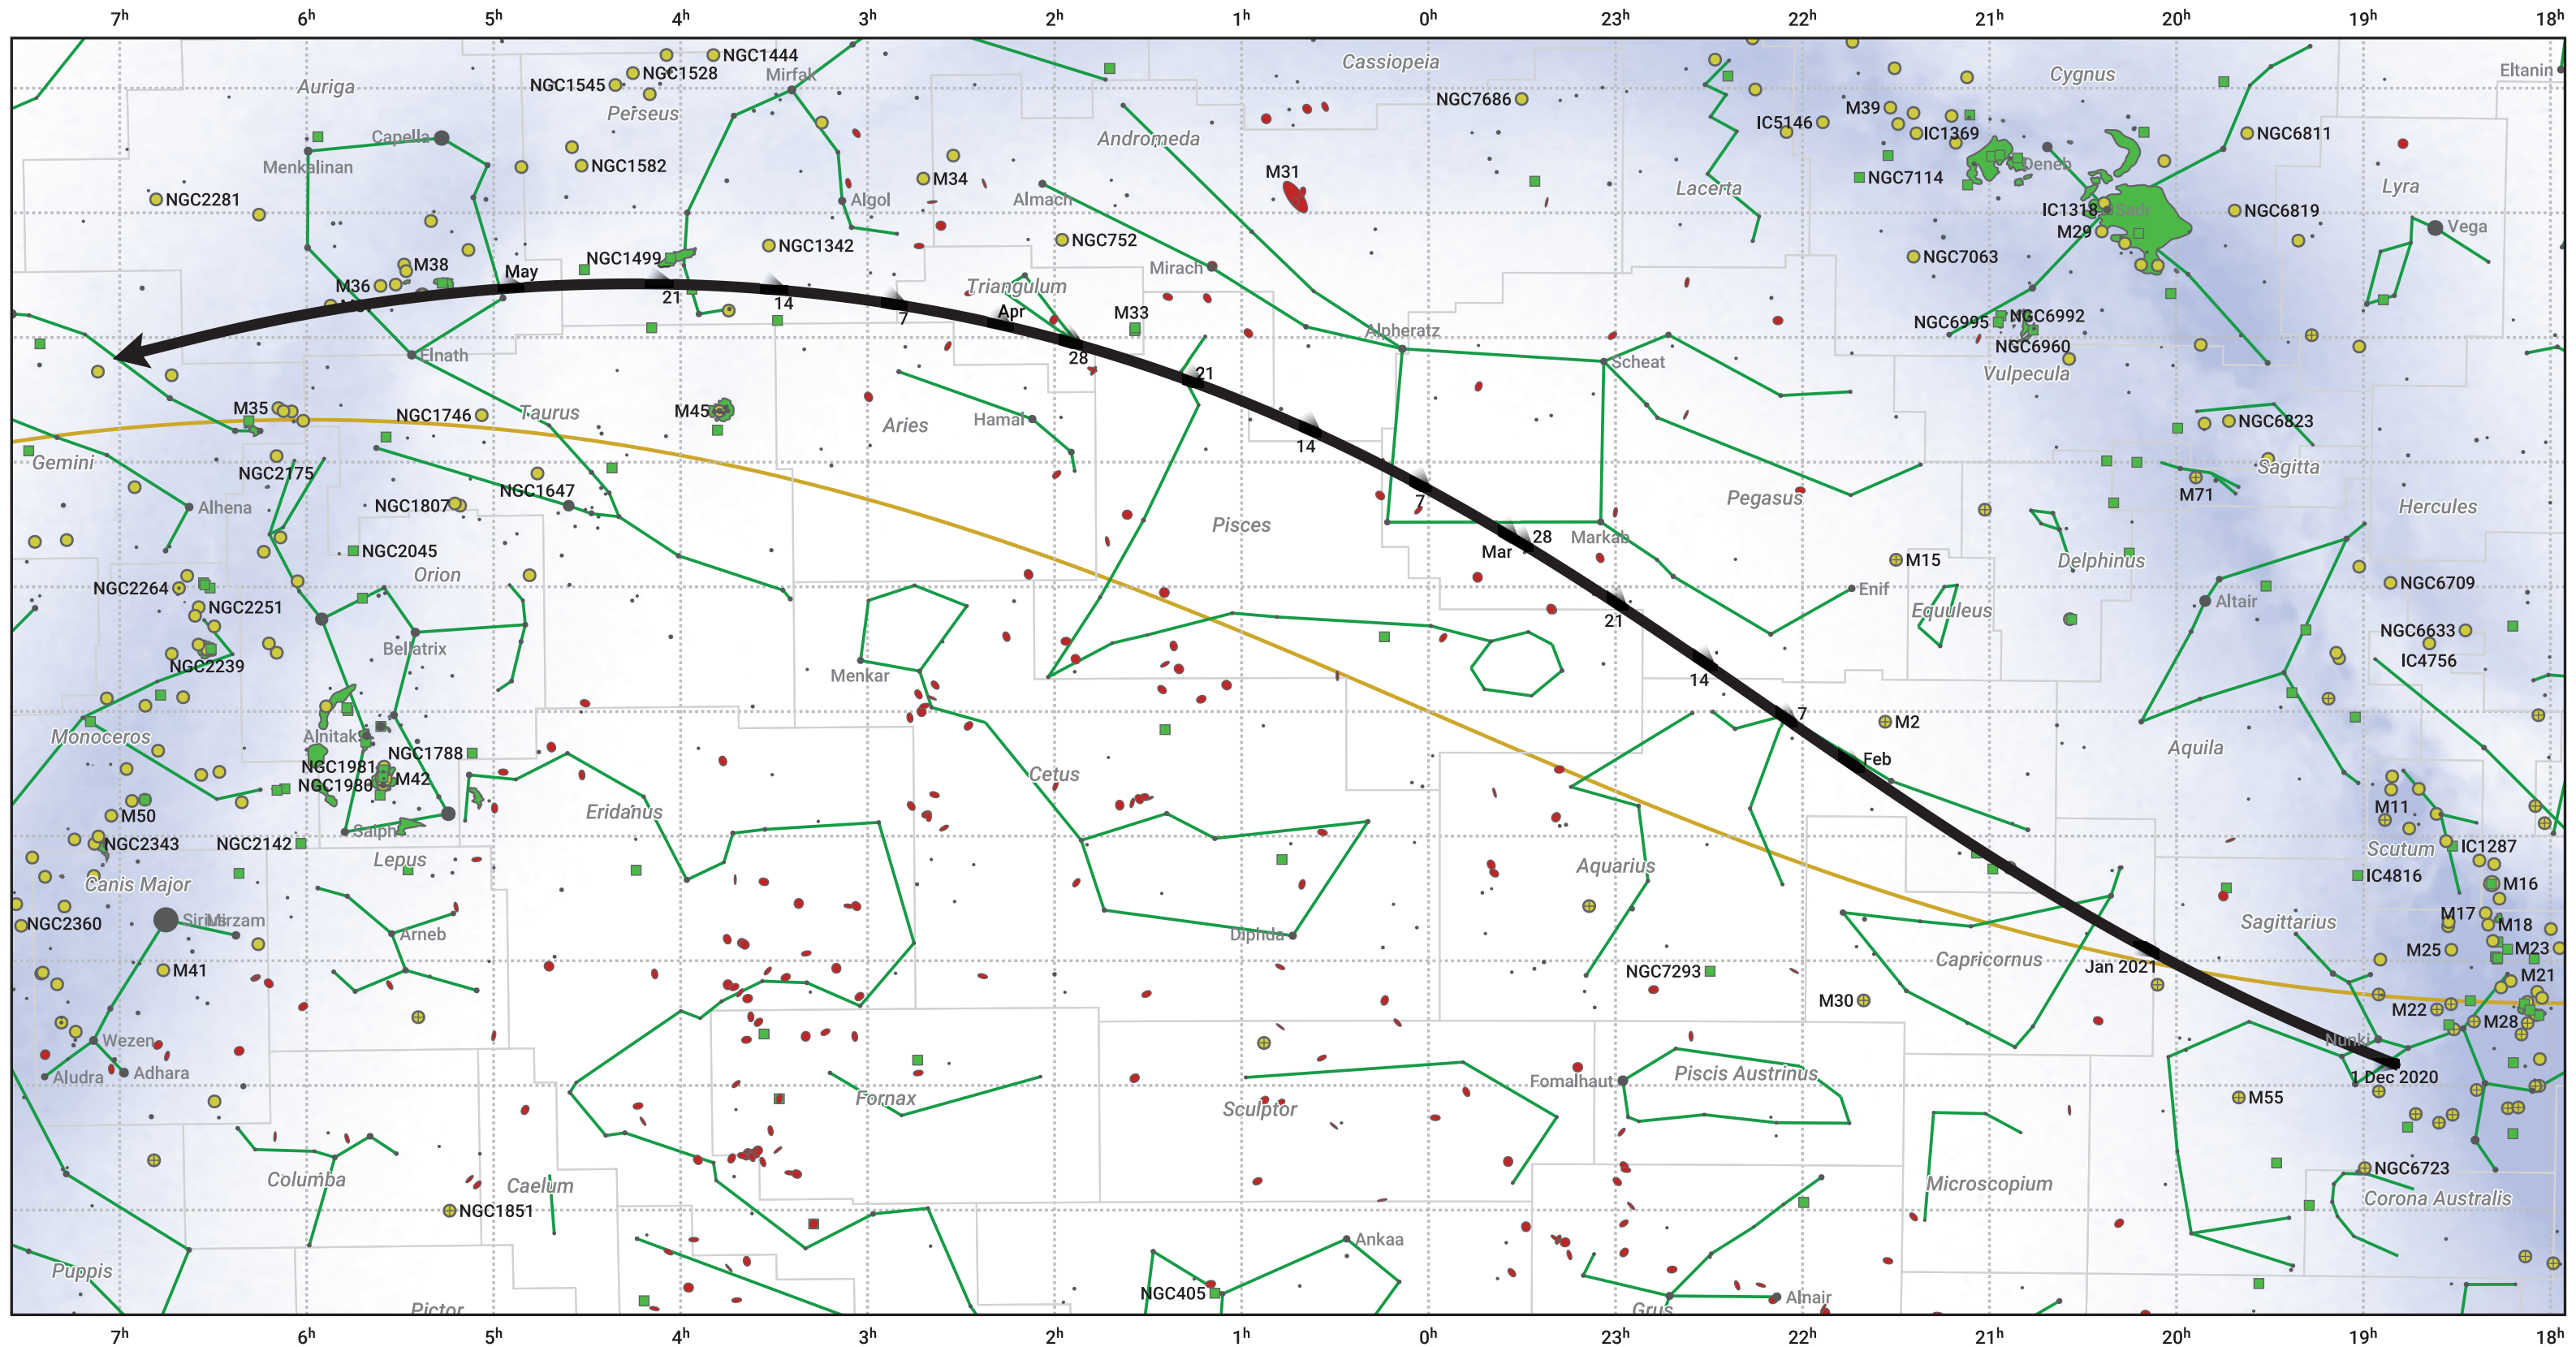

The path of C/2021 D1 (SWAN) starting on 1 Dec 2020

© Dominic Ford 2011–2024. Date markers placed at midnight UTC. Downloaded from <https://in-the-sky.org>

Magnitude scale: -5.0 -4.0 -3.0 -2.0 -1.0 -2.0

— Ecliptic Plane

● Galaxy ■ Bright nebula ● Open cluster ⊕ Globular cluster

Date	Mag
2020 Dec 18	13.7
2021 Jan 1	12.7
2021 Jan 2	12.6
2021 Jan 16	11.6
2021 Jan 30	10.6
2021 Feb 18	9.6
2021 Mar 1	9.4
2021 Apr 2	10.7
2021 Apr 16	11.7
2021 Apr 29	12.7
2021 May 1	12.8
2021 May 13	13.7
2021 May 28	14.8