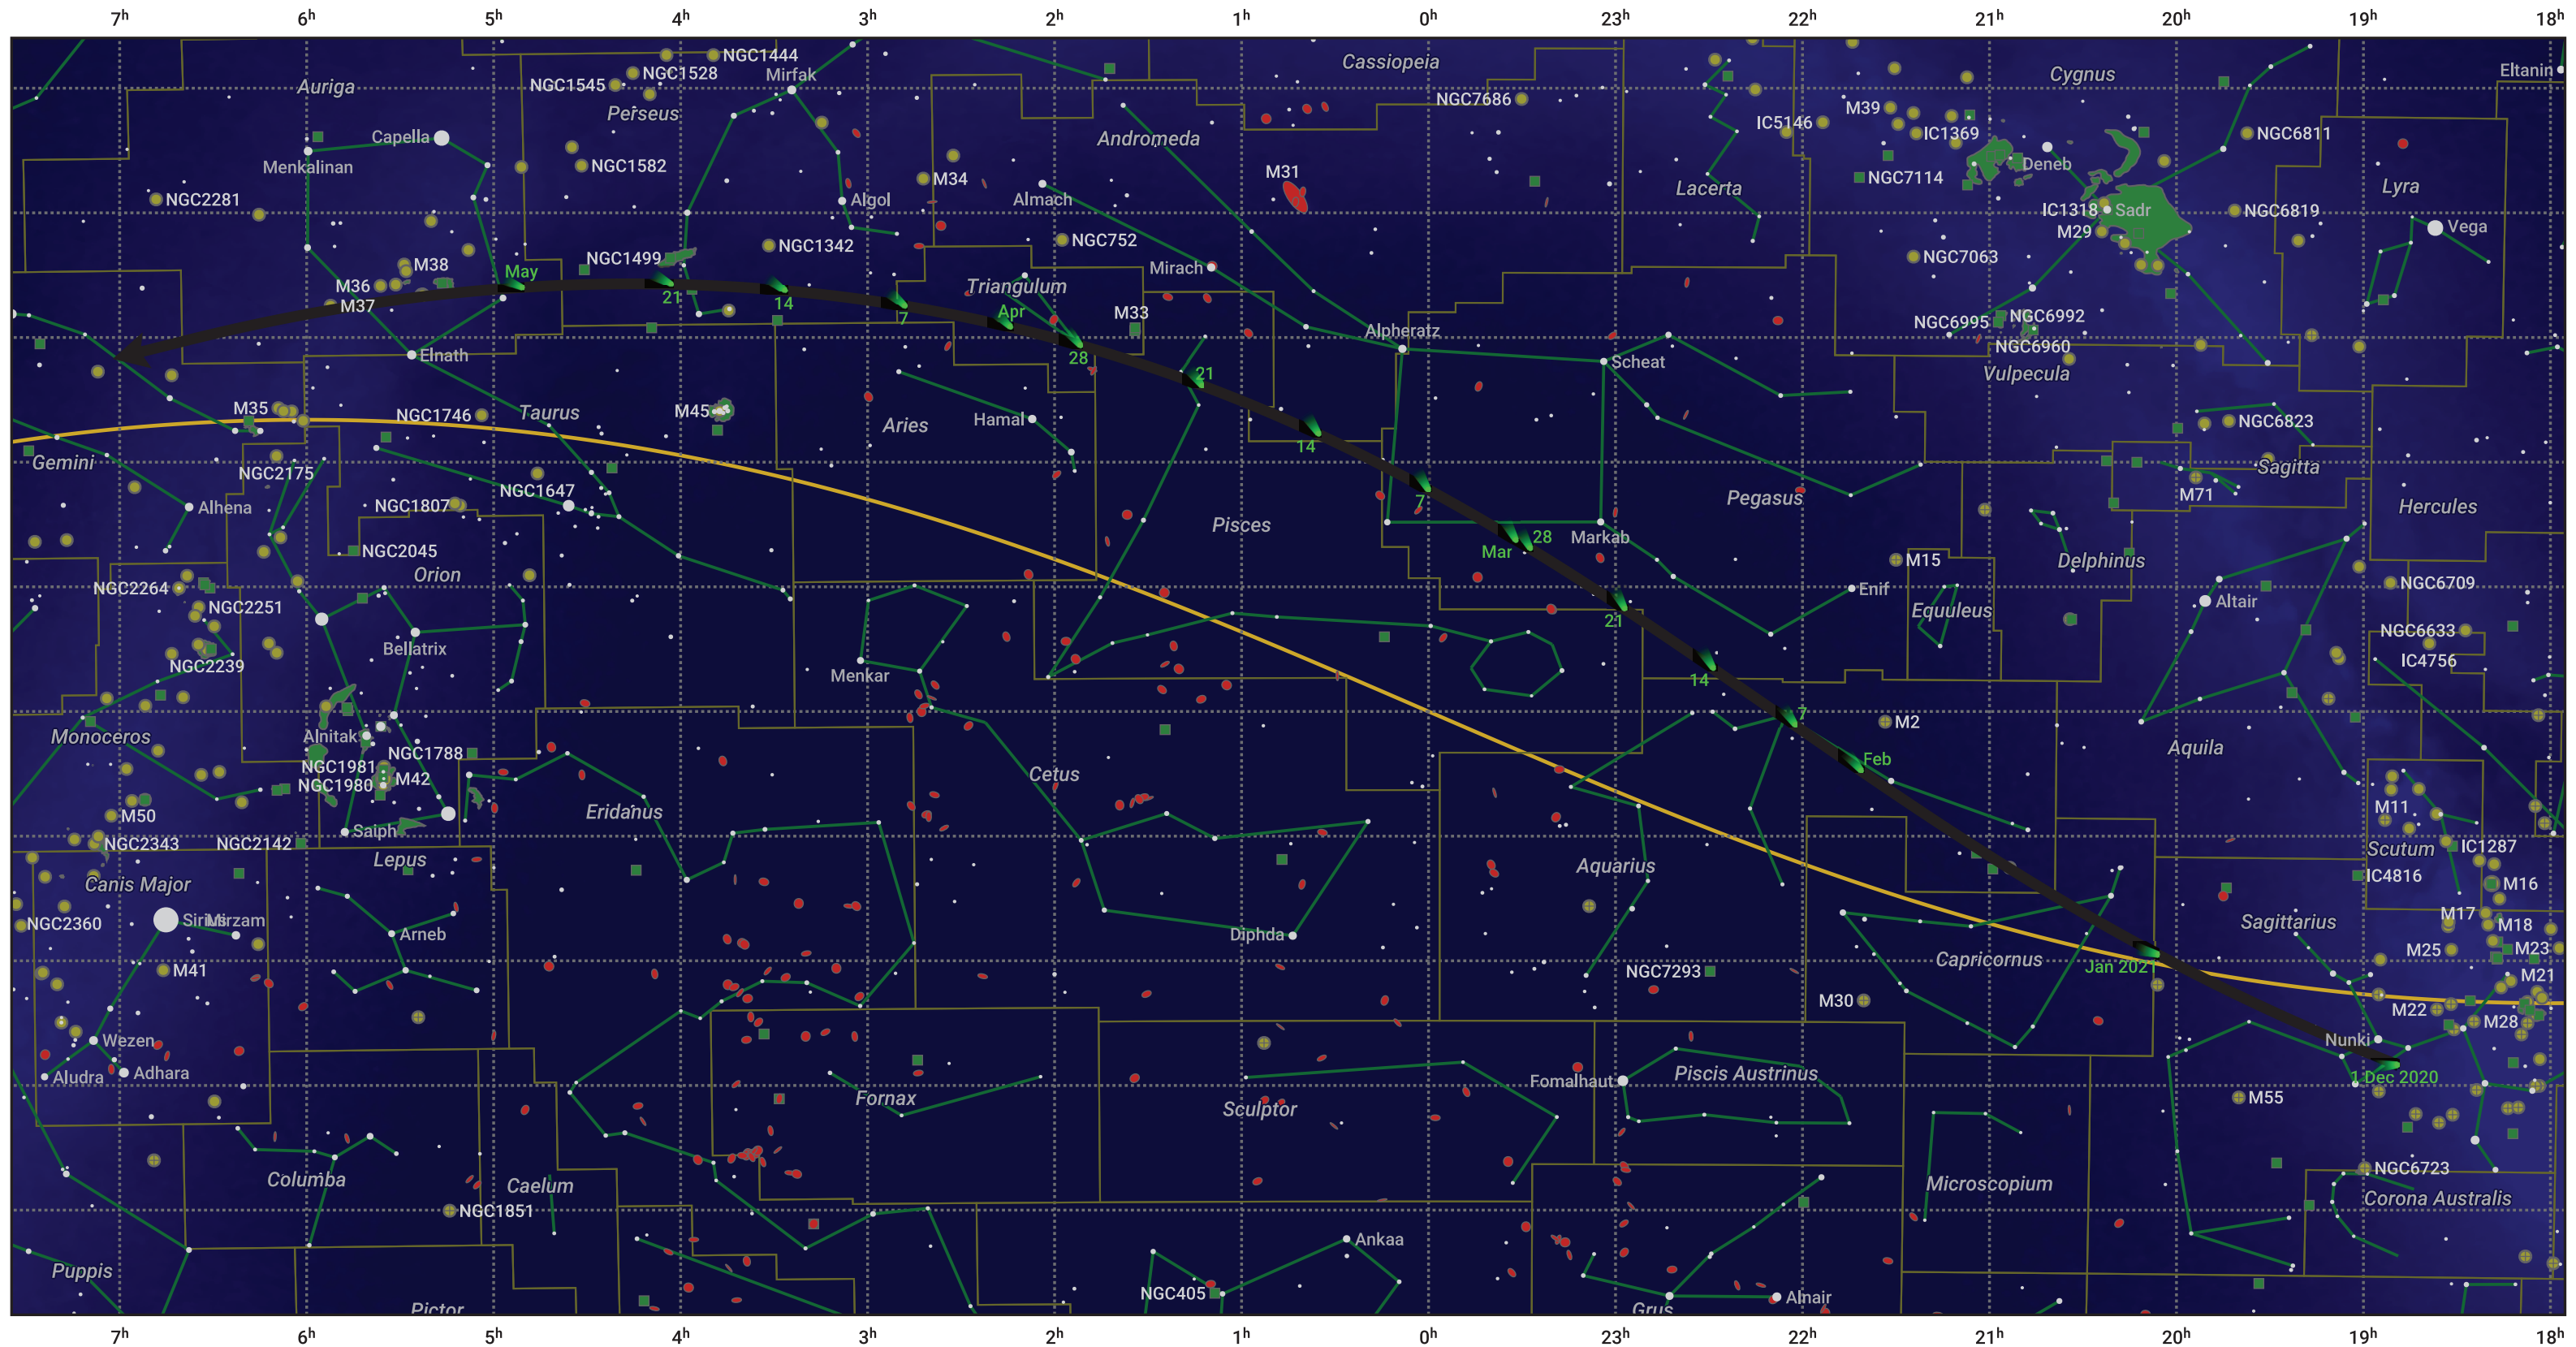

# The path of C/2021 D1 (SWAN) starting on 1 Dec 2020

© Dominic Ford 2011–2024. Date markers placed at midnight UTC. Downloaded from <https://in-the-sky.org>

Magnitude scale:  -5.0  -4.0  -3.0  -2.0  -1.0  -2.0

— Ecliptic Plane

■ Galaxy ■ Bright nebula ● Open cluster ● Globular cluster

Date	Mag
2020 Dec 18	13.7
2021 Jan 1	12.7
2021 Jan 2	12.6
2021 Jan 16	11.6
2021 Jan 30	10.6
2021 Feb 18	9.6
2021 Mar 1	9.4
2021 Apr 2	10.7
2021 Apr 16	11.7
2021 Apr 29	12.7
2021 May 1	12.8
2021 May 13	13.7
2021 May 28	14.8