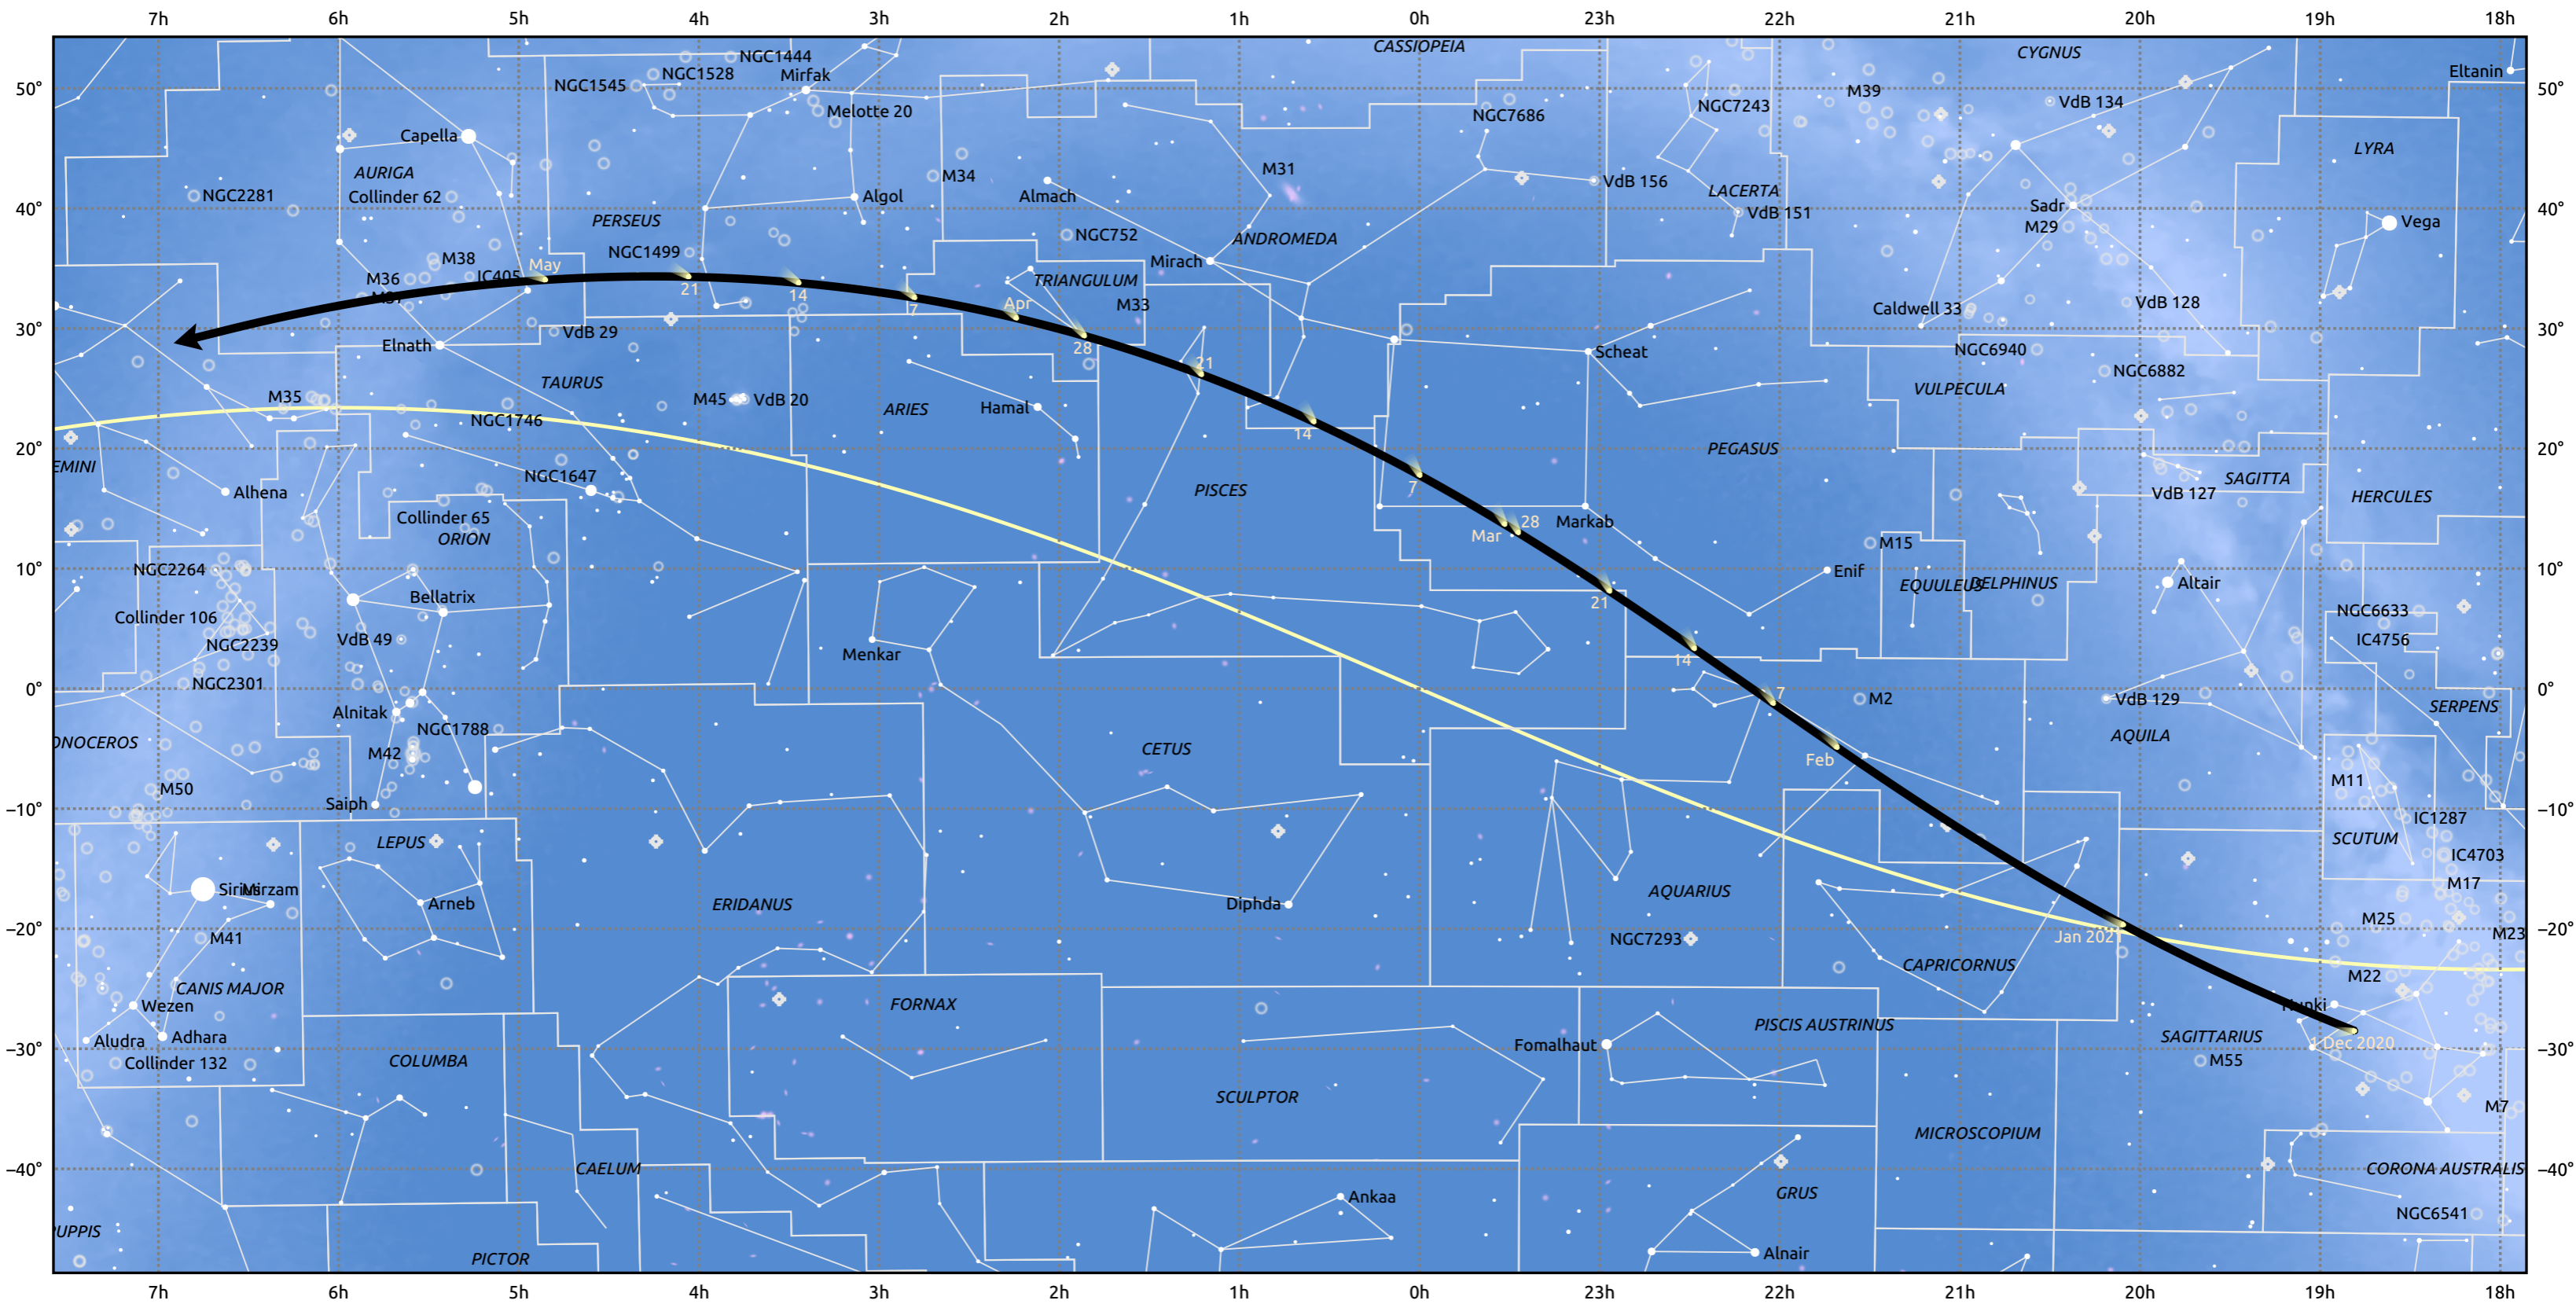

# The path of C/2021 D1 (SWAN) starting on 1 Dec 2020

© Dominic Ford 2011–2025. Date markers placed at midnight UTC. Downloaded from <https://in-the-sky.org>

Magnitude scale: • 5.0 • 4.0 • 3.0 • 2.0 • 1.0 • 0.0 • -1.0 • -2.0

— Ecliptic Plane

◆ Galaxy ○ Bright nebula ○ Open cluster ○ Globular cluster ◆ Planetary nebula

Date	Mag
2020 Dec 18	13.7
2021 Jan 1	12.7
2021 Jan 2	12.6
2021 Jan 16	11.6
2021 Jan 30	10.6
2021 Feb 18	9.6
2021 Mar 1	9.4
2021 Apr 2	10.6
2021 Apr 16	11.7
2021 Apr 29	12.7
2021 May 1	12.8
2021 May 13	13.7
2021 May 28	14.8