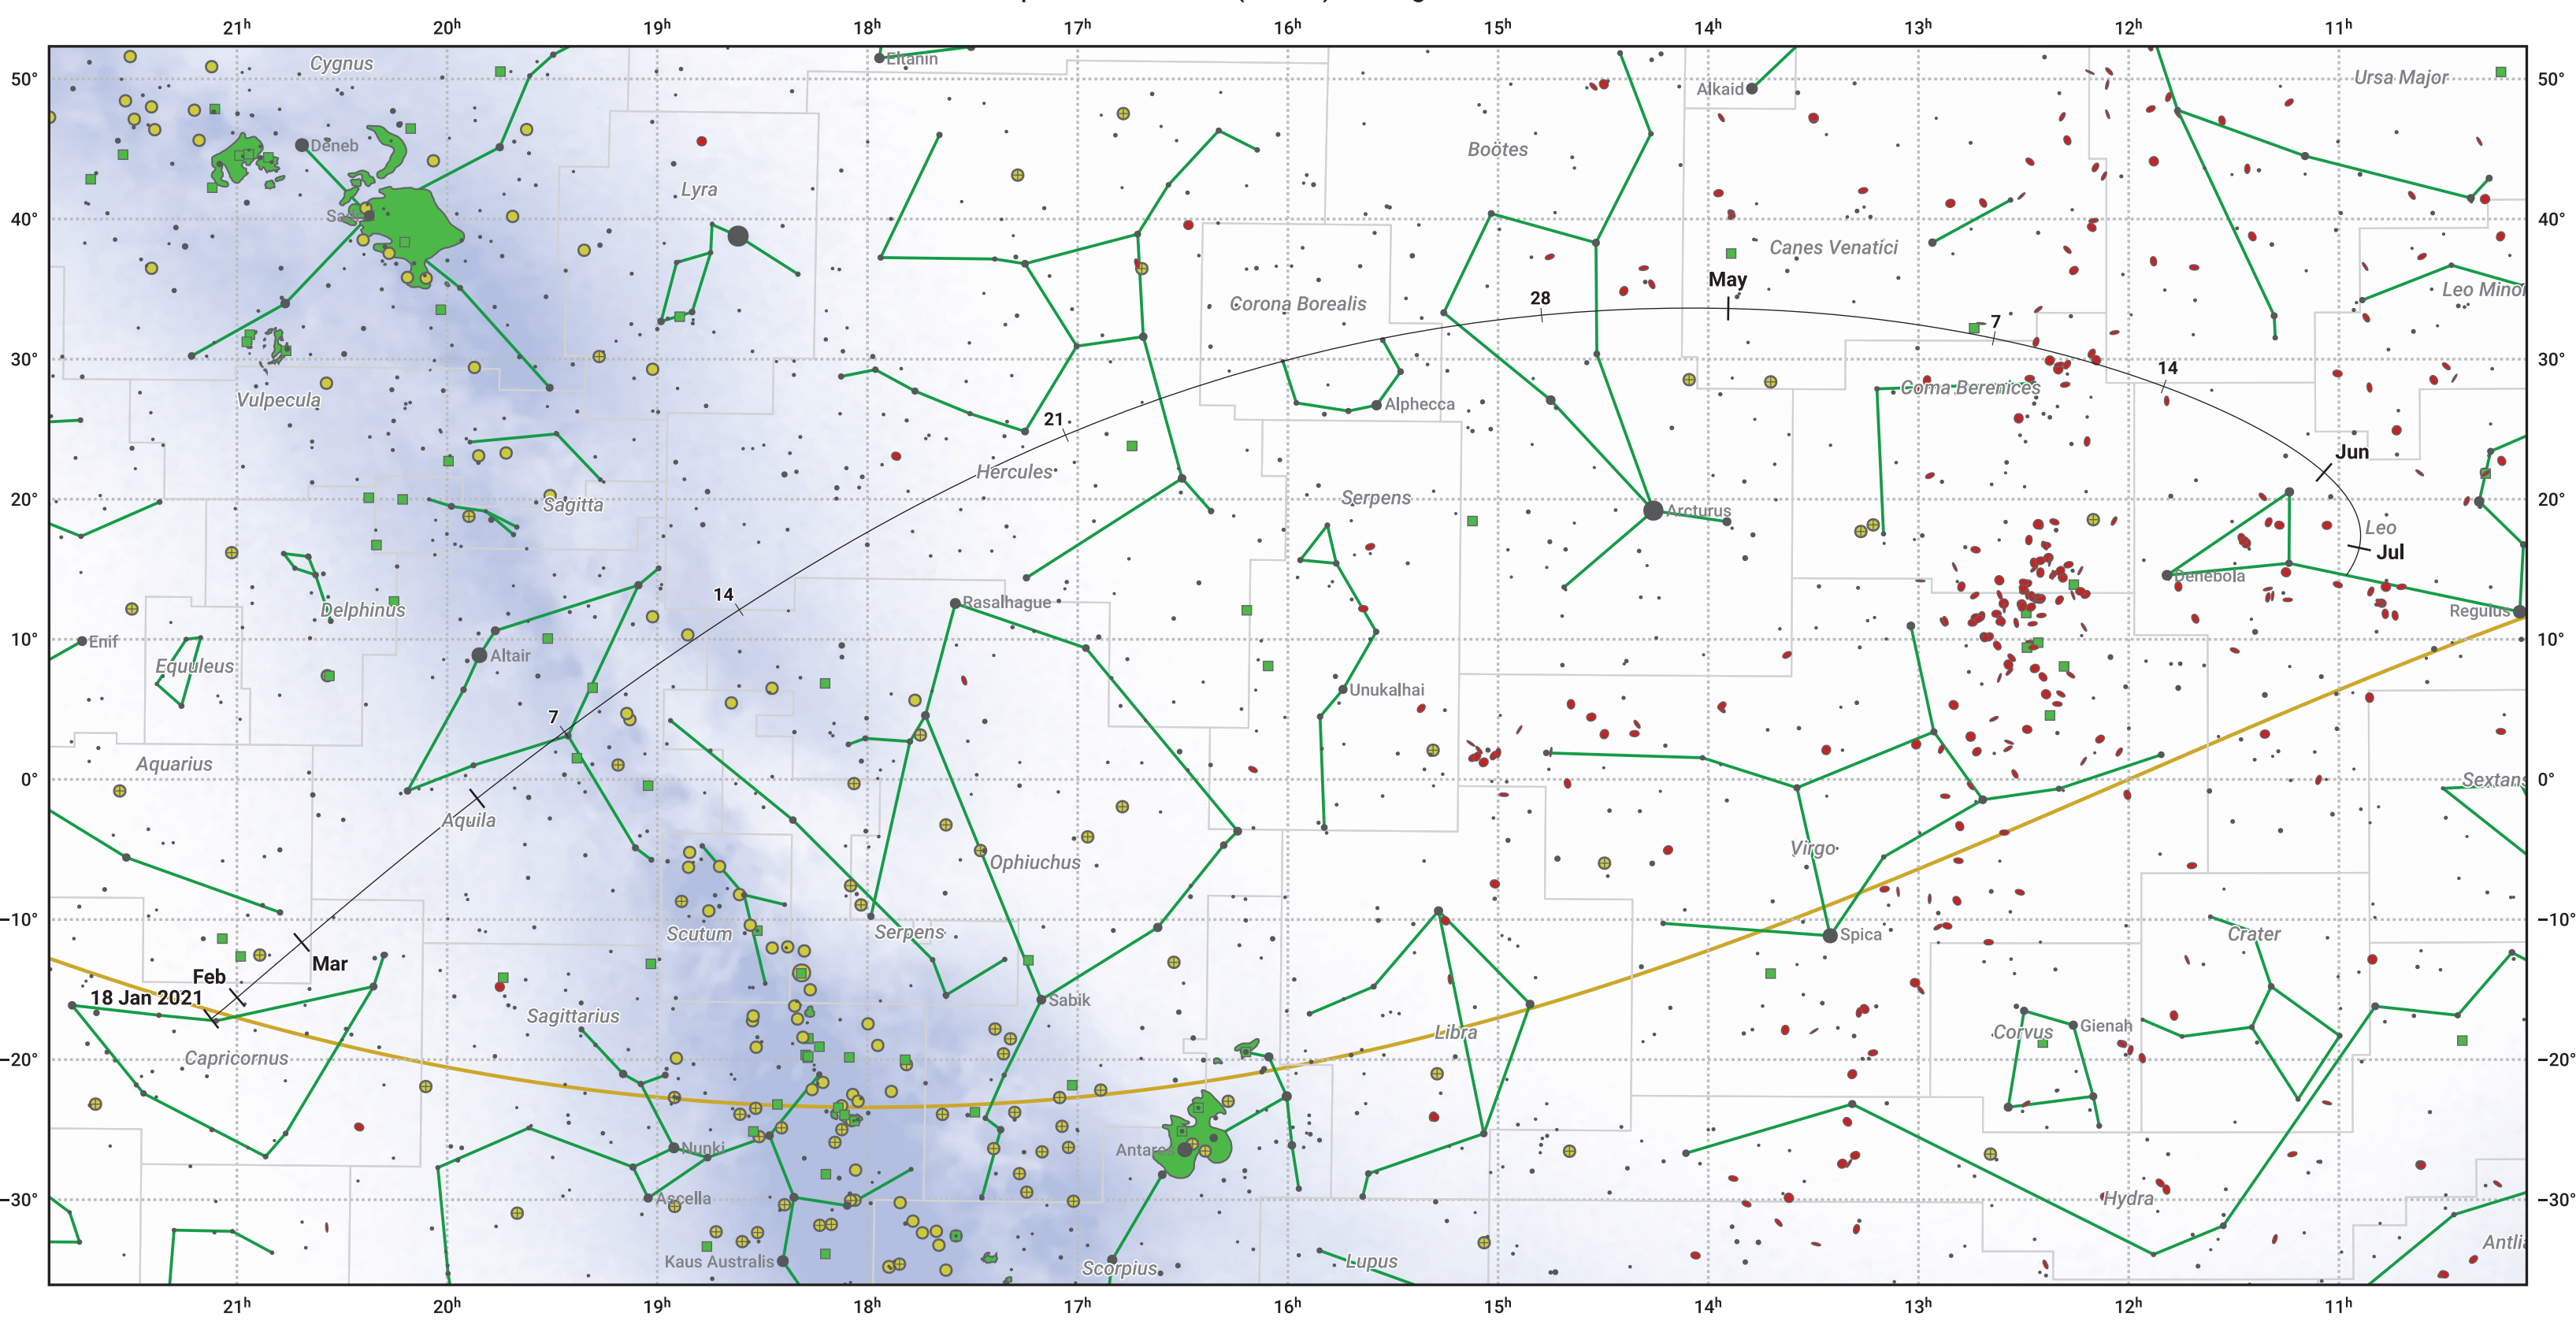

The path of C/2020 R4 (ATLAS) starting on 18 Jan 2021

© Dominic Ford 2011–2024. Date markers placed at midnight UTC. Downloaded from <https://in-the-sky.org>

Magnitude scale: • 6.0 • 5.0 • 4.0 • 3.0 • 2.0 • 1.0 • 0.0

— Ecliptic Plane

● Galaxy ■ Bright nebula ● Open cluster ⊕ Globular cluster

Date	Mag
2021 Feb 5	11.1
2021 Feb 28	10.1
2021 Mar 1	10.1
2021 May 1	10.1
2021 May 8	11.1
2021 May 16	12.3
2021 May 25	13.4
2021 Jun 4	14.4
2021 Jun 15	15.4
2021 Jun 28	16.5
2021 Jul 1	16.7
2021 Jul 13	17.5