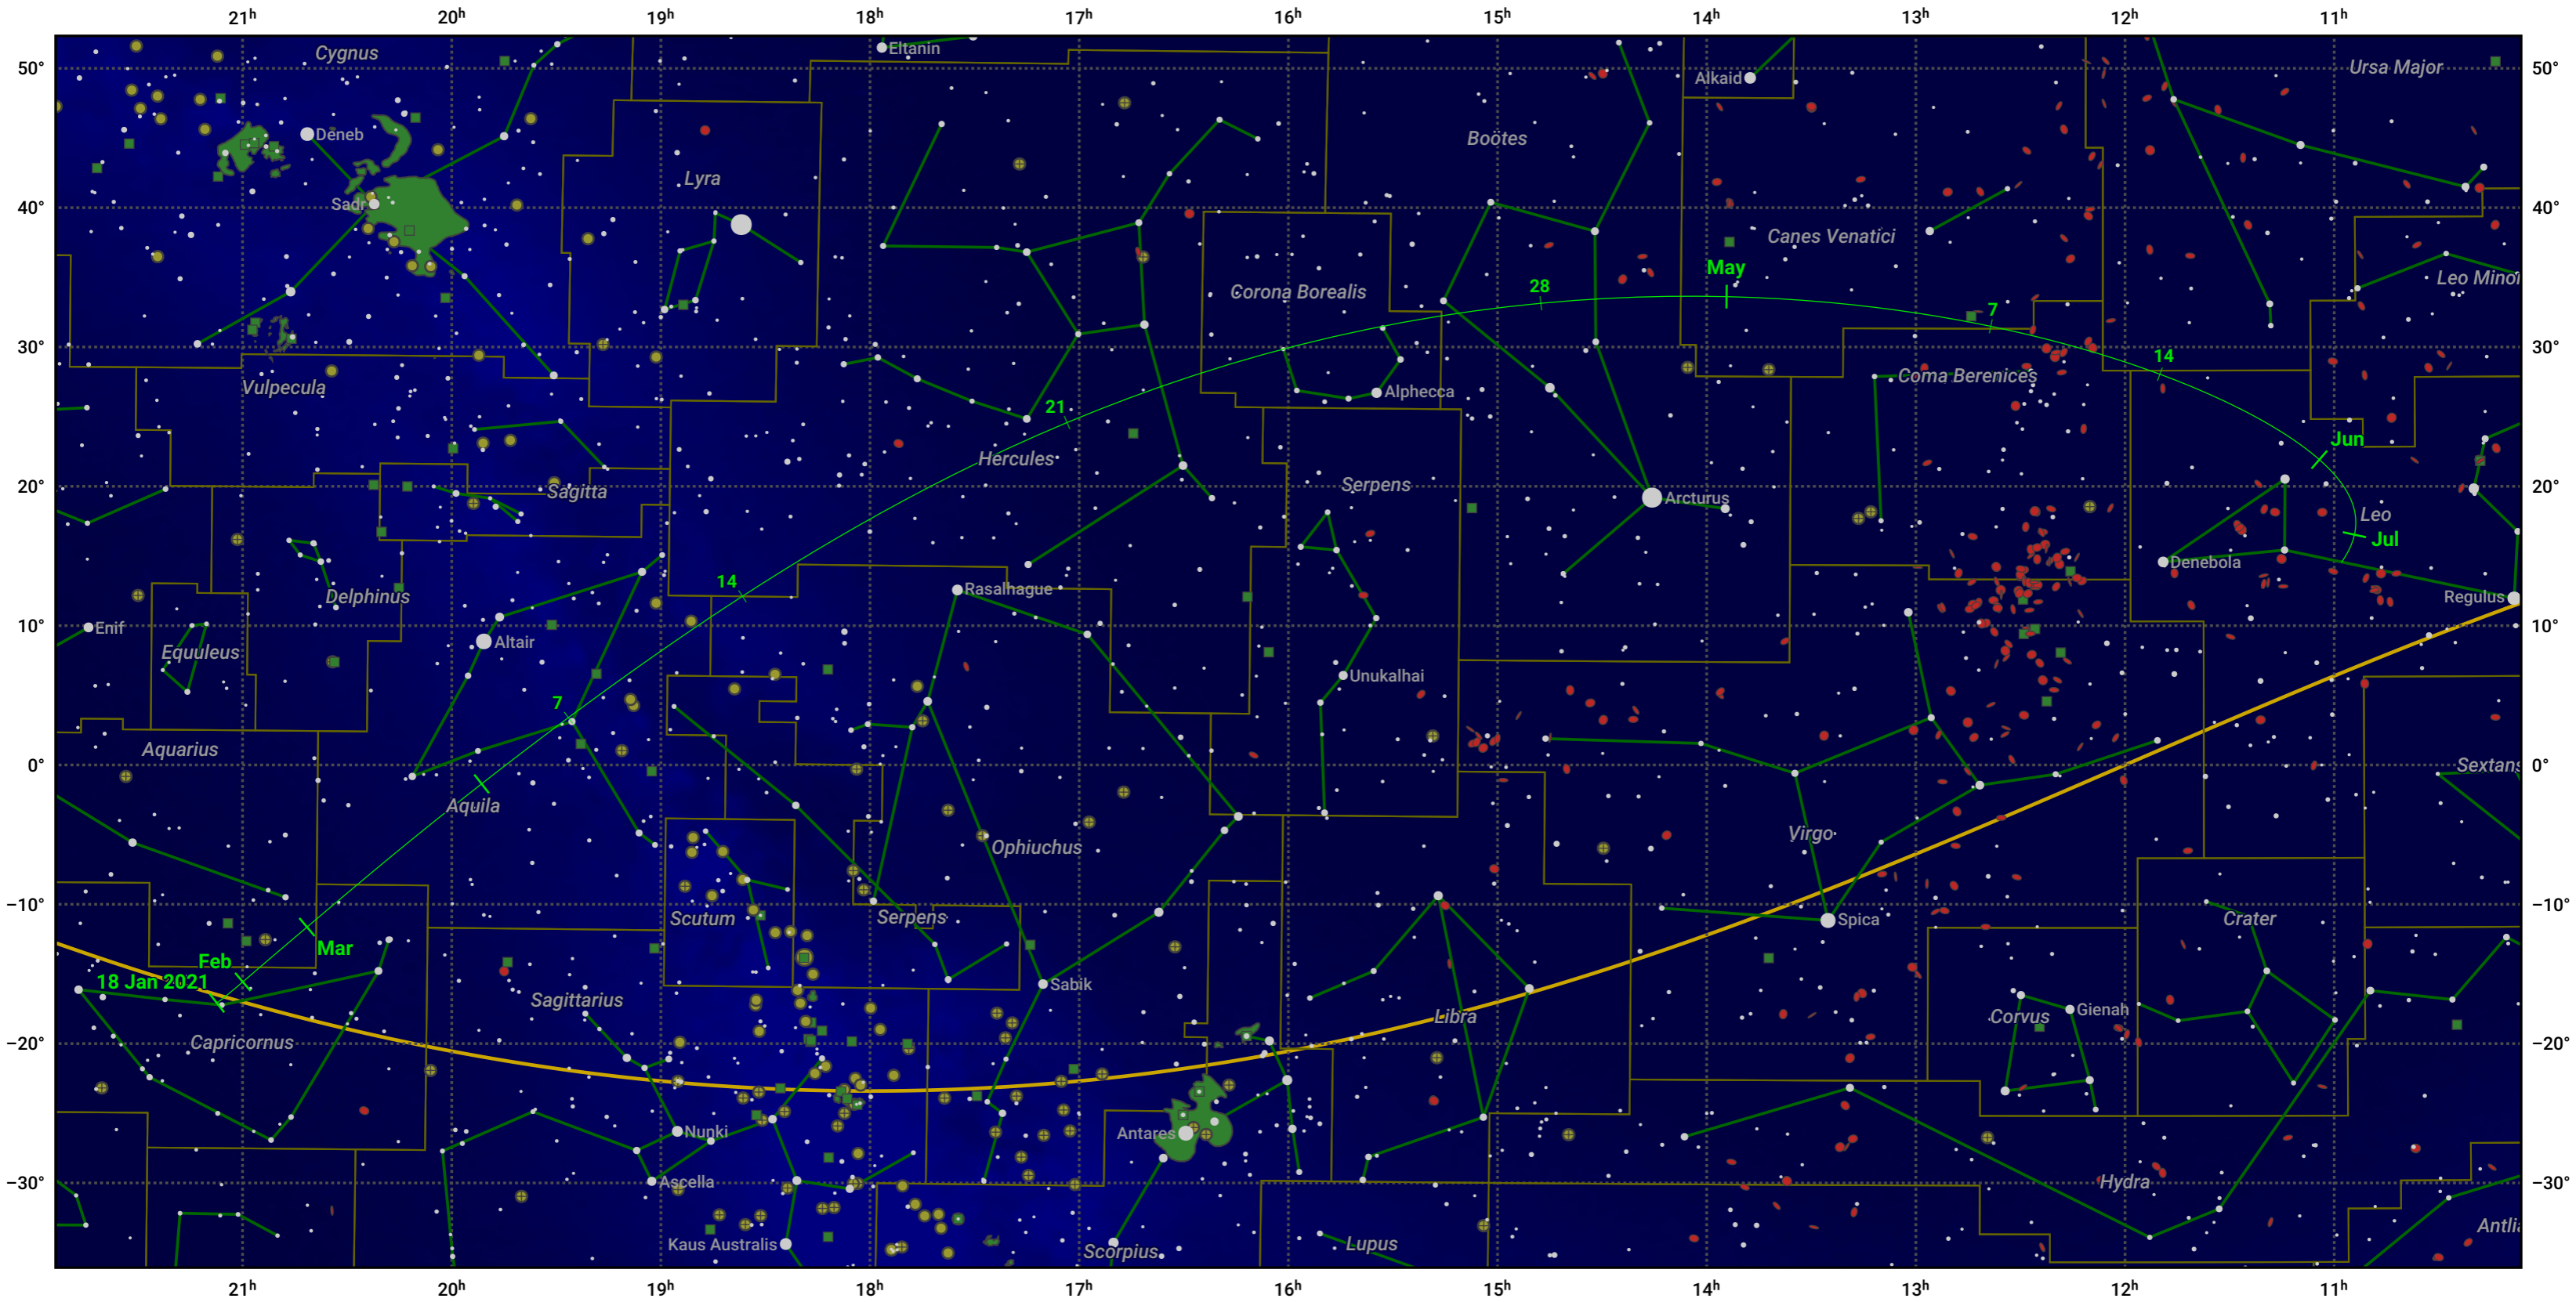

The path of C/2020 R4 (ATLAS) starting on 18 Jan 2021

© Dominic Ford 2011–2024. Date markers placed at midnight UTC. Downloaded from <https://in-the-sky.org>

Magnitude scale: ● 6.0 ● 5.0 ● 4.0 ● 3.0 ● 2.0 ● 1.0 ● 0.0

— Ecliptic Plane

■ Galaxy
 ■ Bright nebula
 ● Open cluster
 ⊕ Globular cluster

Date	Mag
2021 Feb 5	11.1
2021 Feb 28	10.1
2021 Mar 1	10.1
2021 May 1	10.1
2021 May 8	11.1
2021 May 16	12.3
2021 May 25	13.4
2021 Jun 4	14.4
2021 Jun 15	15.4
2021 Jun 28	16.5
2021 Jul 1	16.7
2021 Jul 13	17.5