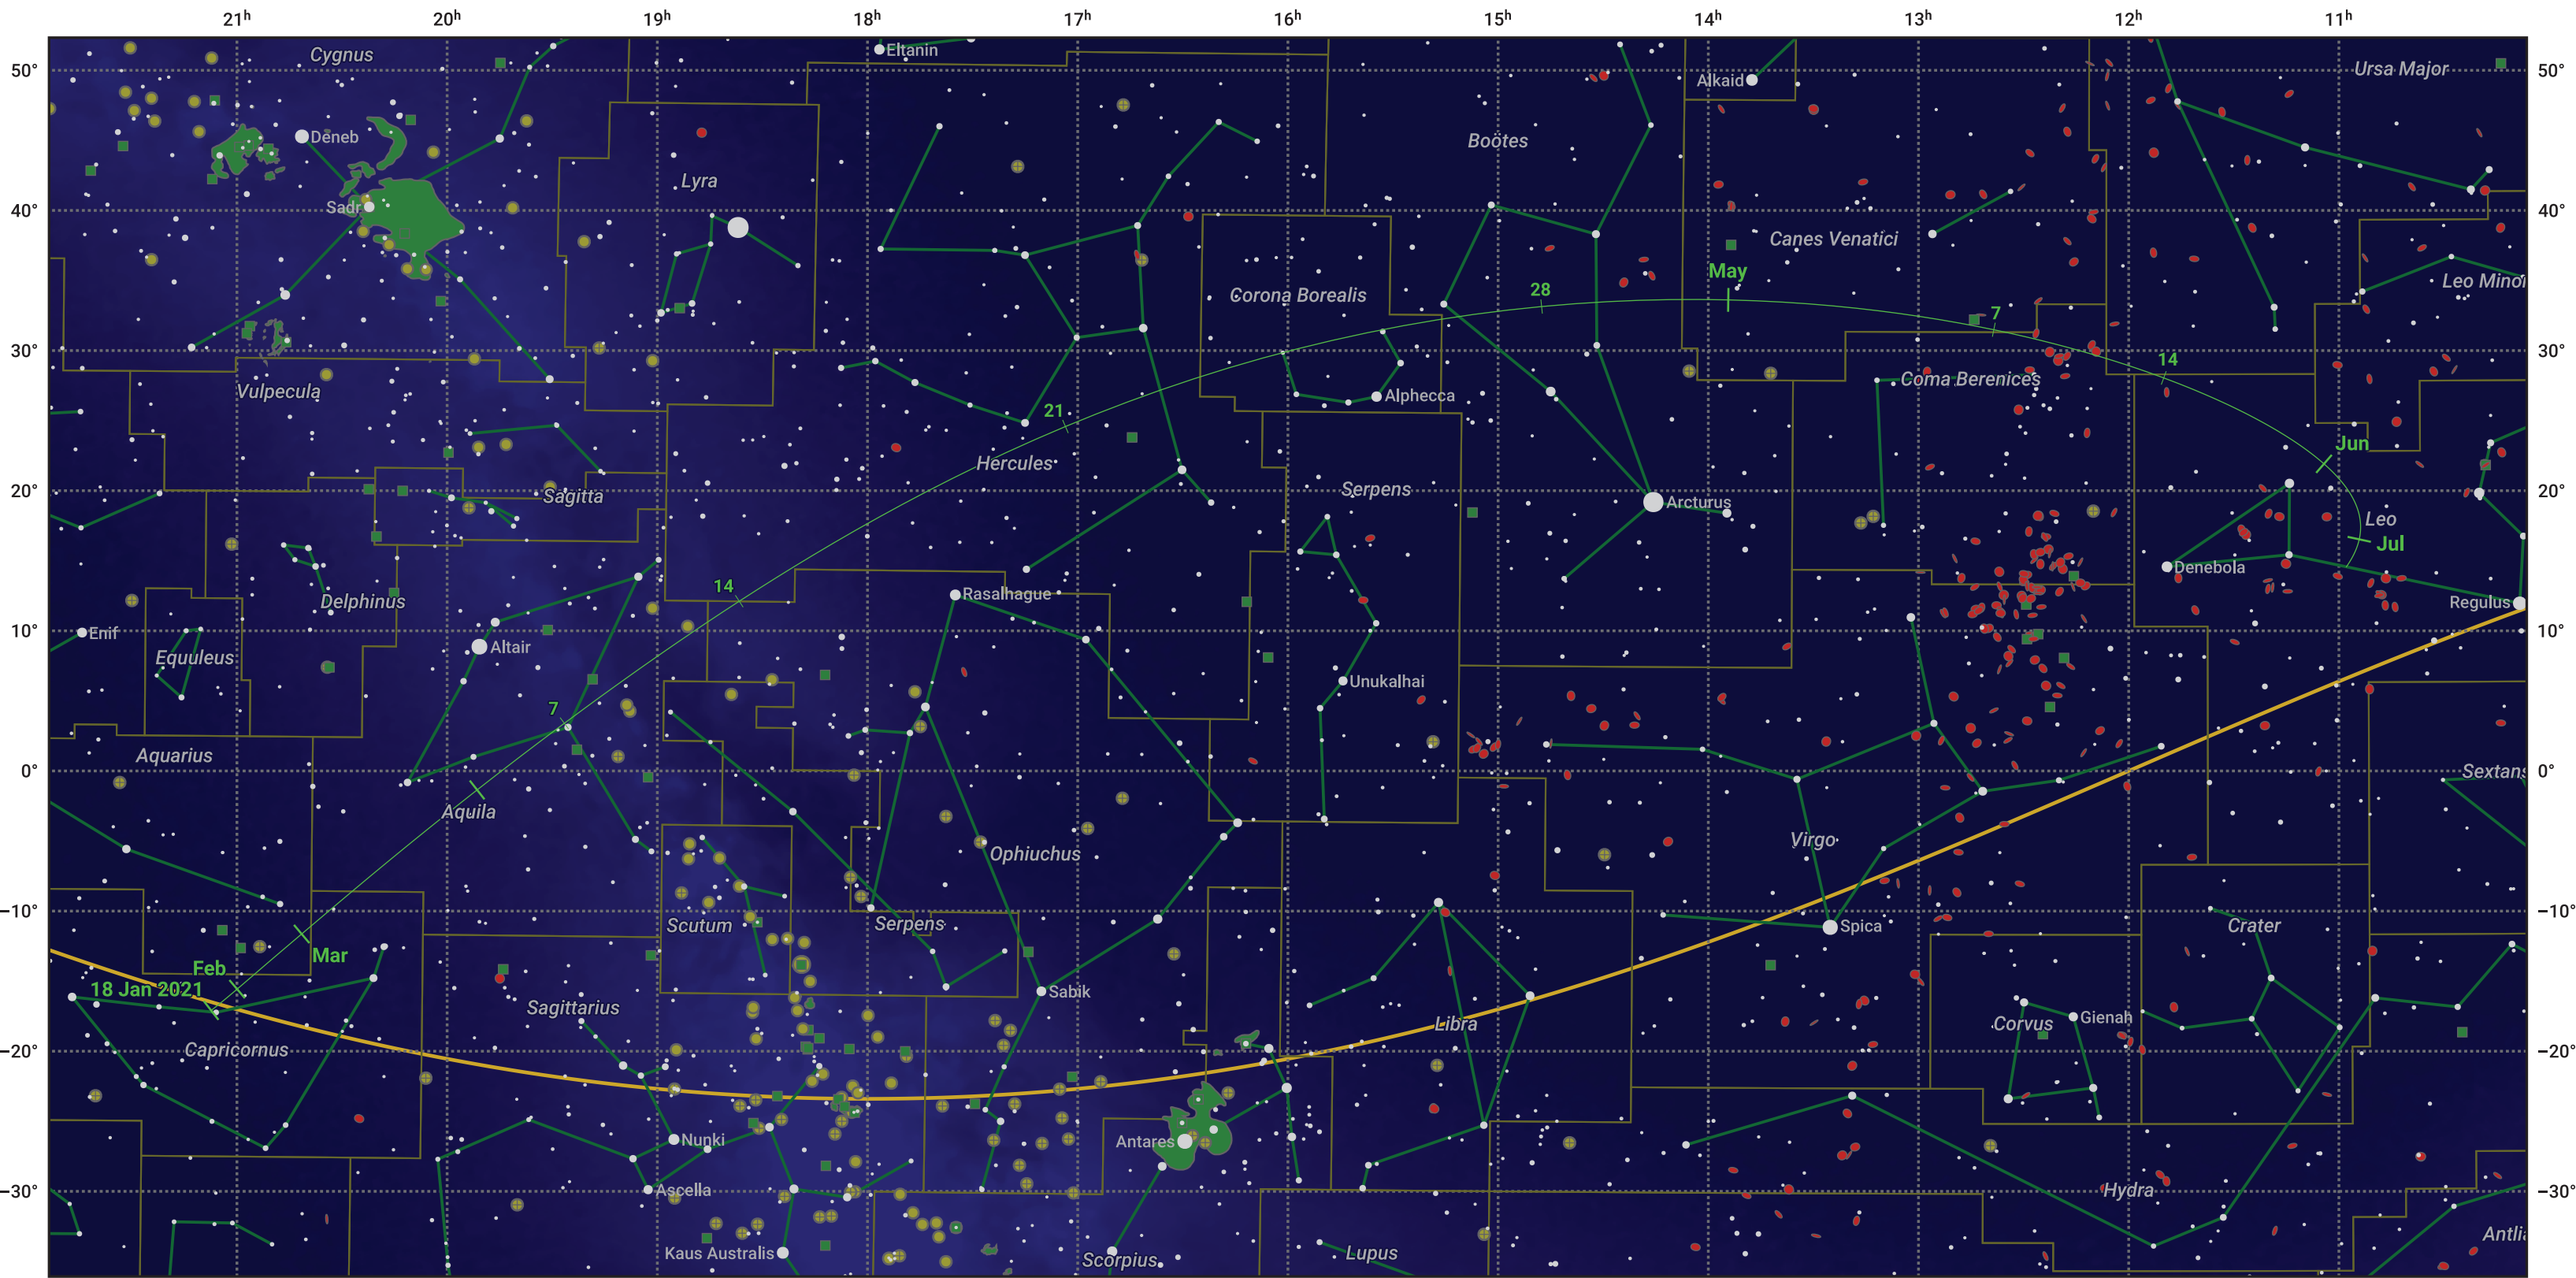

The path of C/2020 R4 (ATLAS) starting on 18 Jan 2021

© Dominic Ford 2011–2024. Date markers placed at midnight UTC. Downloaded from <https://in-the-sky.org>

Magnitude scale: • 6.0 • 5.0 • 4.0 • 3.0 • 2.0 • 1.0 • 0.0

— Ecliptic Plane

- Galaxy
- Bright nebula
- Open cluster
- ⊕ Globular cluster

Date	Mag
2021 Feb 5	11.1
2021 Feb 28	10.1
2021 Mar 1	10.1
2021 May 1	10.1
2021 May 8	11.1
2021 May 16	12.3
2021 May 25	13.4
2021 Jun 4	14.4
2021 Jun 15	15.4
2021 Jun 28	16.5
2021 Jul 1	16.7
2021 Jul 13	17.5