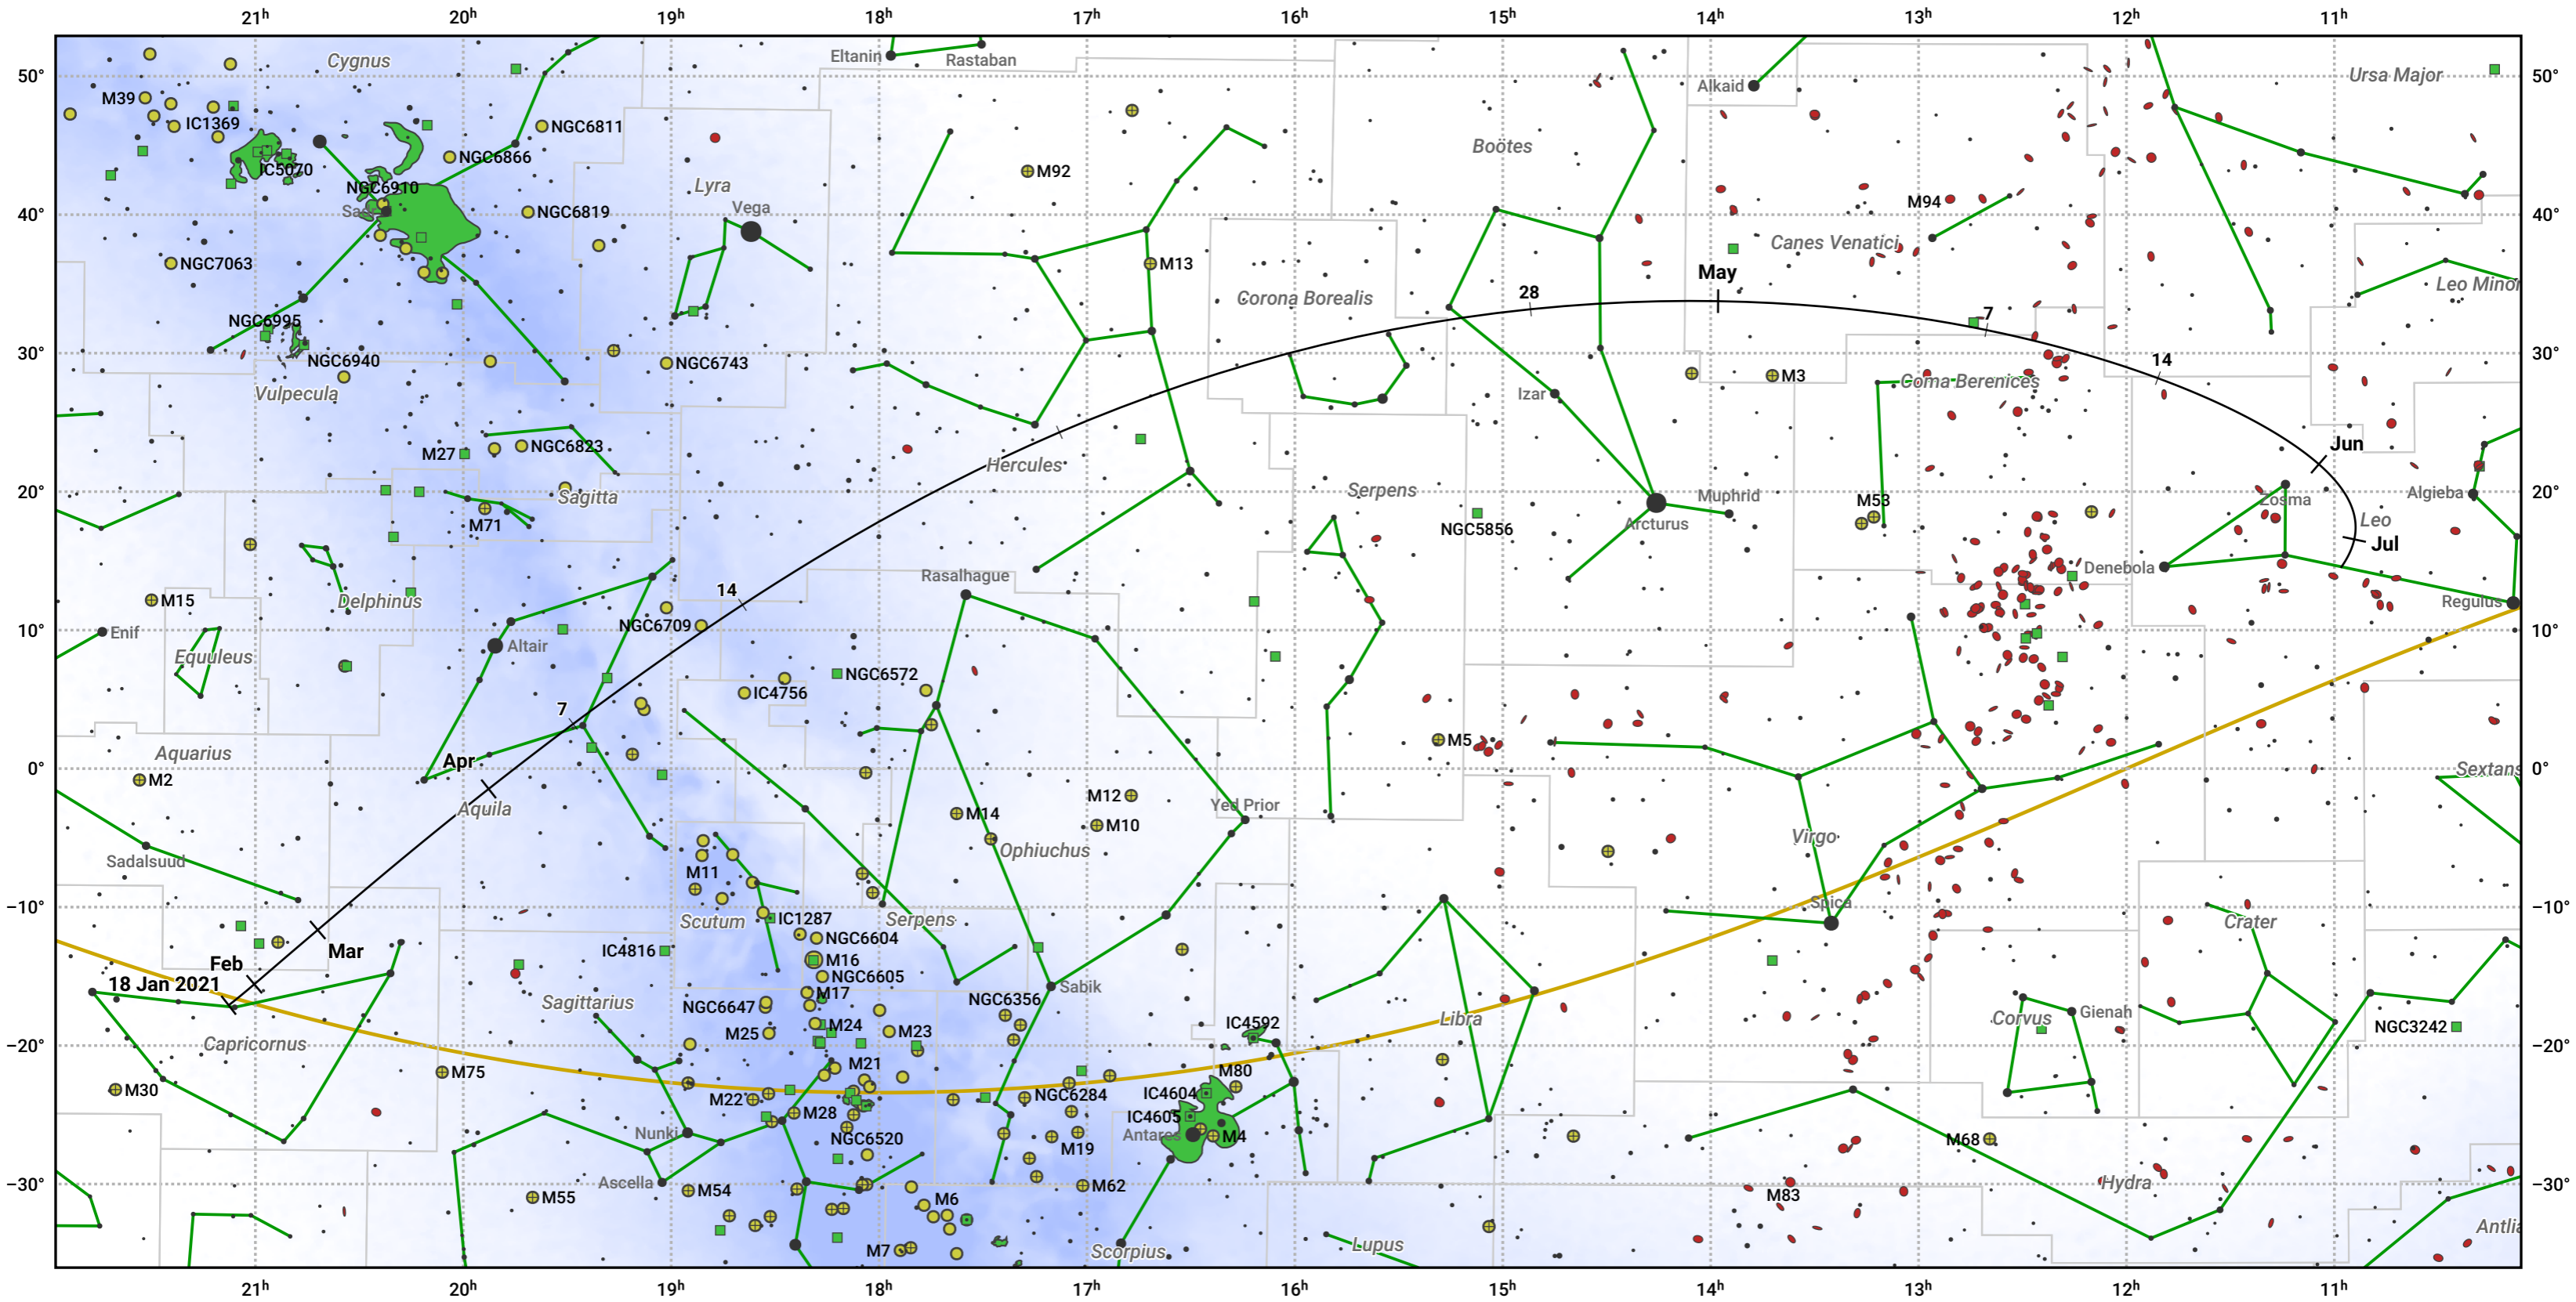

# The path of C/2020 R4 (ATLAS) starting on 18 Jan 2021

© Dominic Ford 2011–2024. Date markers placed at midnight UTC. Downloaded from <https://in-the-sky.org>

Magnitude scale: · 6.0 · 5.0 · 4.0 · 3.0 · 2.0 · 1.0 · 0.0

— Ecliptic Plane

● Galaxy ■ Bright nebula ● Open cluster ⊕ Globular cluster

Date	Mag
2021 Feb 5	11.2
2021 Feb 28	10.2
2021 Mar 1	10.1
2021 May 1	10.1
2021 May 9	11.2
2021 May 17	12.3
2021 May 26	13.4
2021 Jun 5	14.5
2021 Jun 16	15.5
2021 Jun 29	16.5
2021 Jul 1	16.7
2021 Jul 14	17.5