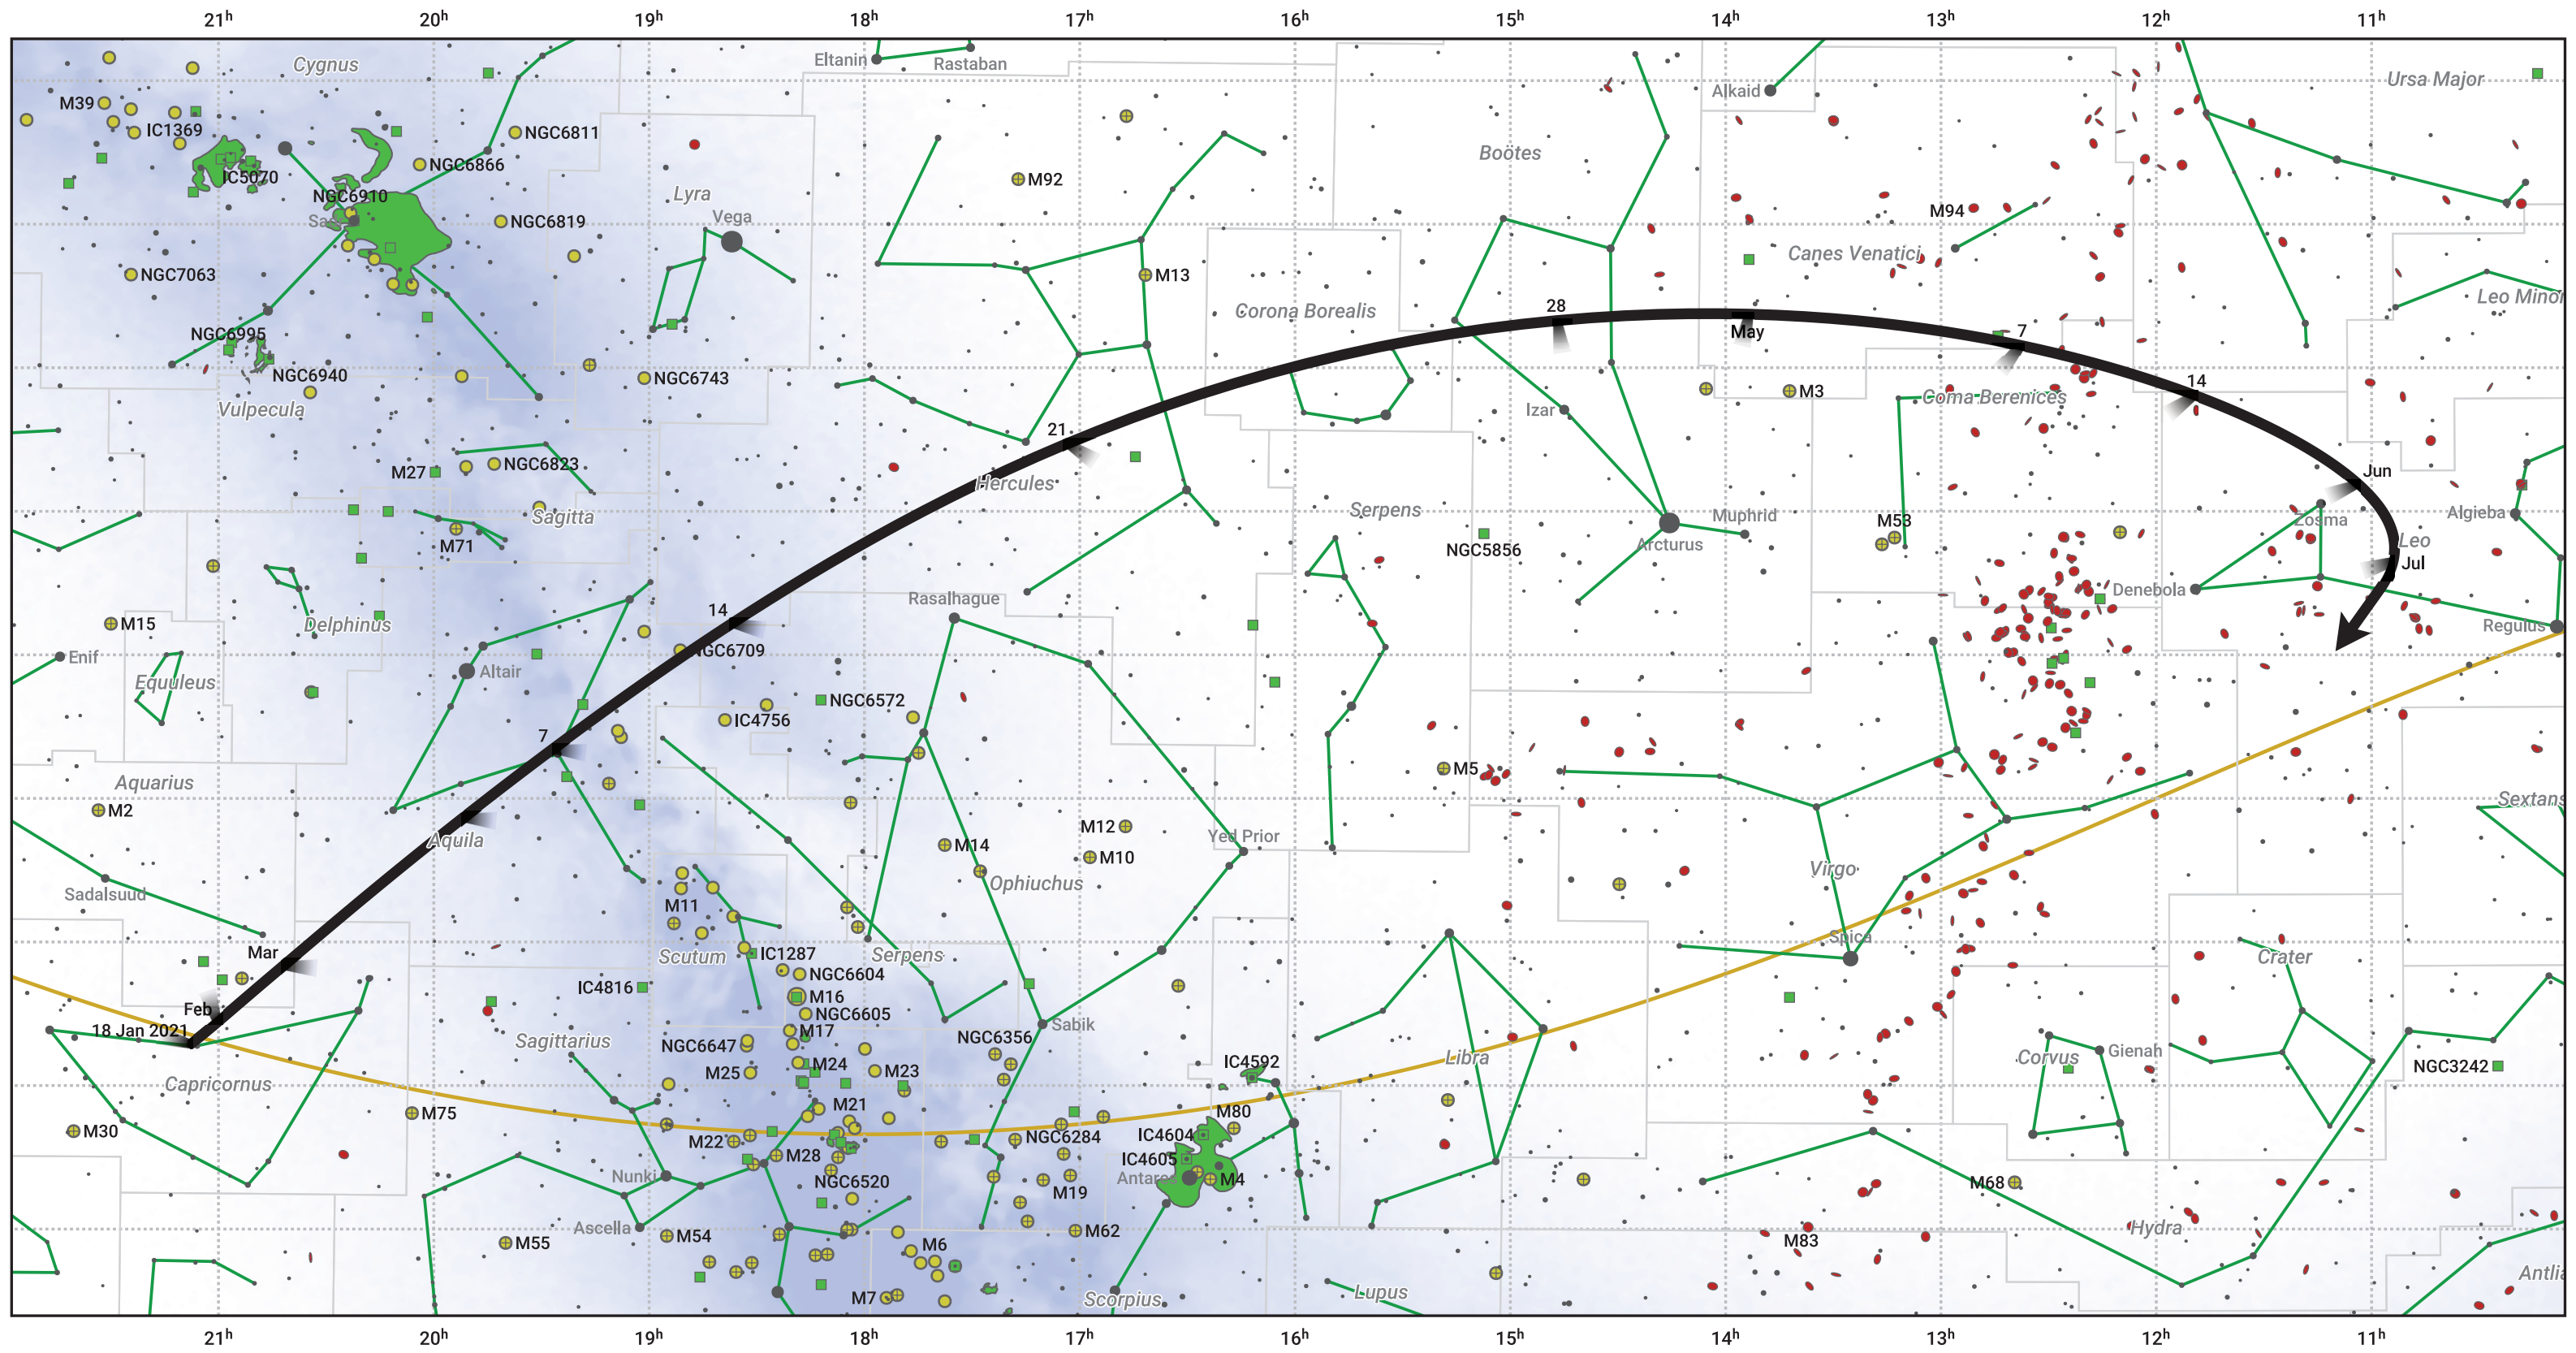

The path of C/2020 R4 (ATLAS) starting on 18 Jan 2021

© Dominic Ford 2011–2024. Date markers placed at midnight UTC. Downloaded from <https://in-the-sky.org>

Magnitude scale: -6.0 -5.0 -4.0 -3.0 -2.0 -1.0 0.0

— Ecliptic Plane

● Galaxy ■ Bright nebula ● Open cluster ⊕ Globular cluster

Date	Mag
2021 Feb 5	11.1
2021 Feb 28	10.1
2021 Mar 1	10.1
2021 May 1	10.1
2021 May 8	11.1
2021 May 16	12.3
2021 May 25	13.4
2021 Jun 4	14.4
2021 Jun 15	15.4
2021 Jun 28	16.5
2021 Jul 1	16.7
2021 Jul 13	17.5