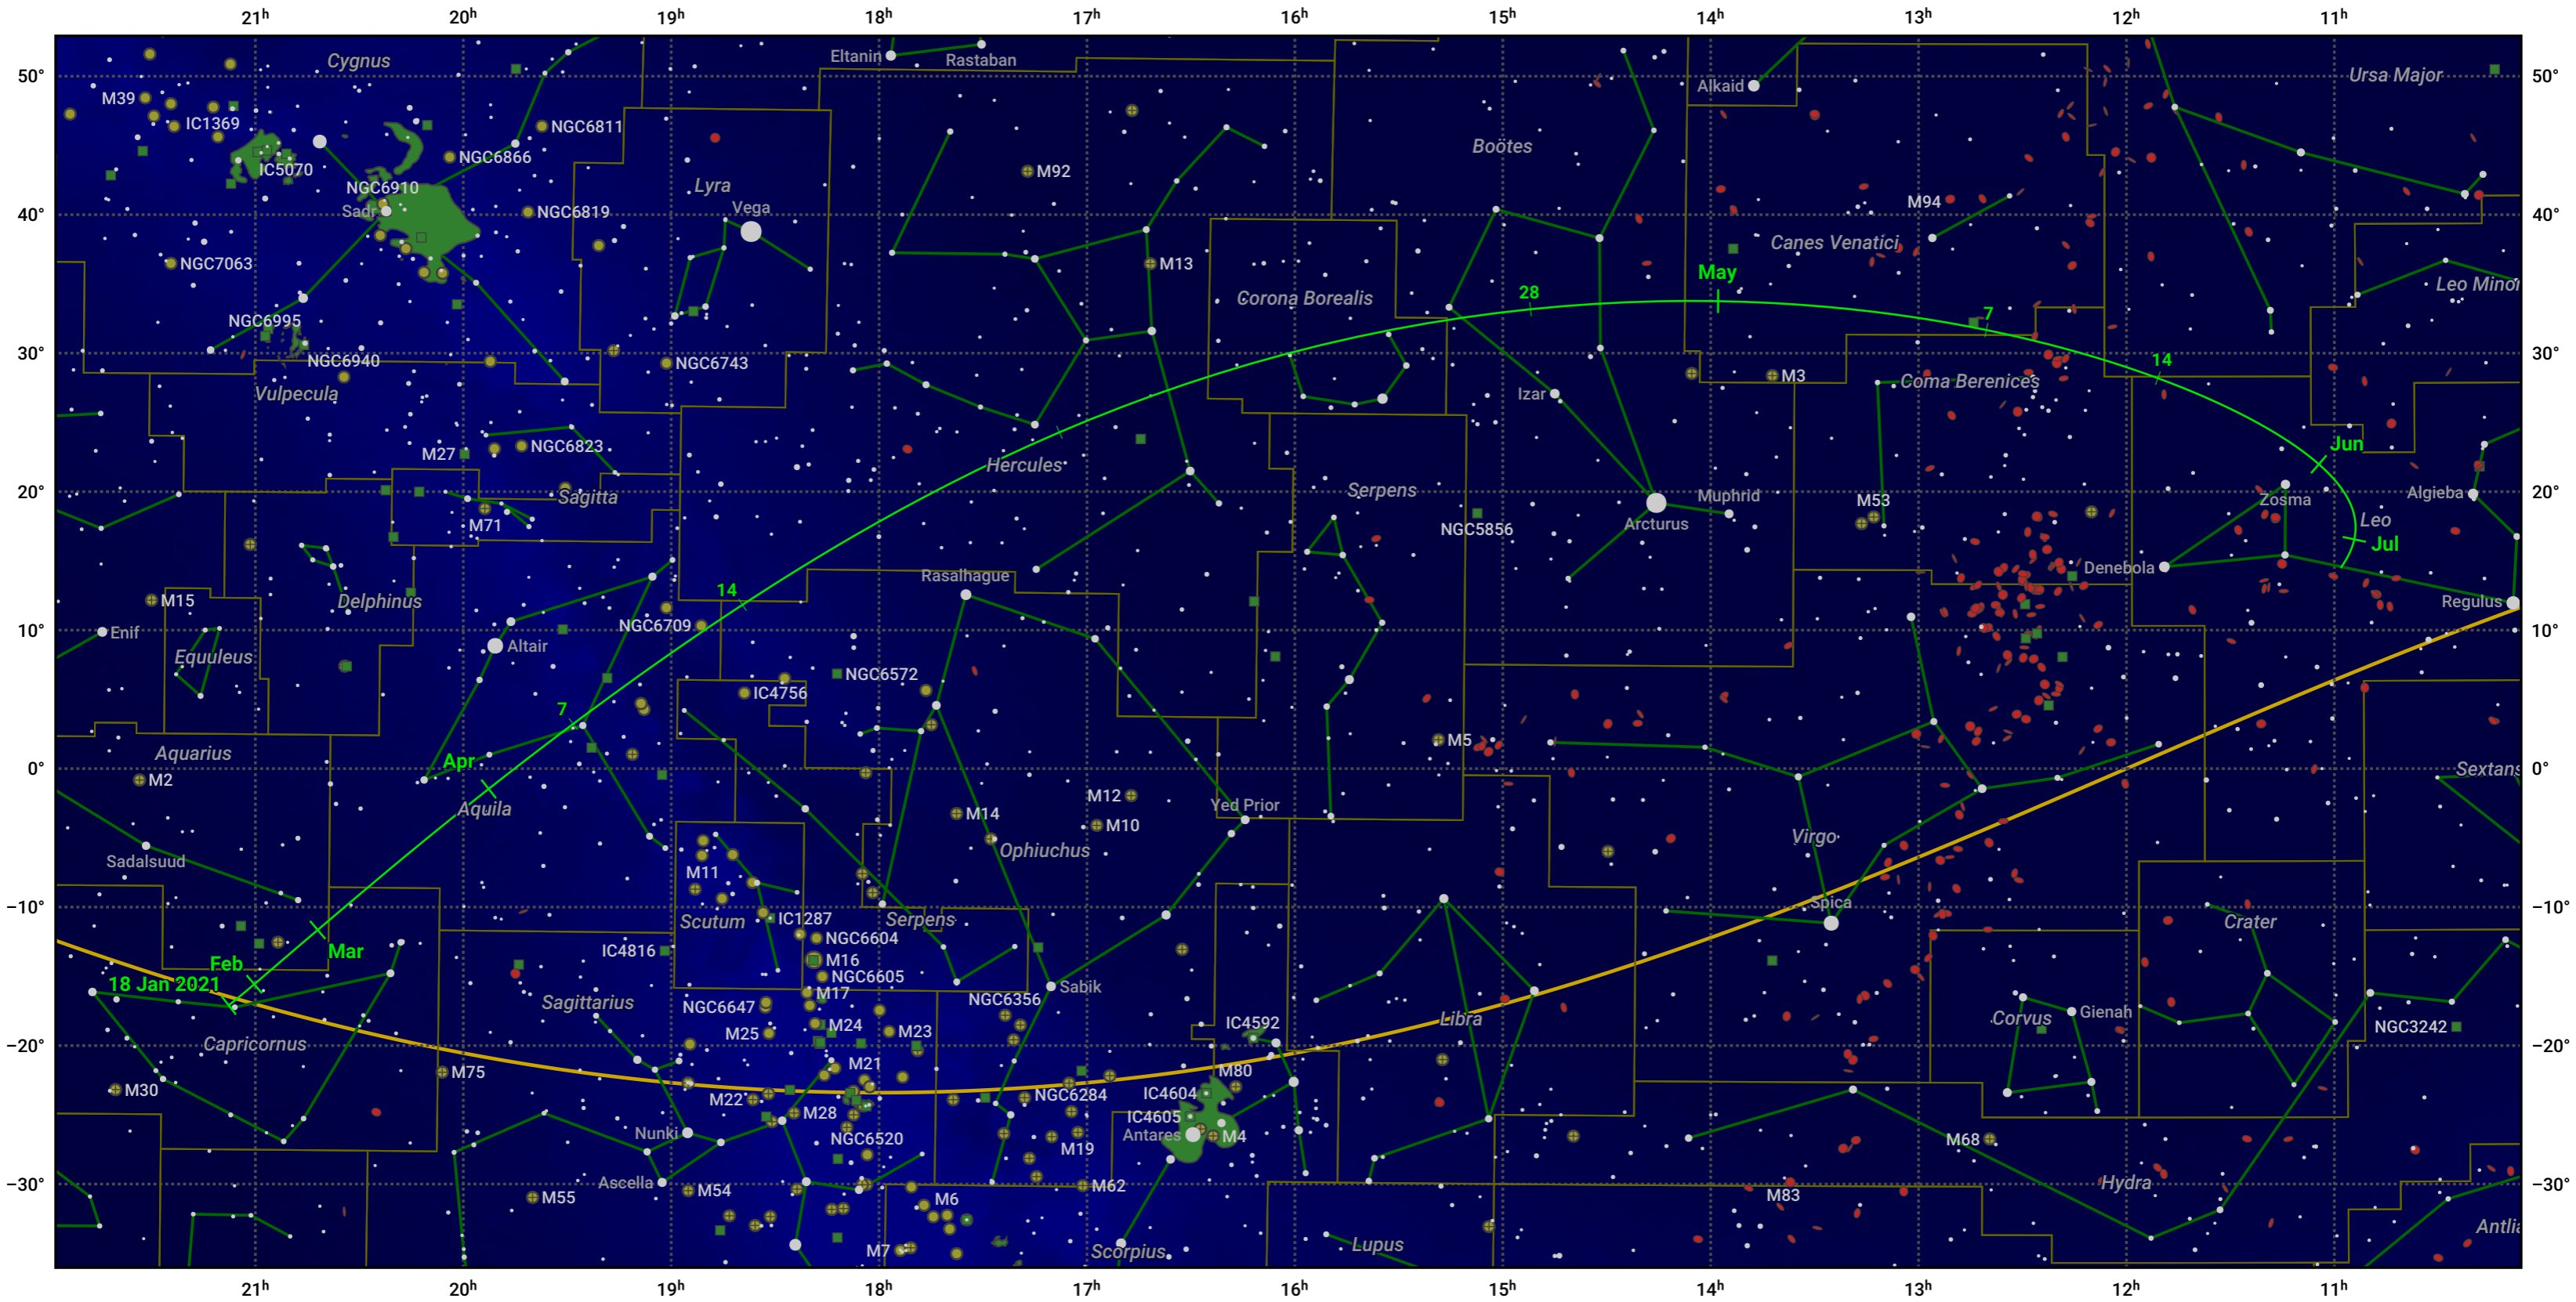

# The path of C/2020 R4 (ATLAS) starting on 18 Jan 2021

© Dominic Ford 2011–2024. Date markers placed at midnight UTC. Downloaded from <https://in-the-sky.org>

Magnitude scale:  -6.0  -5.0  -4.0  -3.0  -2.0  -1.0  0.0

— Ecliptic Plane

Galaxy  
  Bright nebula  
  Open cluster  
  Globular cluster

Date	Mag
2021 Feb 5	11.2
2021 Feb 28	10.2
2021 Mar 1	10.1
2021 May 1	10.1
2021 May 9	11.2
2021 May 17	12.3
2021 May 26	13.4
2021 Jun 5	14.5
2021 Jun 16	15.5
2021 Jun 29	16.5
2021 Jul 1	16.7
2021 Jul 14	17.5