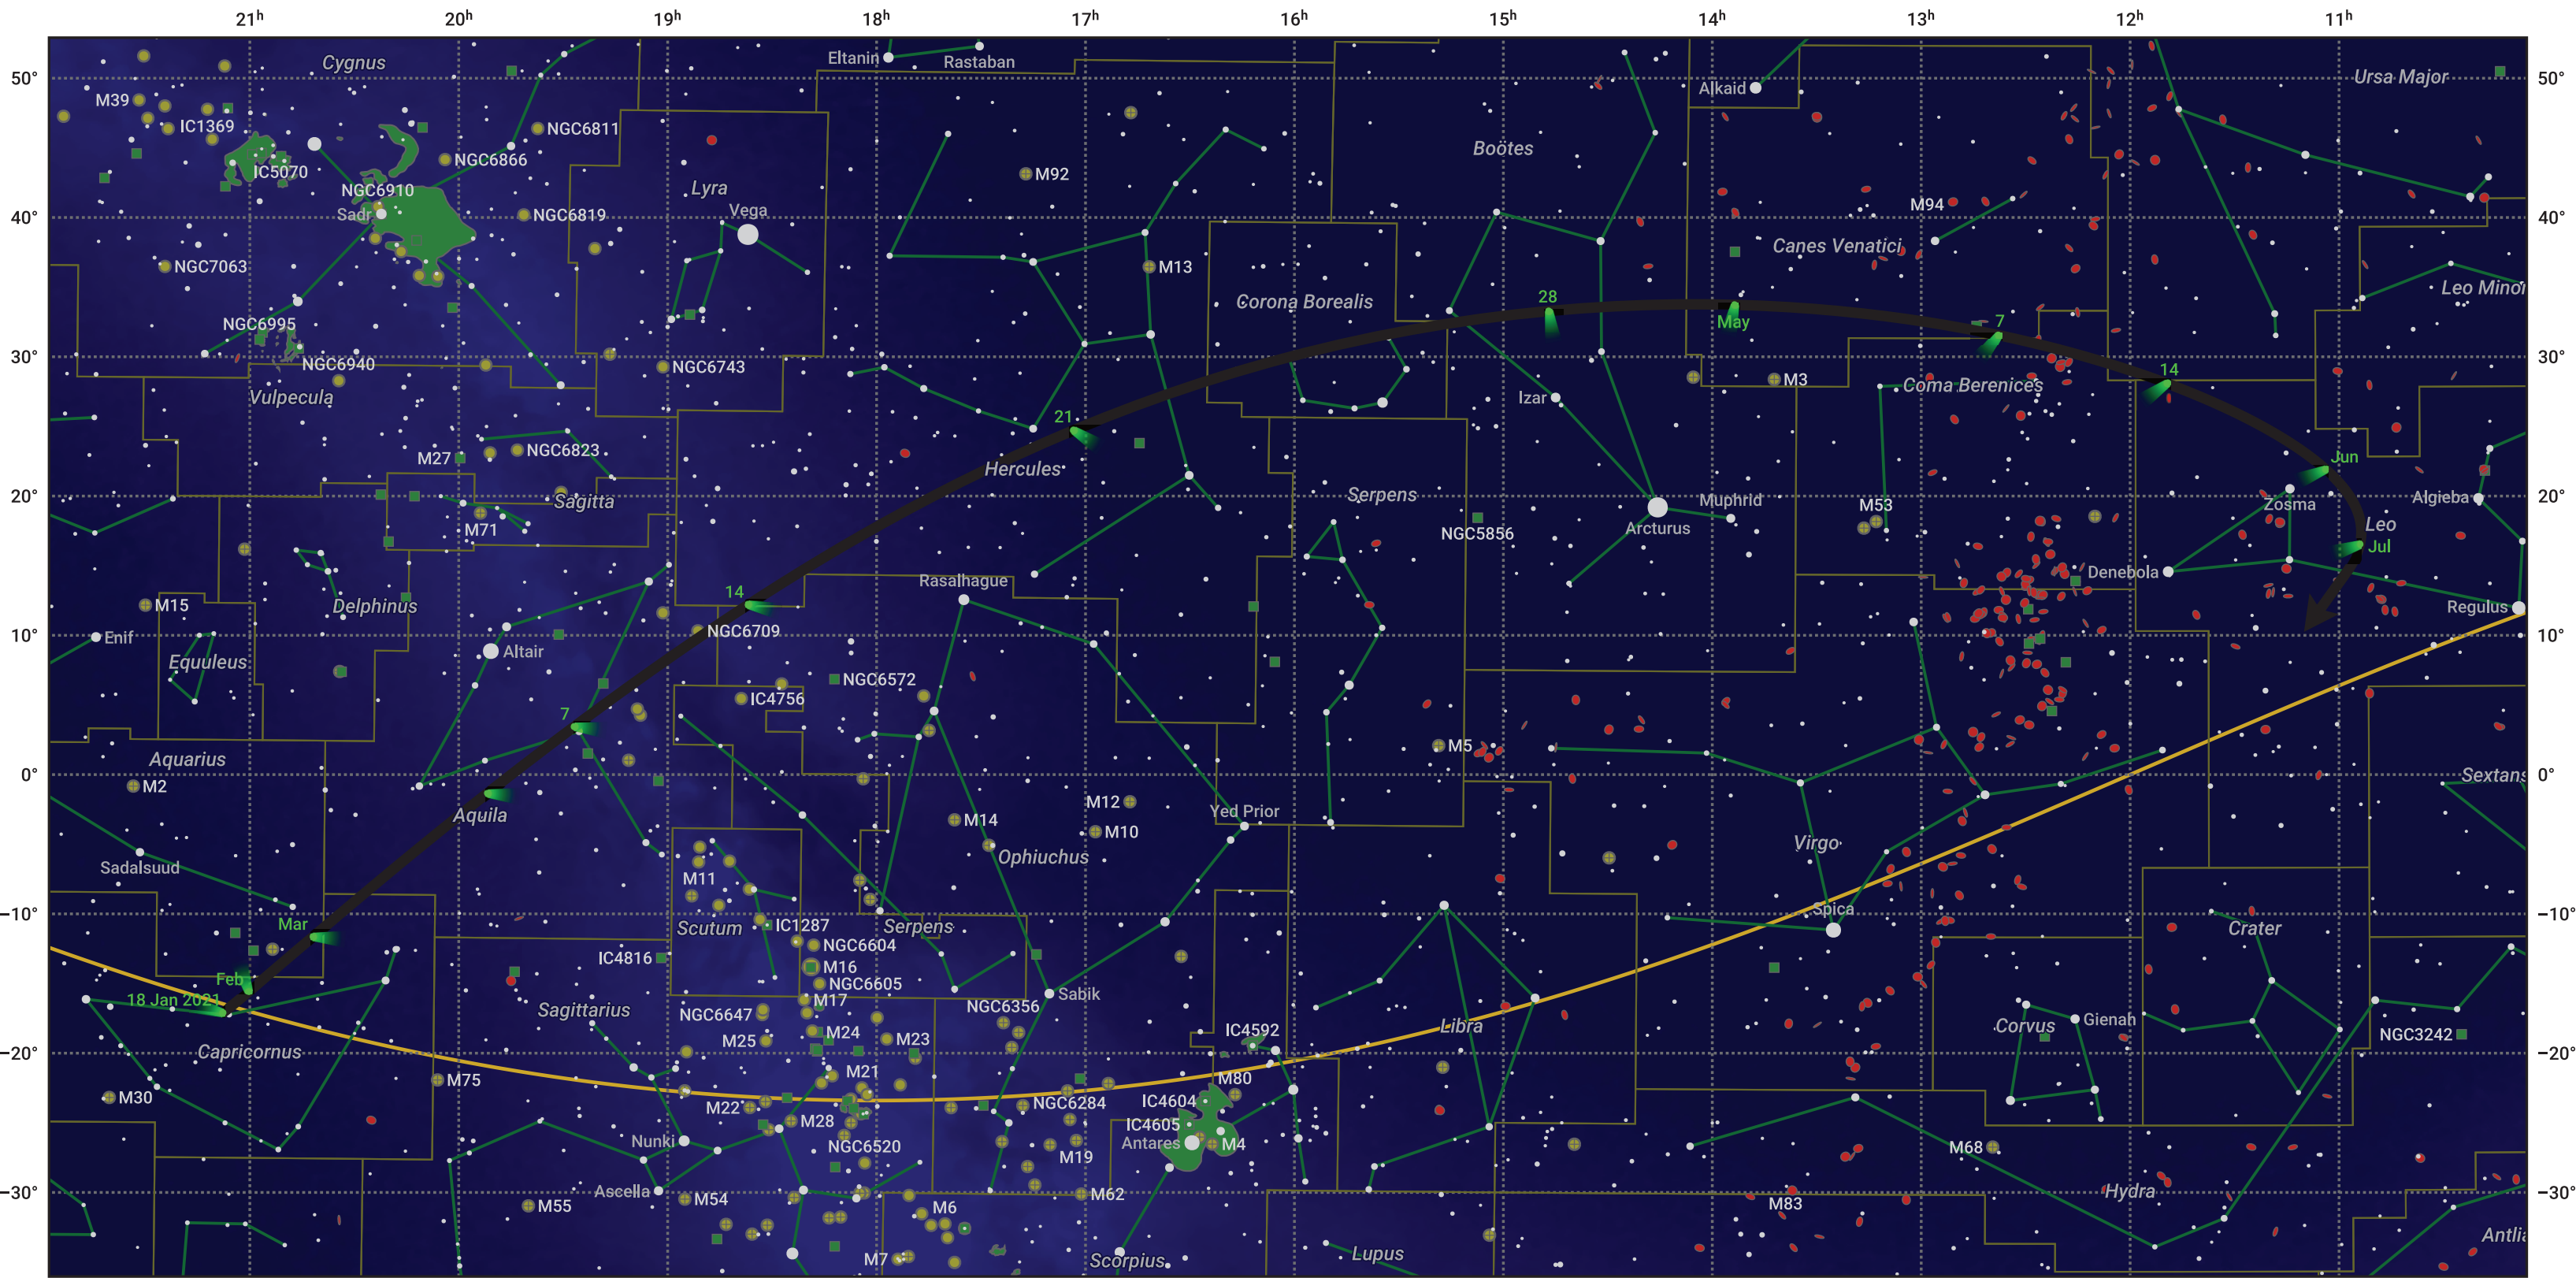

The path of C/2020 R4 (ATLAS) starting on 18 Jan 2021

© Dominic Ford 2011–2024. Date markers placed at midnight UTC. Downloaded from <https://in-the-sky.org>

Magnitude scale: ● -6.0 ● -5.0 ● -4.0 ● -3.0 ● -2.0 ● -1.0 ● 0.0

— Ecliptic Plane

● Galaxy ■ Bright nebula ● Open cluster ● Globular cluster

Date	Mag
2021 Feb 5	11.1
2021 Feb 28	10.1
2021 Mar 1	10.1
2021 May 1	10.1
2021 May 8	11.1
2021 May 16	12.3
2021 May 25	13.4
2021 Jun 4	14.4
2021 Jun 15	15.4
2021 Jun 28	16.5
2021 Jul 1	16.7
2021 Jul 13	17.5