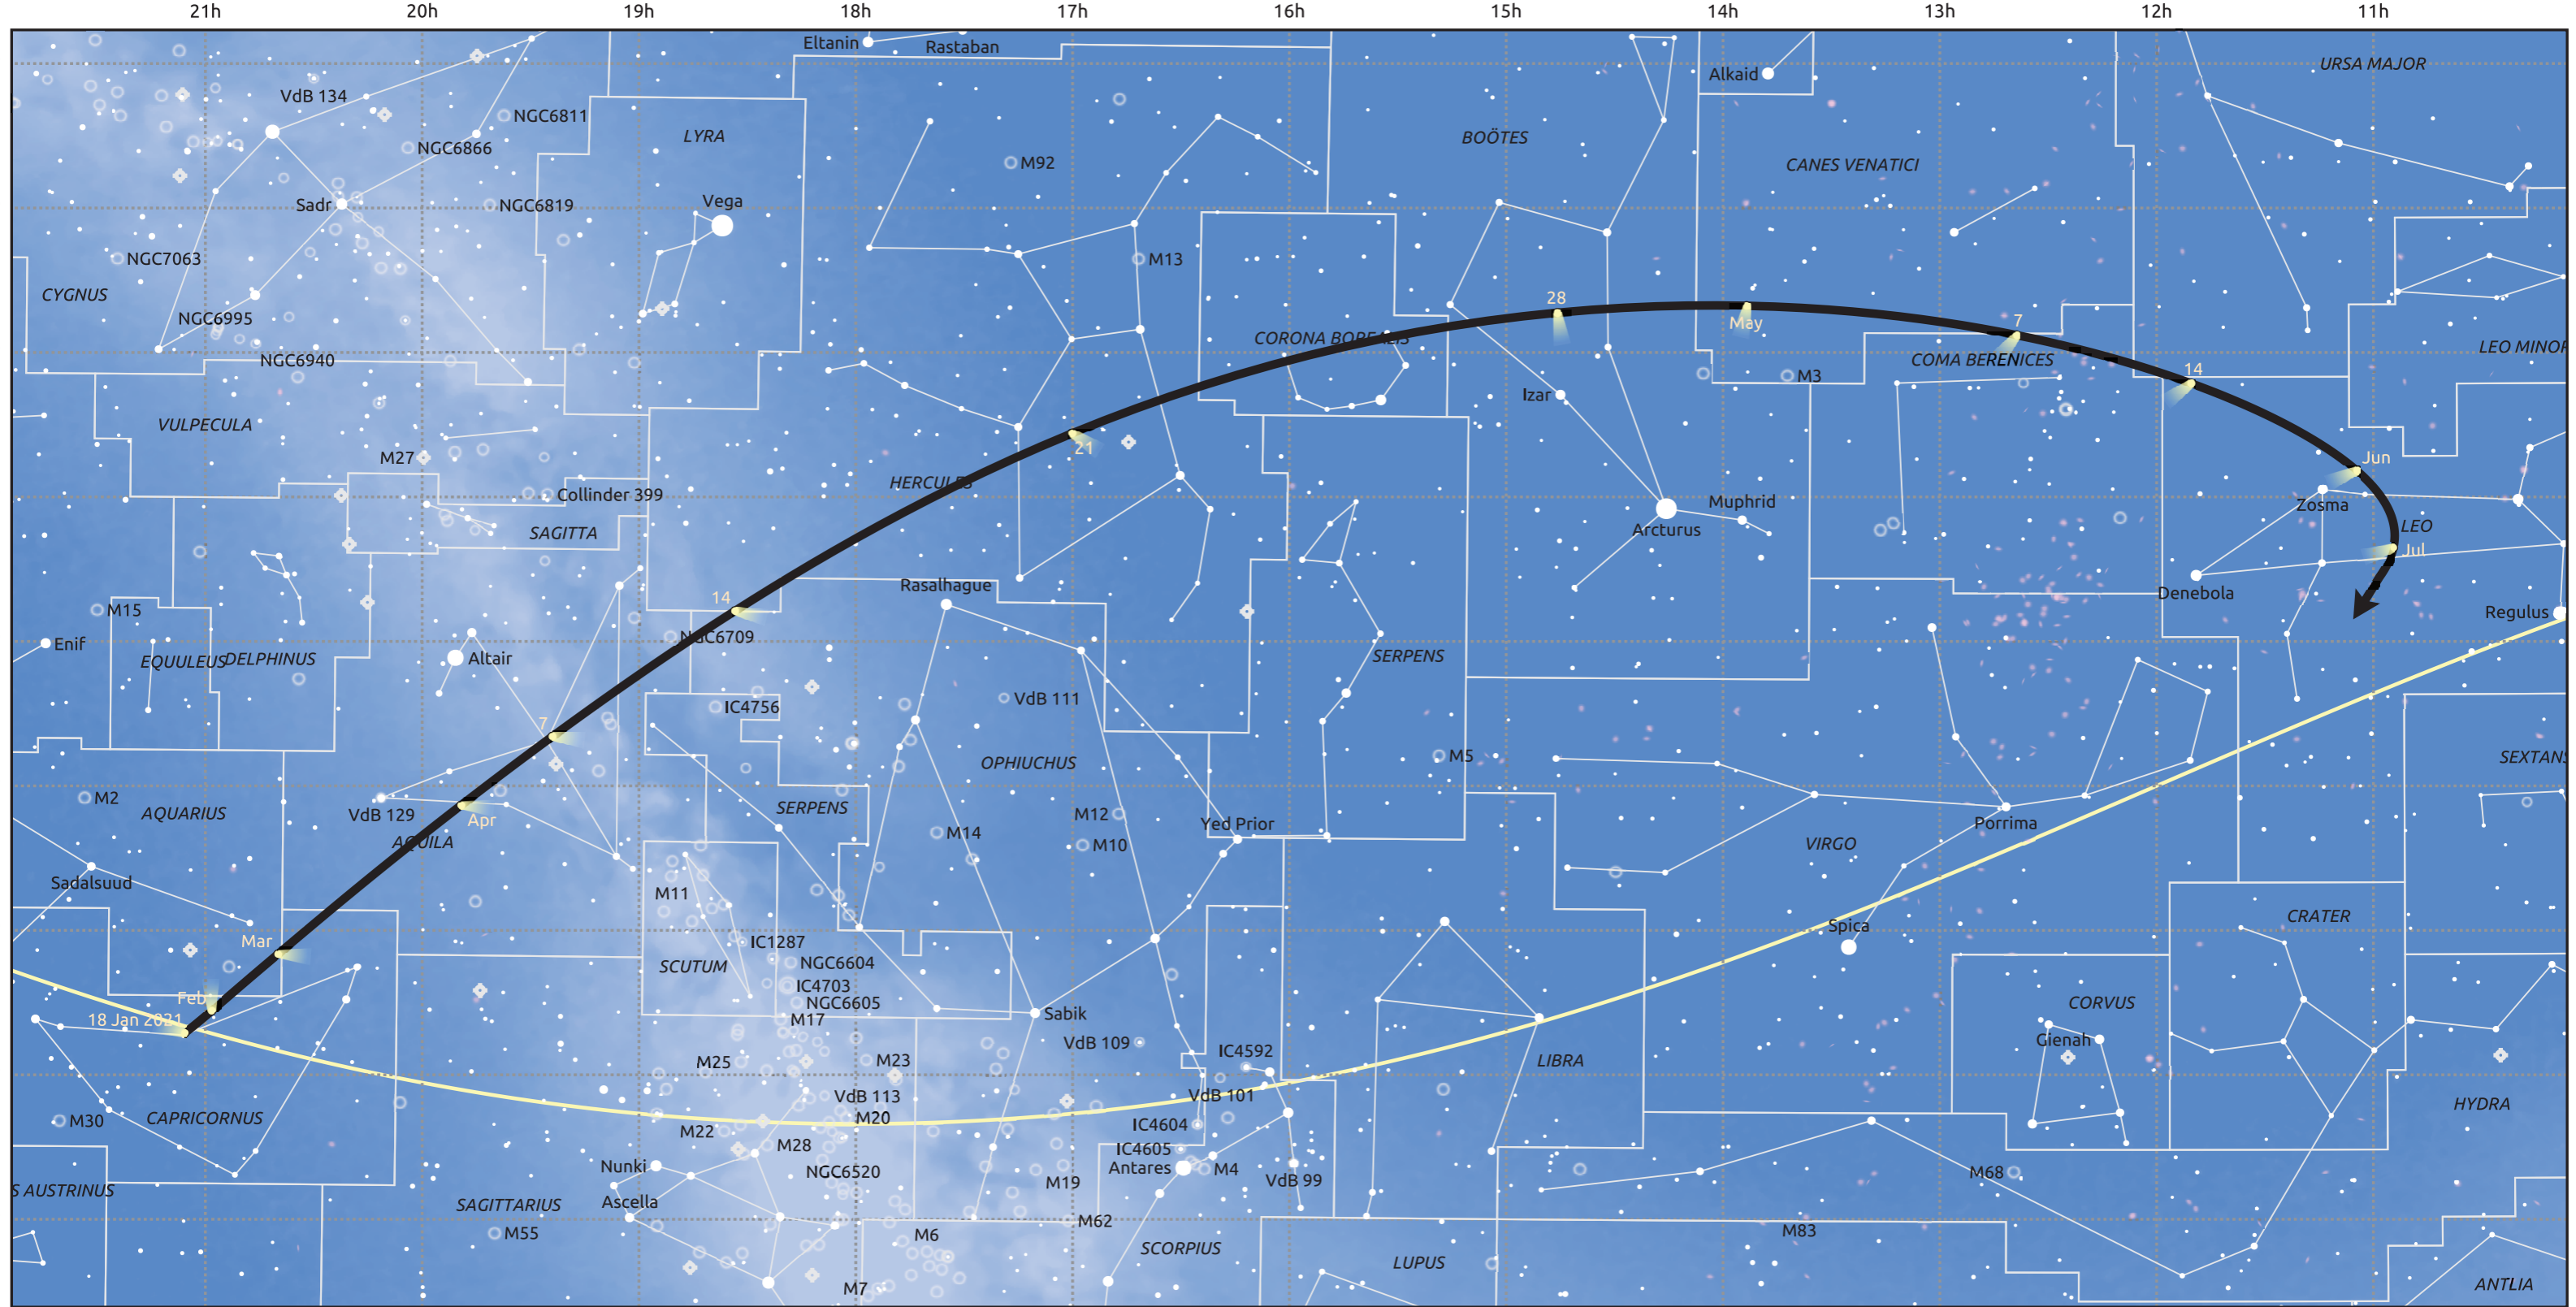

# The path of C/2020 R4 (ATLAS) starting on 18 Jan 2021

© Dominic Ford 2011–2025. Date markers placed at midnight UTC. Downloaded from <https://in-the-sky.org>

Magnitude scale: ● 6.0 ● 5.0 ● 4.0 ● 3.0 ● 2.0 ● 1.0 ● 0.0

— Ecliptic Plane

Galaxy Bright nebula Open cluster Globular cluster Planetary nebula

Date	Mag
2021 Feb 5	11.1
2021 Mar 1	10.1
2021 May 1	10.2
2021 May 8	11.2
2021 May 16	12.3
2021 May 25	13.4
2021 Jun 4	14.5
2021 Jun 15	15.5
2021 Jun 28	16.5
2021 Jul 1	16.7
2021 Jul 13	17.5