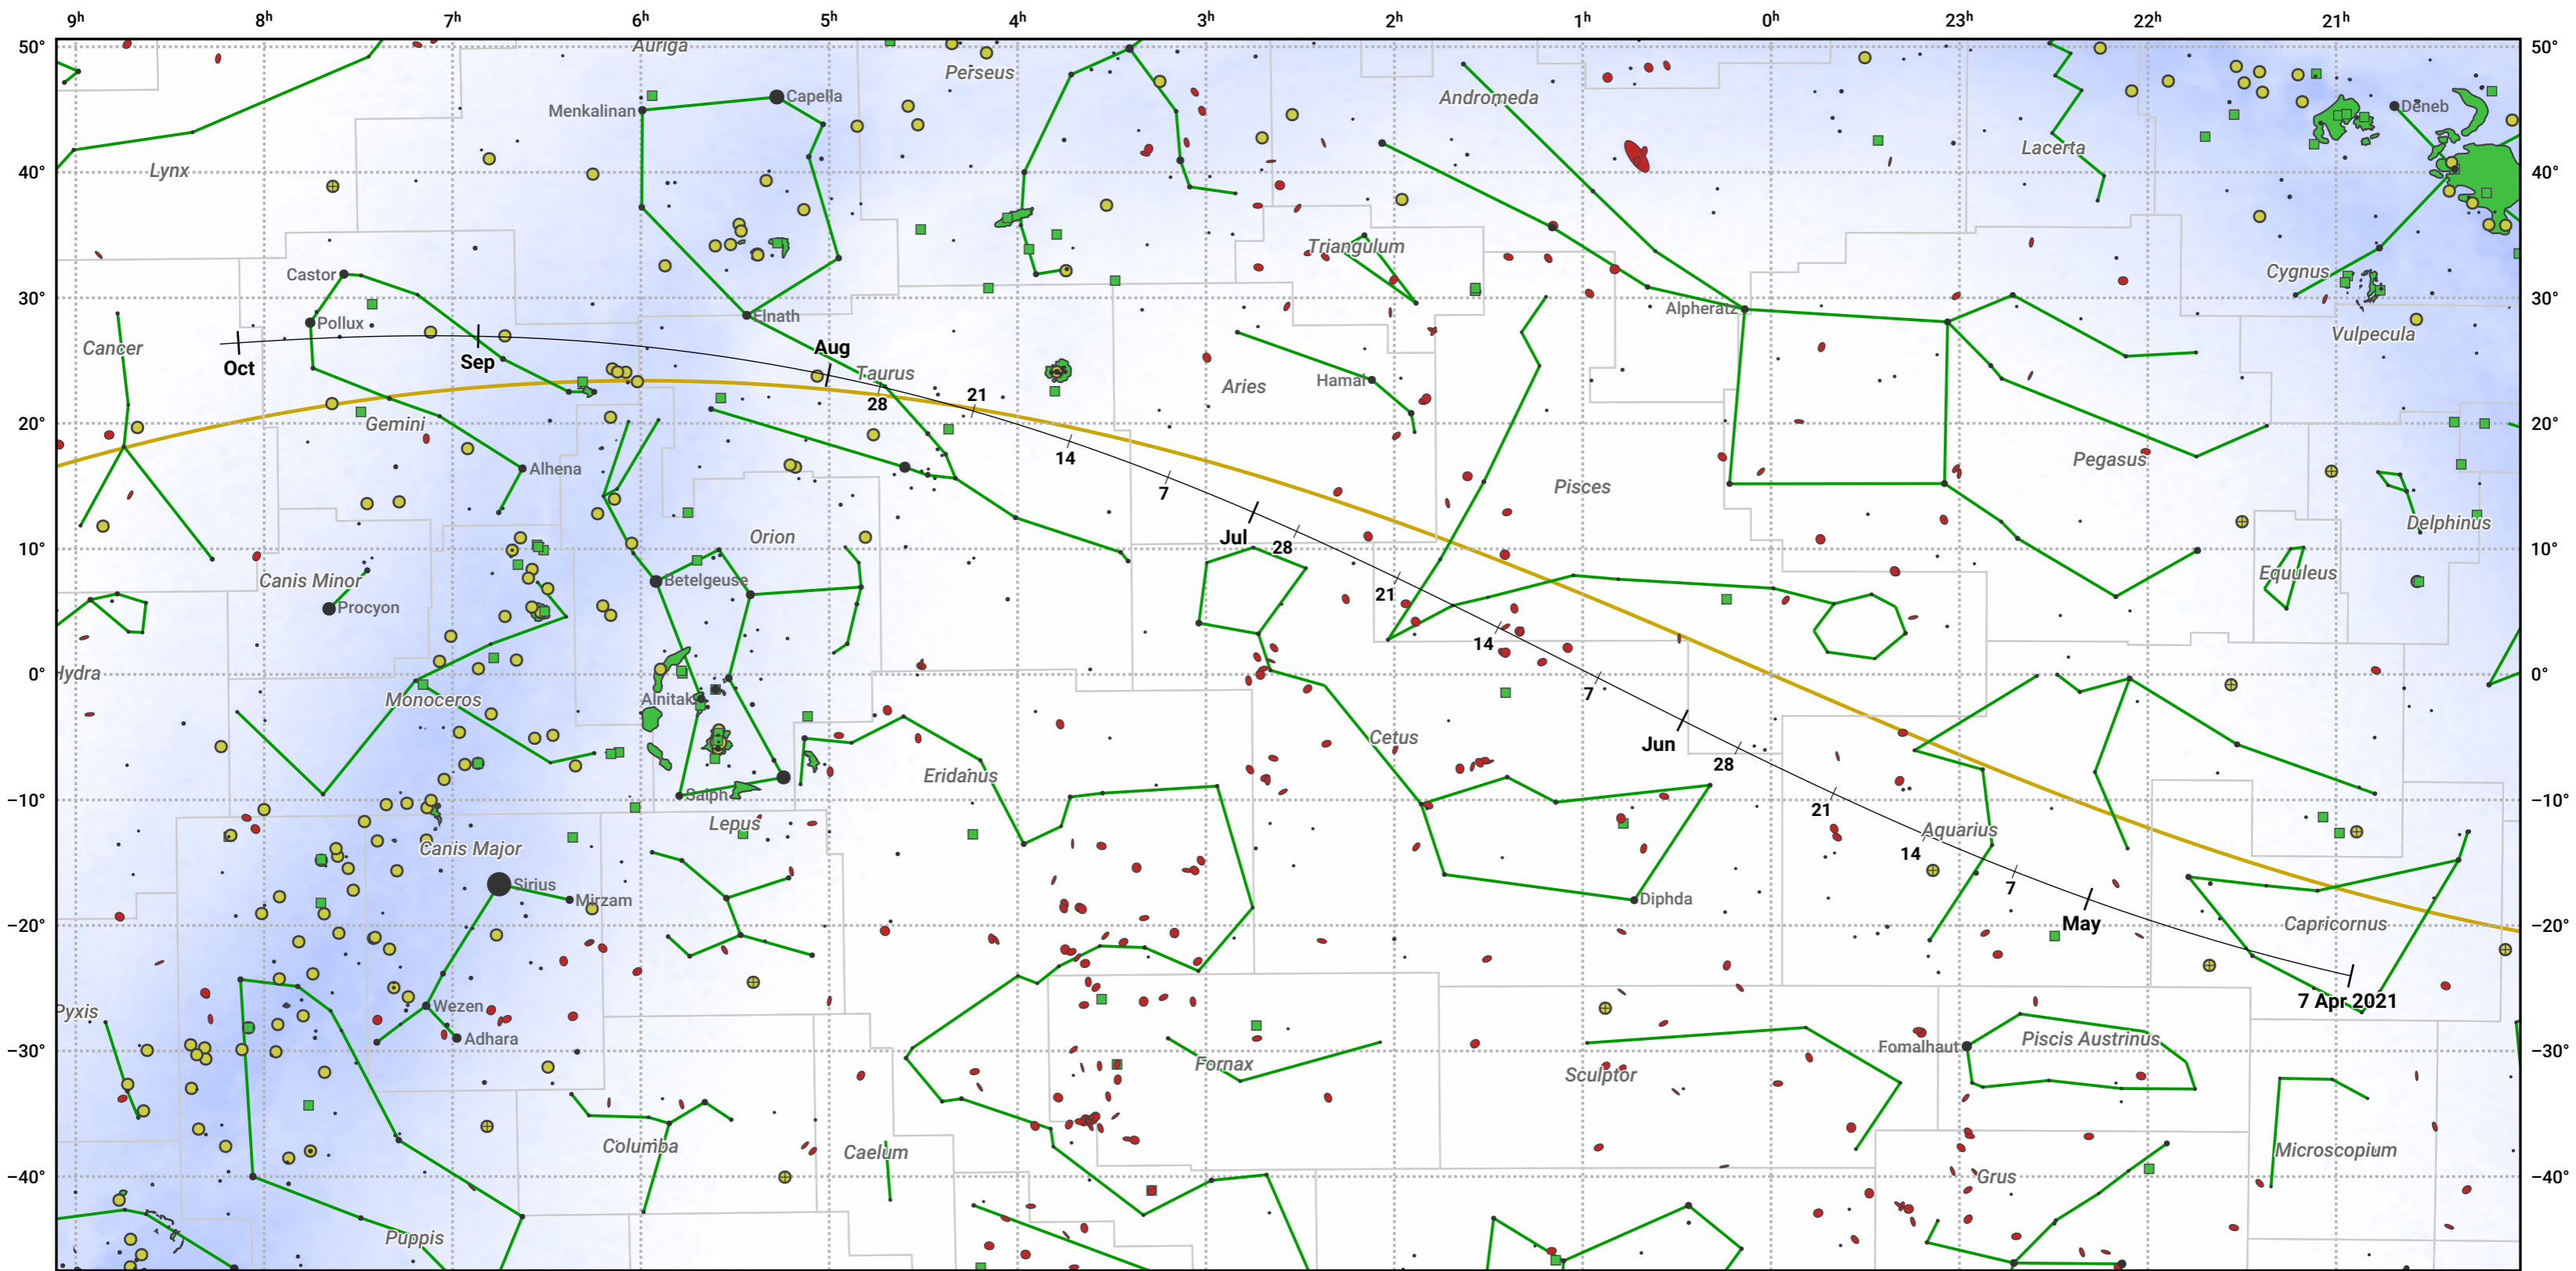

# The path of 15P/Finlay starting on 7 Apr 2021

© Dominic Ford 2011–2024. Date markers placed at midnight UTC. Downloaded from <https://in-the-sky.org>

Magnitude scale: · 5.0 · 4.0 · 3.0 · 2.0 · 1.0 ● 0.0 ● -1.0 ● -2.0

— Ecliptic Plane

● Galaxy ■ Bright nebula ● Open cluster ⊕ Globular cluster

Date	Mag
2021 Apr 26	11.3
2021 May 1	11.0
2021 May 14	10.3
2021 Jun 3	9.2
2021 Jul 1	8.4
2021 Sep 1	10.1
2021 Sep 4	10.2
2021 Sep 27	11.2