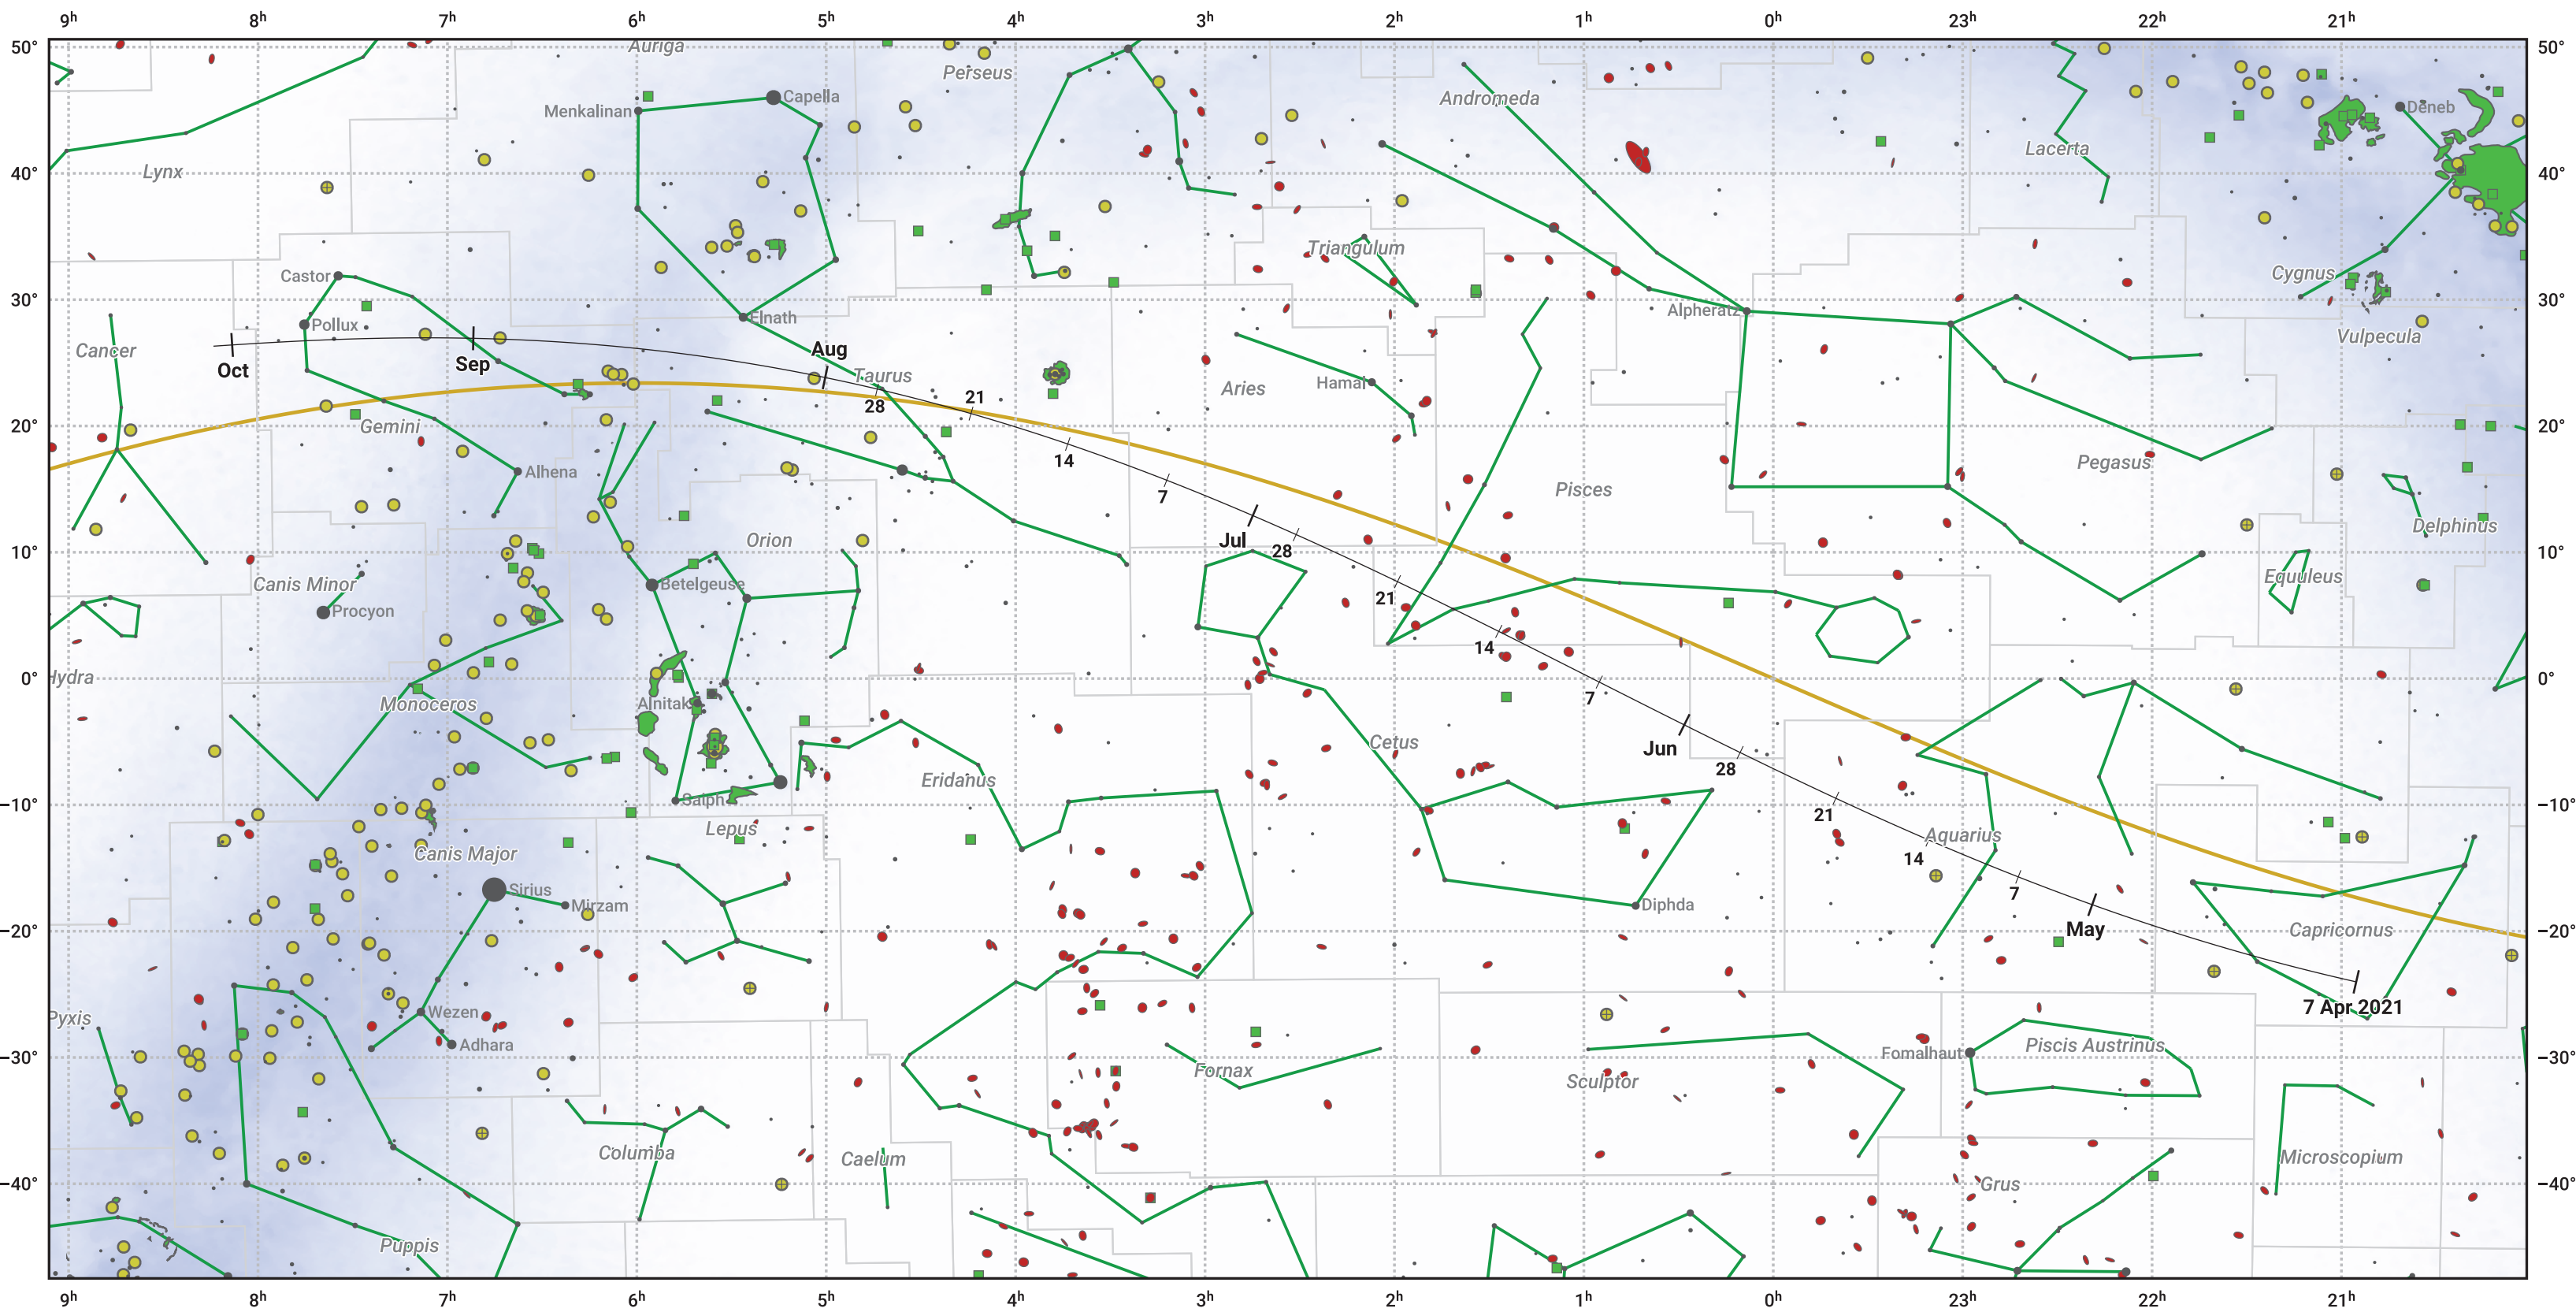

The path of 15P/Finlay starting on 7 Apr 2021

© Dominic Ford 2011–2024. Date markers placed at midnight UTC. Downloaded from <https://in-the-sky.org>

Magnitude scale: ● 5.0 ● 4.0 ● 3.0 ● 2.0 ● 1.0 ● 0.0 ● -1.0 ● -2.0

— Ecliptic Plane

● Galaxy ■ Bright nebula ● Open cluster ⊕ Globular cluster

Date	Mag
2021 Apr 26	11.3
2021 May 1	11.0
2021 May 14	10.3
2021 Jun 3	9.2
2021 Jul 1	8.4
2021 Sep 1	10.1
2021 Sep 4	10.2
2021 Sep 27	11.2