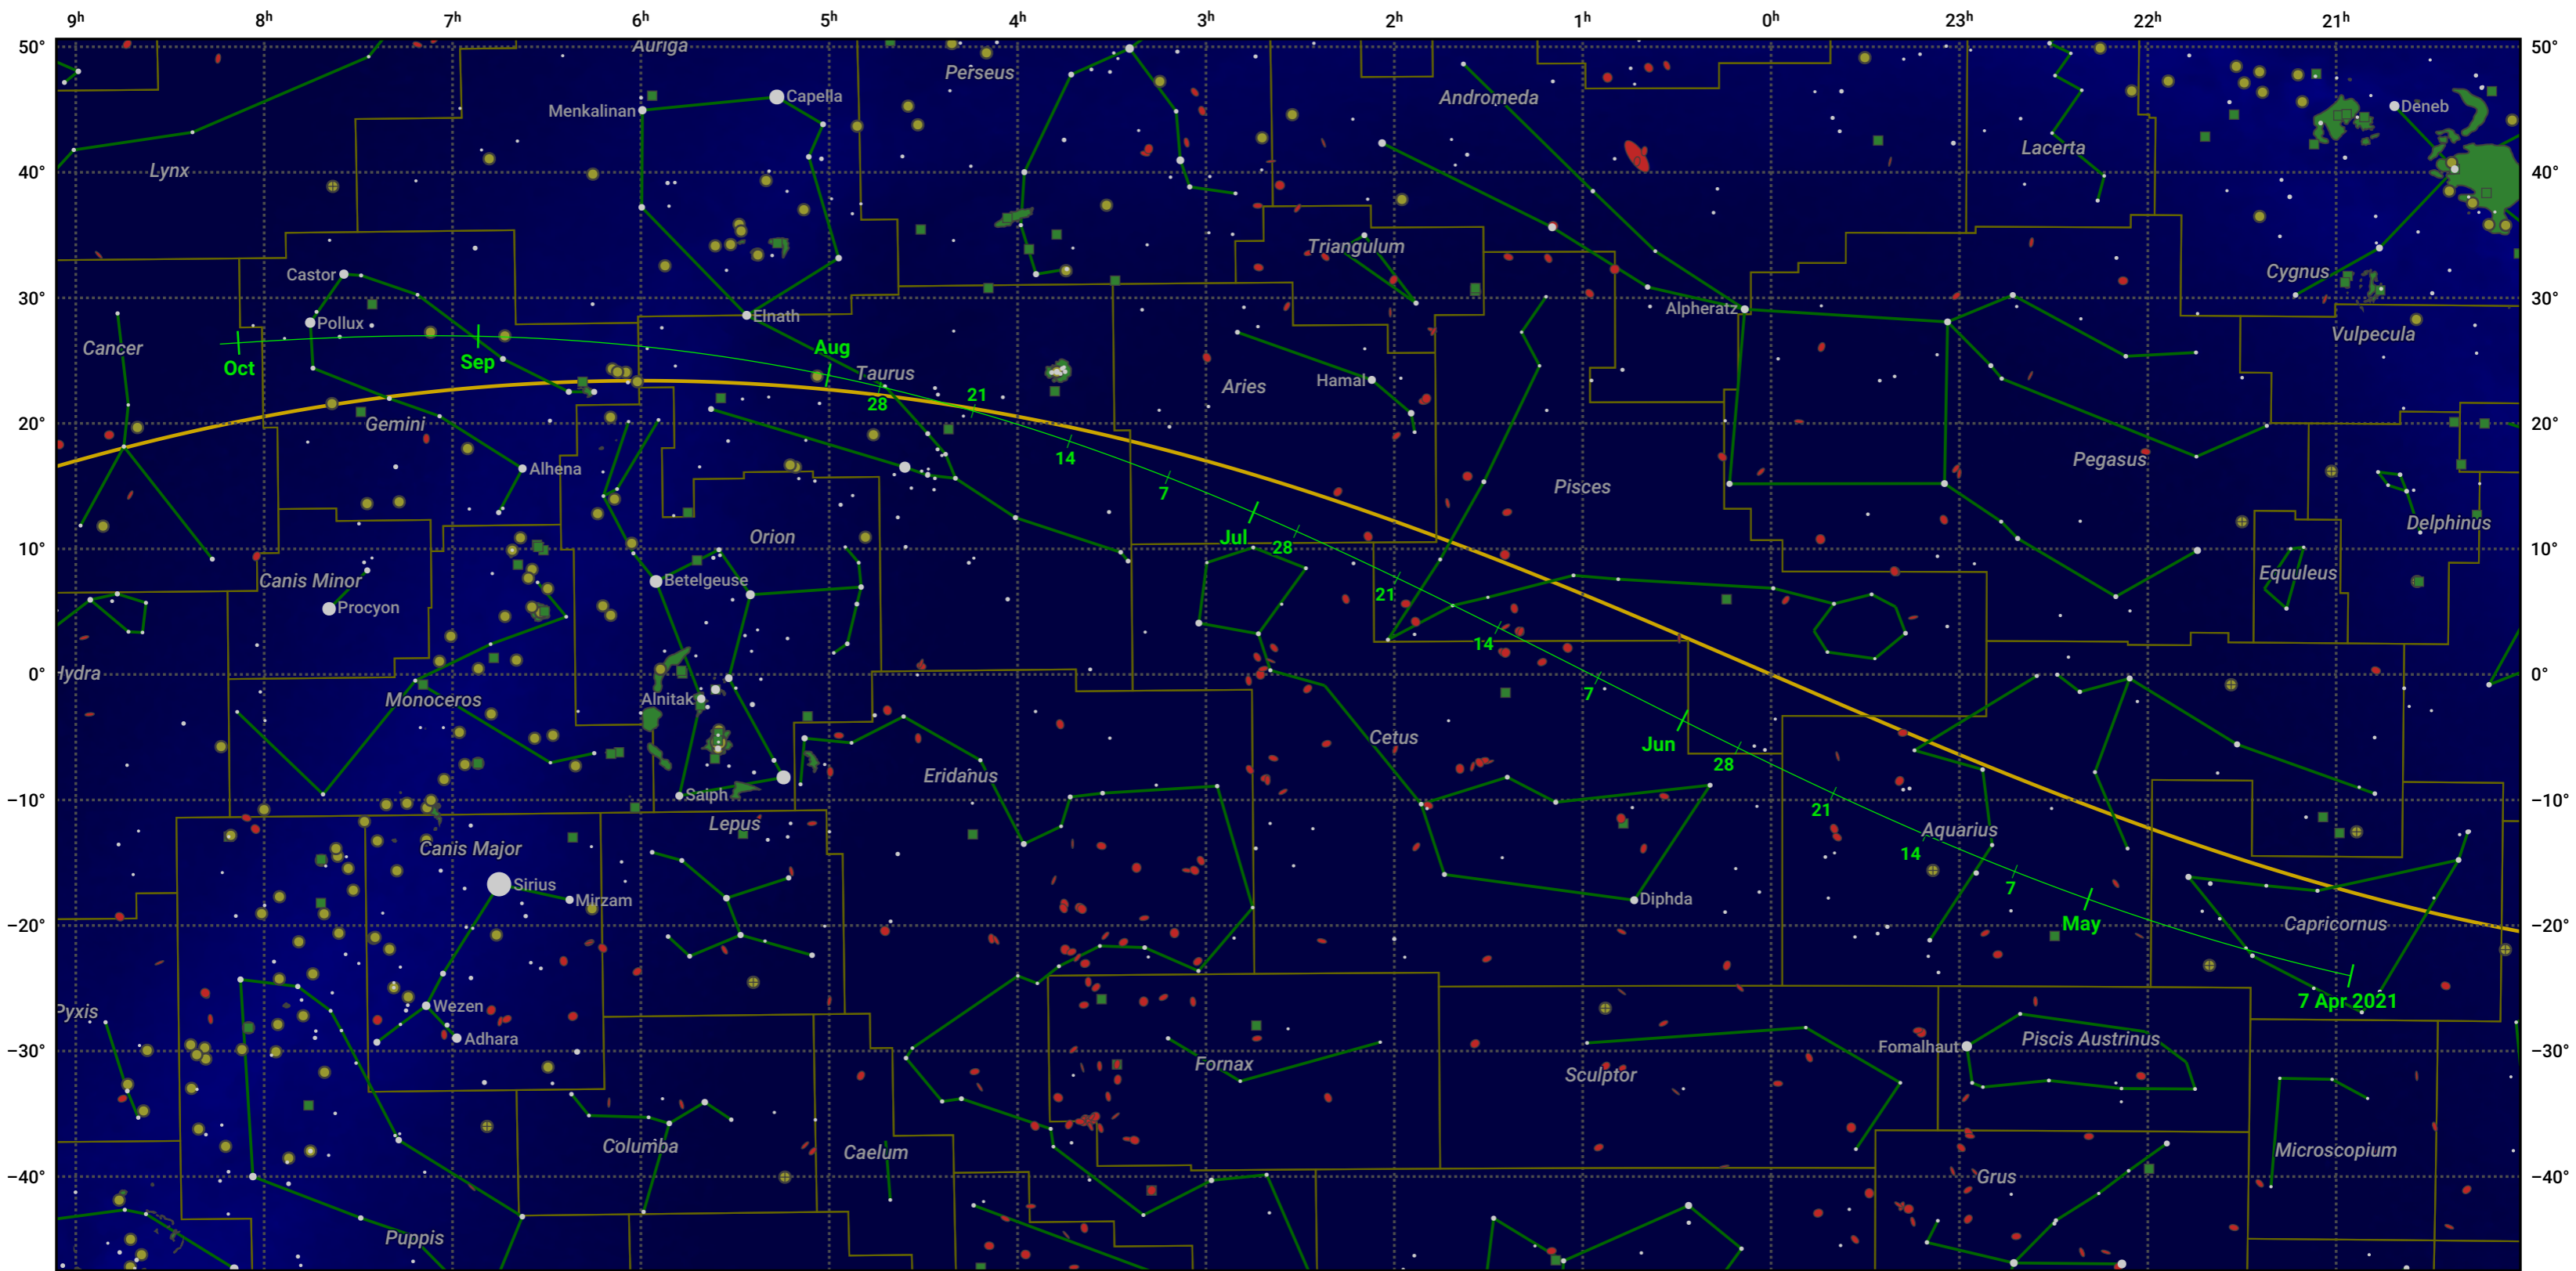

# The path of 15P/Finlay starting on 7 Apr 2021

© Dominic Ford 2011–2024. Date markers placed at midnight UTC. Downloaded from <https://in-the-sky.org>

Magnitude scale:  5.0  4.0  3.0  2.0  1.0  0.0  -1.0  -2.0

Ecliptic Plane

Galaxy  Bright nebula  Open cluster  Globular cluster

Date	Mag
2021 Apr 26	11.3
2021 May 1	11.0
2021 May 14	10.3
2021 Jun 3	9.2
2021 Jul 1	8.4
2021 Sep 1	10.1
2021 Sep 4	10.2
2021 Sep 27	11.2