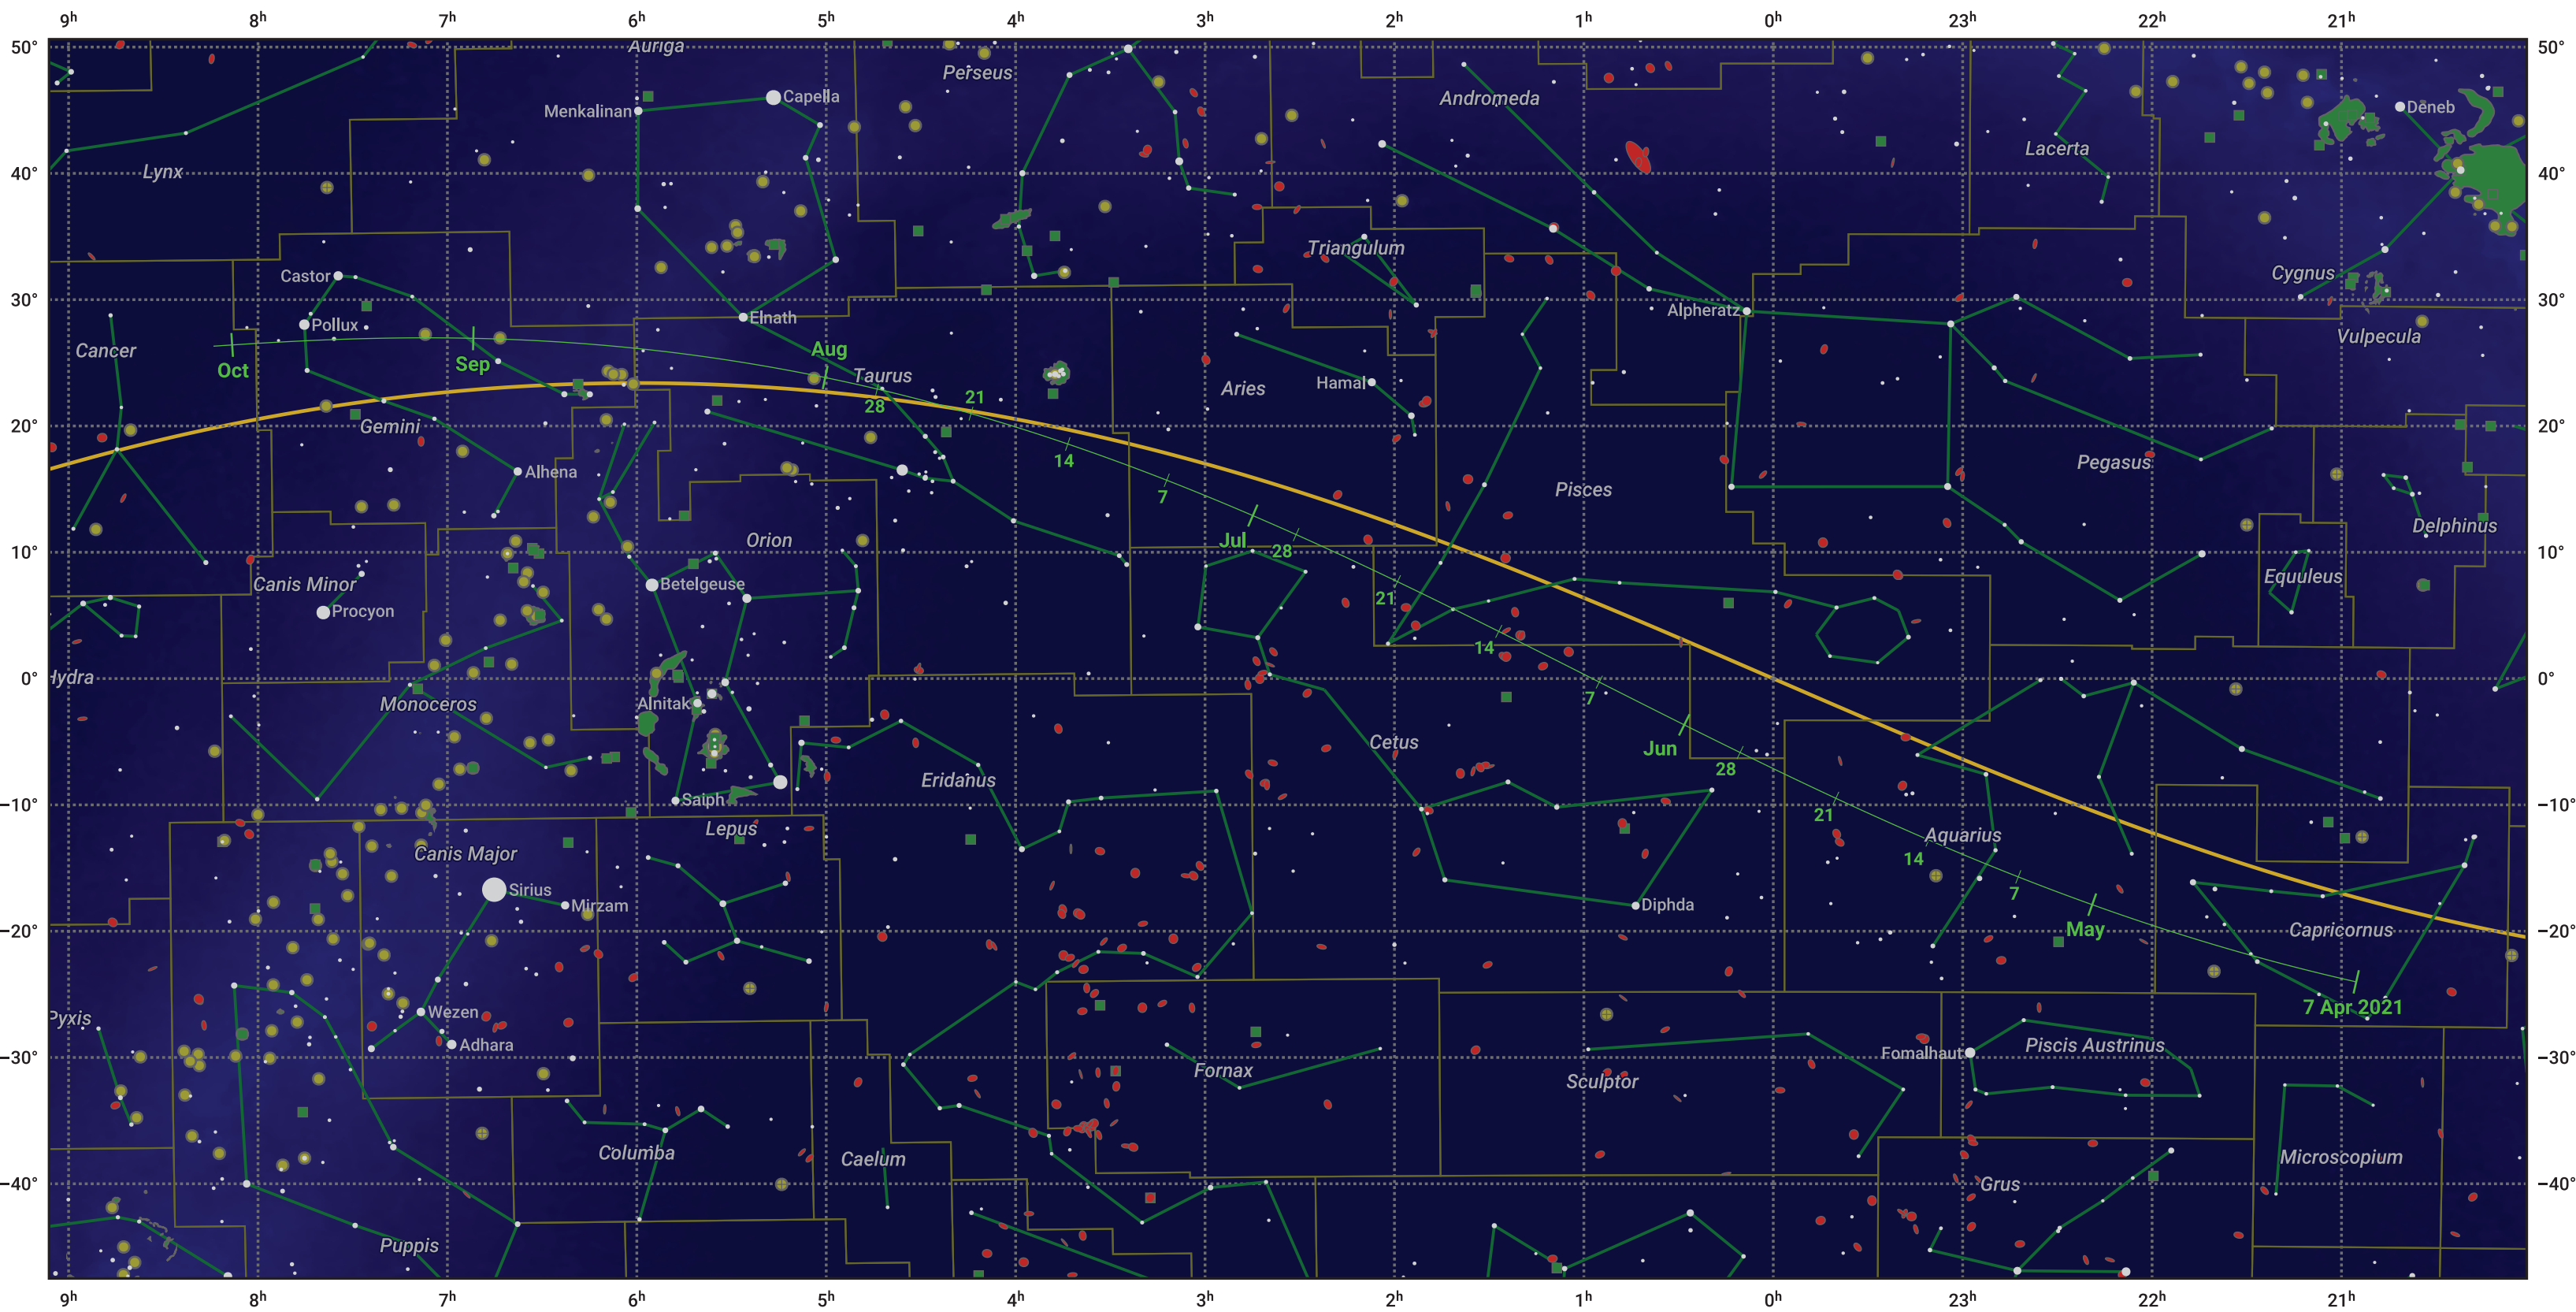

The path of 15P/Finlay starting on 7 Apr 2021

© Dominic Ford 2011–2024. Date markers placed at midnight UTC. Downloaded from <https://in-the-sky.org>

Magnitude scale: -5.0 -4.0 -3.0 -2.0 -1.0 -2.0

Ecliptic Plane

Galaxy Bright nebula Open cluster Globular cluster

Date	Mag
2021 Apr 26	11.3
2021 May 1	11.0
2021 May 14	10.3
2021 Jun 3	9.2
2021 Jul 1	8.4
2021 Sep 1	10.1
2021 Sep 4	10.2
2021 Sep 27	11.2