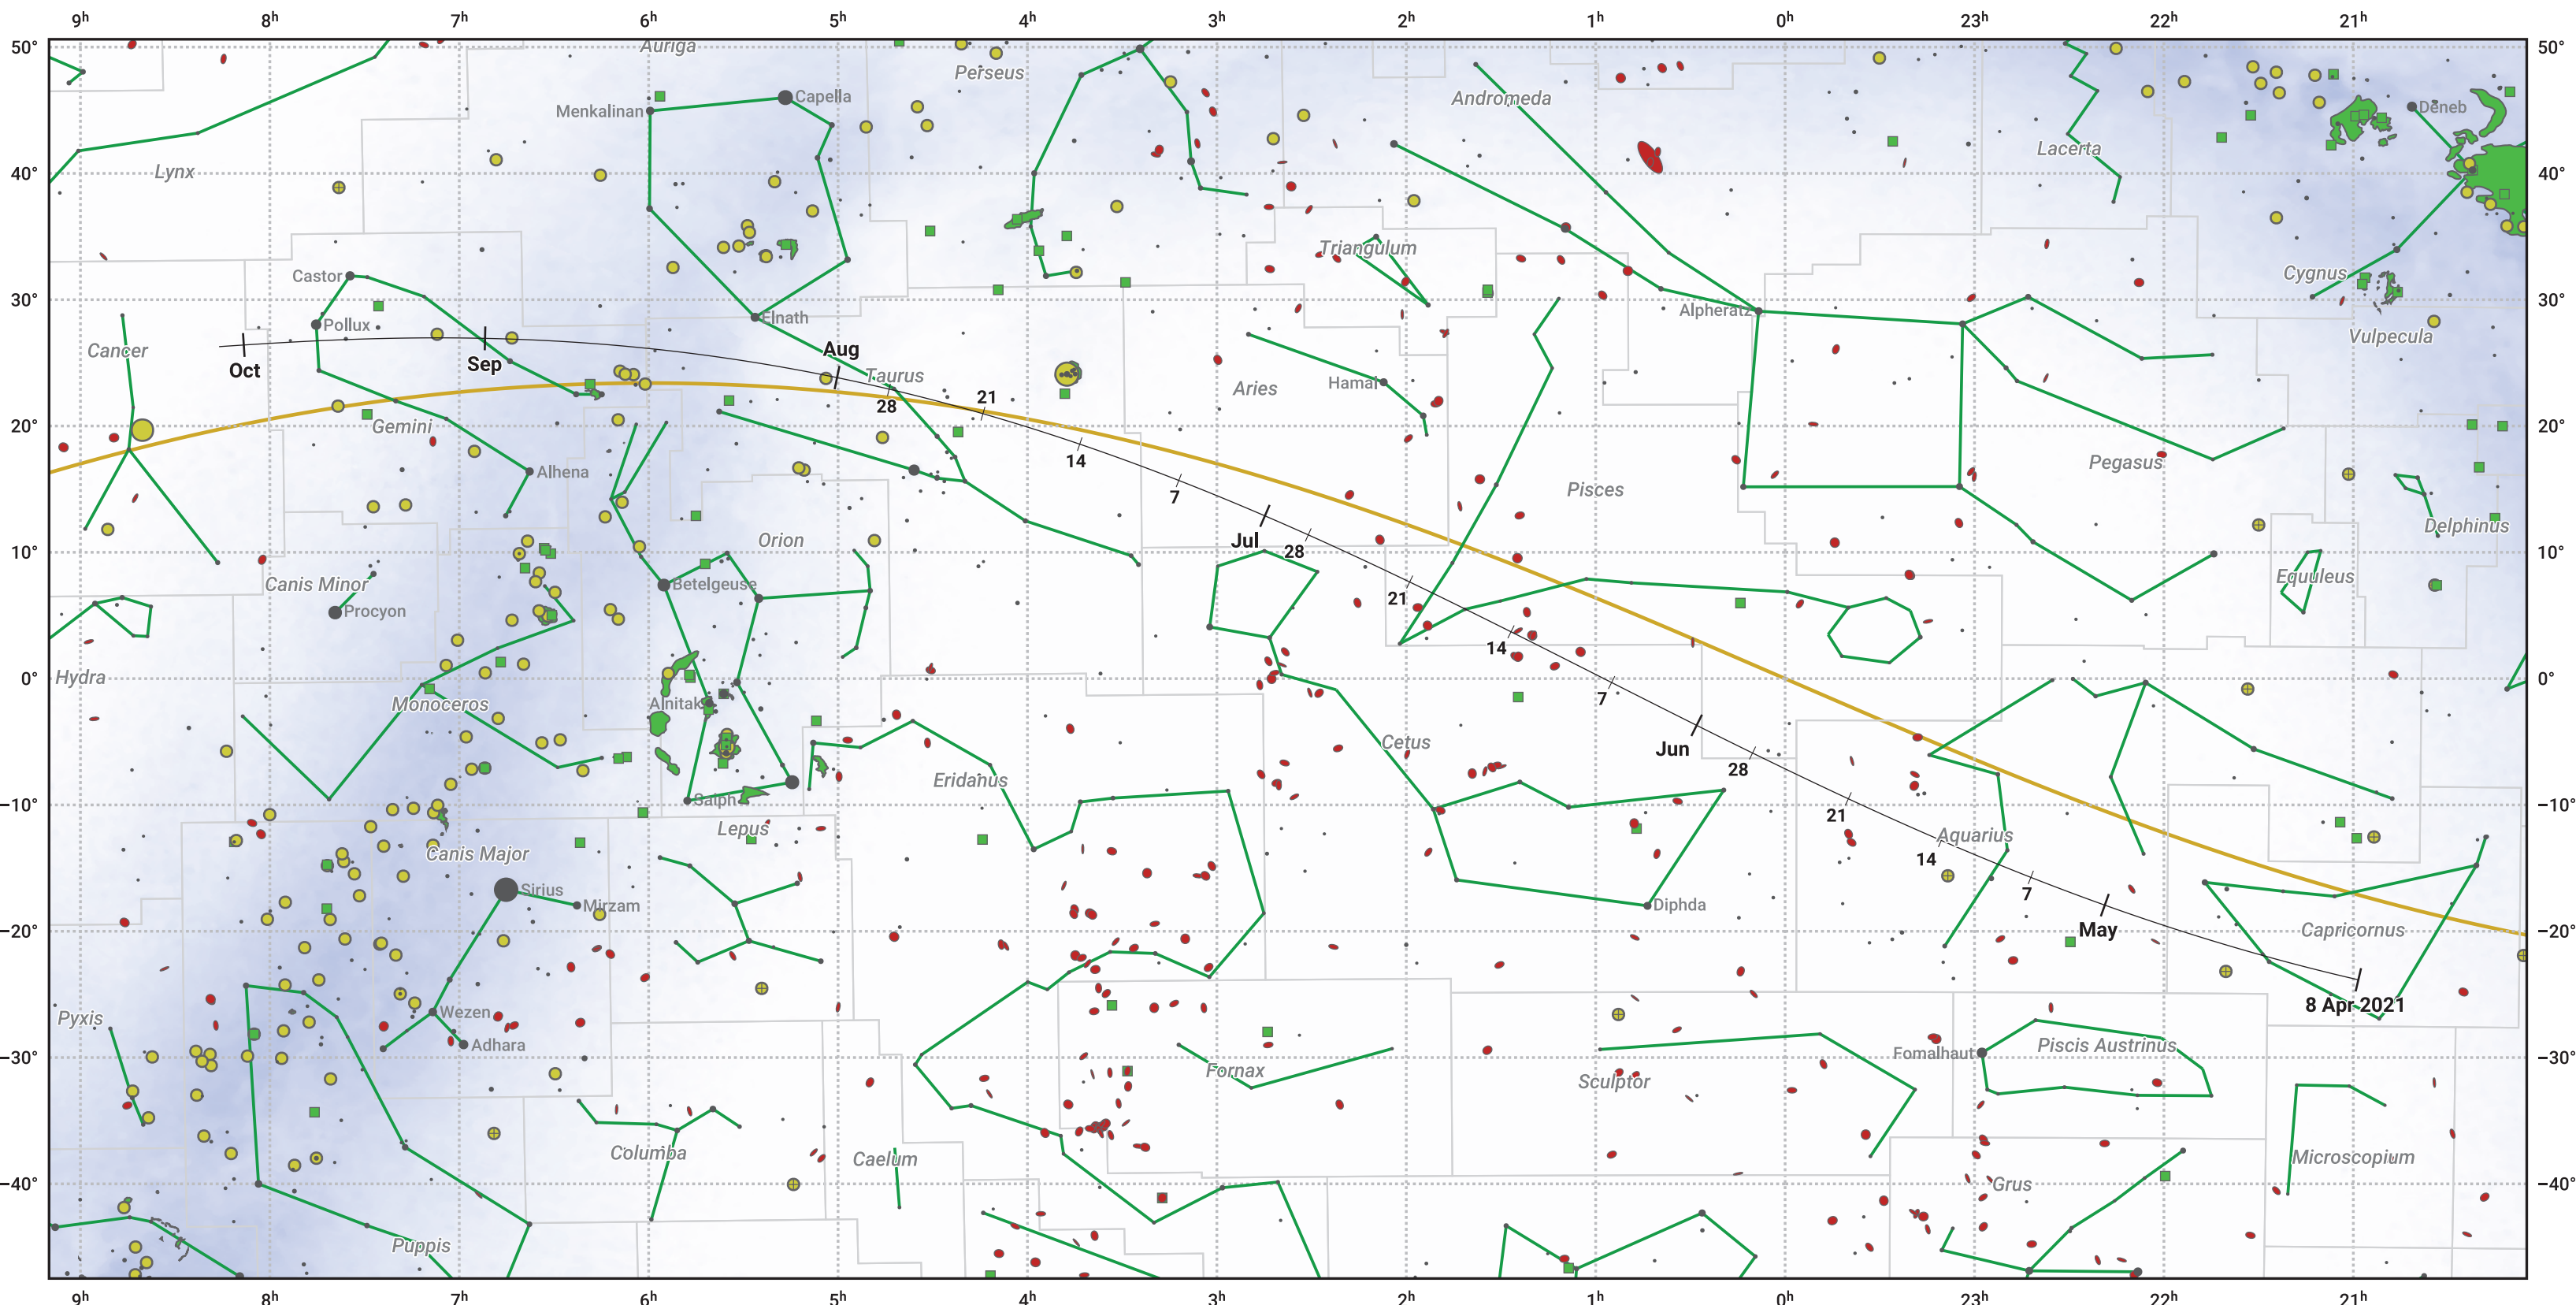

The path of 15P/Finlay starting on 8 Apr 2021

© Dominic Ford 2011–2024. Date markers placed at midnight UTC. Downloaded from <https://in-the-sky.org>

Magnitude scale: • 5.0 • 4.0 • 3.0 • 2.0 • 1.0 • 0.0 ● -1.0 ● -2.0

— Ecliptic Plane

● Galaxy ■ Bright nebula ● Open cluster ● Globular cluster

Date	Mag
2021 Apr 27	11.2
2021 May 1	11.0
2021 May 15	10.2
2021 Jun 4	9.2
2021 Jul 1	8.4
2021 Sep 1	10.1
2021 Sep 3	10.2
2021 Sep 26	11.2