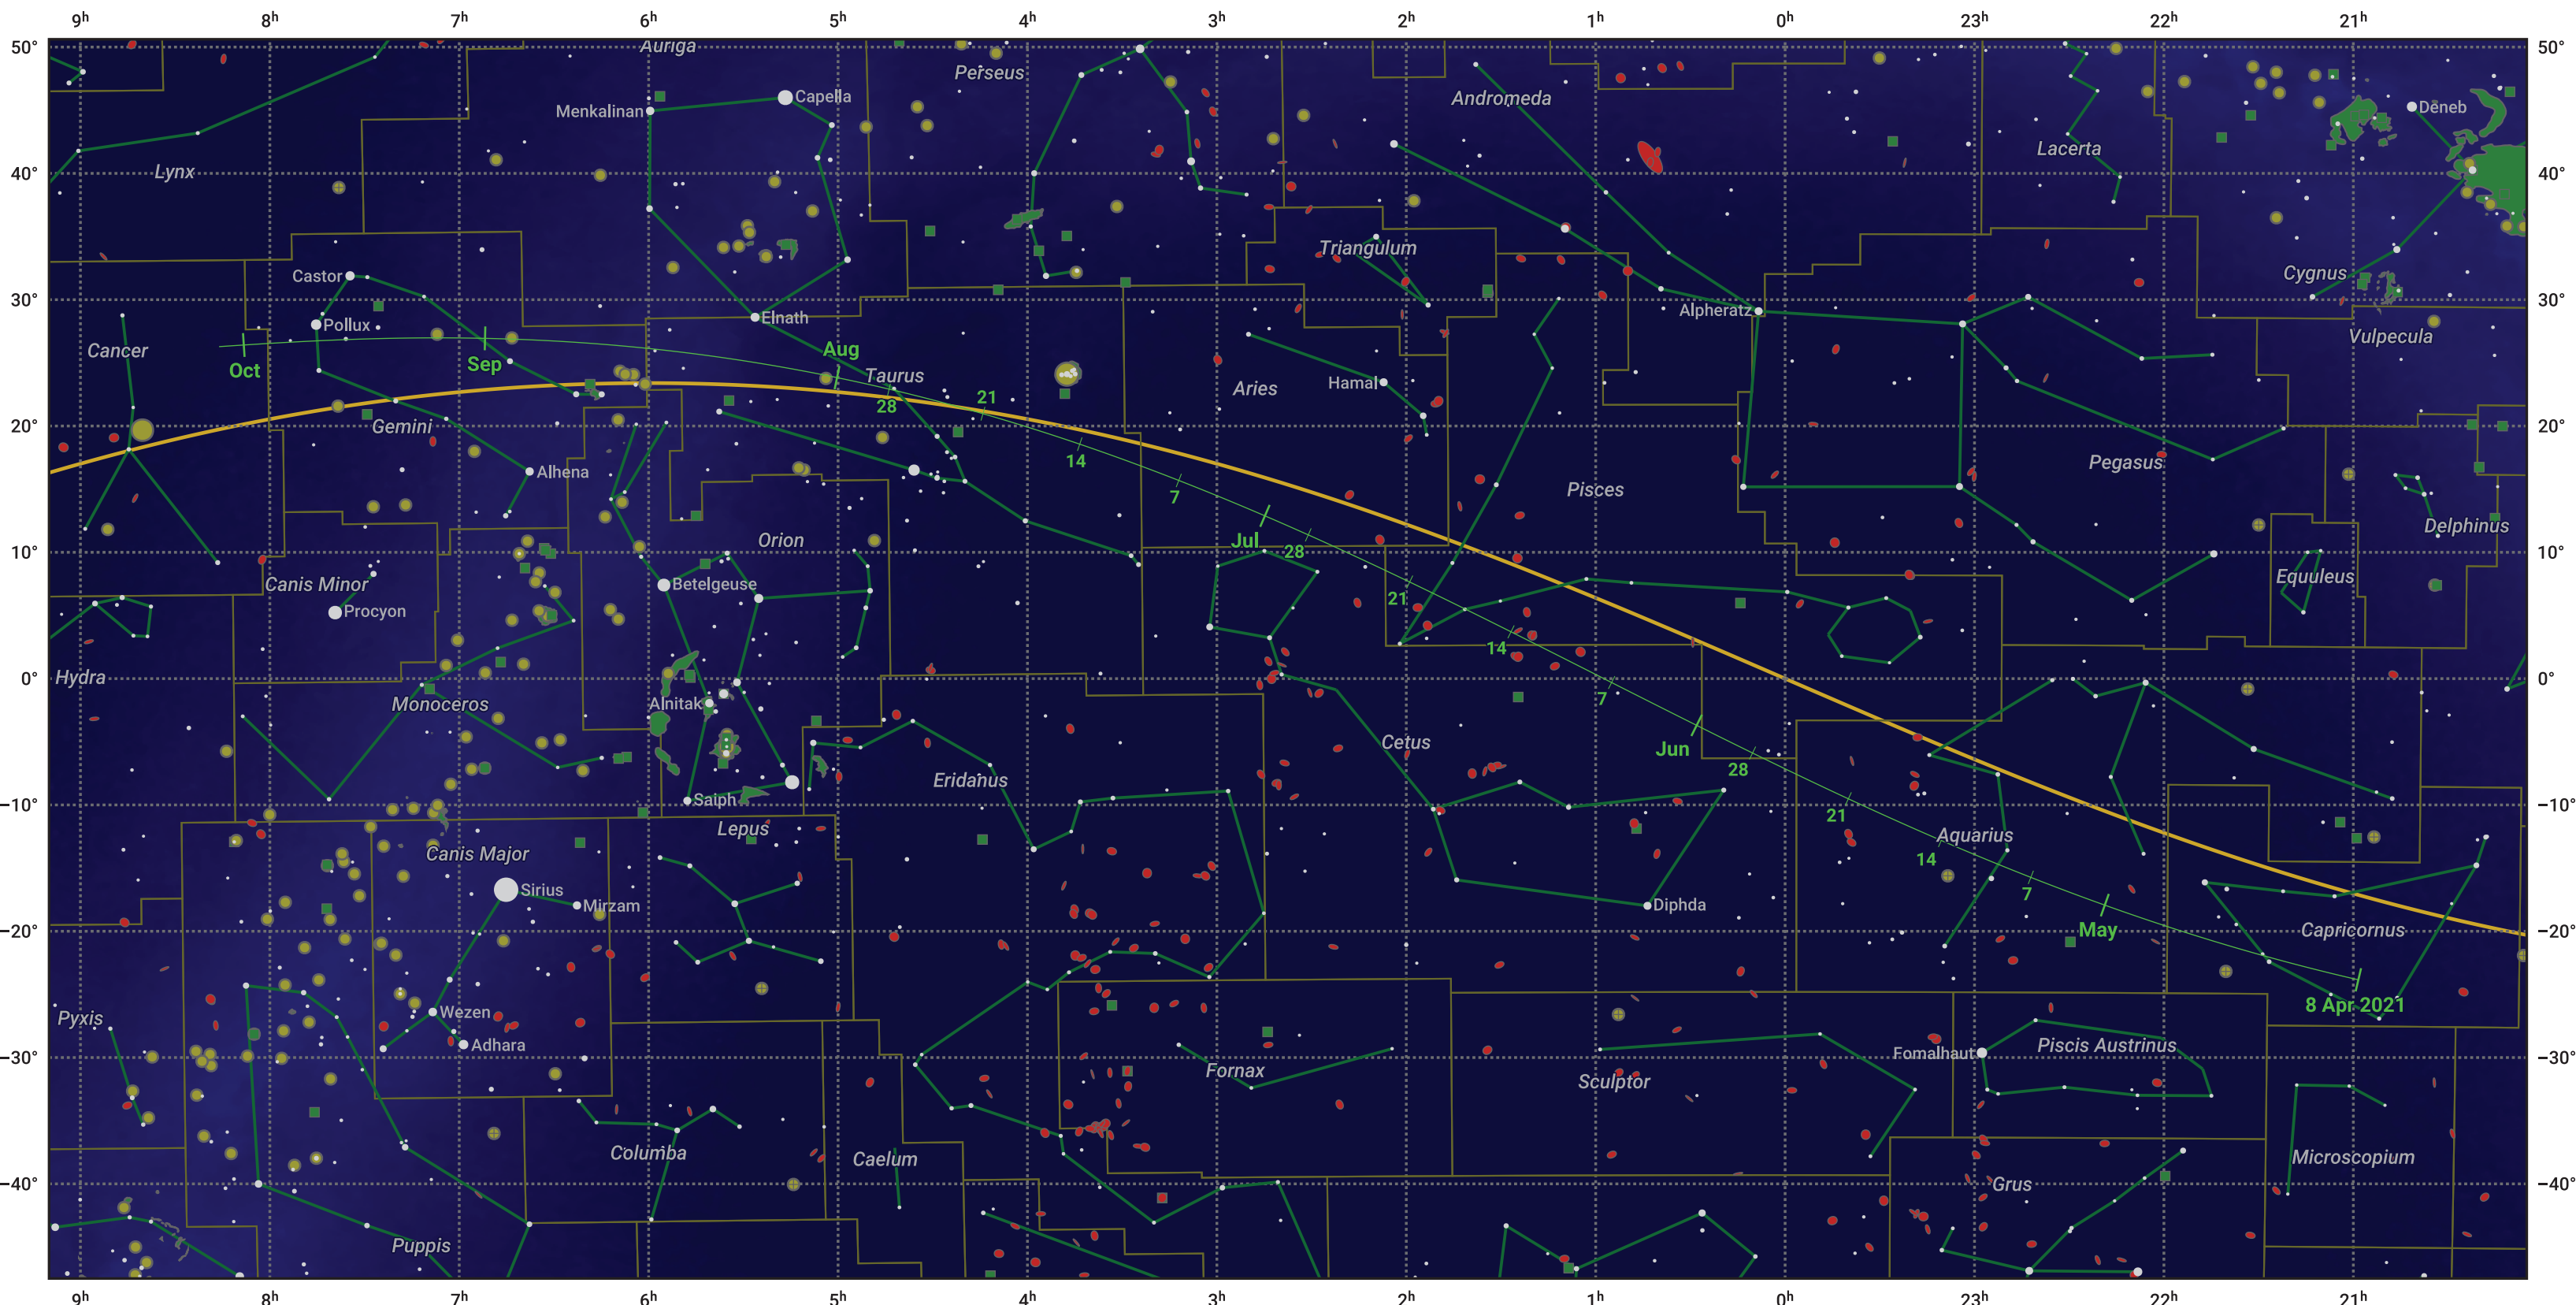

# The path of 15P/Finlay starting on 8 Apr 2021

© Dominic Ford 2011–2024. Date markers placed at midnight UTC. Downloaded from <https://in-the-sky.org>

Magnitude scale:  -5.0  -4.0  -3.0  -2.0  -1.0  -2.0

Ecliptic Plane

Galaxy  Bright nebula  Open cluster  Globular cluster

| Date        | Mag  |
|-------------|------|
| 2021 Apr 27 | 11.2 |
| 2021 May 1  | 11.0 |
| 2021 May 15 | 10.2 |
| 2021 Jun 4  | 9.2  |
| 2021 Jul 1  | 8.4  |
| 2021 Sep 1  | 10.1 |
| 2021 Sep 3  | 10.2 |
| 2021 Sep 26 | 11.2 |