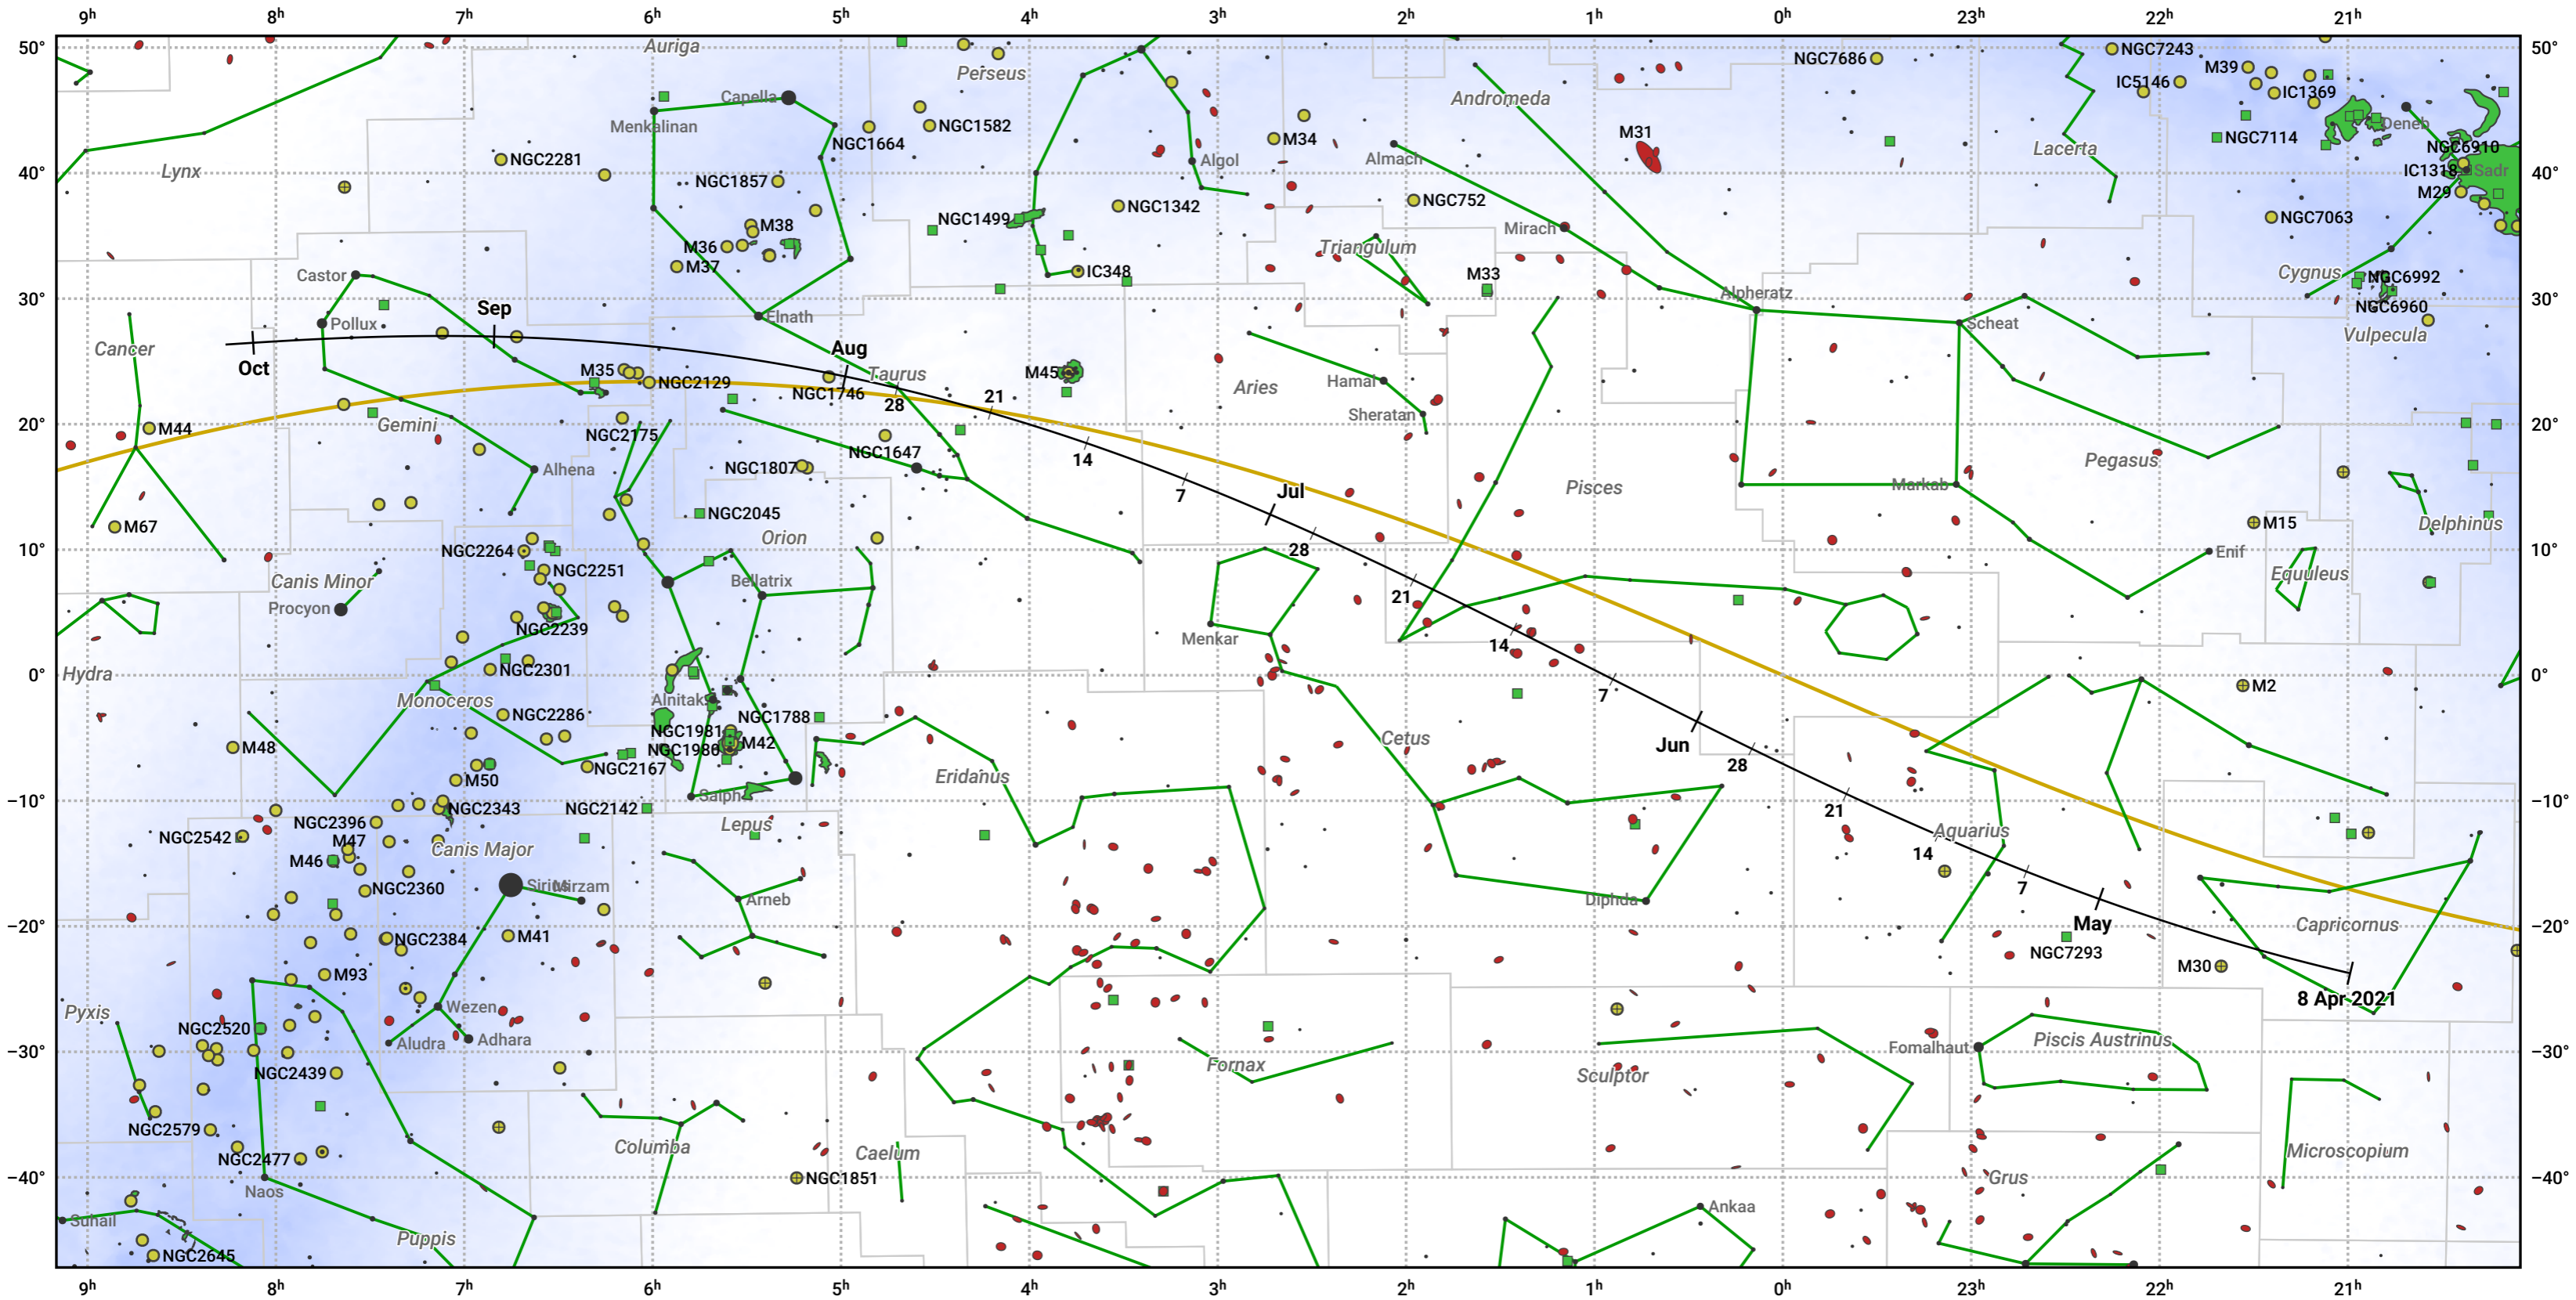

The path of 15P/Finlay starting on 8 Apr 2021

© Dominic Ford 2011–2024. Date markers placed at midnight UTC. Downloaded from <https://in-the-sky.org>

Magnitude scale: · 5.0 · 4.0 · 3.0 · 2.0 · 1.0 ● 0.0 ● -1.0 ● -2.0

— Ecliptic Plane

● Galaxy ■ Bright nebula ● Open cluster ⊕ Globular cluster

Date	Mag
2021 Apr 27	11.3
2021 May 1	11.0
2021 May 15	10.2
2021 Jun 4	9.2
2021 Jul 1	8.5
2021 Sep 1	10.1
2021 Sep 5	10.3
2021 Sep 29	11.3