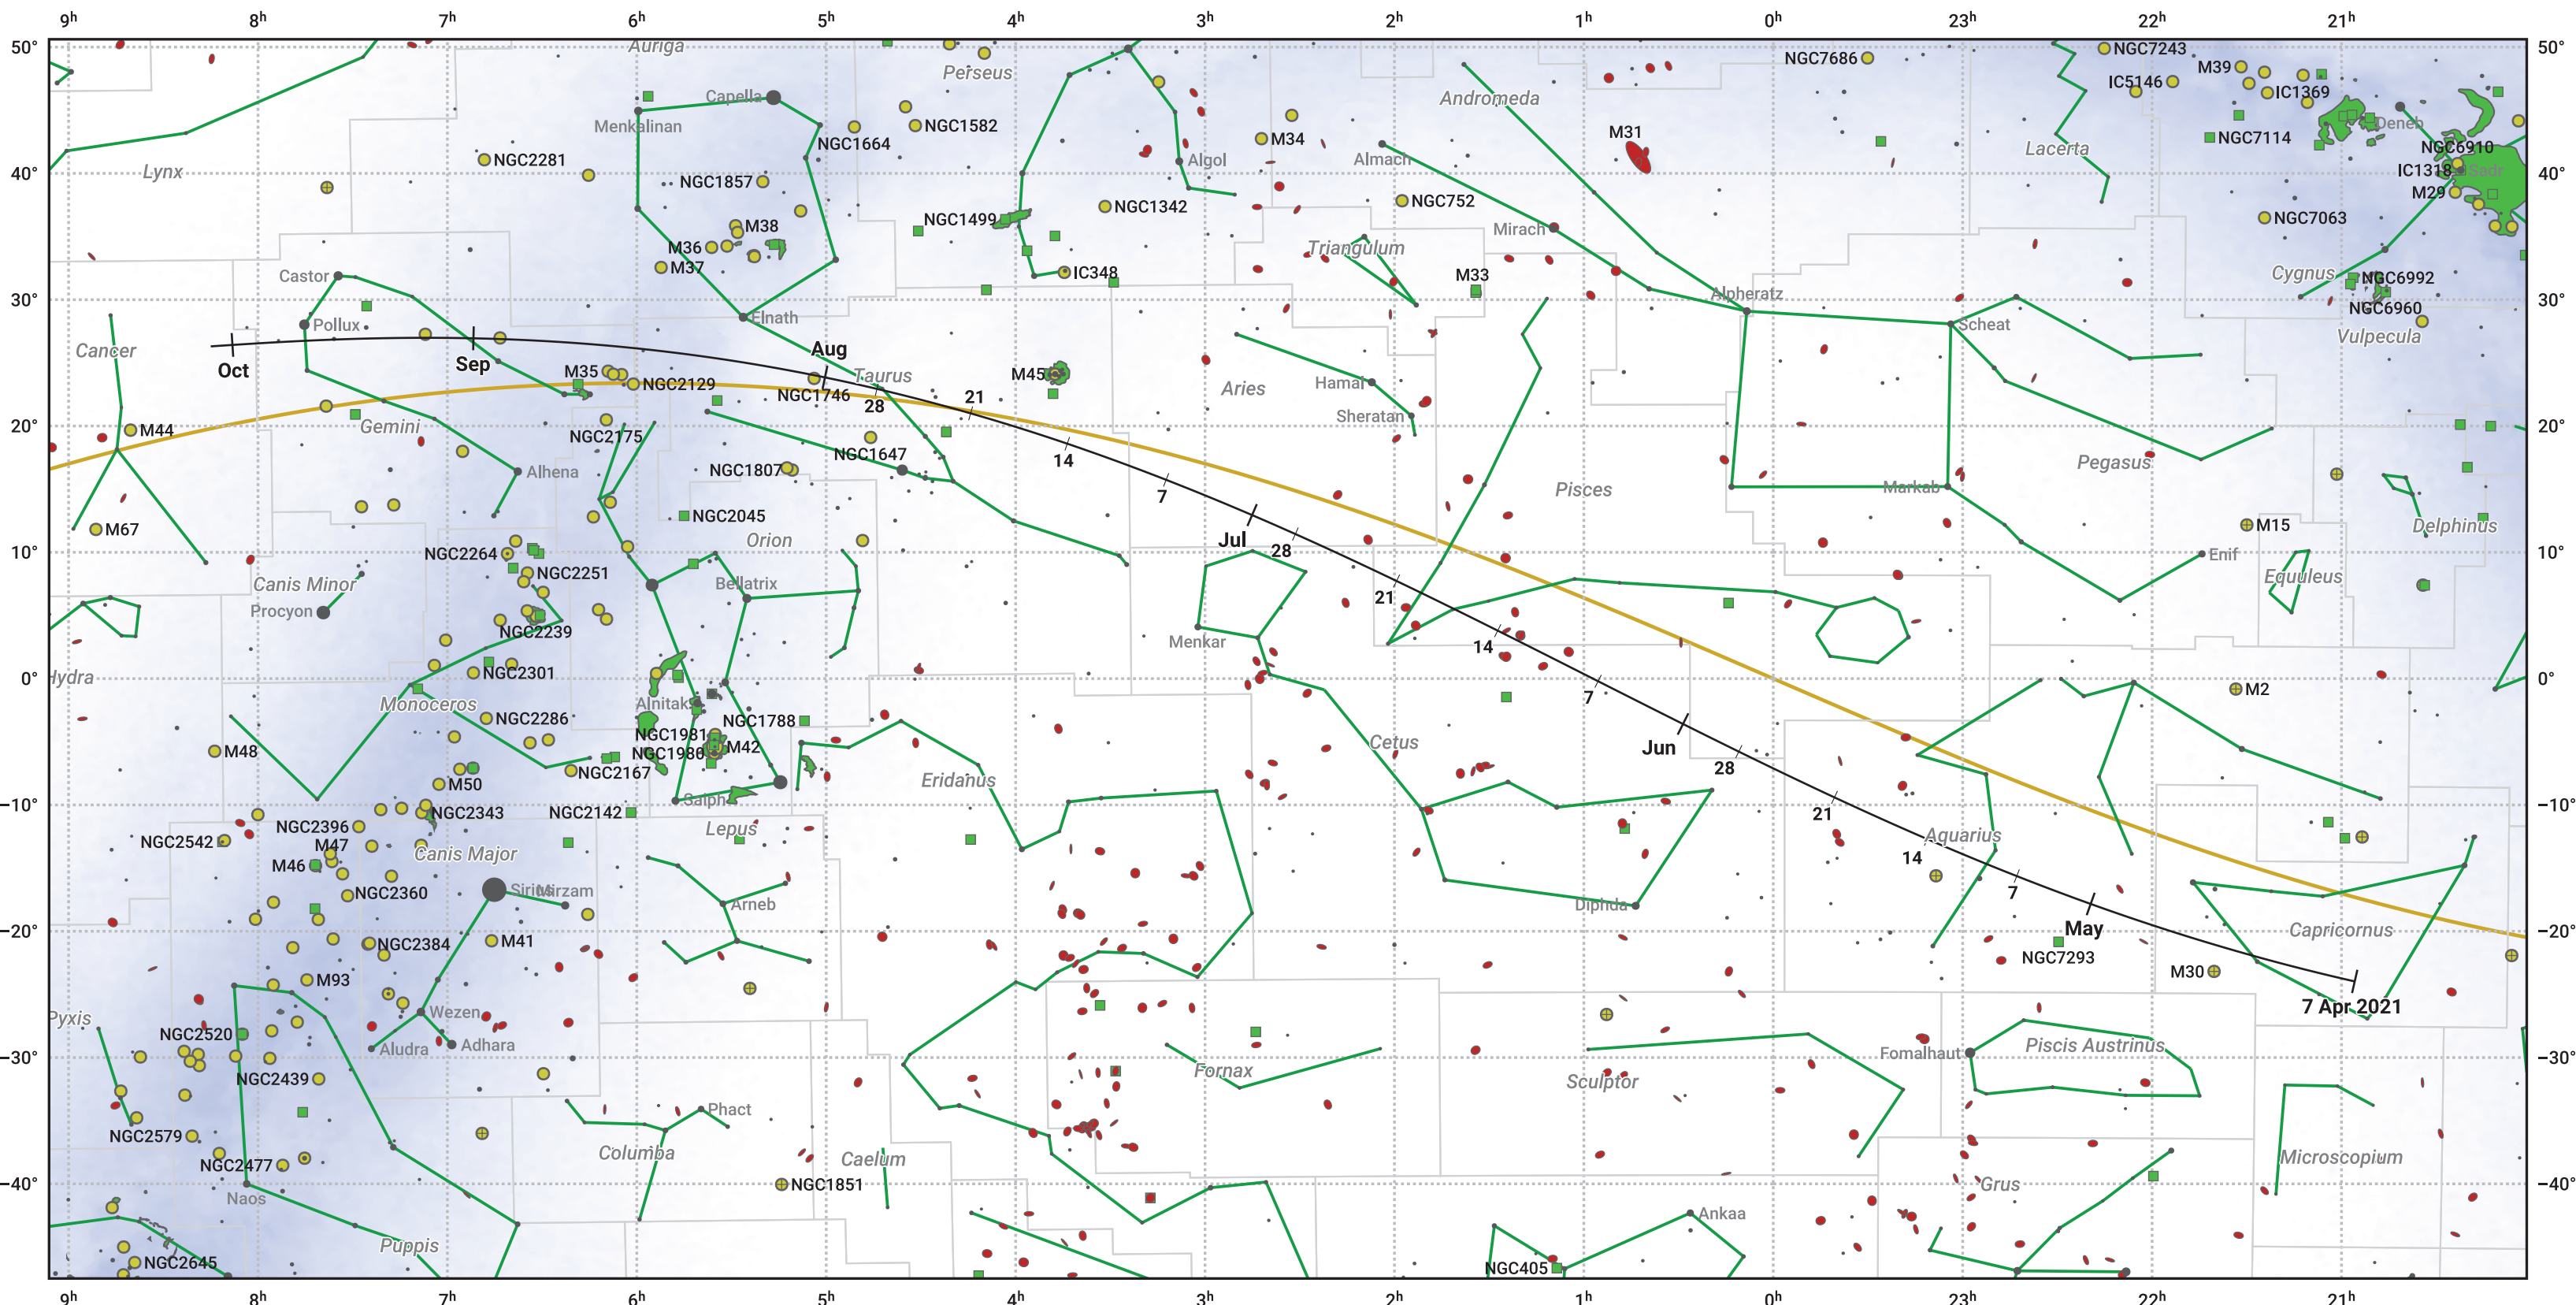

# The path of 15P/Finlay starting on 7 Apr 2021

© Dominic Ford 2011–2024. Date markers placed at midnight UTC. Downloaded from <https://in-the-sky.org>

Magnitude scale: ● 5.0 ● 4.0 ● 3.0 ● 2.0 ● 1.0 ● 0.0 ● -1.0 ● -2.0

— Ecliptic Plane

● Galaxy ■ Bright nebula ● Open cluster ⊕ Globular cluster

Date	Mag
2021 Apr 26	11.3
2021 May 1	11.0
2021 May 14	10.3
2021 Jun 3	9.2
2021 Jul 1	8.4
2021 Sep 1	10.1
2021 Sep 4	10.2
2021 Sep 27	11.2