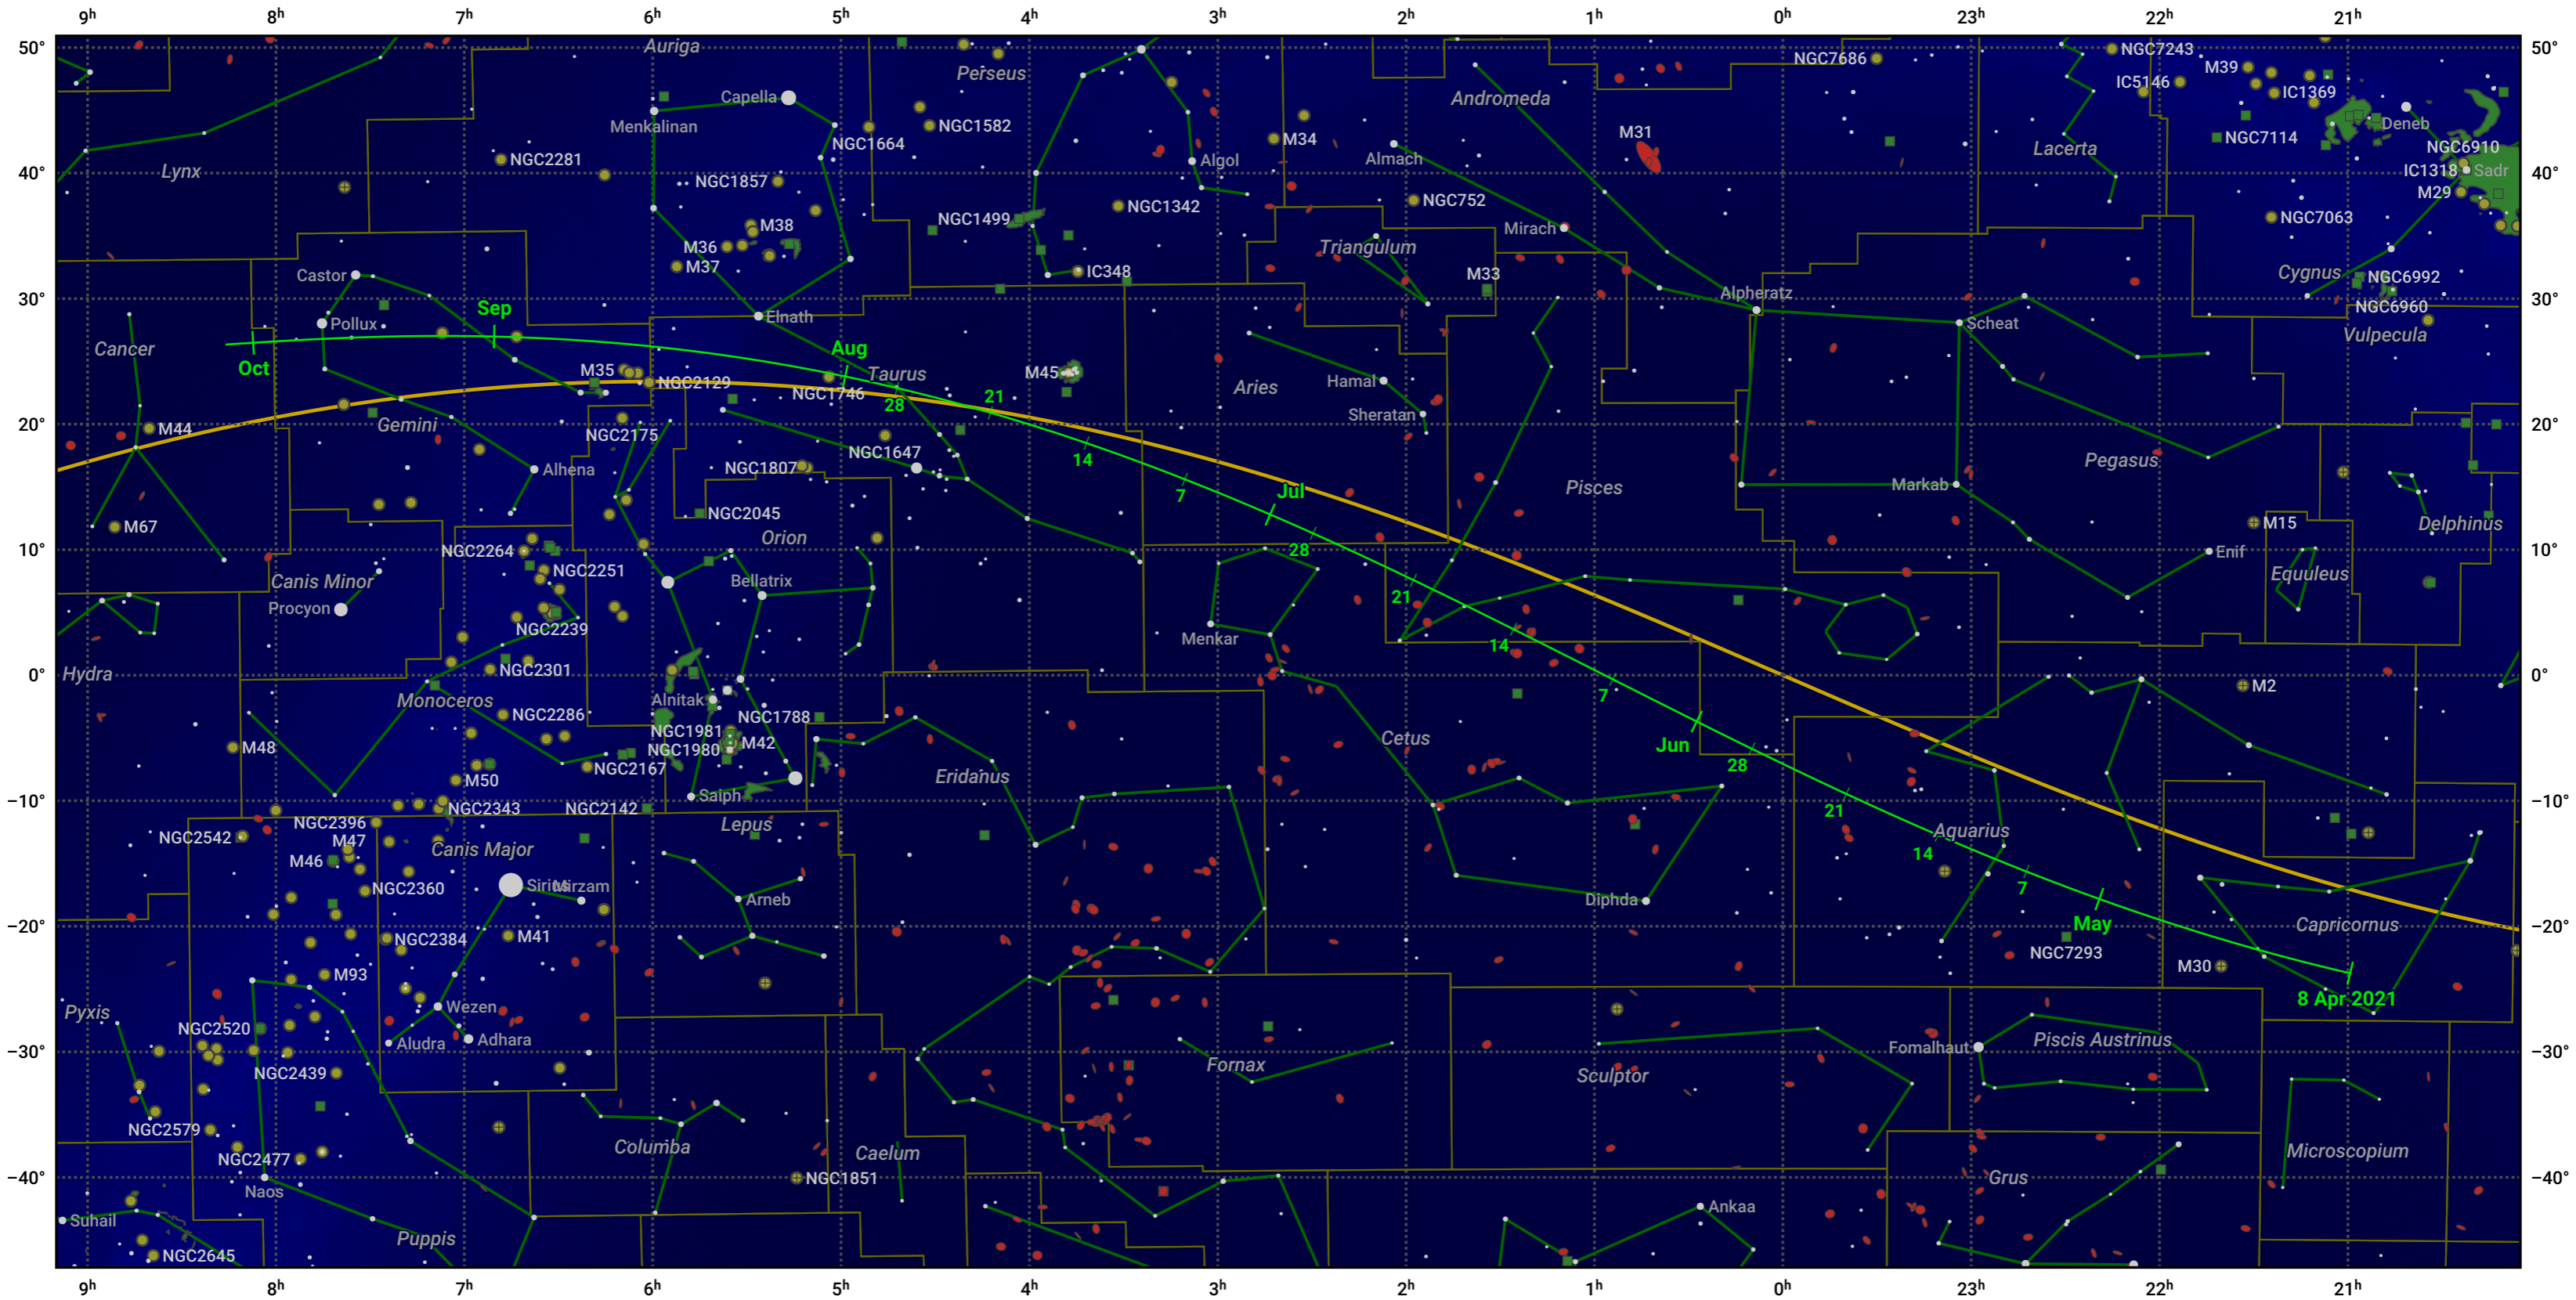

The path of 15P/Finlay starting on 8 Apr 2021

© Dominic Ford 2011–2024. Date markers placed at midnight UTC. Downloaded from <https://in-the-sky.org>

Magnitude scale: -5.0 -4.0 -3.0 -2.0 -1.0 -2.0

Ecliptic Plane

Galaxy Bright nebula Open cluster Globular cluster

Date	Mag
2021 Apr 27	11.3
2021 May 1	11.0
2021 May 15	10.2
2021 Jun 4	9.2
2021 Jul 1	8.5
2021 Sep 1	10.1
2021 Sep 5	10.3
2021 Sep 29	11.3