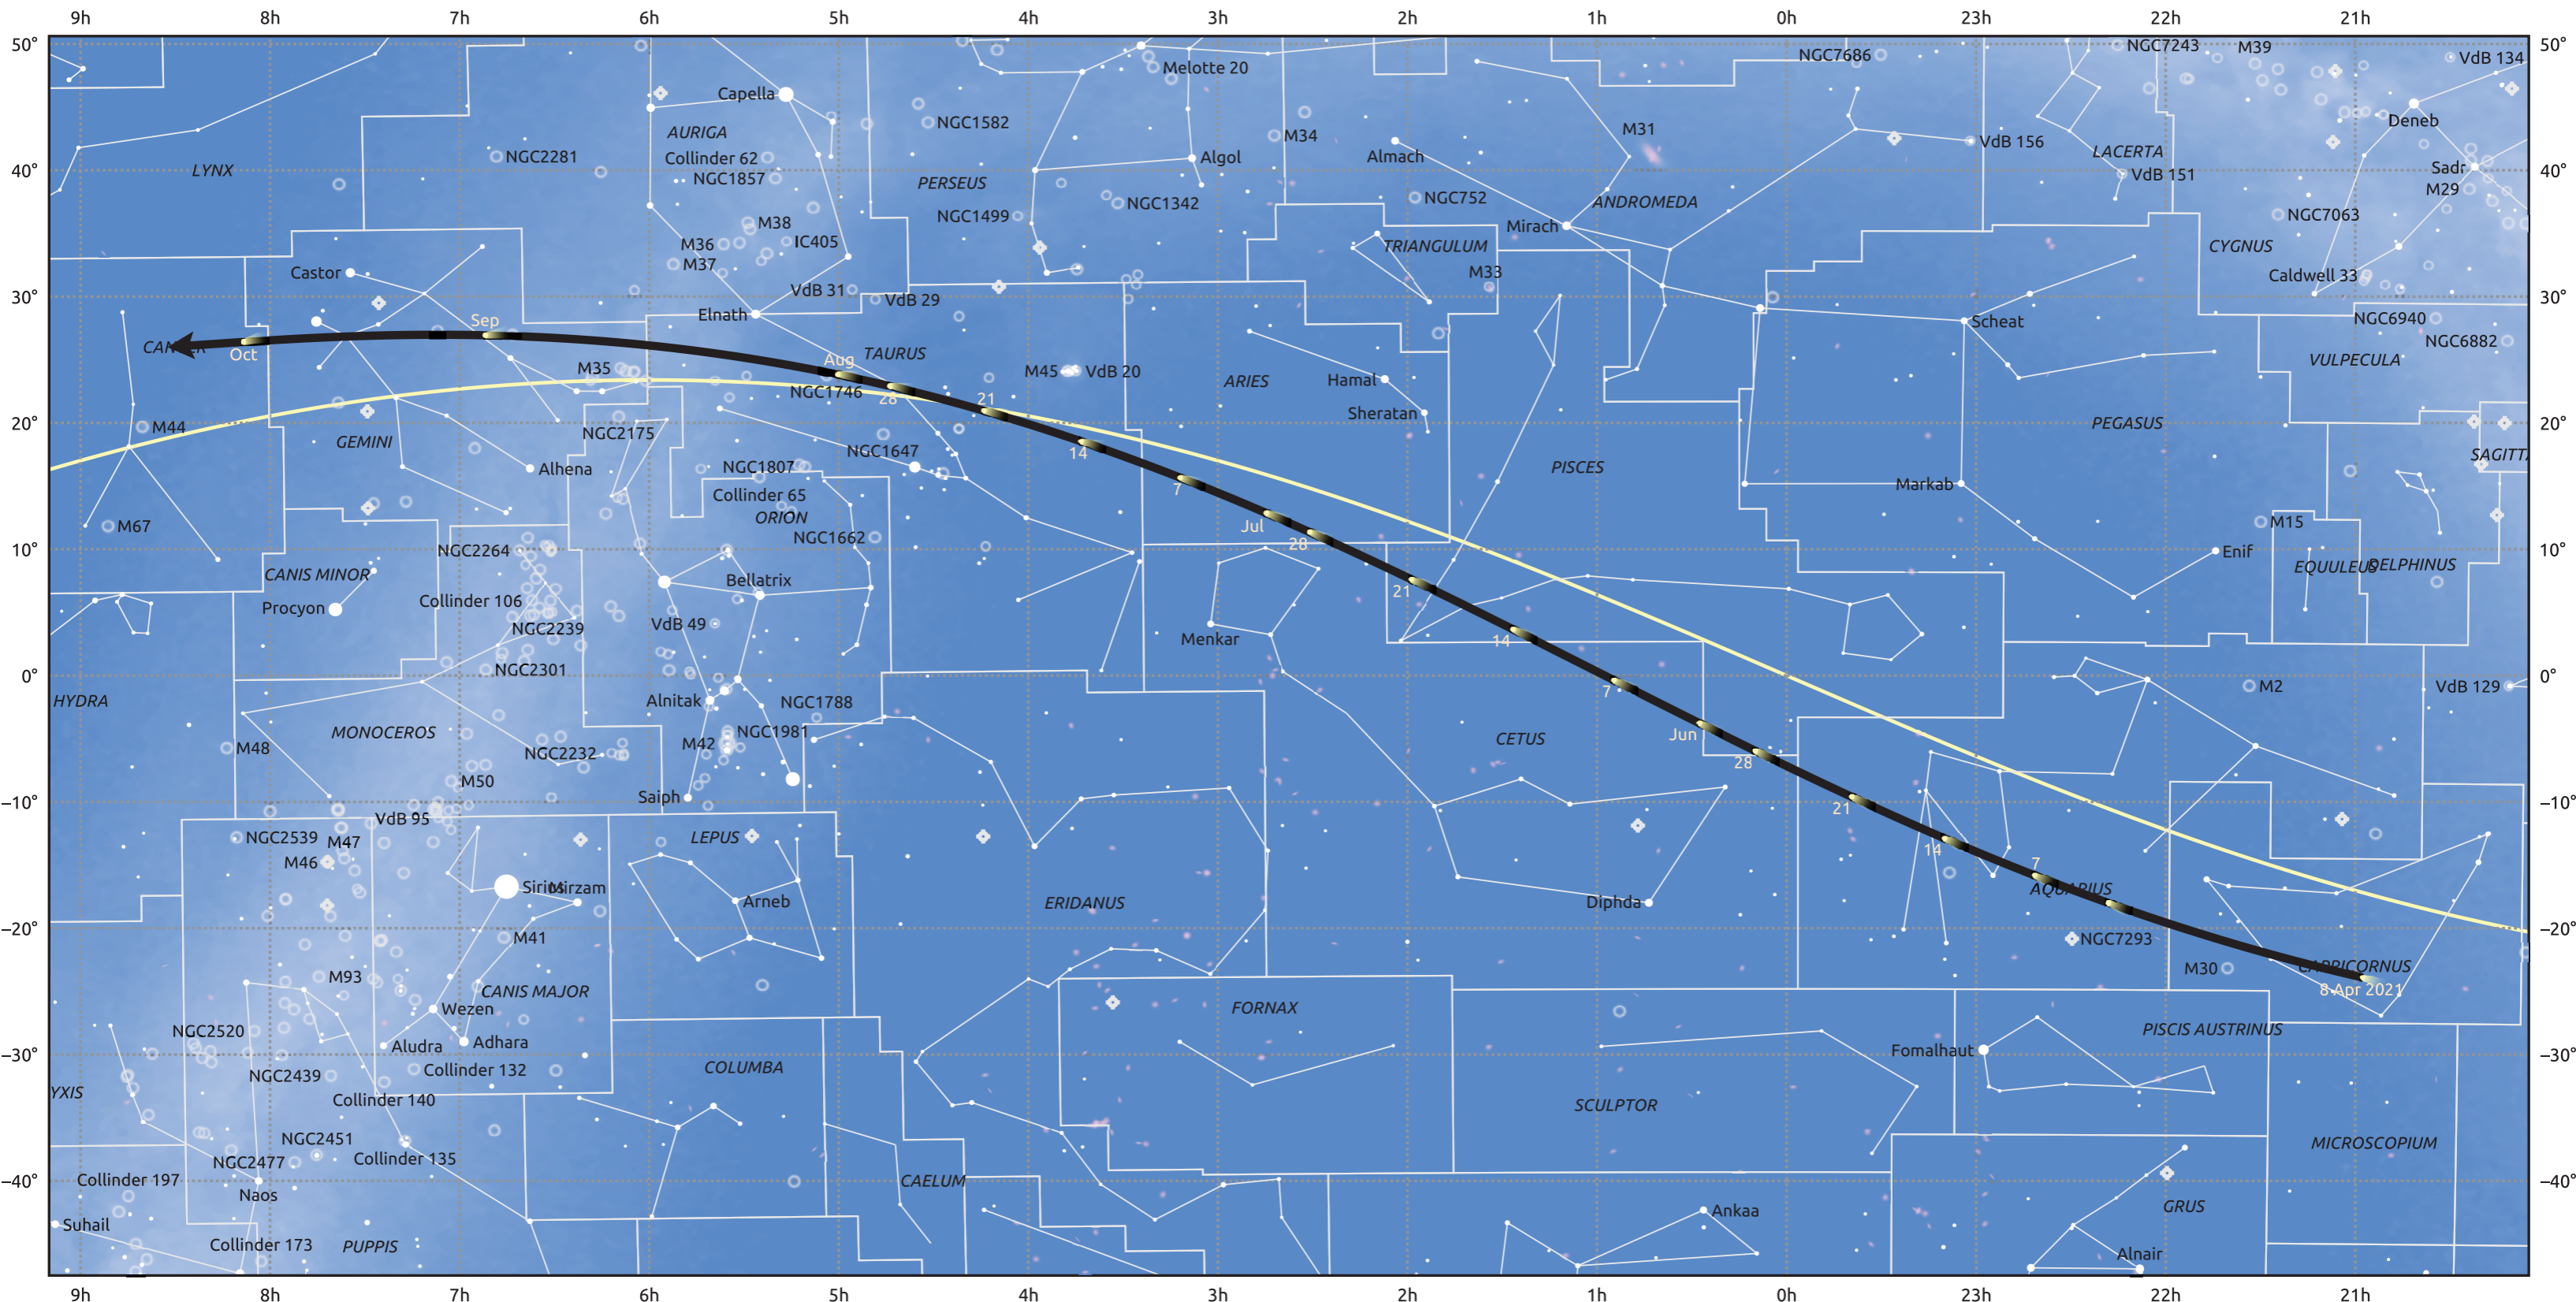

# The path of 15P/Finlay starting on 8 Apr 2021

© Dominic Ford 2011–2025. Date markers placed at midnight UTC. Downloaded from <https://in-the-sky.org>

Magnitude scale:  -5.0  -4.0  -3.0  -2.0  -1.0  -2.0

Ecliptic Plane

Galaxy  Bright nebula  Open cluster  Globular cluster  Planetary nebula

Date	Mag
2021 Apr 26	11.3
2021 May 1	11.0
2021 May 14	10.2
2021 Jun 3	9.2
2021 Jul 1	8.4
2021 Sep 1	10.1
2021 Sep 4	10.2
2021 Sep 27	11.2