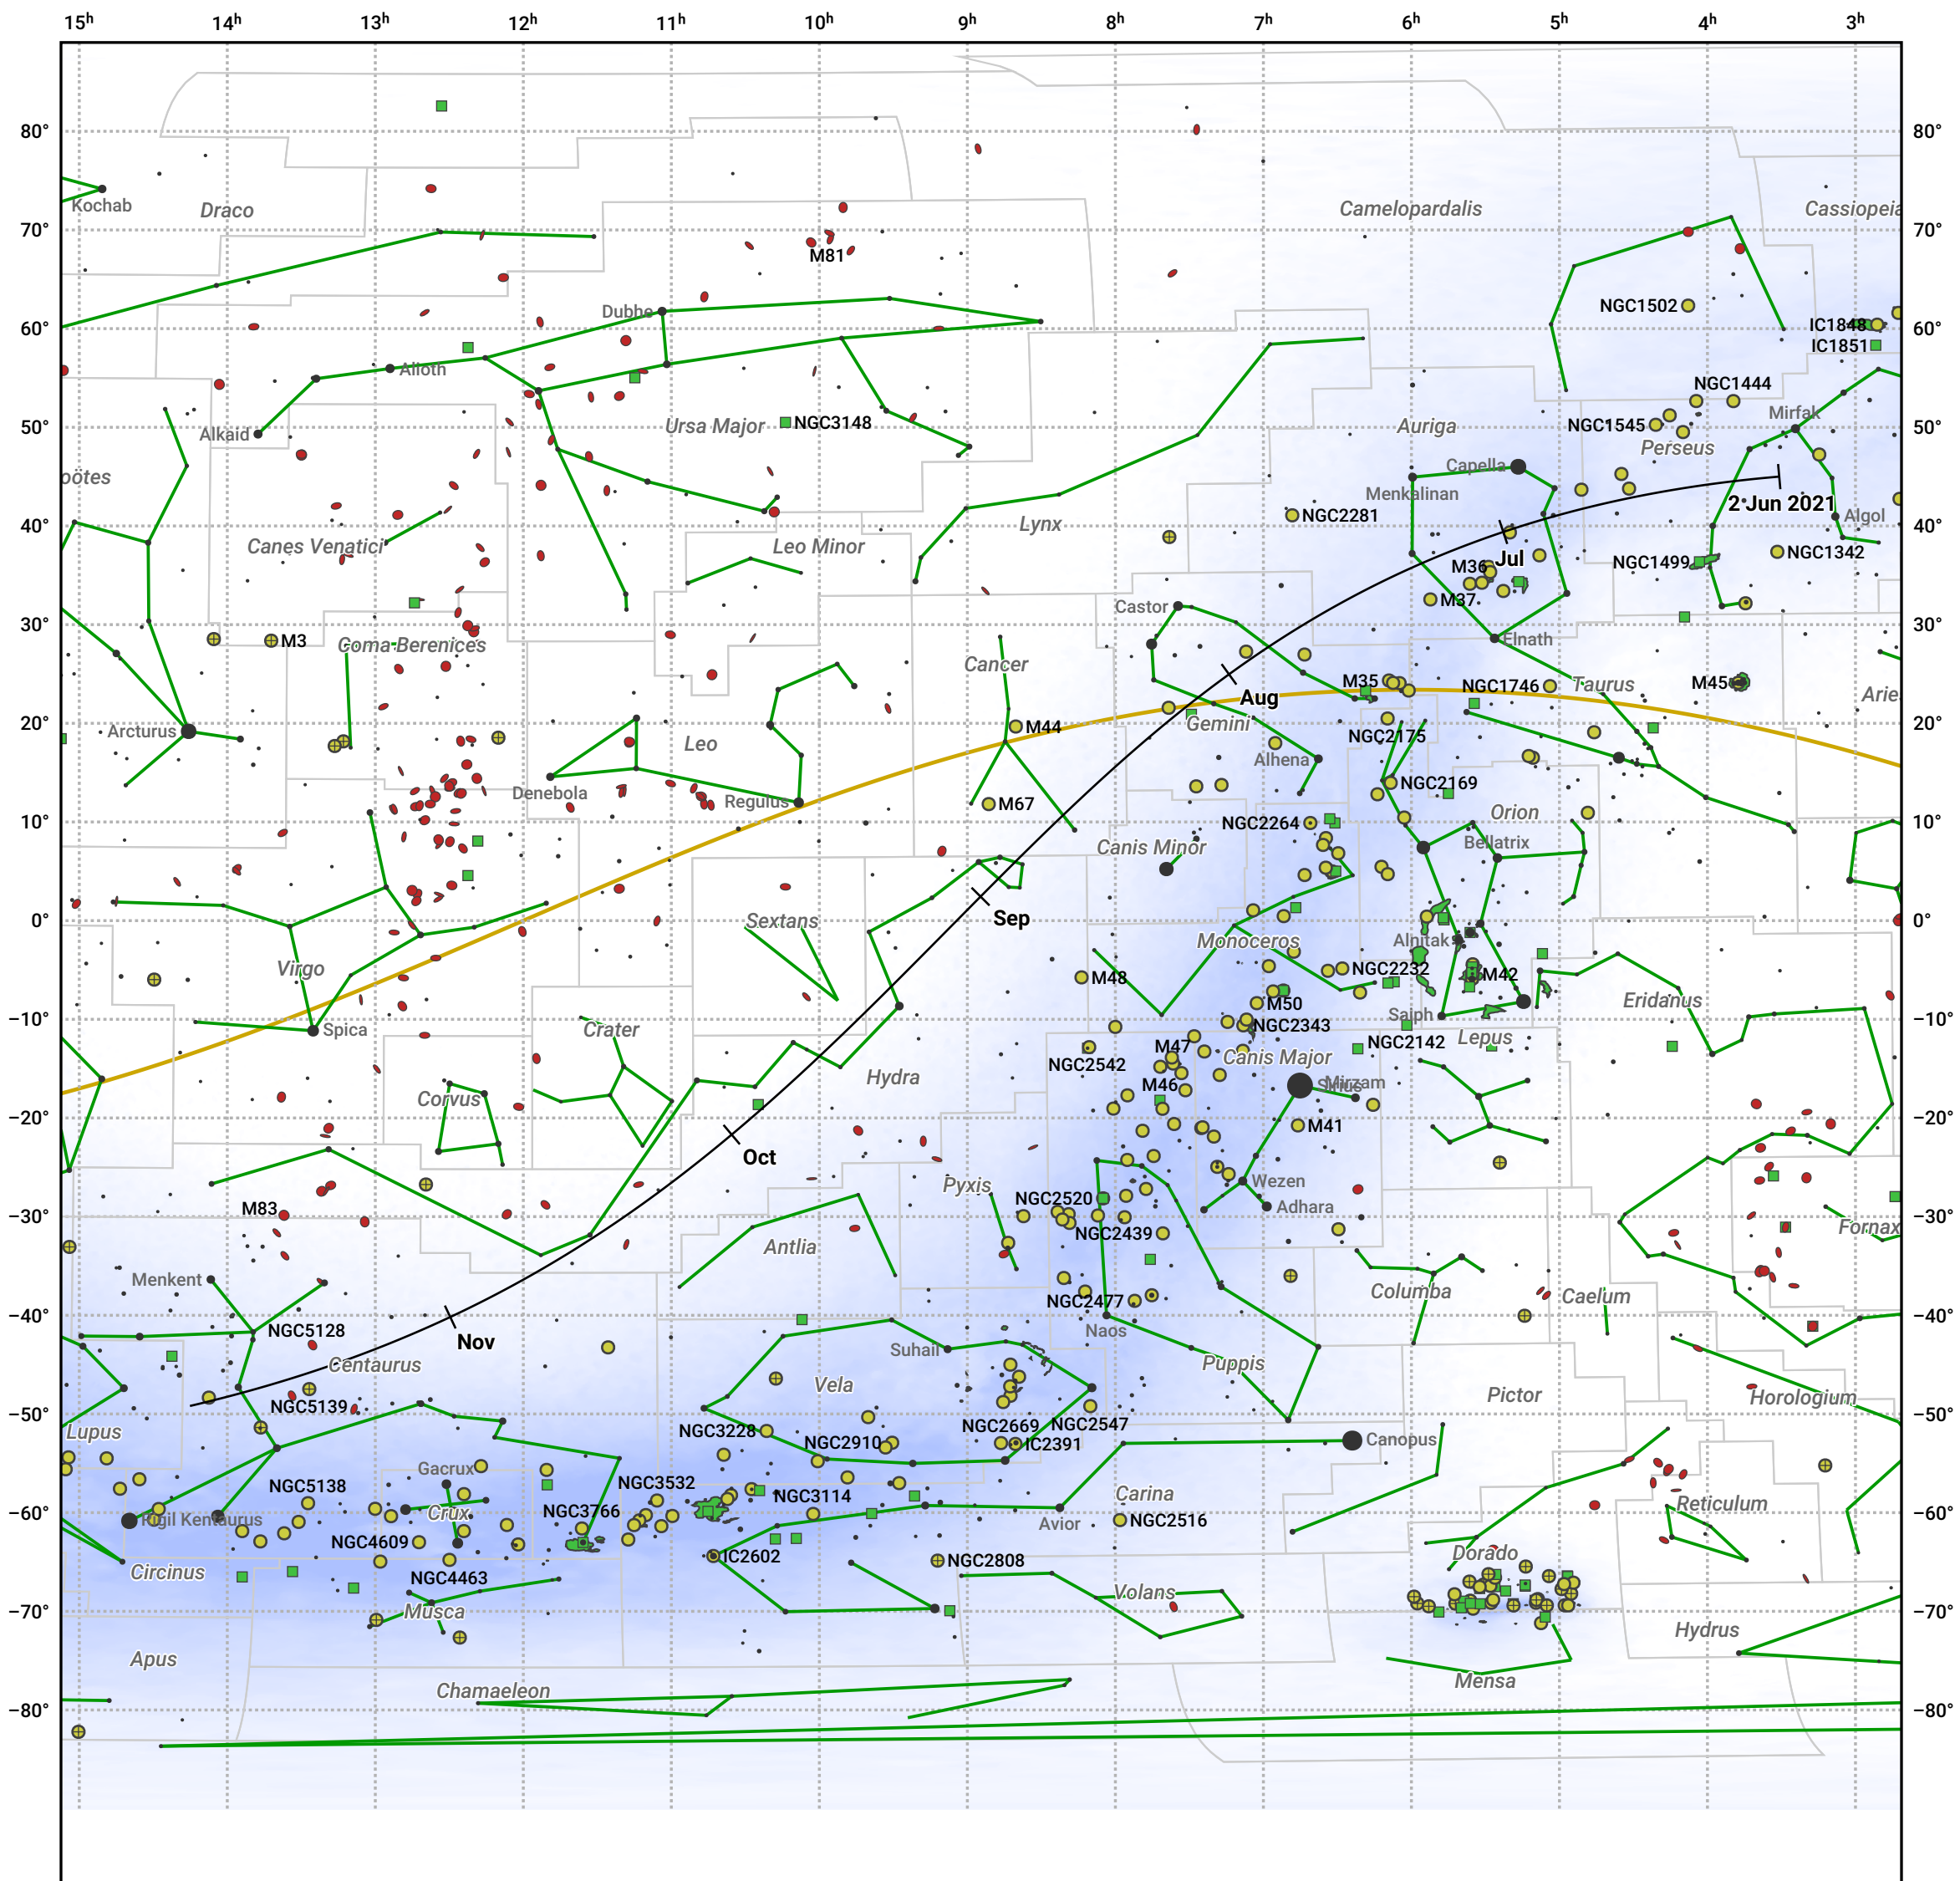

The path of 8P/Tuttle starting on 2 Jun 2021

© Dominic Ford 2011–2024. Date markers placed at midnight UTC. Downloaded from <https://in-the-sky.org>

Magnitude scale: -5.0 -4.0 -3.0 -2.0 -1.0 0.0 -1.0 -2.0

— Ecliptic Plane

● Galaxy ■ Bright nebula ● Open cluster ⊕ Globular cluster

Date	Mag
2021 Jul 1	10.2
2021 Jul 5	10.1
2021 Aug 10	9.1
2021 Sep 1	8.9
2021 Oct 28	10.1
2021 Nov 1	10.3
2021 Nov 28	11.1