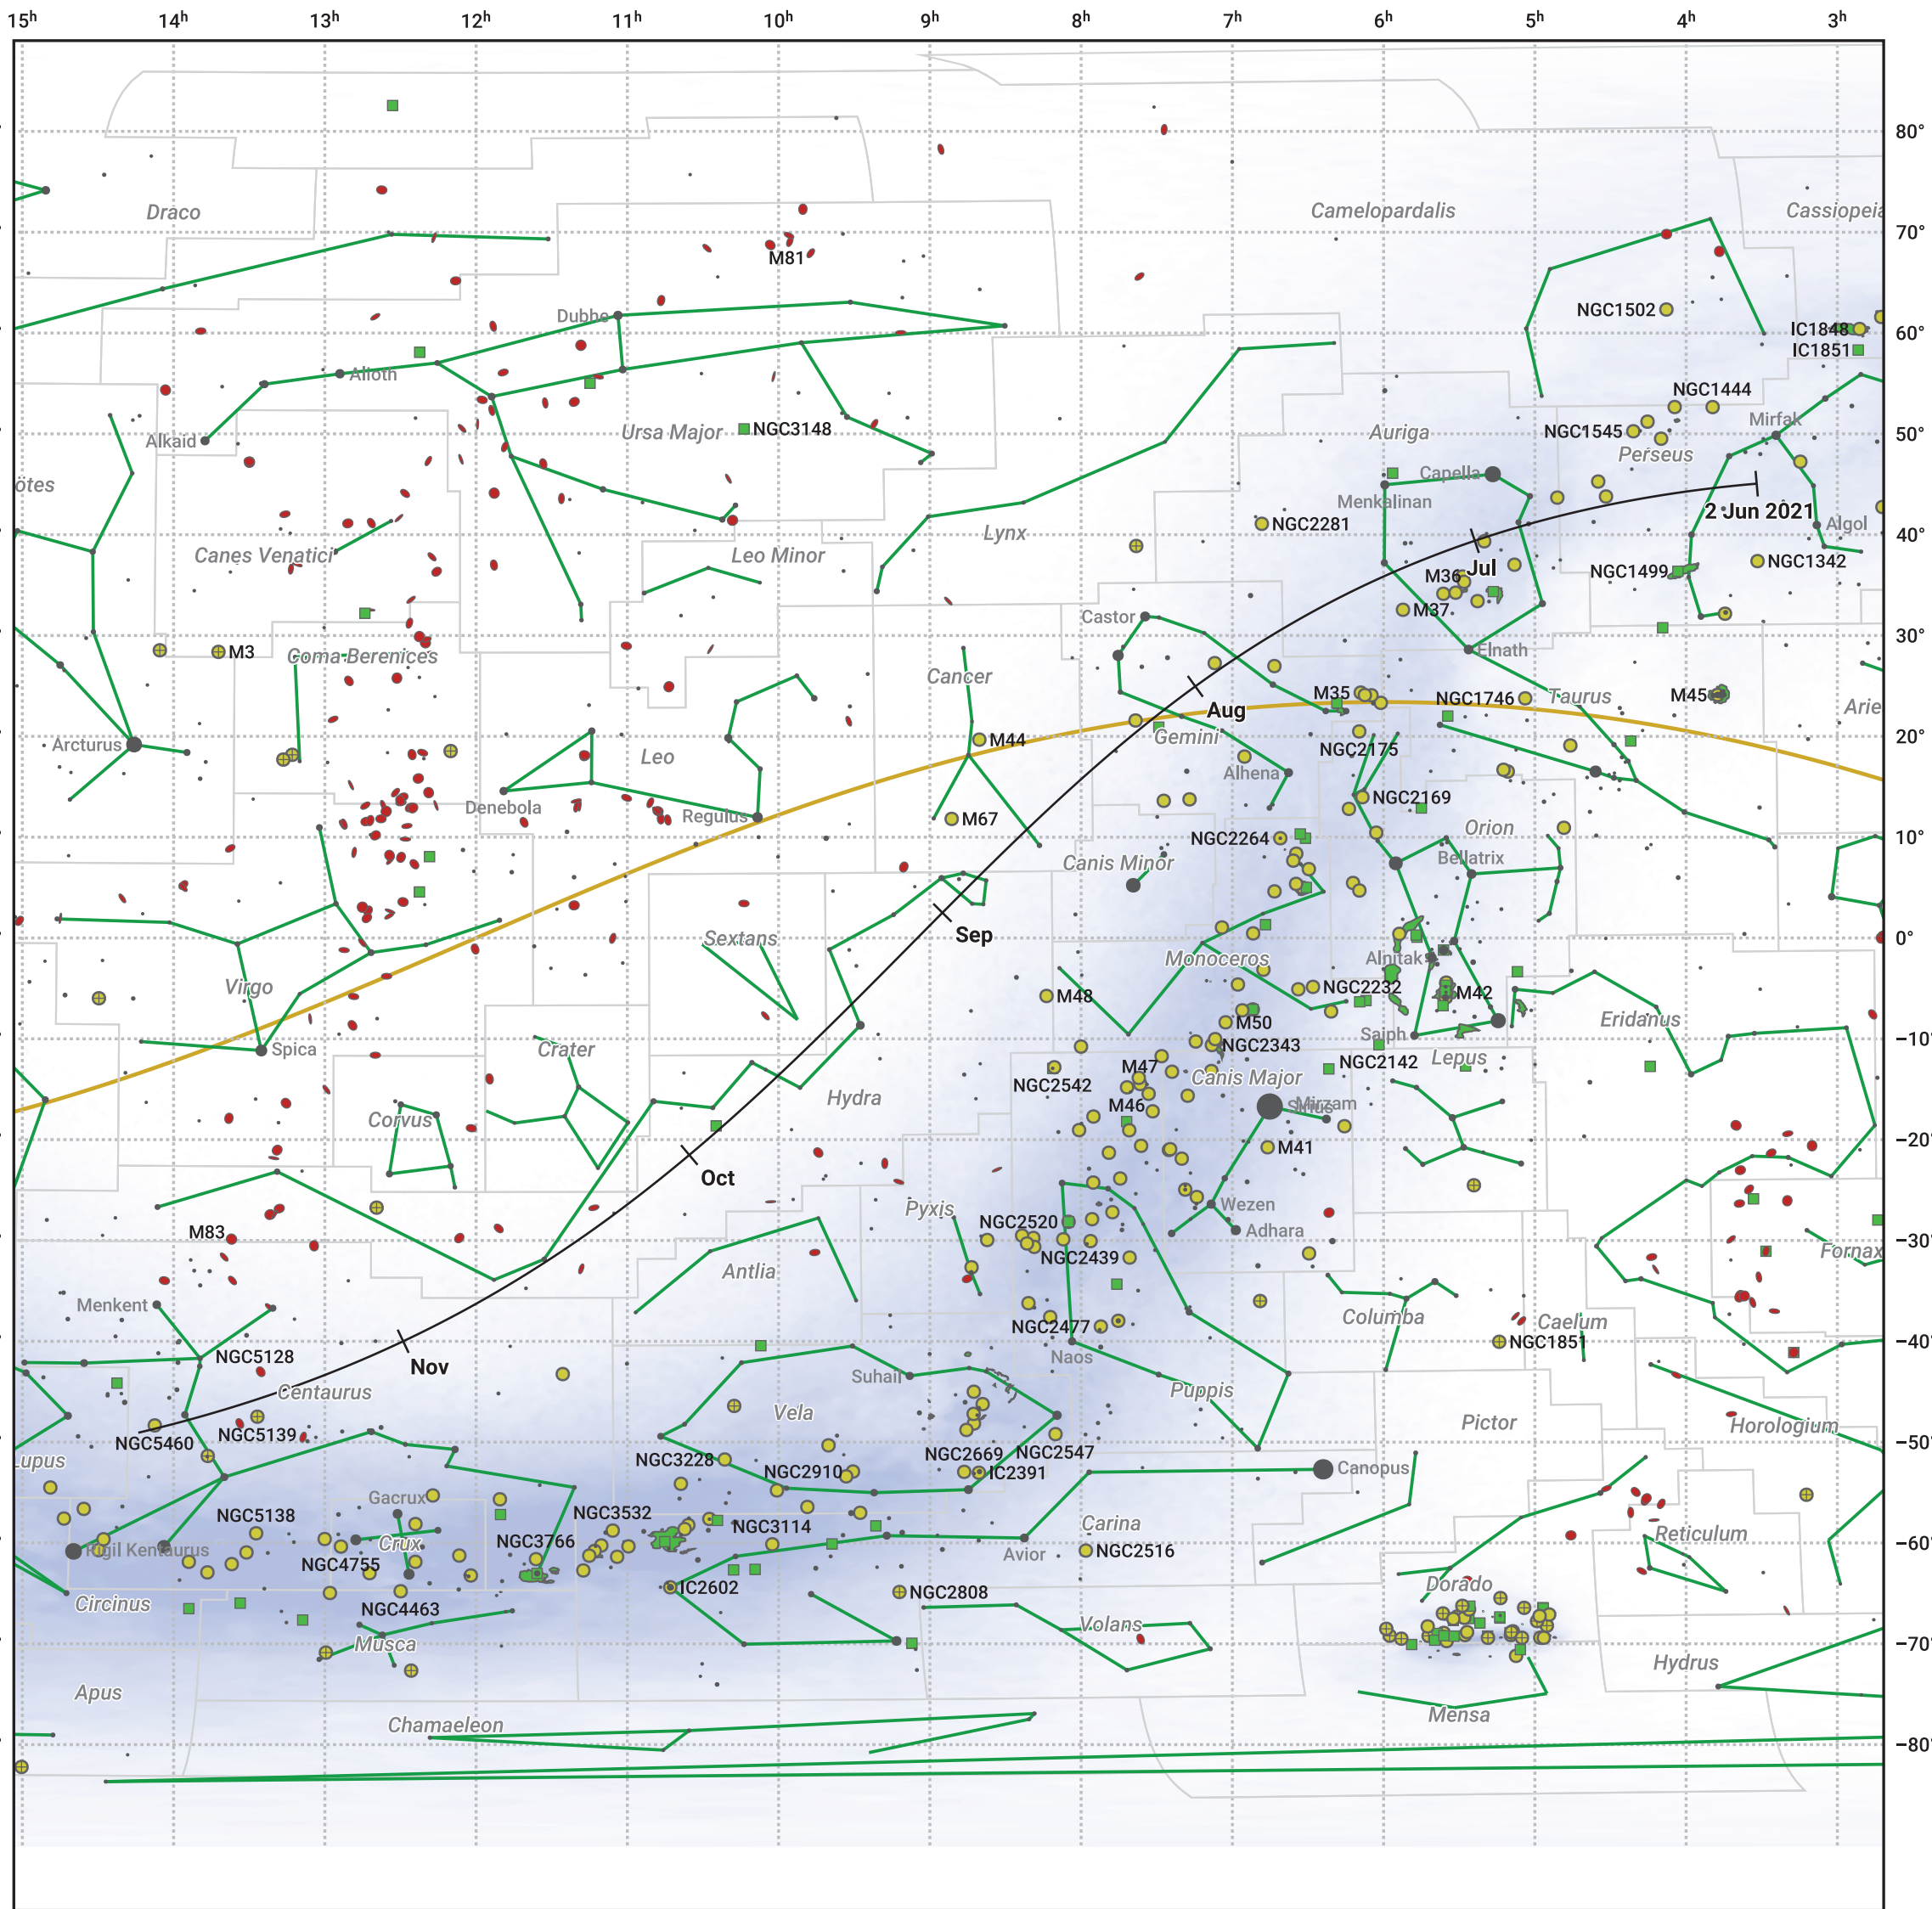

# The path of 8P/Tuttle starting on 2 Jun 2021

© Dominic Ford 2011–2024. Date markers placed at midnight UTC. Downloaded from <https://in-the-sky.org>

Magnitude scale: ● -5.0 ● -4.0 ● -3.0 ● -2.0 ● -1.0 ● 0.0 ● -1.0 ● -2.0

— Ecliptic Plane

● Galaxy    ■ Bright nebula    ● Open cluster    ⊕ Globular cluster

Date	Mag
2021 Jul 1	10.3
2021 Jul 5	10.1
2021 Aug 10	9.1
2021 Sep 1	8.9
2021 Oct 28	10.1
2021 Nov 1	10.3
2021 Nov 28	11.1