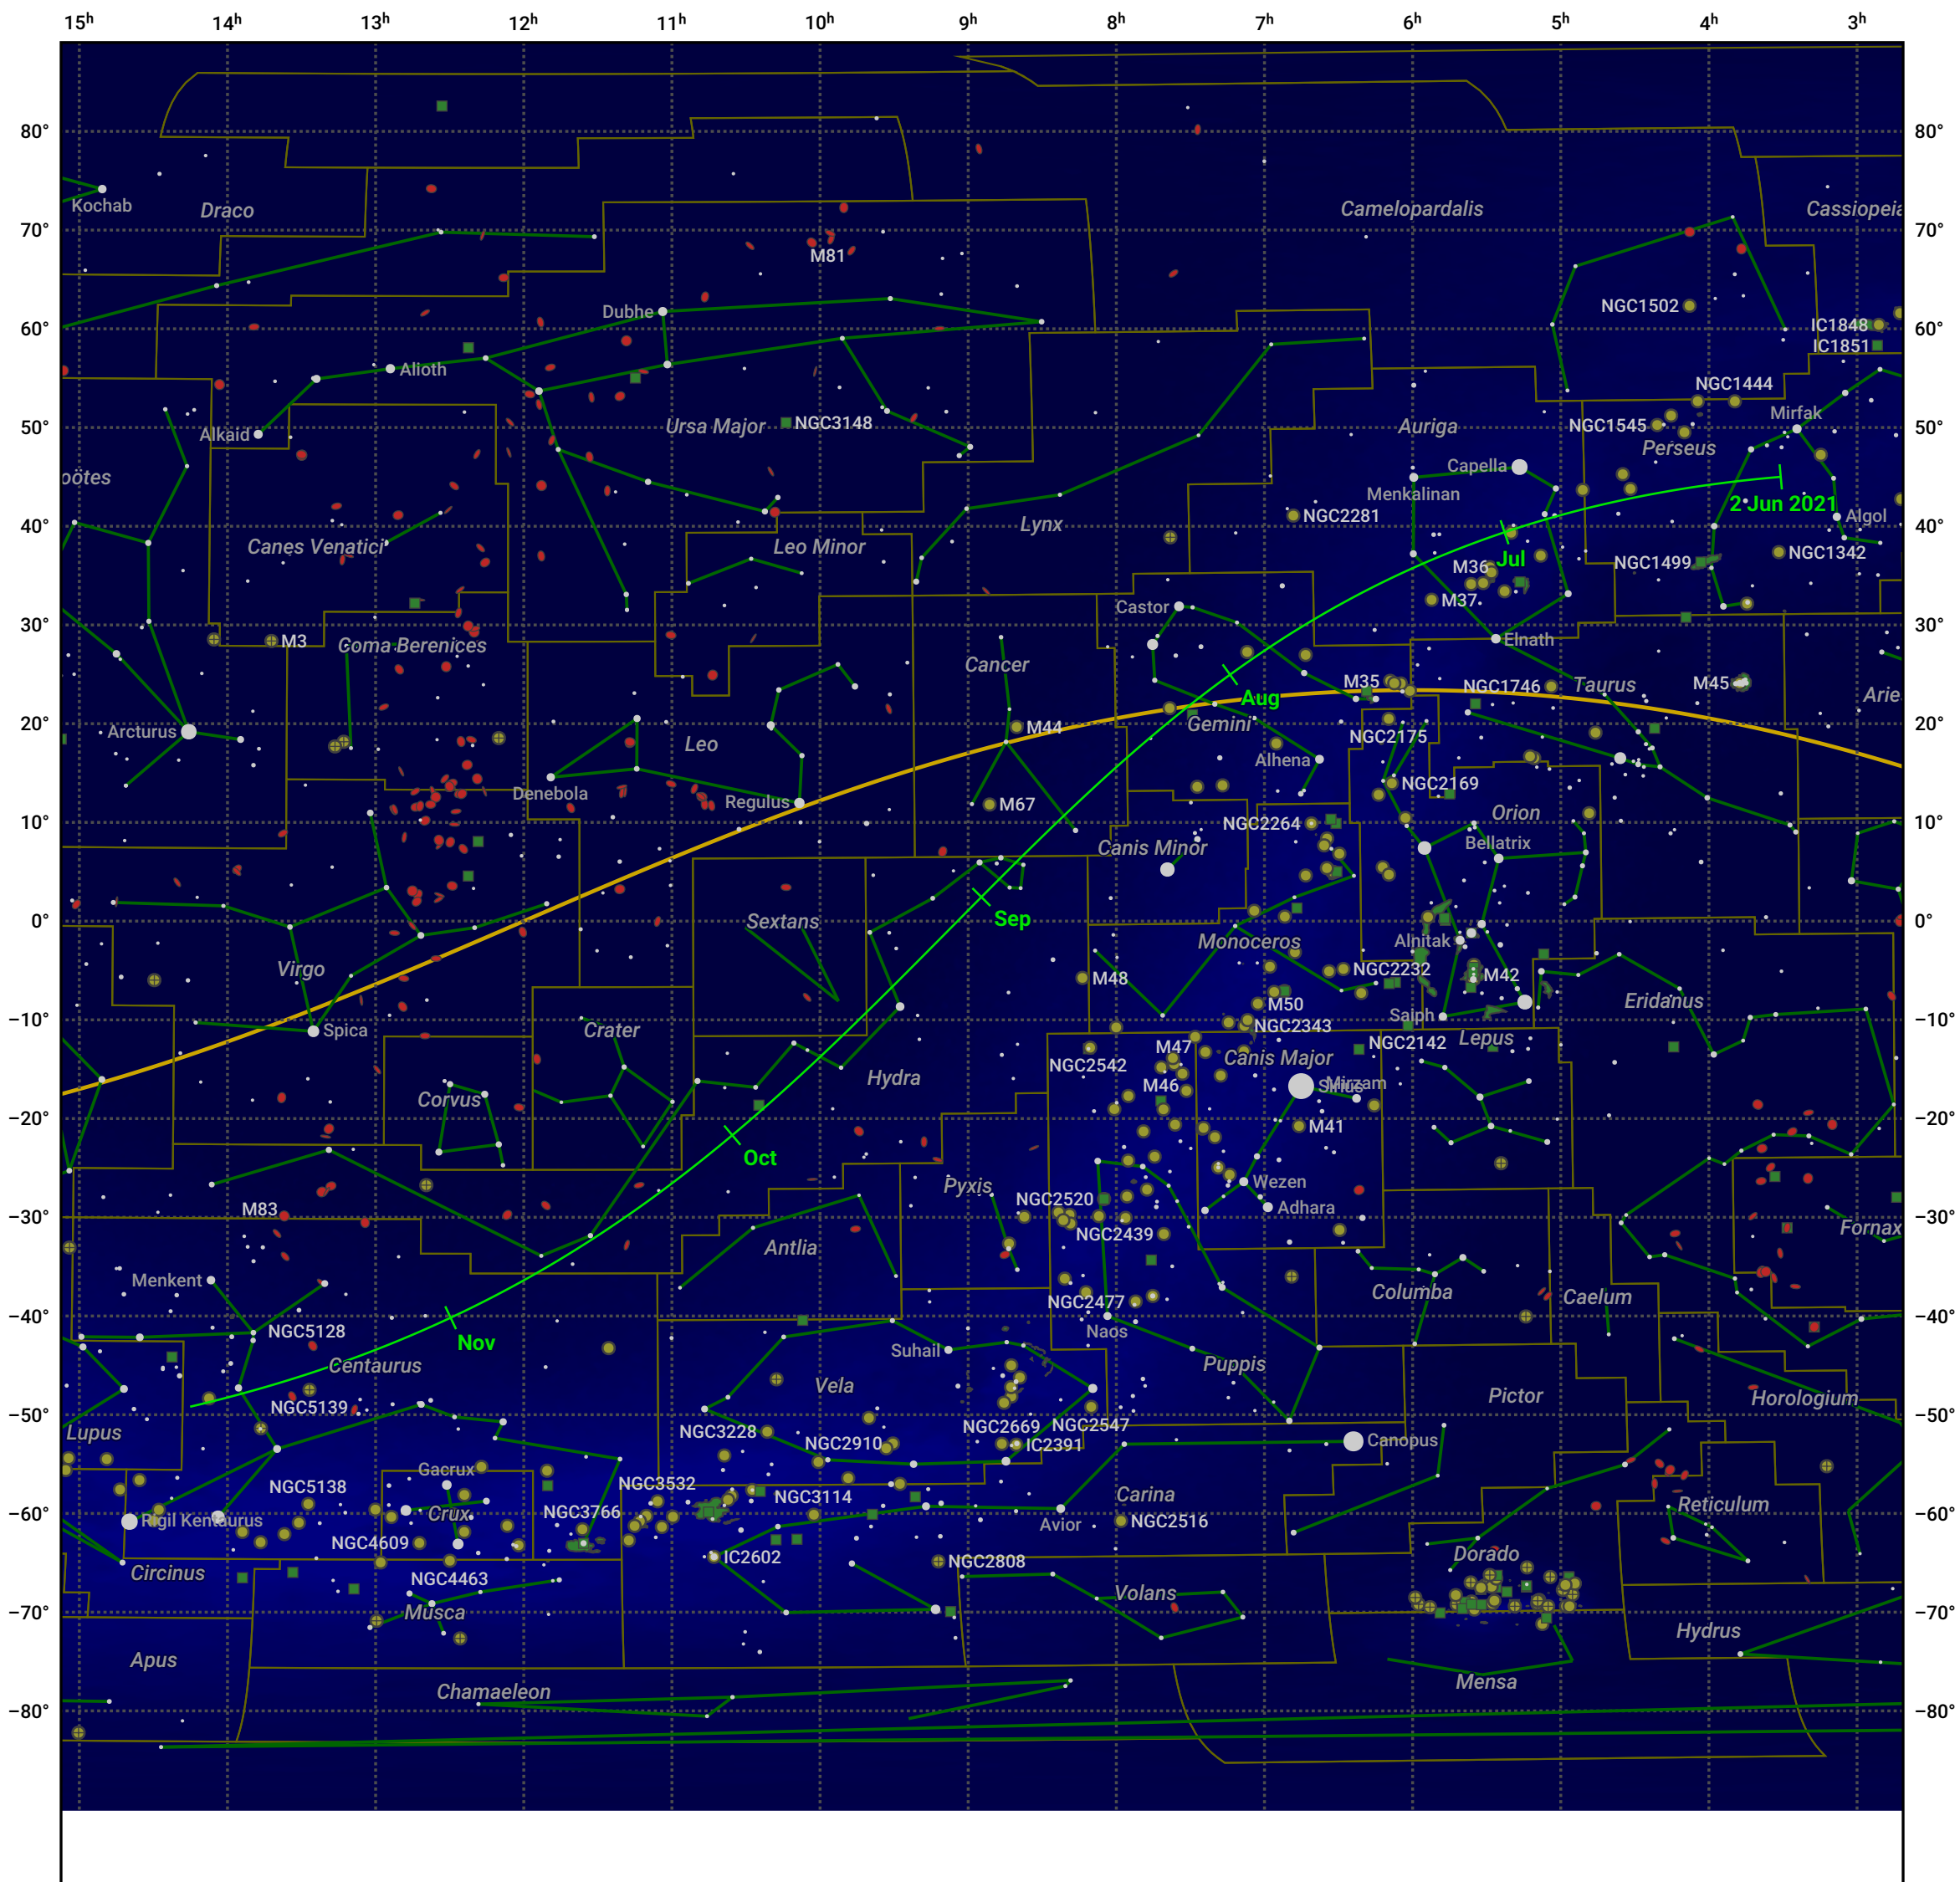

# The path of 8P/Tuttle starting on 2 Jun 2021

© Dominic Ford 2011–2024. Date markers placed at midnight UTC. Downloaded from <https://in-the-sky.org>

Magnitude scale:    -5.0    -4.0    -3.0    -2.0    -1.0    0.0    -1.0    -2.0

— Ecliptic Plane

● Galaxy   
 ■ Bright nebula   
 ● Open cluster   
 ⊕ Globular cluster

Date	Mag
2021 Jul 1	10.2
2021 Jul 5	10.1
2021 Aug 10	9.1
2021 Sep 1	8.9
2021 Oct 28	10.1
2021 Nov 1	10.3
2021 Nov 28	11.1