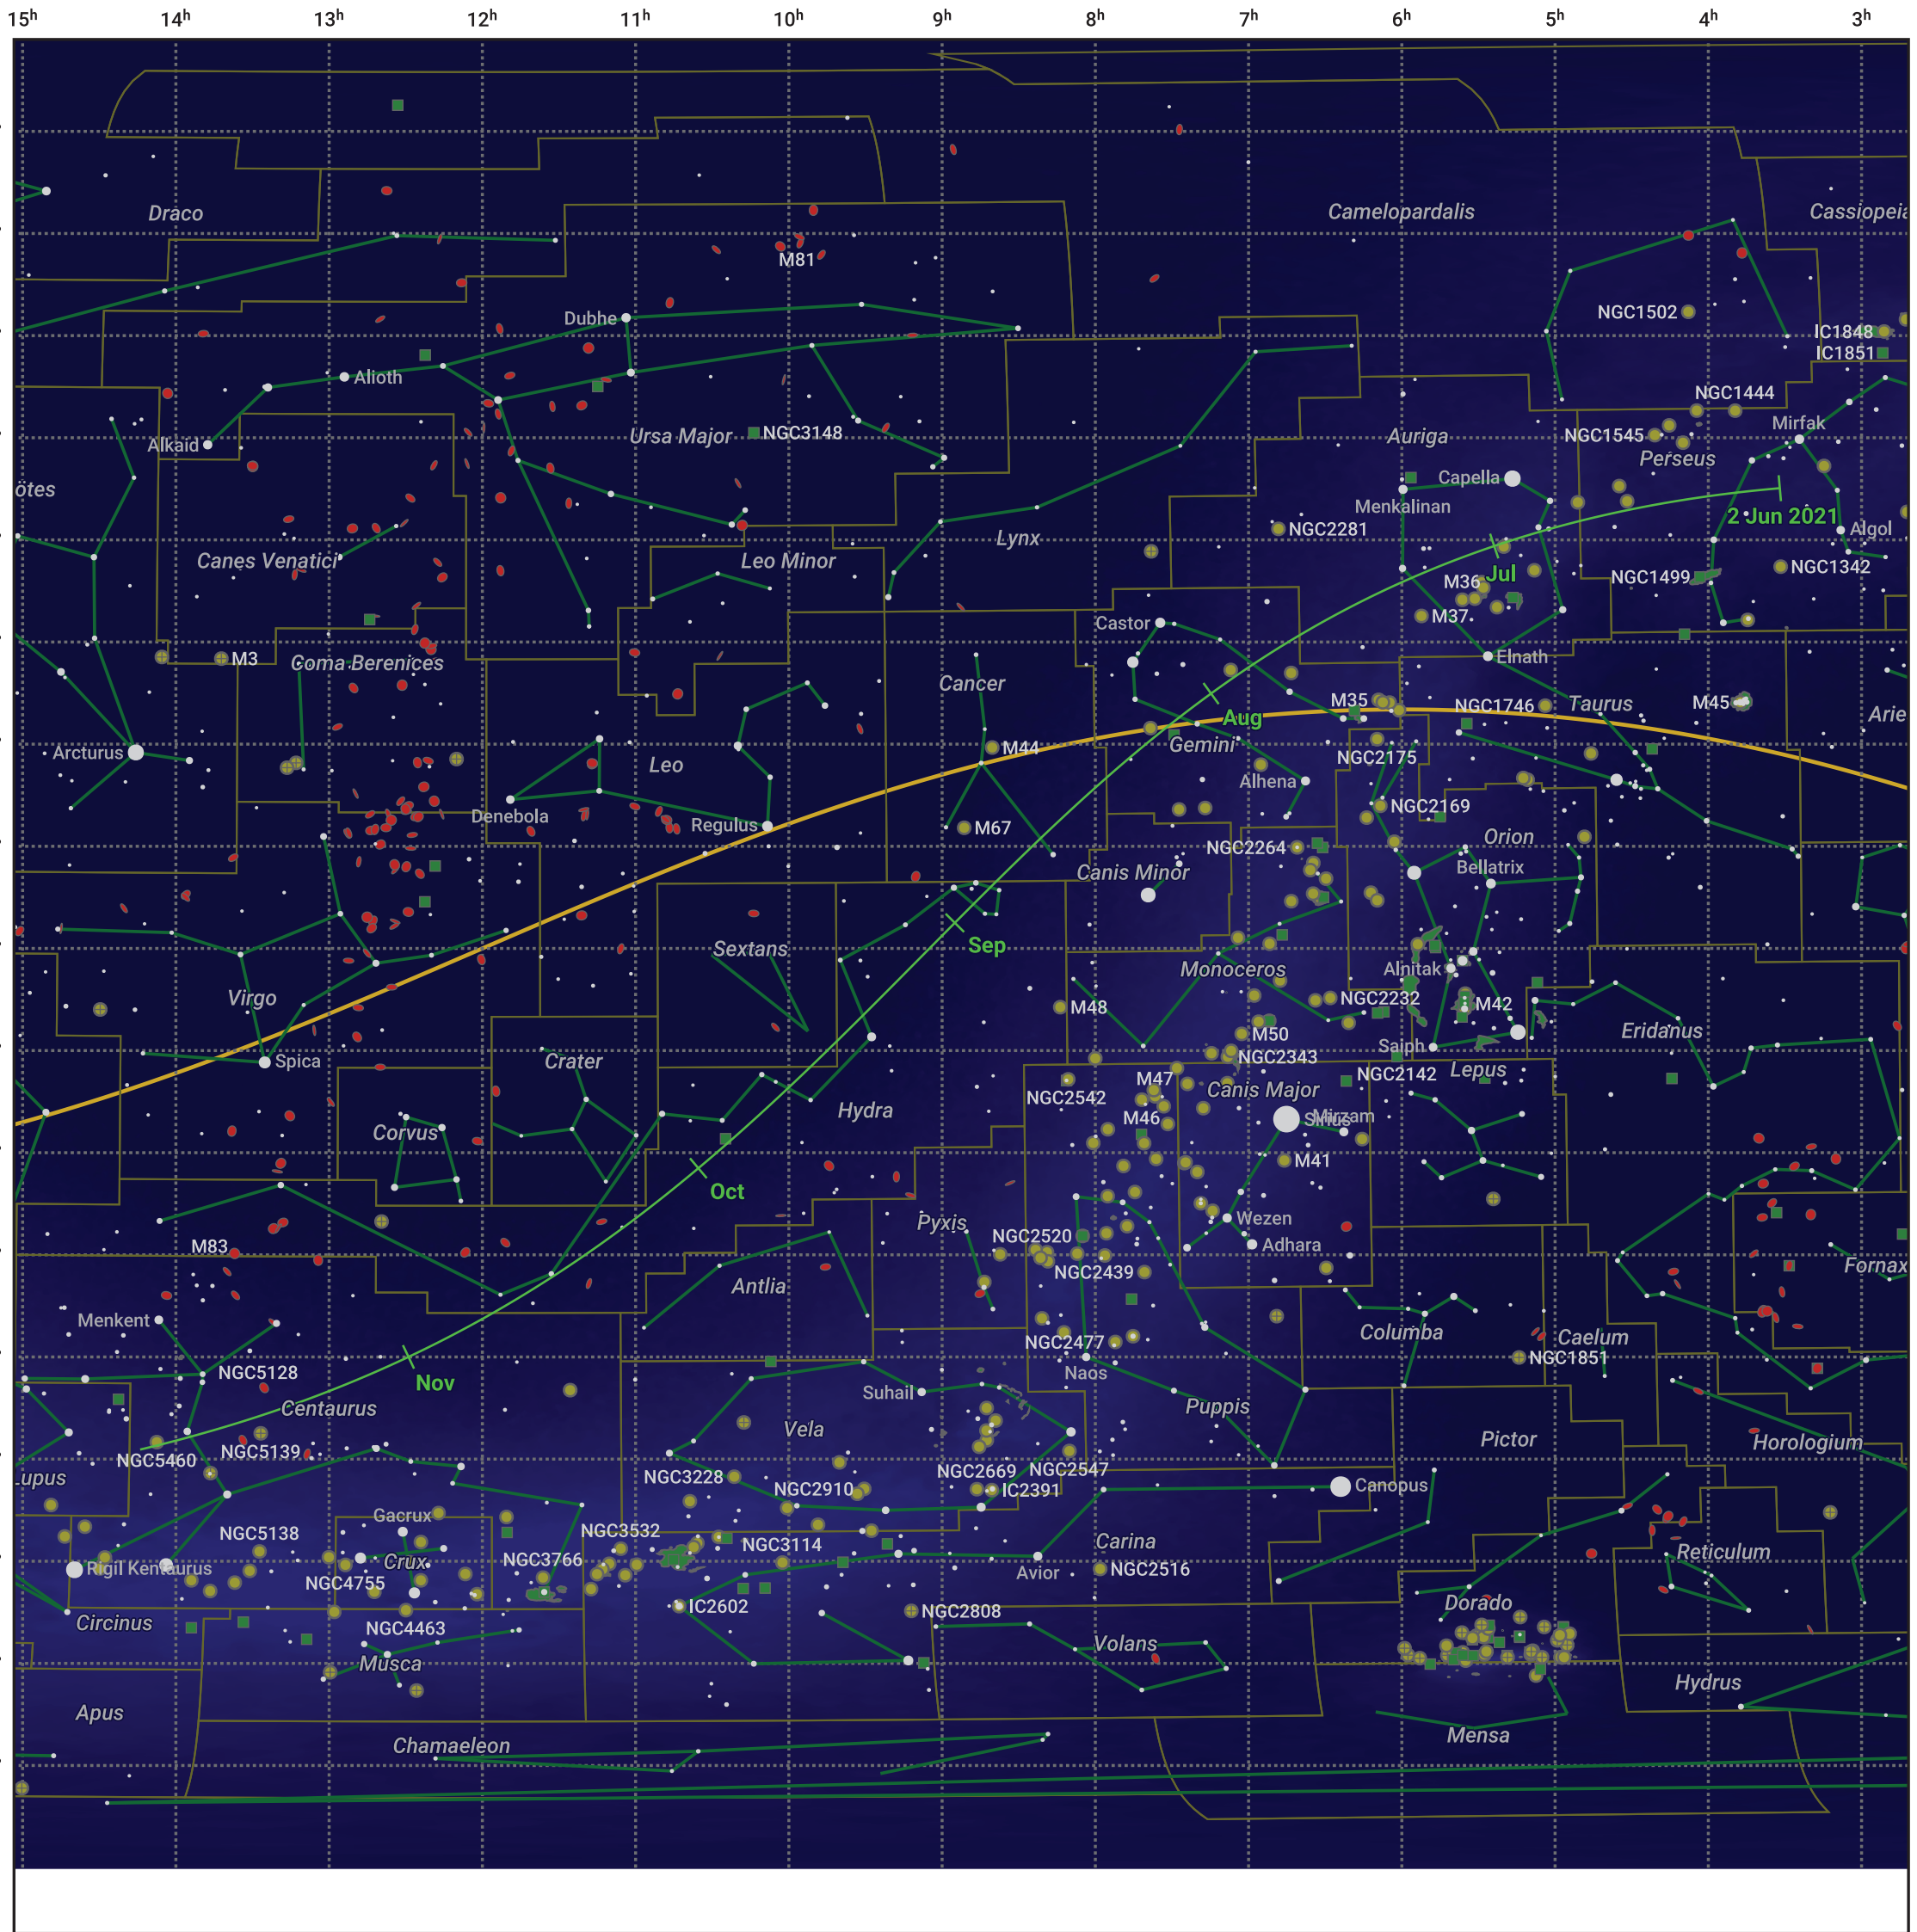

The path of 8P/Tuttle starting on 2 Jun 2021

© Dominic Ford 2011–2024. Date markers placed at midnight UTC. Downloaded from <https://in-the-sky.org>

Magnitude scale: -5.0 -4.0 -3.0 -2.0 -1.0 0.0 -1.0 -2.0

— Ecliptic Plane

■ Galaxy
 ■ Bright nebula
 ● Open cluster
 ⊕ Globular cluster

Date	Mag
2021 Jul 1	10.3
2021 Jul 5	10.1
2021 Aug 10	9.1
2021 Sep 1	8.9
2021 Oct 28	10.1
2021 Nov 1	10.3
2021 Nov 28	11.1