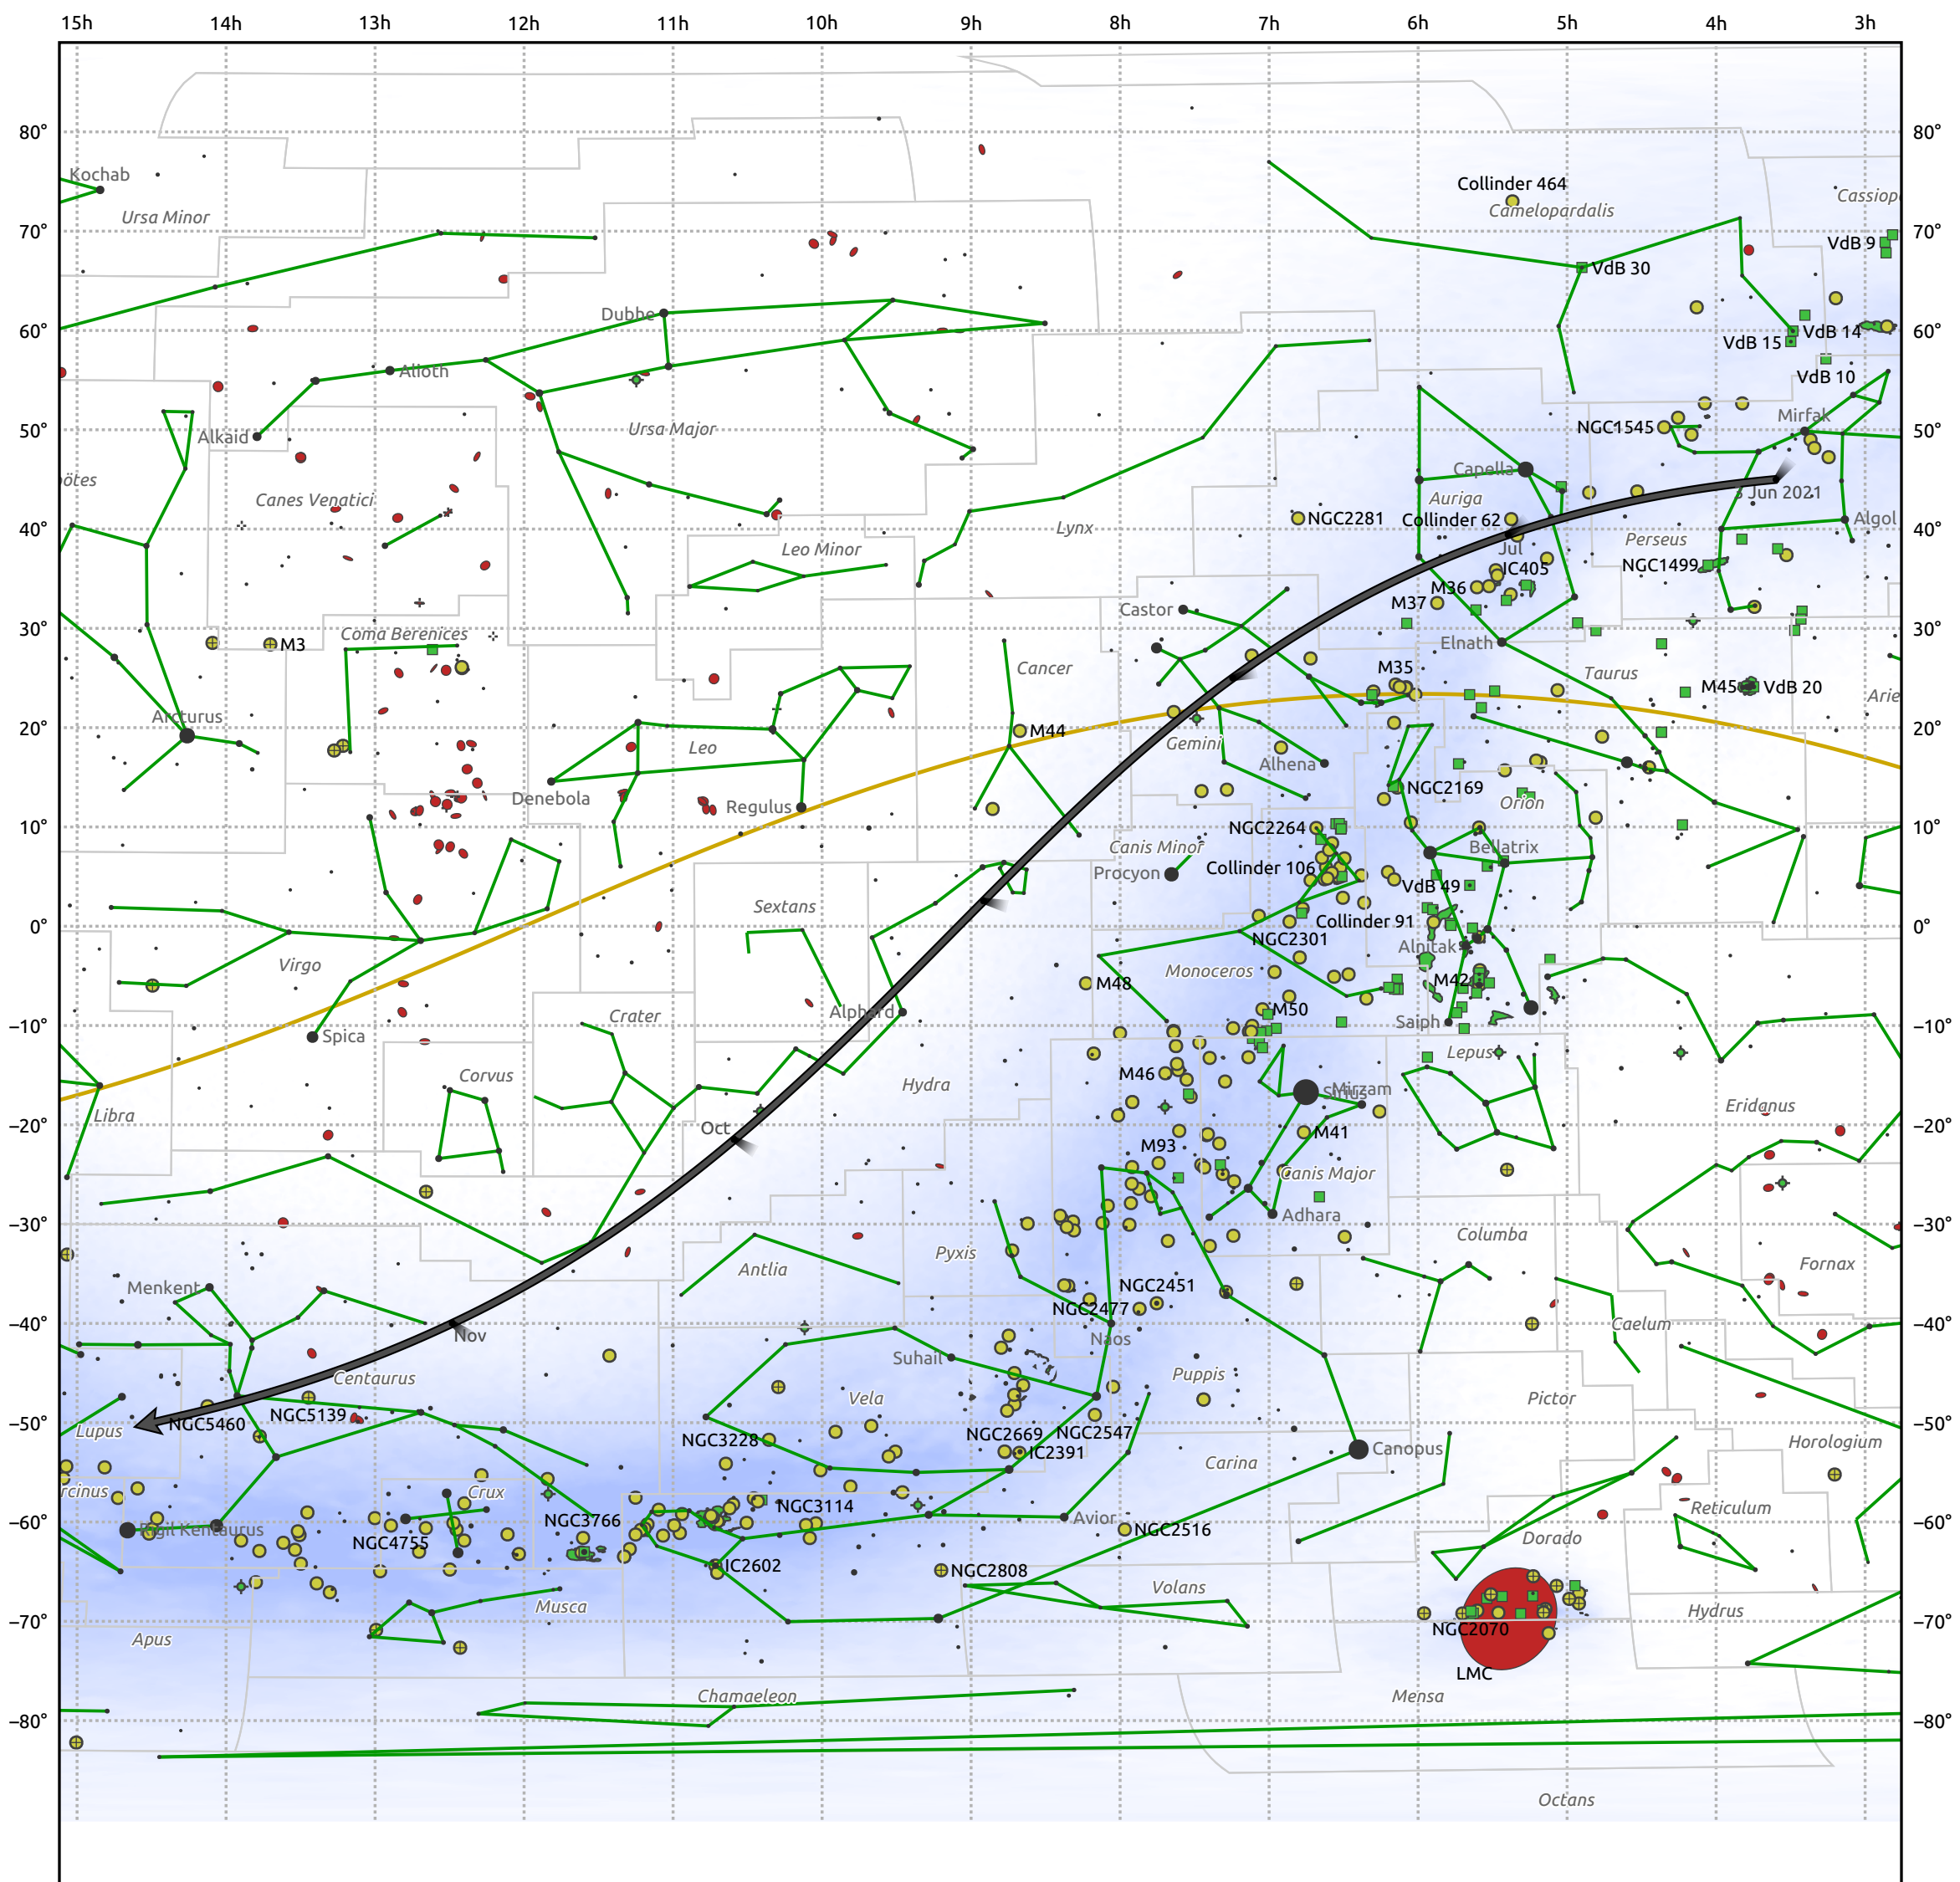

The path of 8P/Tuttle starting on 3 Jun 2021

© Dominic Ford 2011–2024. Date markers placed at midnight UTC. Downloaded from <https://in-the-sky.org>

Magnitude scale: -5.0 -4.0 -3.0 -2.0 -1.0 -2.0

Ecliptic Plane

Galaxy Bright nebula Open cluster Globular cluster Planetary nebula

Date	Mag
2021 Jul 1	10.3
2021 Jul 6	10.1
2021 Aug 12	9.1
2021 Sep 1	8.9
2021 Oct 27	10.1
2021 Nov 1	10.3
2021 Nov 27	11.1