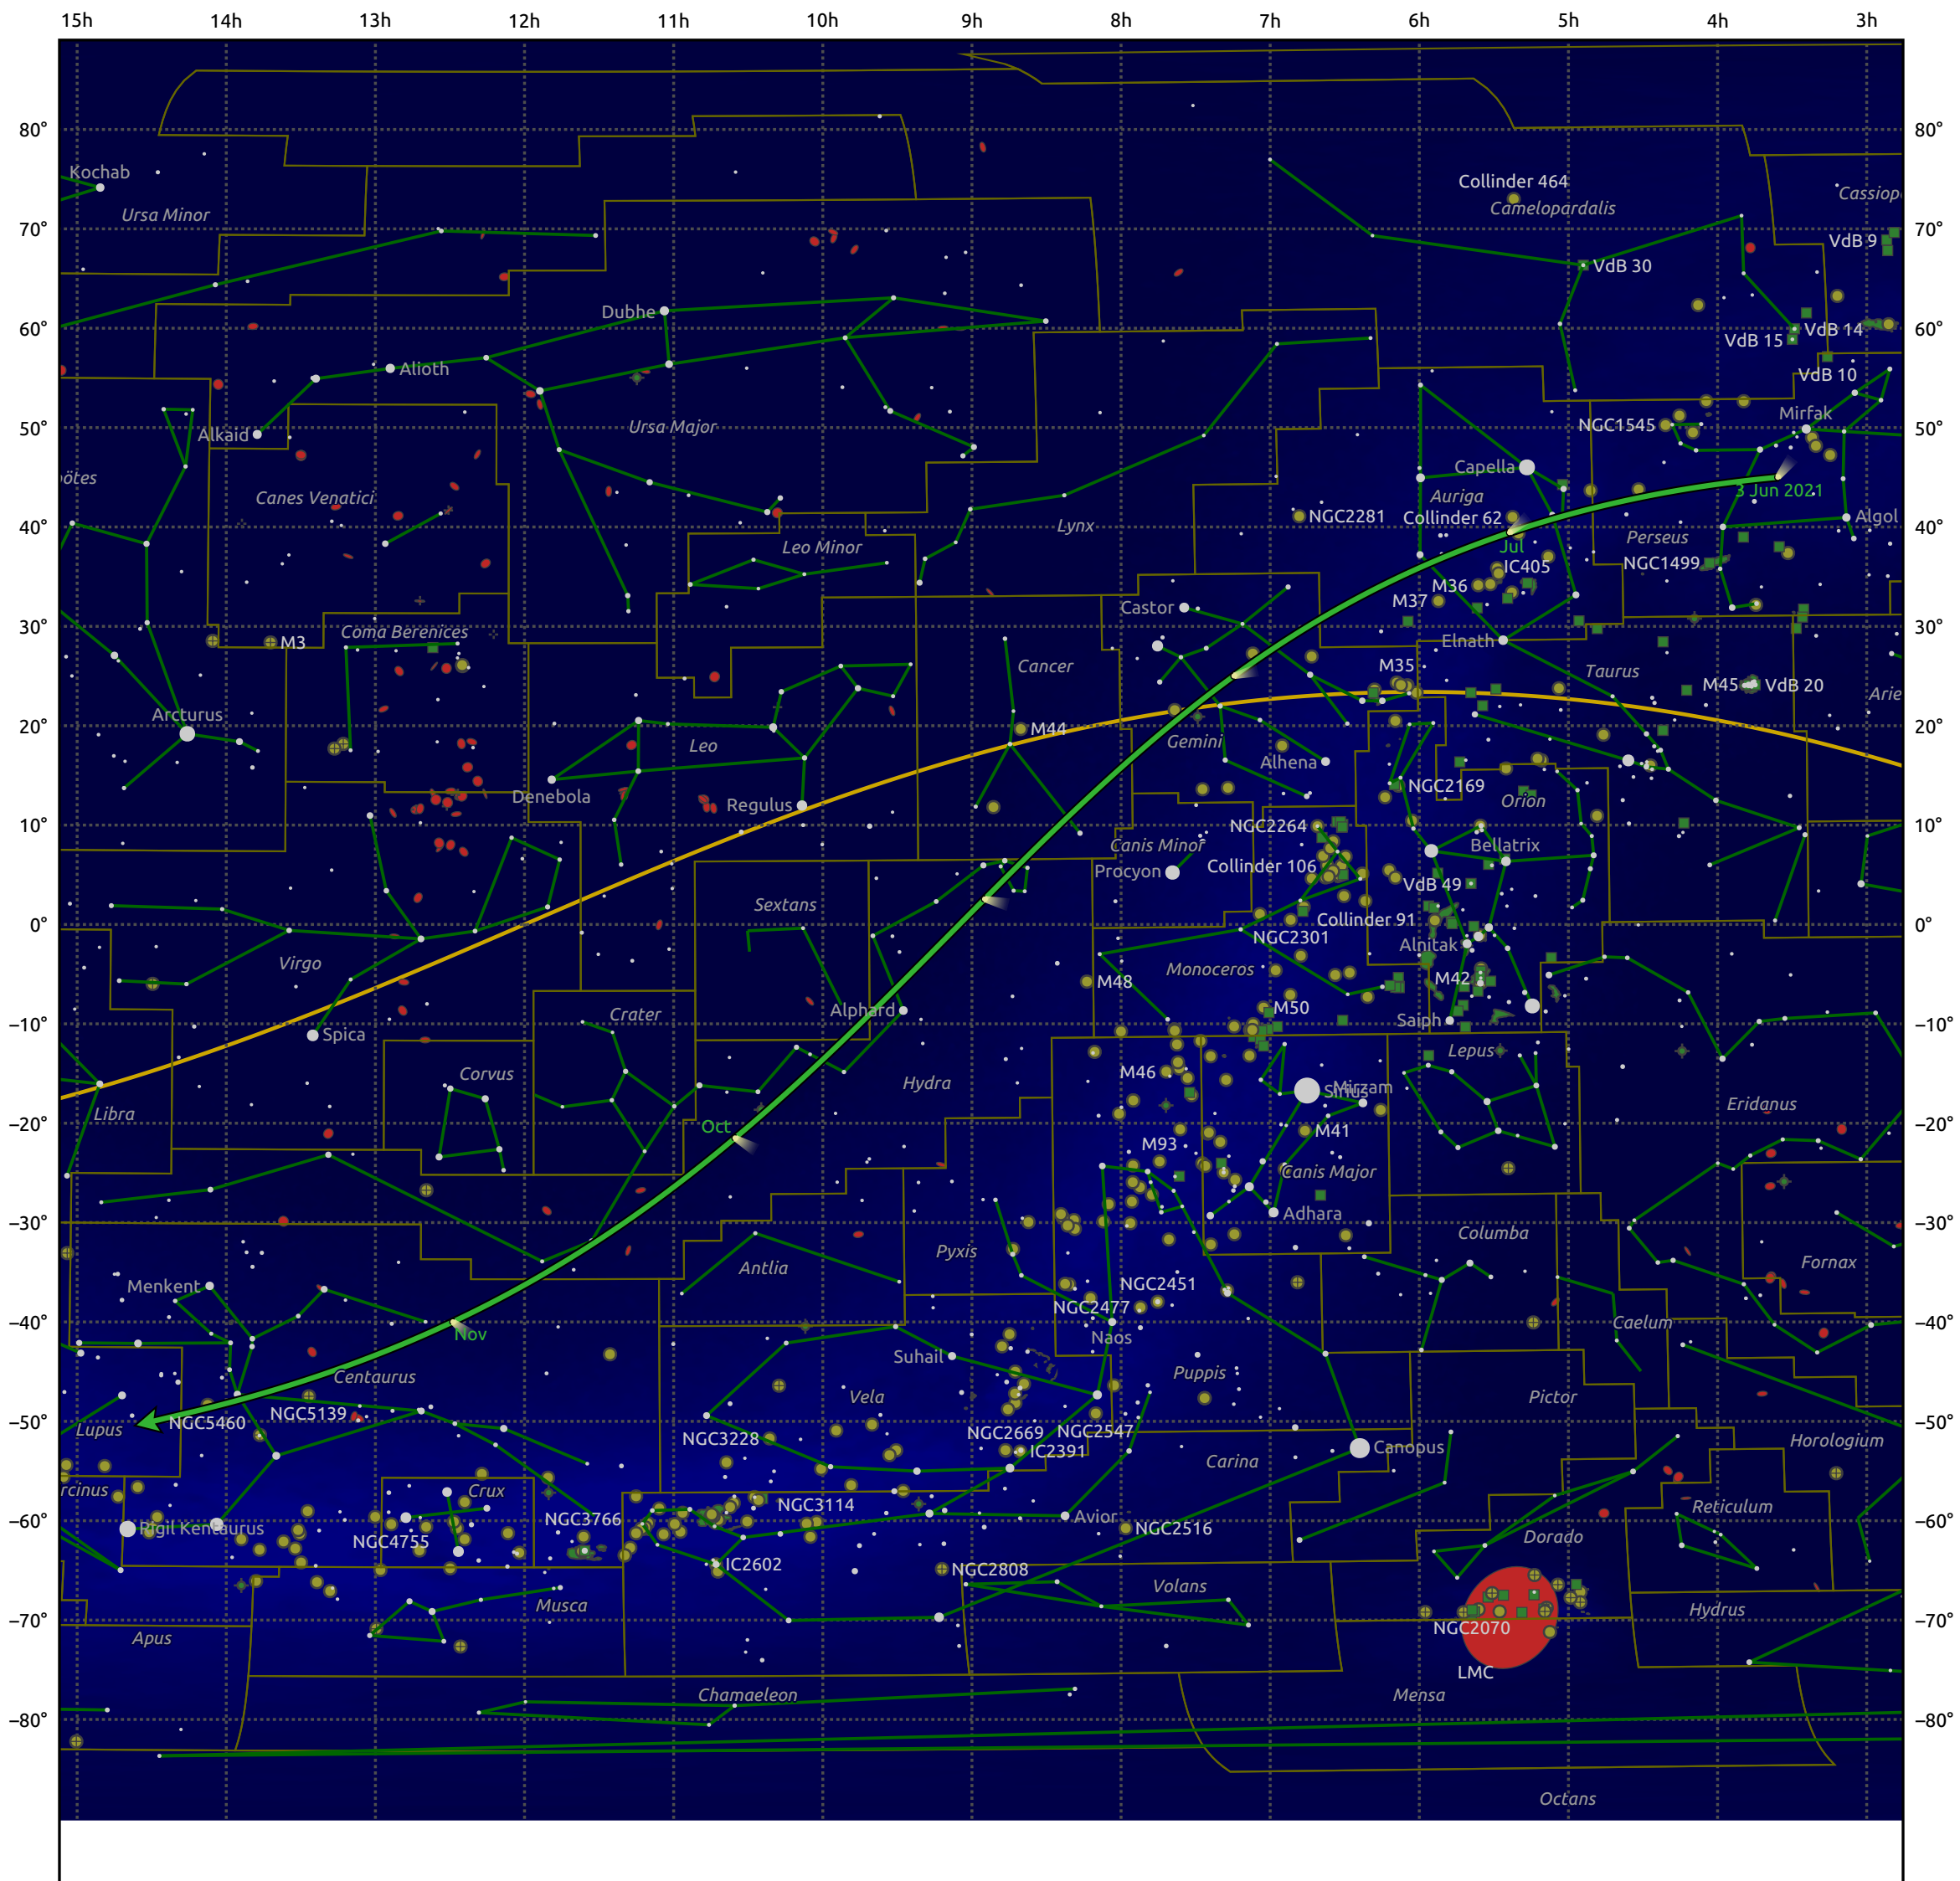

The path of 8P/Tuttle starting on 3 Jun 2021

© Dominic Ford 2011–2024. Date markers placed at midnight UTC. Downloaded from <https://in-the-sky.org>

Magnitude scale: -5.0 -4.0 -3.0 -2.0 -1.0 -2.0

Ecliptic Plane

Galaxy Bright nebula Open cluster Globular cluster Planetary nebula

Date	Mag
2021 Jul 1	10.3
2021 Jul 6	10.1
2021 Aug 12	9.1
2021 Sep 1	8.9
2021 Oct 27	10.1
2021 Nov 1	10.3
2021 Nov 27	11.1