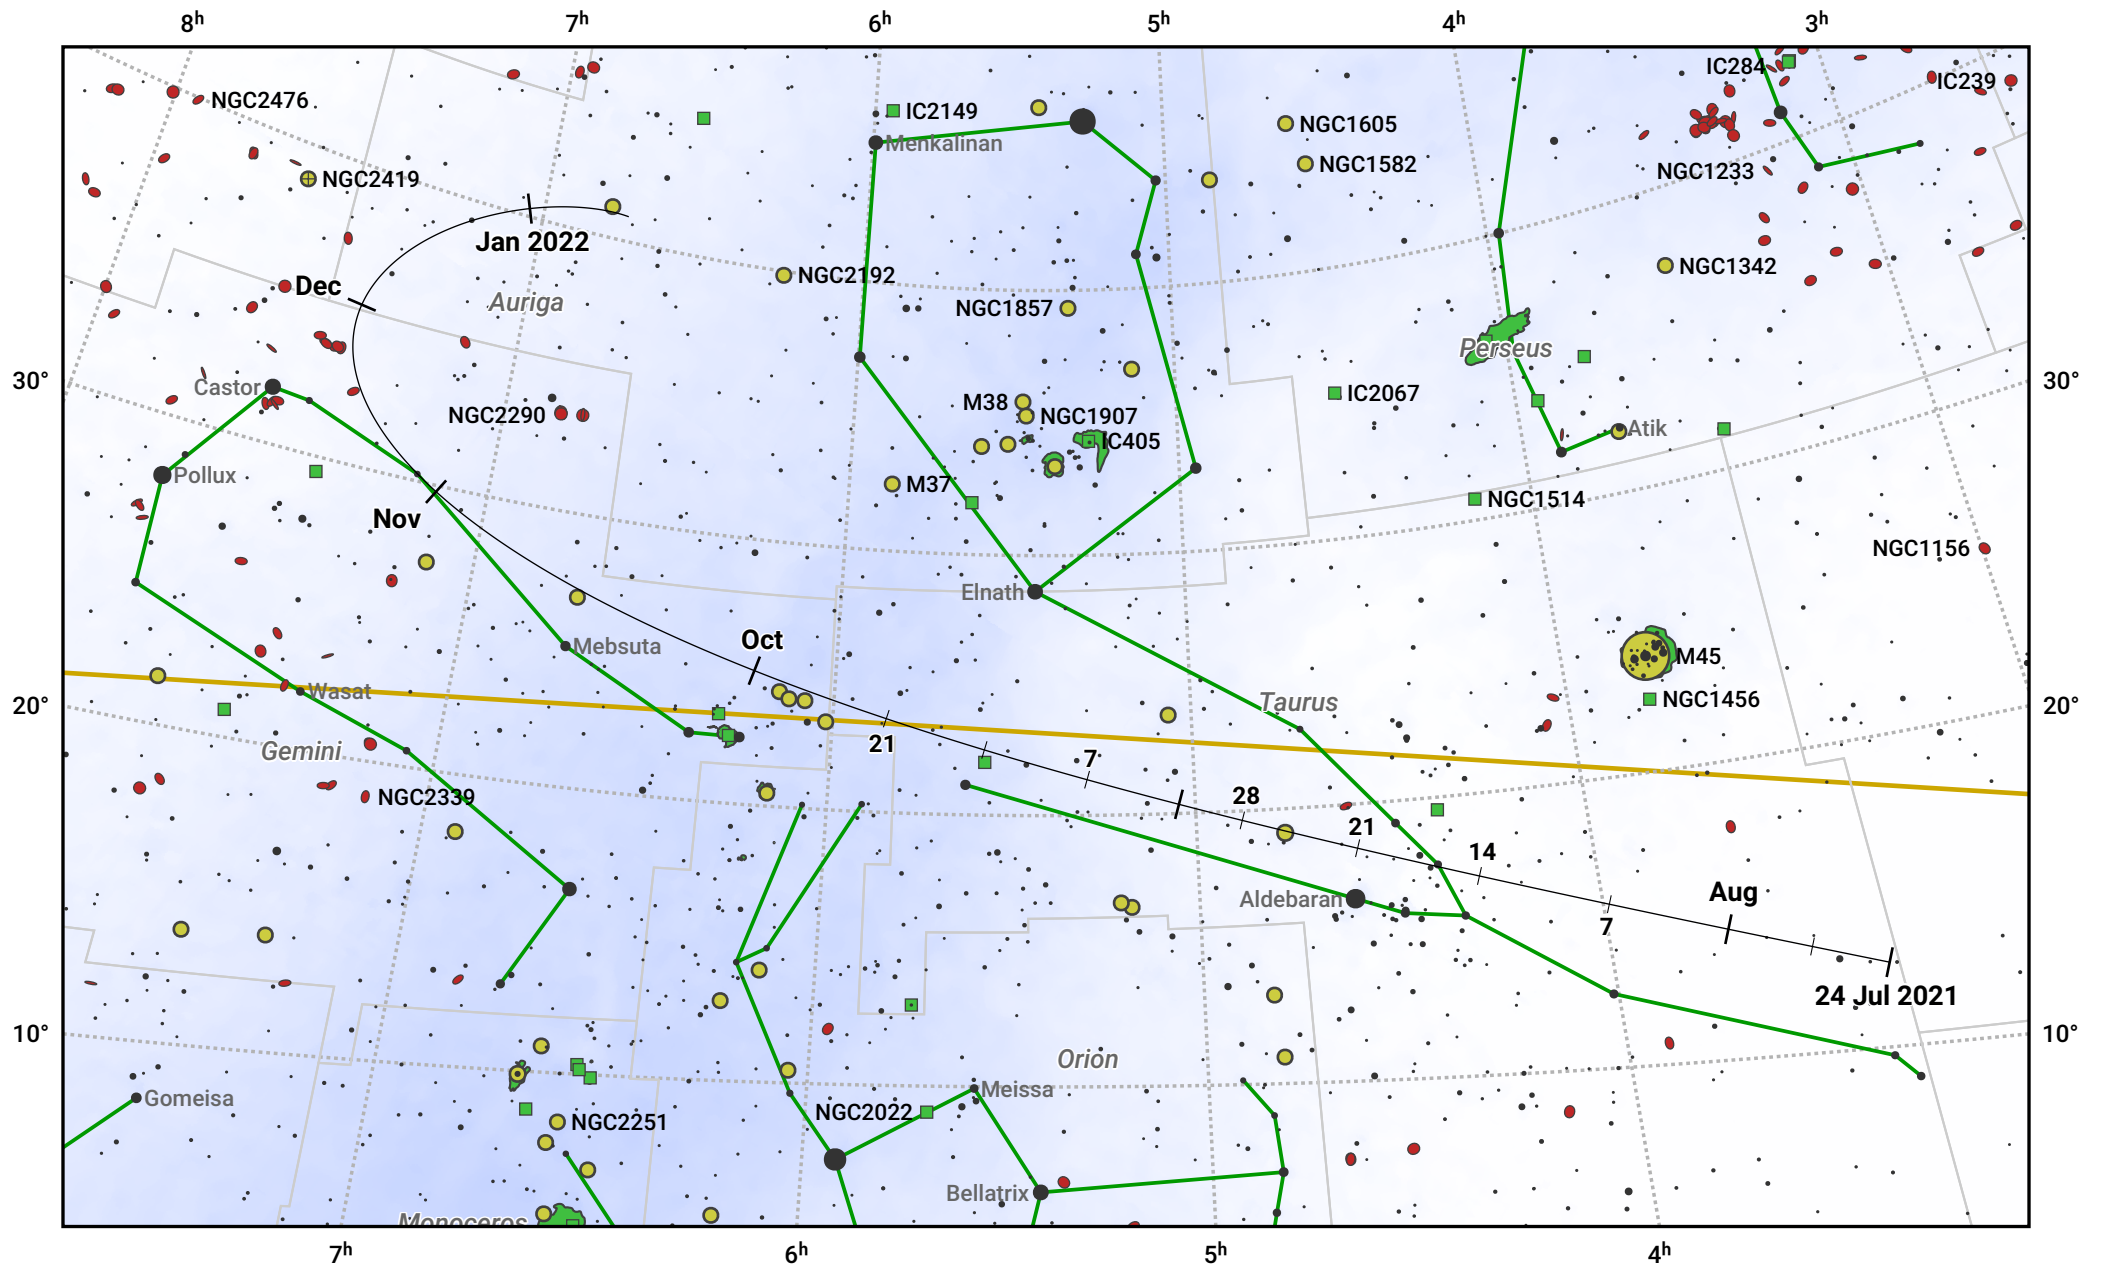

The path of 108P/Ciffreo starting on 24 Jul 2021

© Dominic Ford 2011–2024. Date markers placed at midnight UTC. Downloaded from <https://in-the-sky.org>

Magnitude scale: 7.0 6.0 5.0 4.0 3.0 2.0 1.0 0.0

— Ecliptic Plane

Galaxy Bright nebula Open cluster Globular cluster

Date	Mag
2021 Sep 1	12.3
2021 Oct 3	12.0
2021 Nov 1	12.0
2022 Jan 1	12.8
2022 Jan 9	13.0