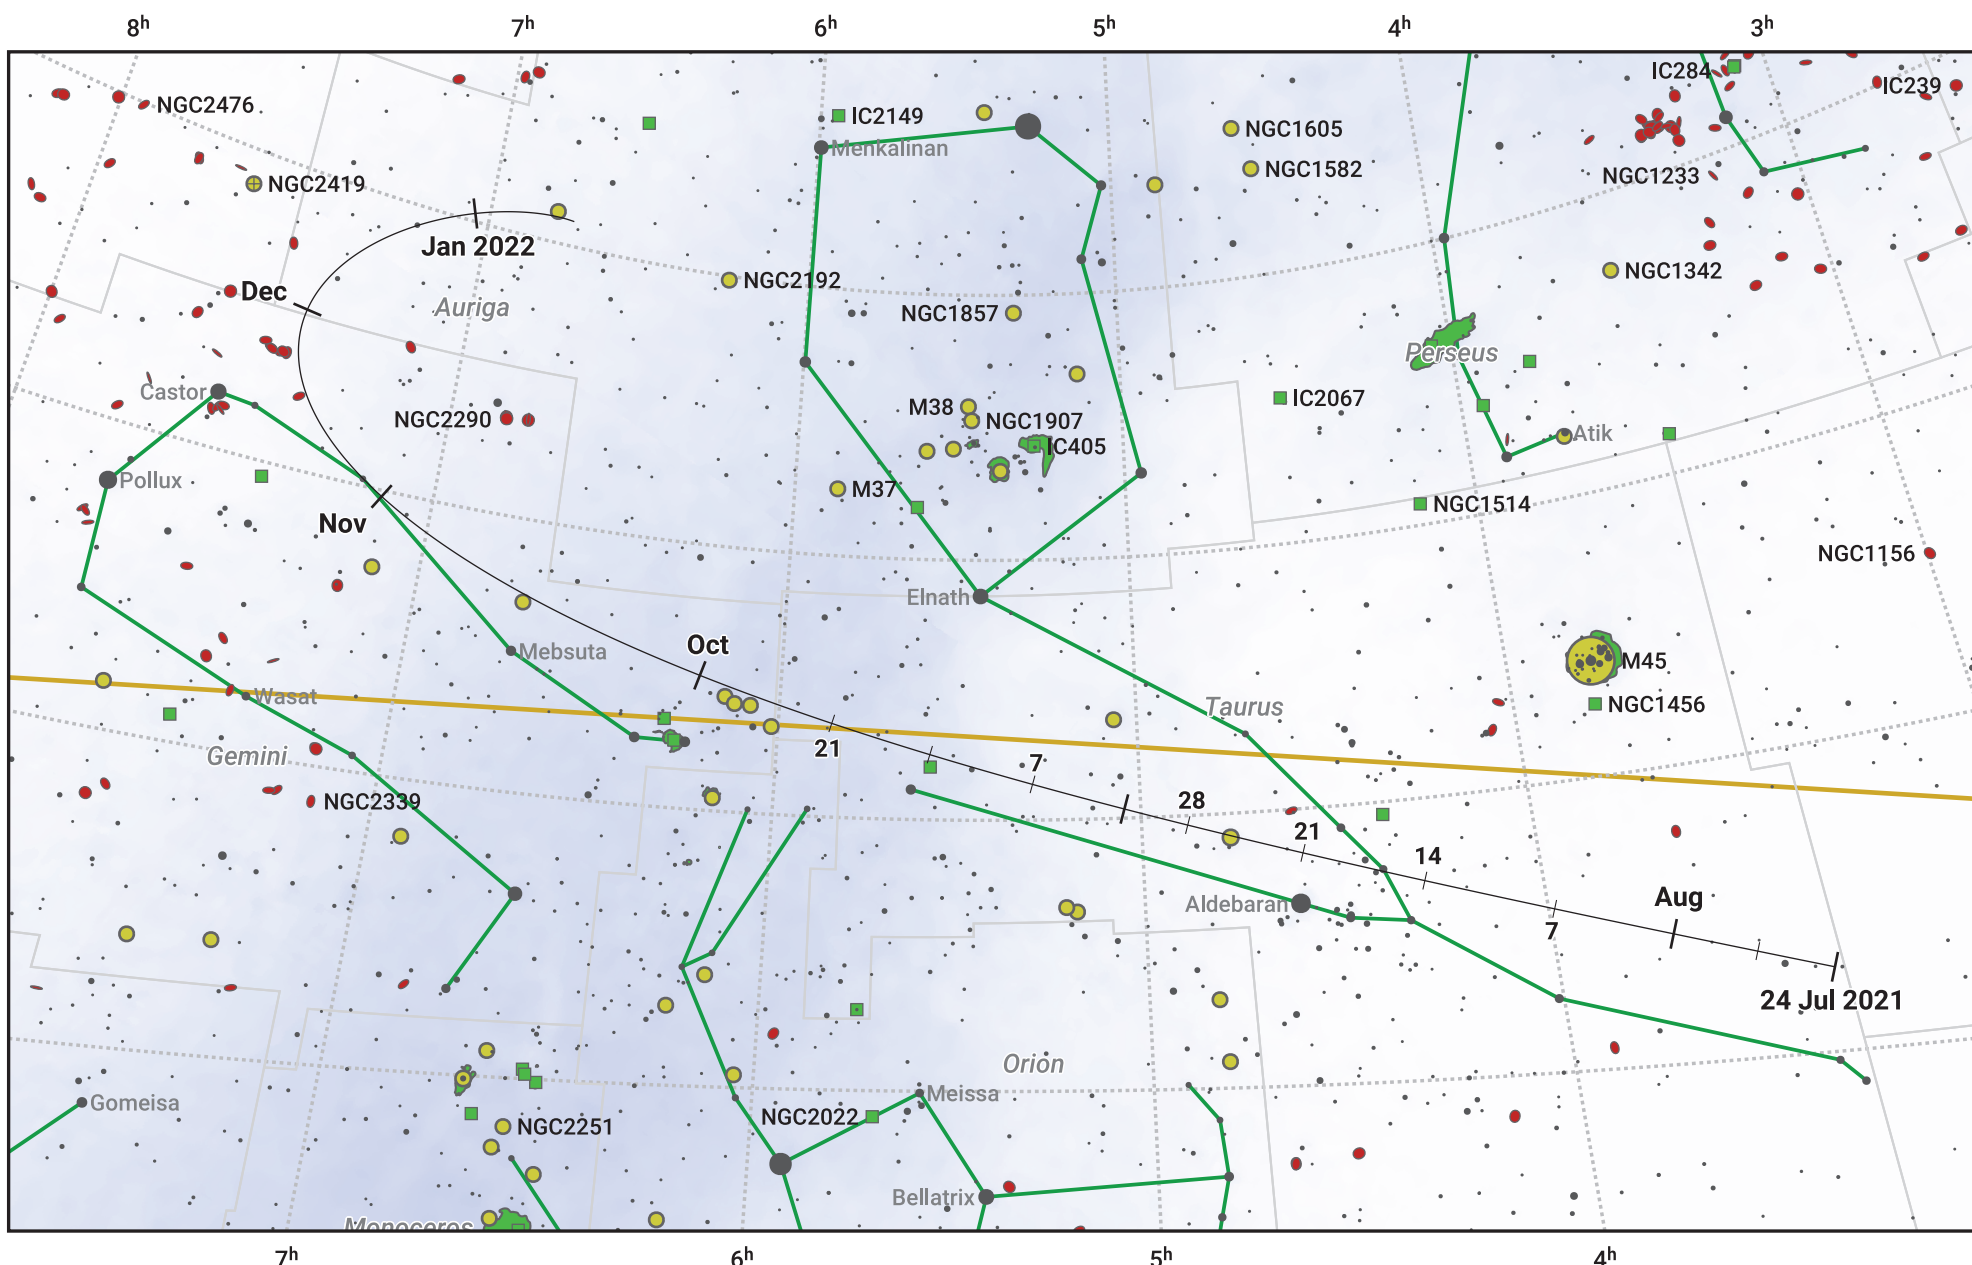

The path of 108P/Ciffreo starting on 24 Jul 2021

© Dominic Ford 2011–2024. Date markers placed at midnight UTC. Downloaded from <https://in-the-sky.org>

Magnitude scale: 7.0 6.0 5.0 4.0 3.0 2.0 1.0 0.0

— Ecliptic Plane

- Galaxy
- Bright nebula
- Open cluster
- ⊕ Globular cluster

Date	Mag
2021 Sep 1	12.3
2021 Oct 3	12.0
2021 Nov 1	12.0
2022 Jan 1	12.8
2022 Jan 9	13.0