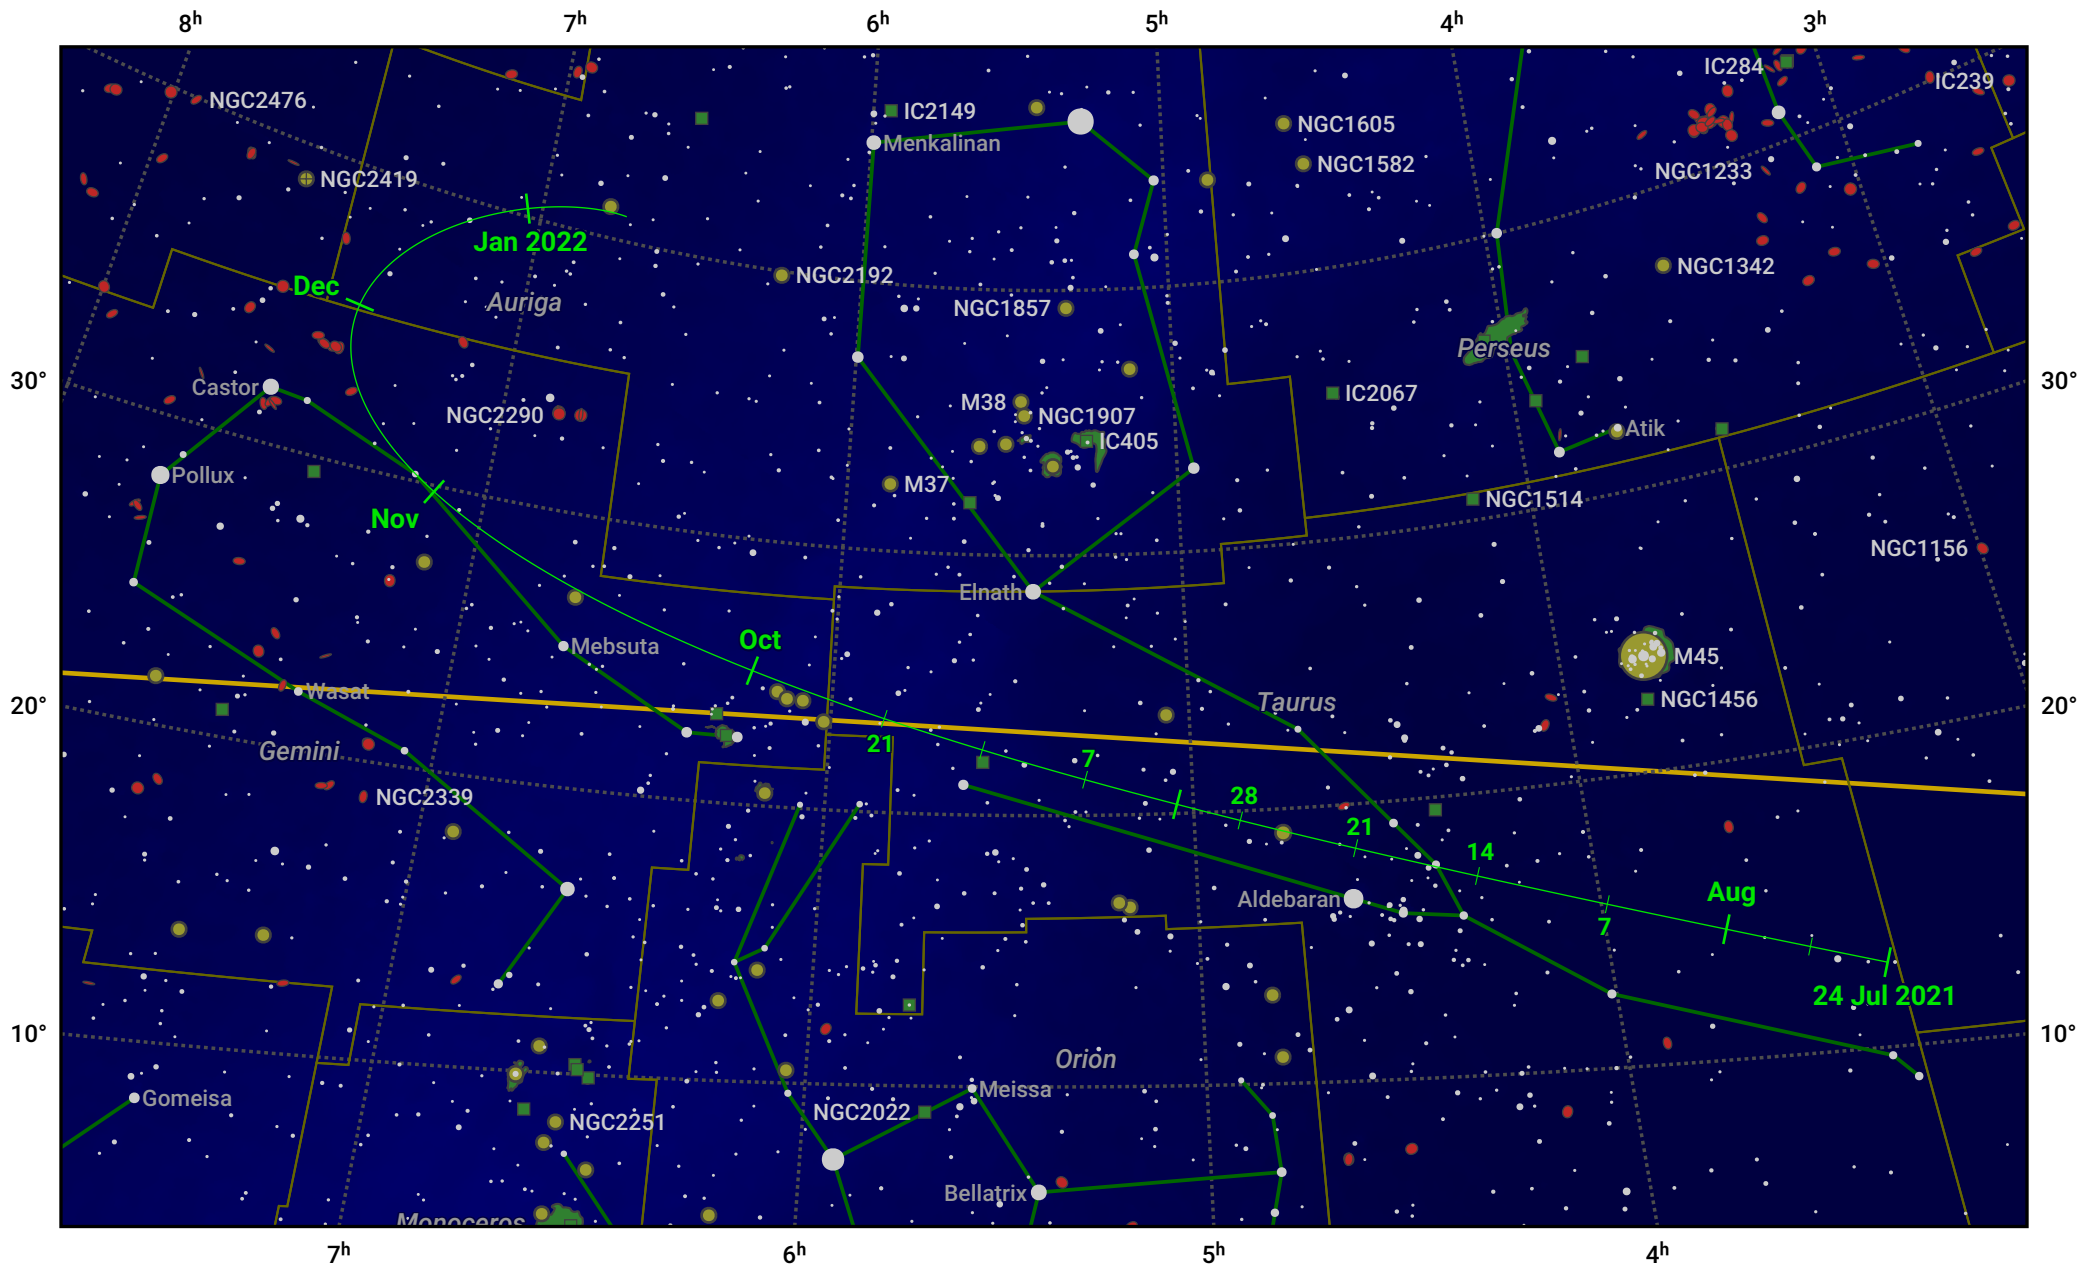

The path of 108P/Ciffreo starting on 24 Jul 2021

© Dominic Ford 2011–2024. Date markers placed at midnight UTC. Downloaded from <https://in-the-sky.org>

Magnitude scale: ● 7.0 ● 6.0 ● 5.0 ● 4.0 ● 3.0 ● 2.0 ● 1.0 ● 0.0

— Ecliptic Plane

● Galaxy ■ Bright nebula ● Open cluster ● Globular cluster

Date	Mag
2021 Sep 1	12.3
2021 Oct 3	12.0
2021 Nov 1	12.0
2022 Jan 1	12.8
2022 Jan 9	13.0