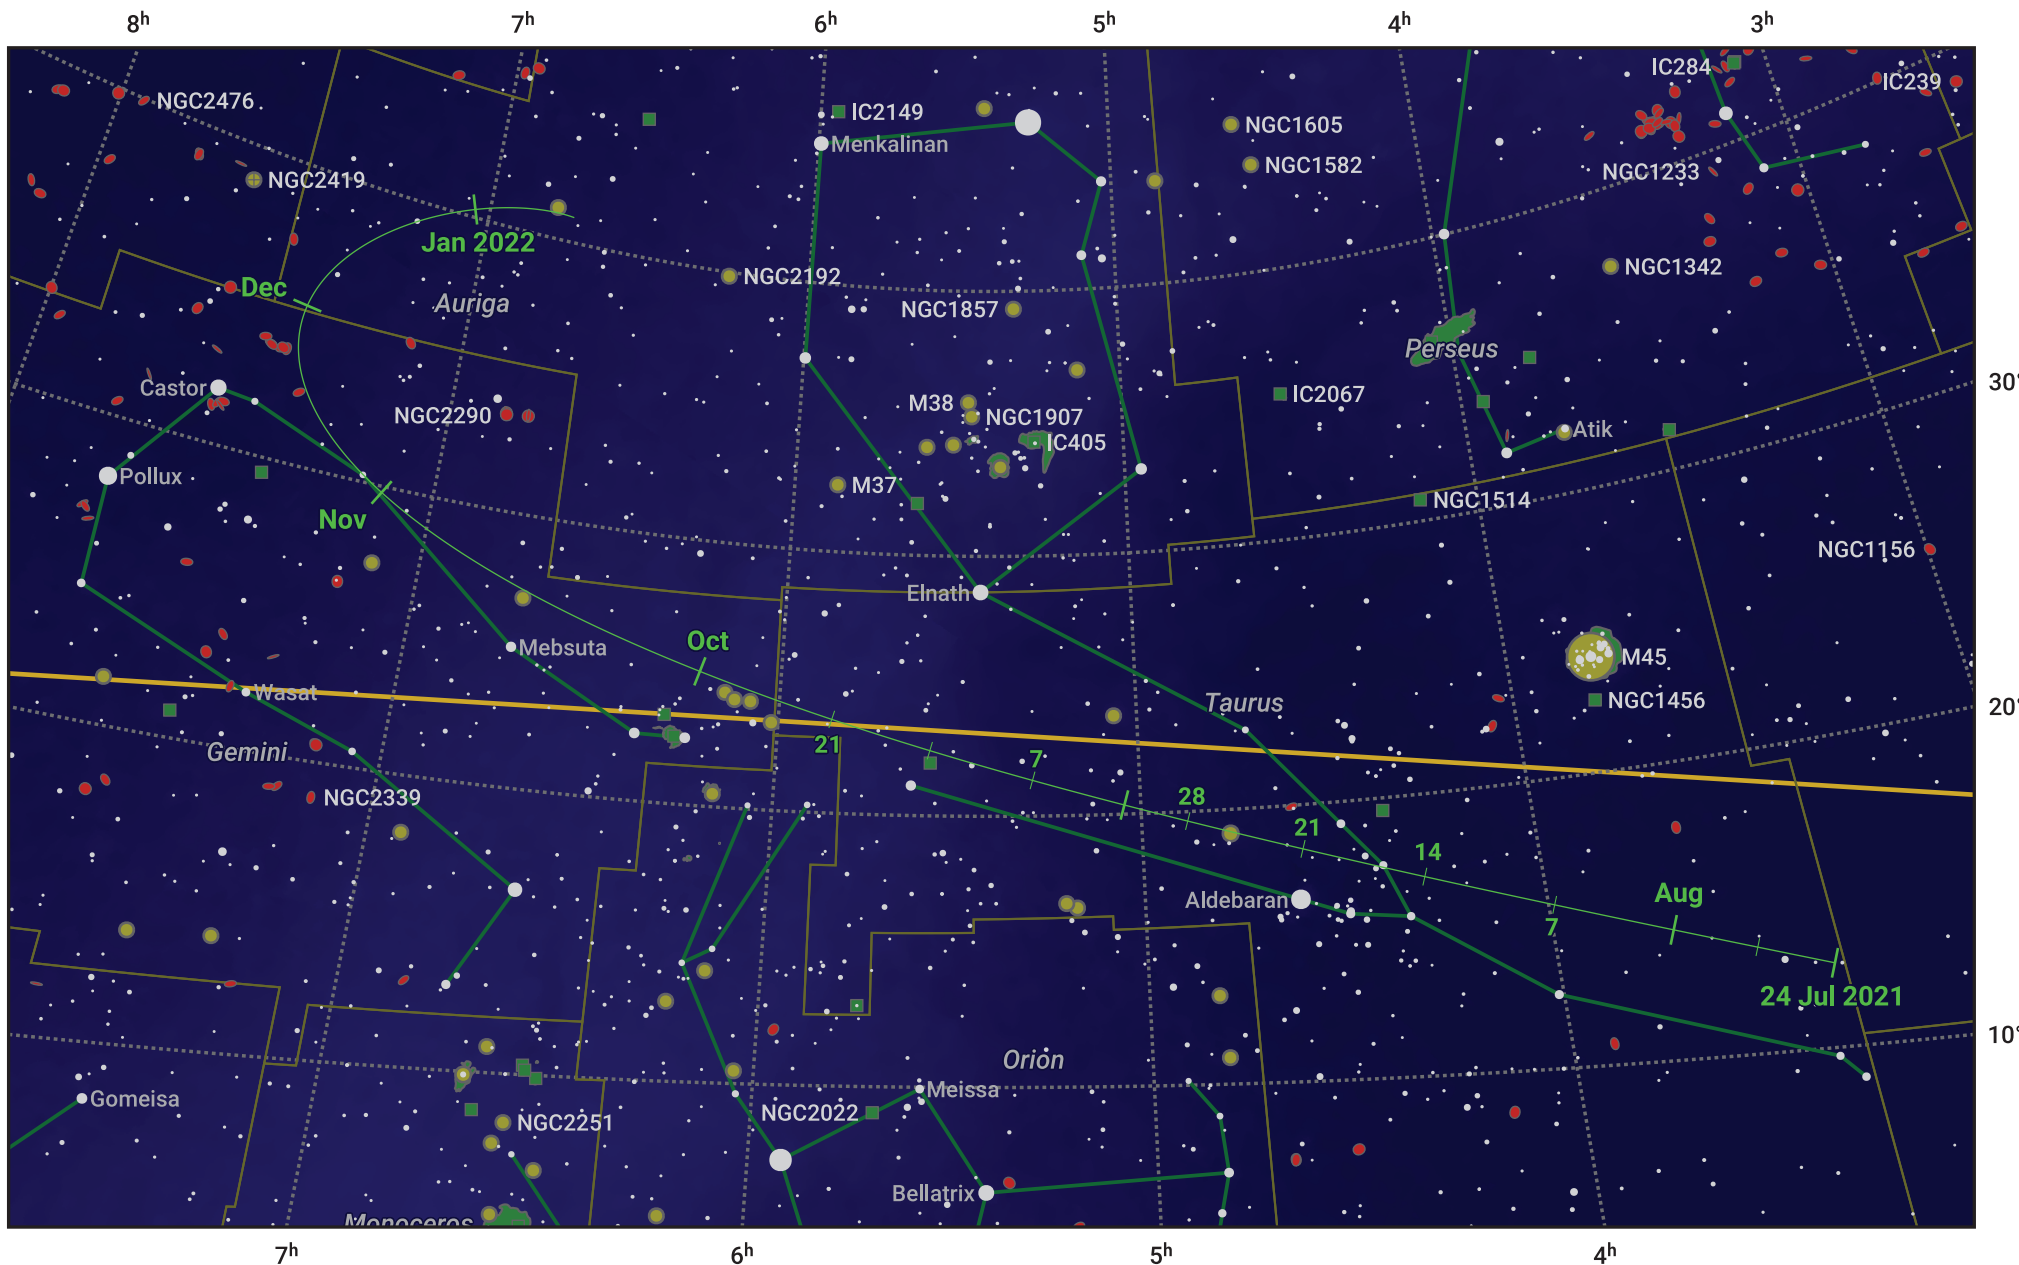

The path of 108P/Ciffreo starting on 24 Jul 2021

© Dominic Ford 2011–2024. Date markers placed at midnight UTC. Downloaded from <https://in-the-sky.org>

Magnitude scale: ● 7.0 ● 6.0 ● 5.0 ● 4.0 ● 3.0 ● 2.0 ● 1.0 ● 0.0

— Ecliptic Plane

- Galaxy
- Bright nebula
- Open cluster
- Globular cluster

Date	Mag
2021 Sep 1	12.3
2021 Oct 3	12.0
2021 Nov 1	12.0
2022 Jan 1	12.8
2022 Jan 9	13.0