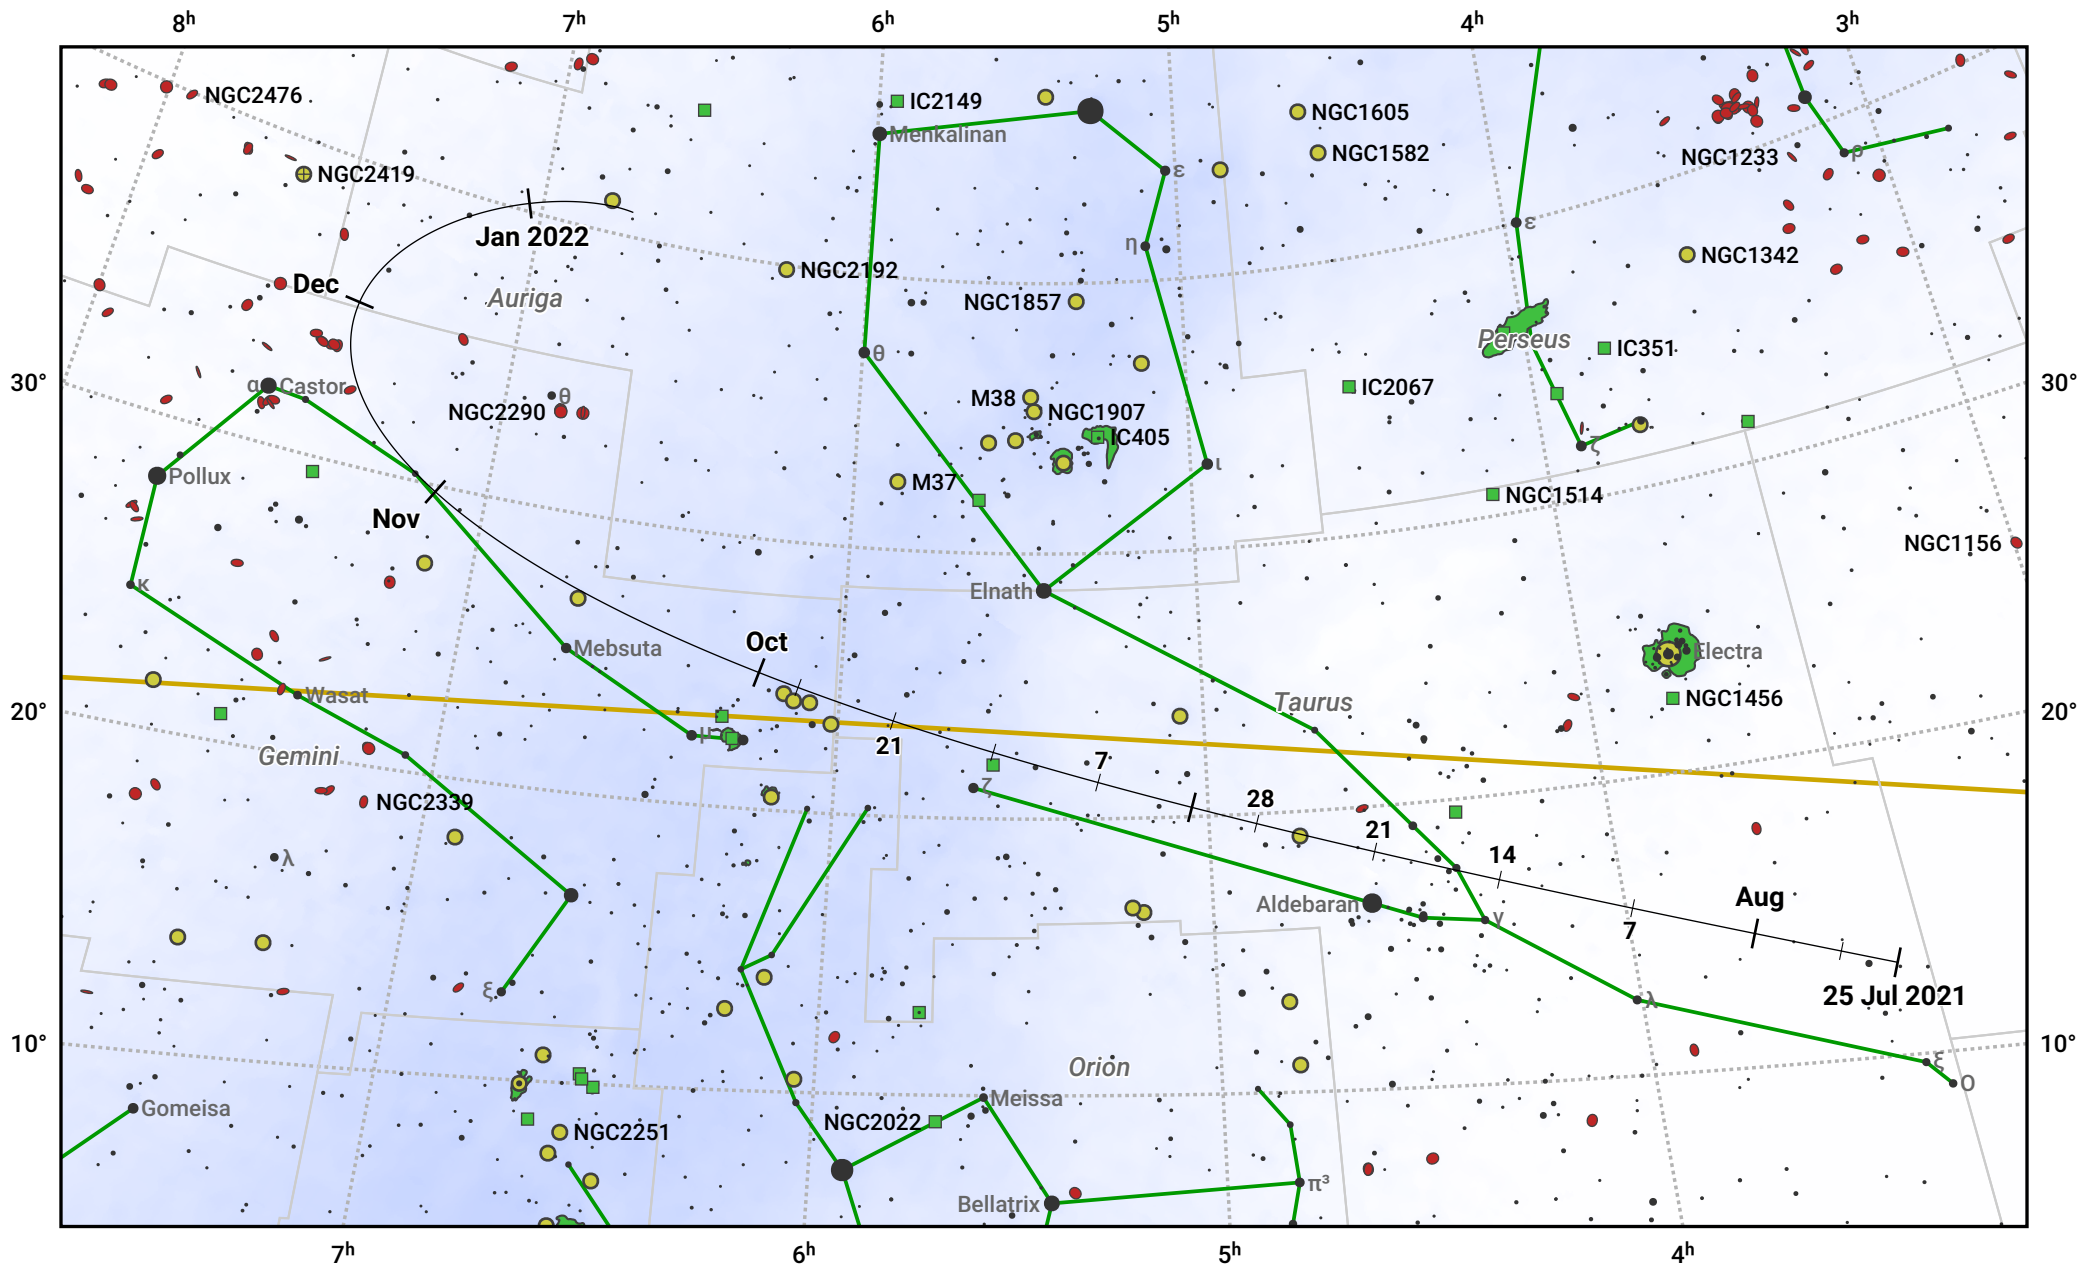

The path of 108P/Ciffreo starting on 25 Jul 2021

© Dominic Ford 2011–2024. Date markers placed at midnight UTC. Downloaded from <https://in-the-sky.org>

Magnitude scale: 7.0 6.0 5.0 4.0 3.0 2.0 1.0 0.0

— Ecliptic Plane

Galaxy Bright nebula Open cluster Globular cluster

Date	Mag
2021 Sep 1	12.3
2021 Oct 7	12.0
2021 Nov 1	12.0
2022 Jan 1	12.8
2022 Jan 9	13.0