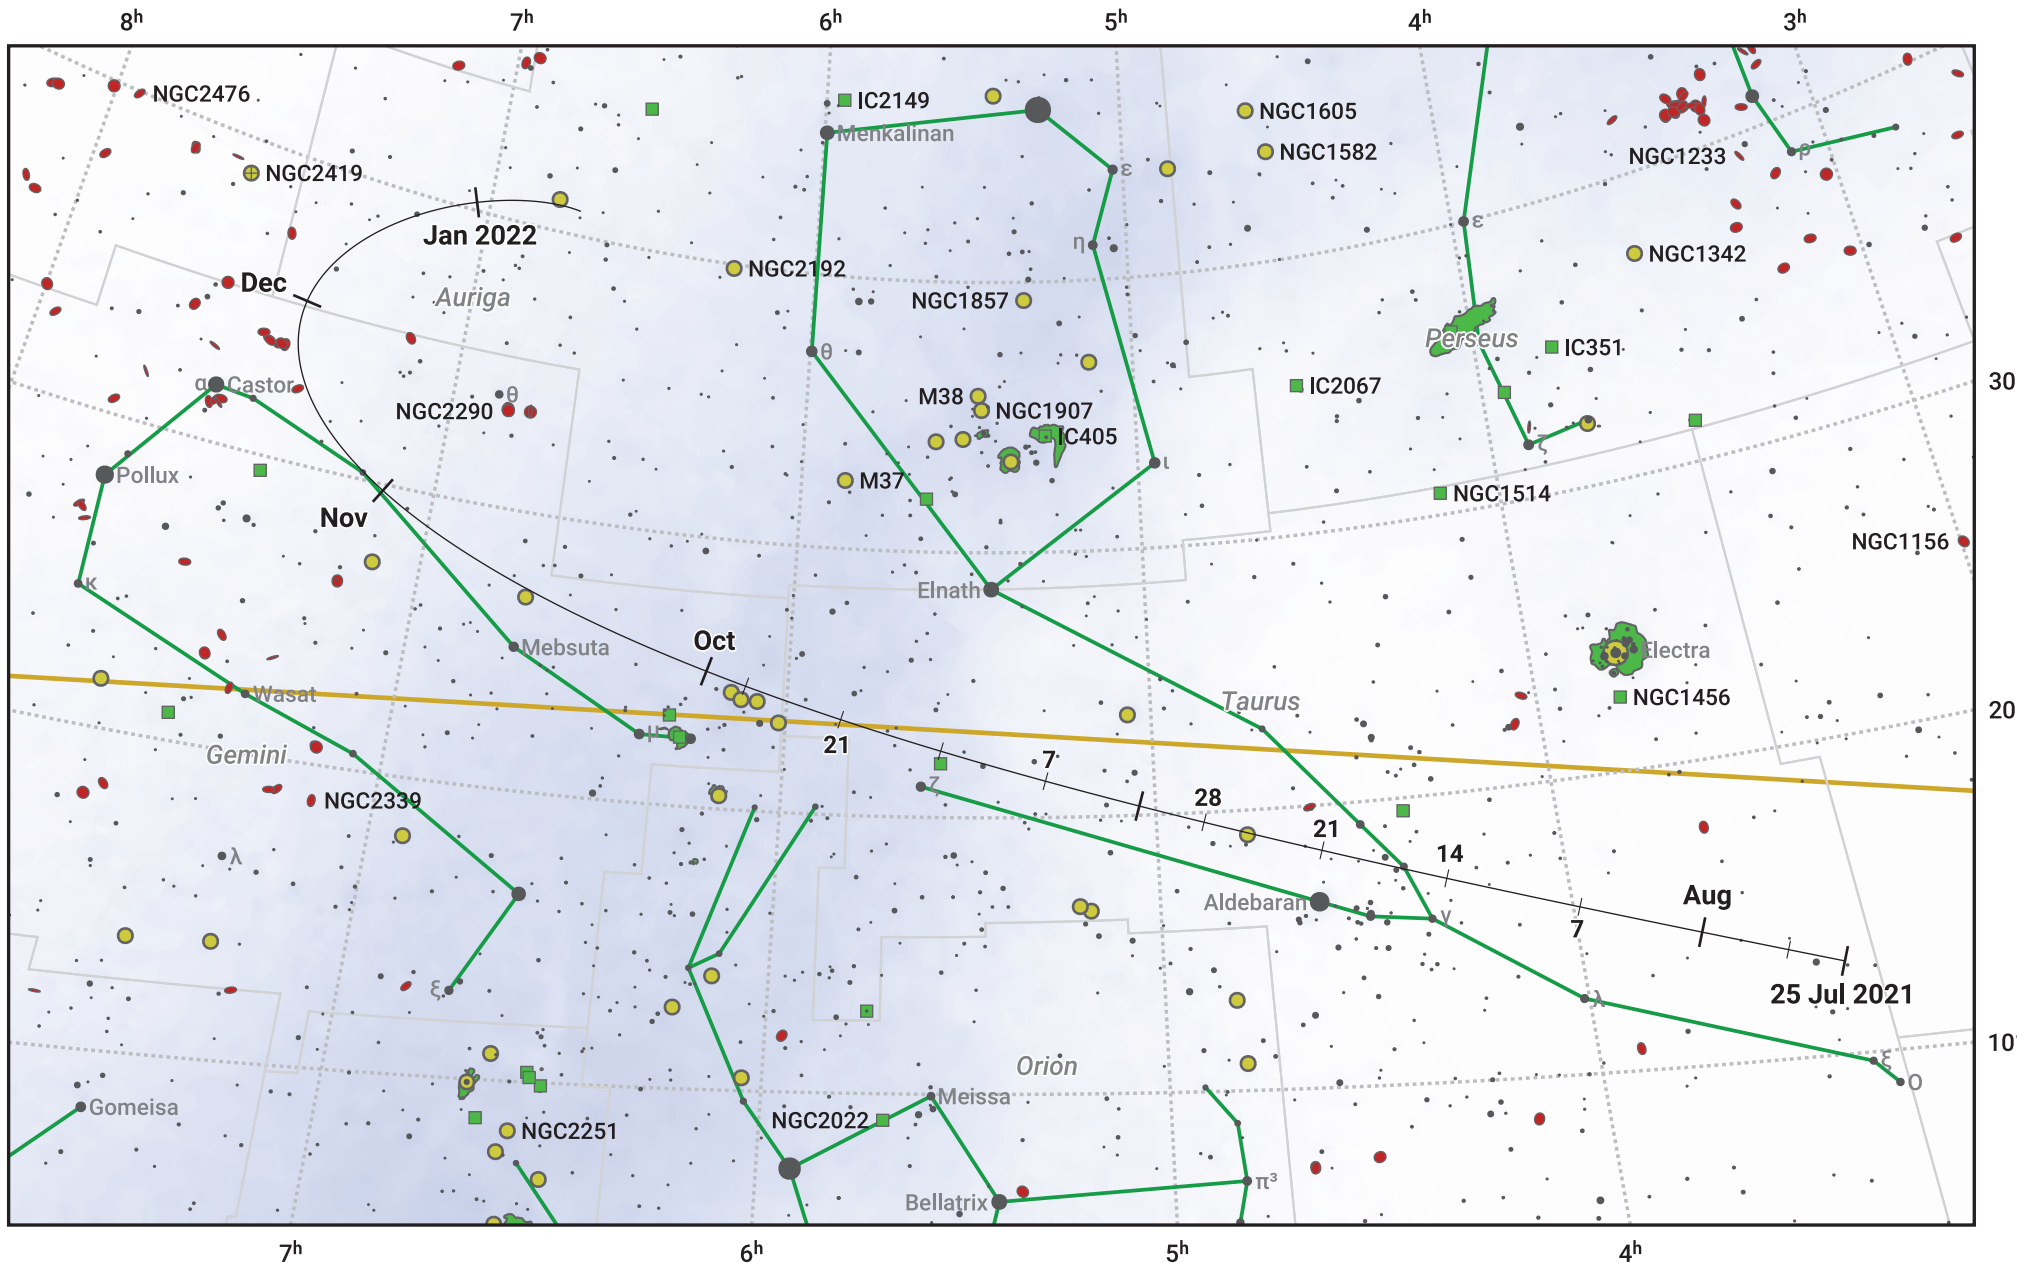

The path of 108P/Ciffreo starting on 25 Jul 2021

© Dominic Ford 2011–2024. Date markers placed at midnight UTC. Downloaded from <https://in-the-sky.org>

Magnitude scale: 7.0 6.0 5.0 4.0 3.0 2.0 1.0 0.0

— Ecliptic Plane

- Galaxy
- Bright nebula
- Open cluster
- ⊕ Globular cluster

Date	Mag
2021 Sep 1	12.3
2021 Oct 7	12.0
2021 Nov 1	12.0
2022 Jan 1	12.8
2022 Jan 9	13.0