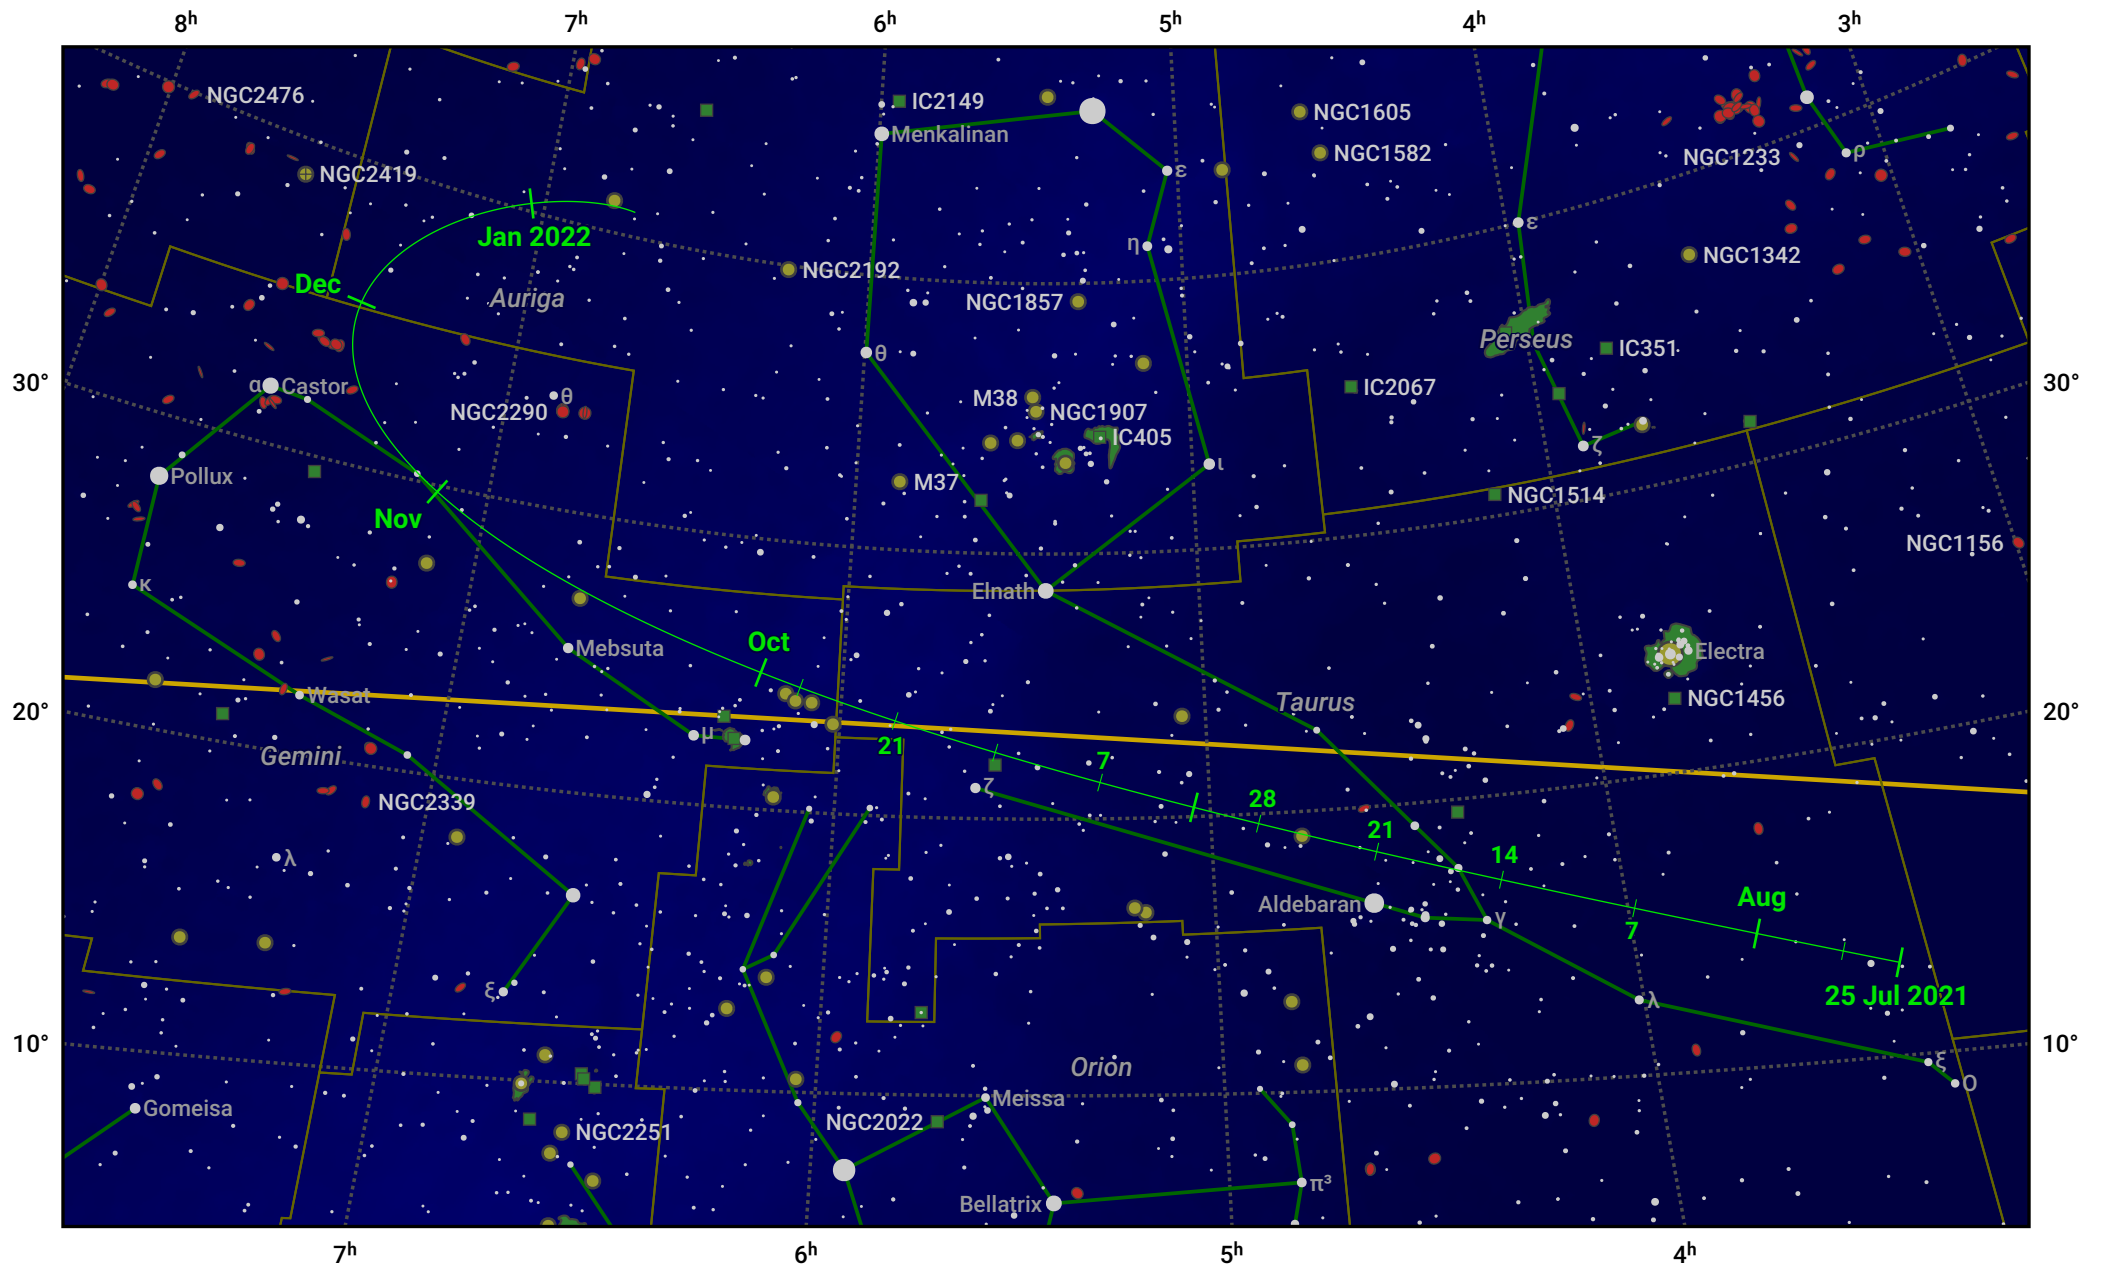

The path of 108P/Ciffreo starting on 25 Jul 2021

© Dominic Ford 2011–2024. Date markers placed at midnight UTC. Downloaded from <https://in-the-sky.org>

Magnitude scale: · 7.0 · 6.0 · 5.0 · 4.0 · 3.0 · 2.0 · 1.0 ● 0.0

— Ecliptic Plane

● Galaxy ■ Bright nebula ● Open cluster ● Globular cluster

Date	Mag
2021 Sep 1	12.3
2021 Oct 7	12.0
2021 Nov 1	12.0
2022 Jan 1	12.8
2022 Jan 9	13.0