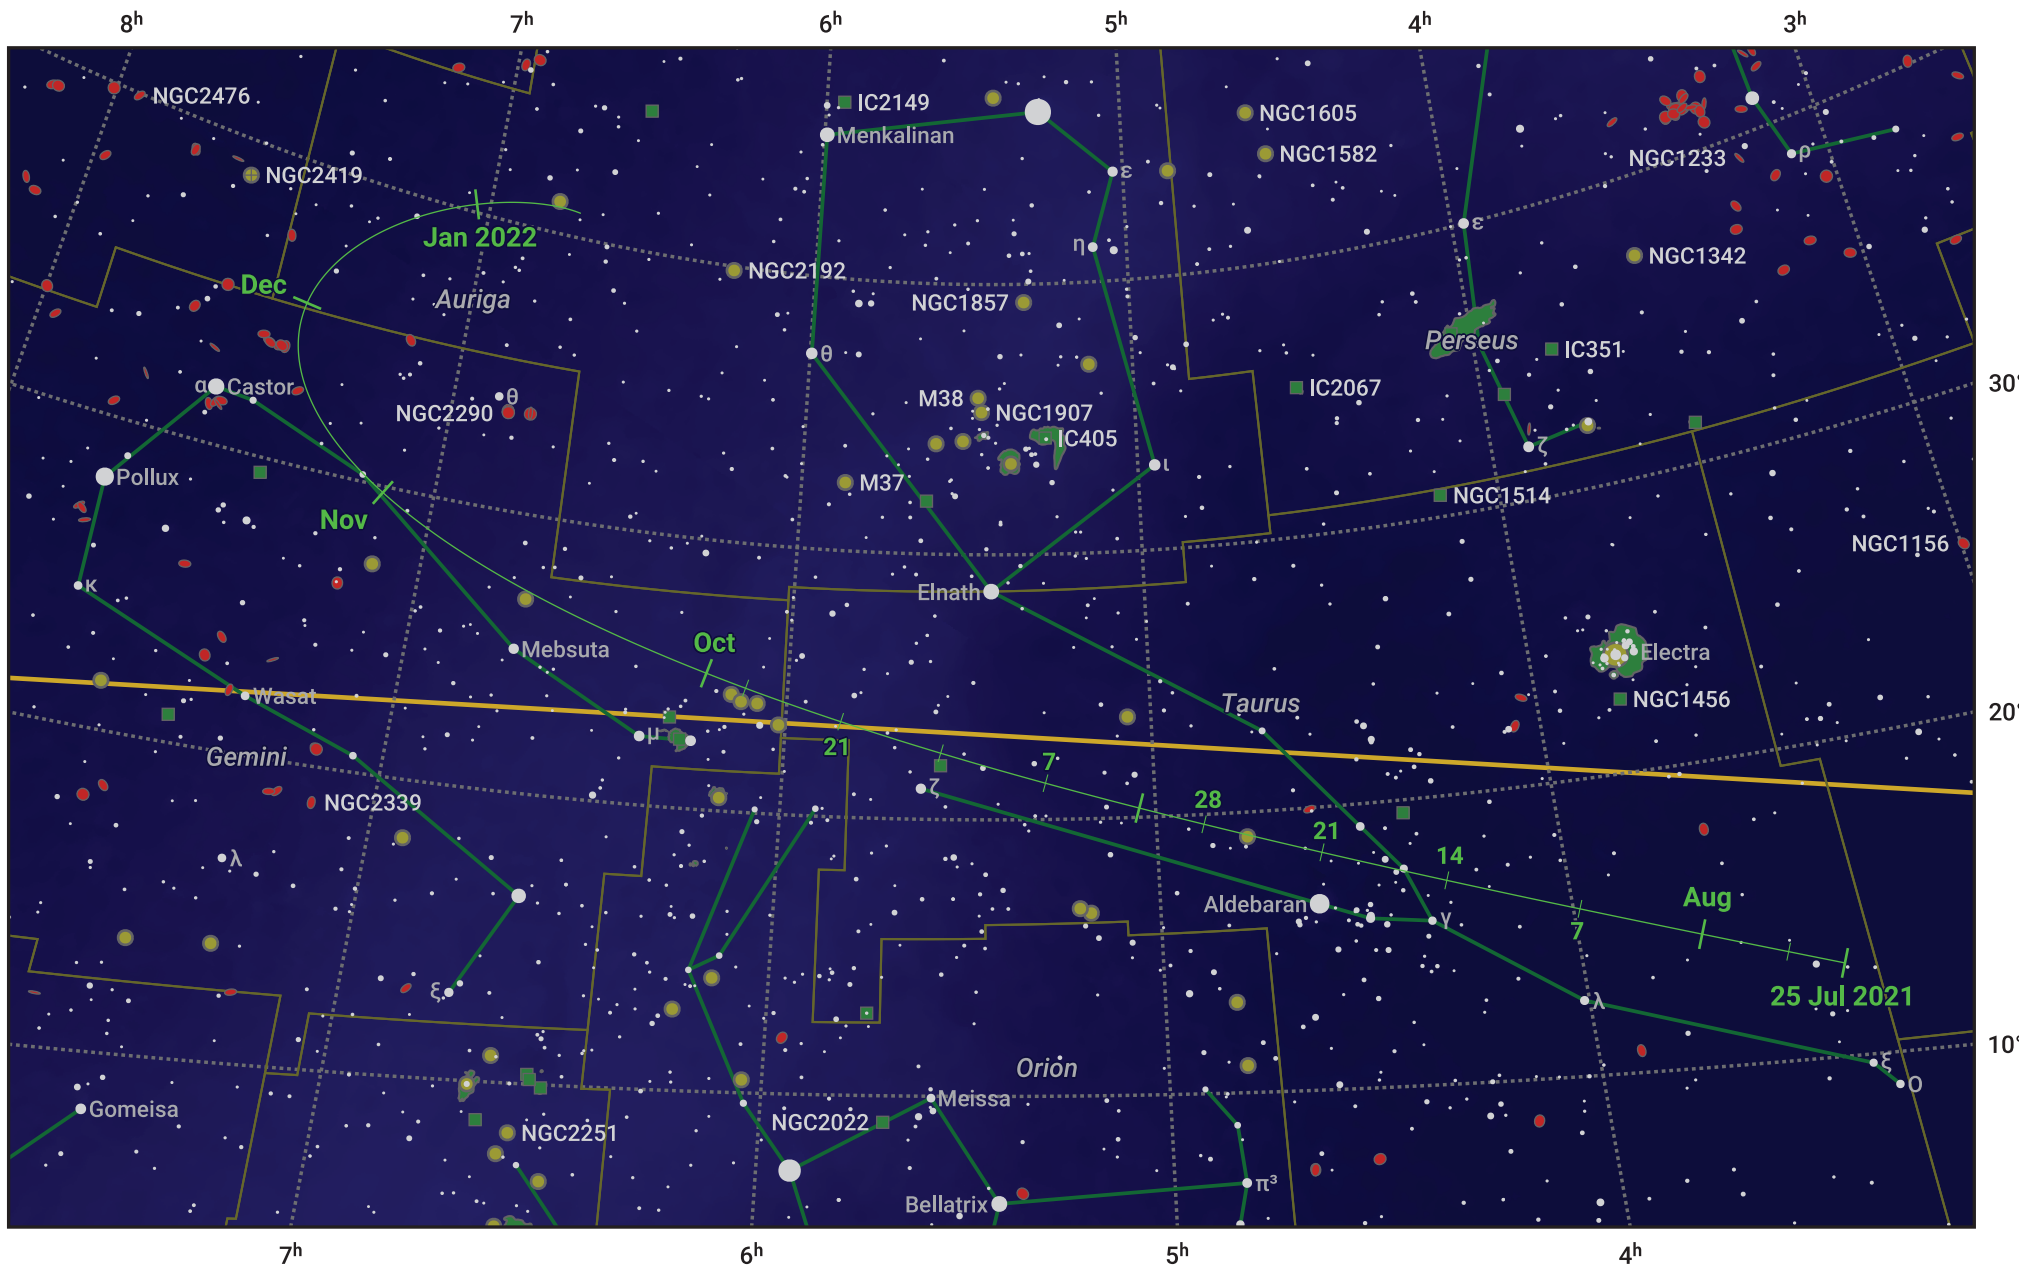

The path of 108P/Ciffreo starting on 25 Jul 2021

© Dominic Ford 2011–2024. Date markers placed at midnight UTC. Downloaded from <https://in-the-sky.org>

Magnitude scale: ● 7.0 ● 6.0 ● 5.0 ● 4.0 ● 3.0 ● 2.0 ● 1.0 ● 0.0

— Ecliptic Plane

- Galaxy
- Bright nebula
- Open cluster
- ⊕ Globular cluster

Date	Mag
2021 Sep 1	12.3
2021 Oct 7	12.0
2021 Nov 1	12.0
2022 Jan 1	12.8
2022 Jan 9	13.0