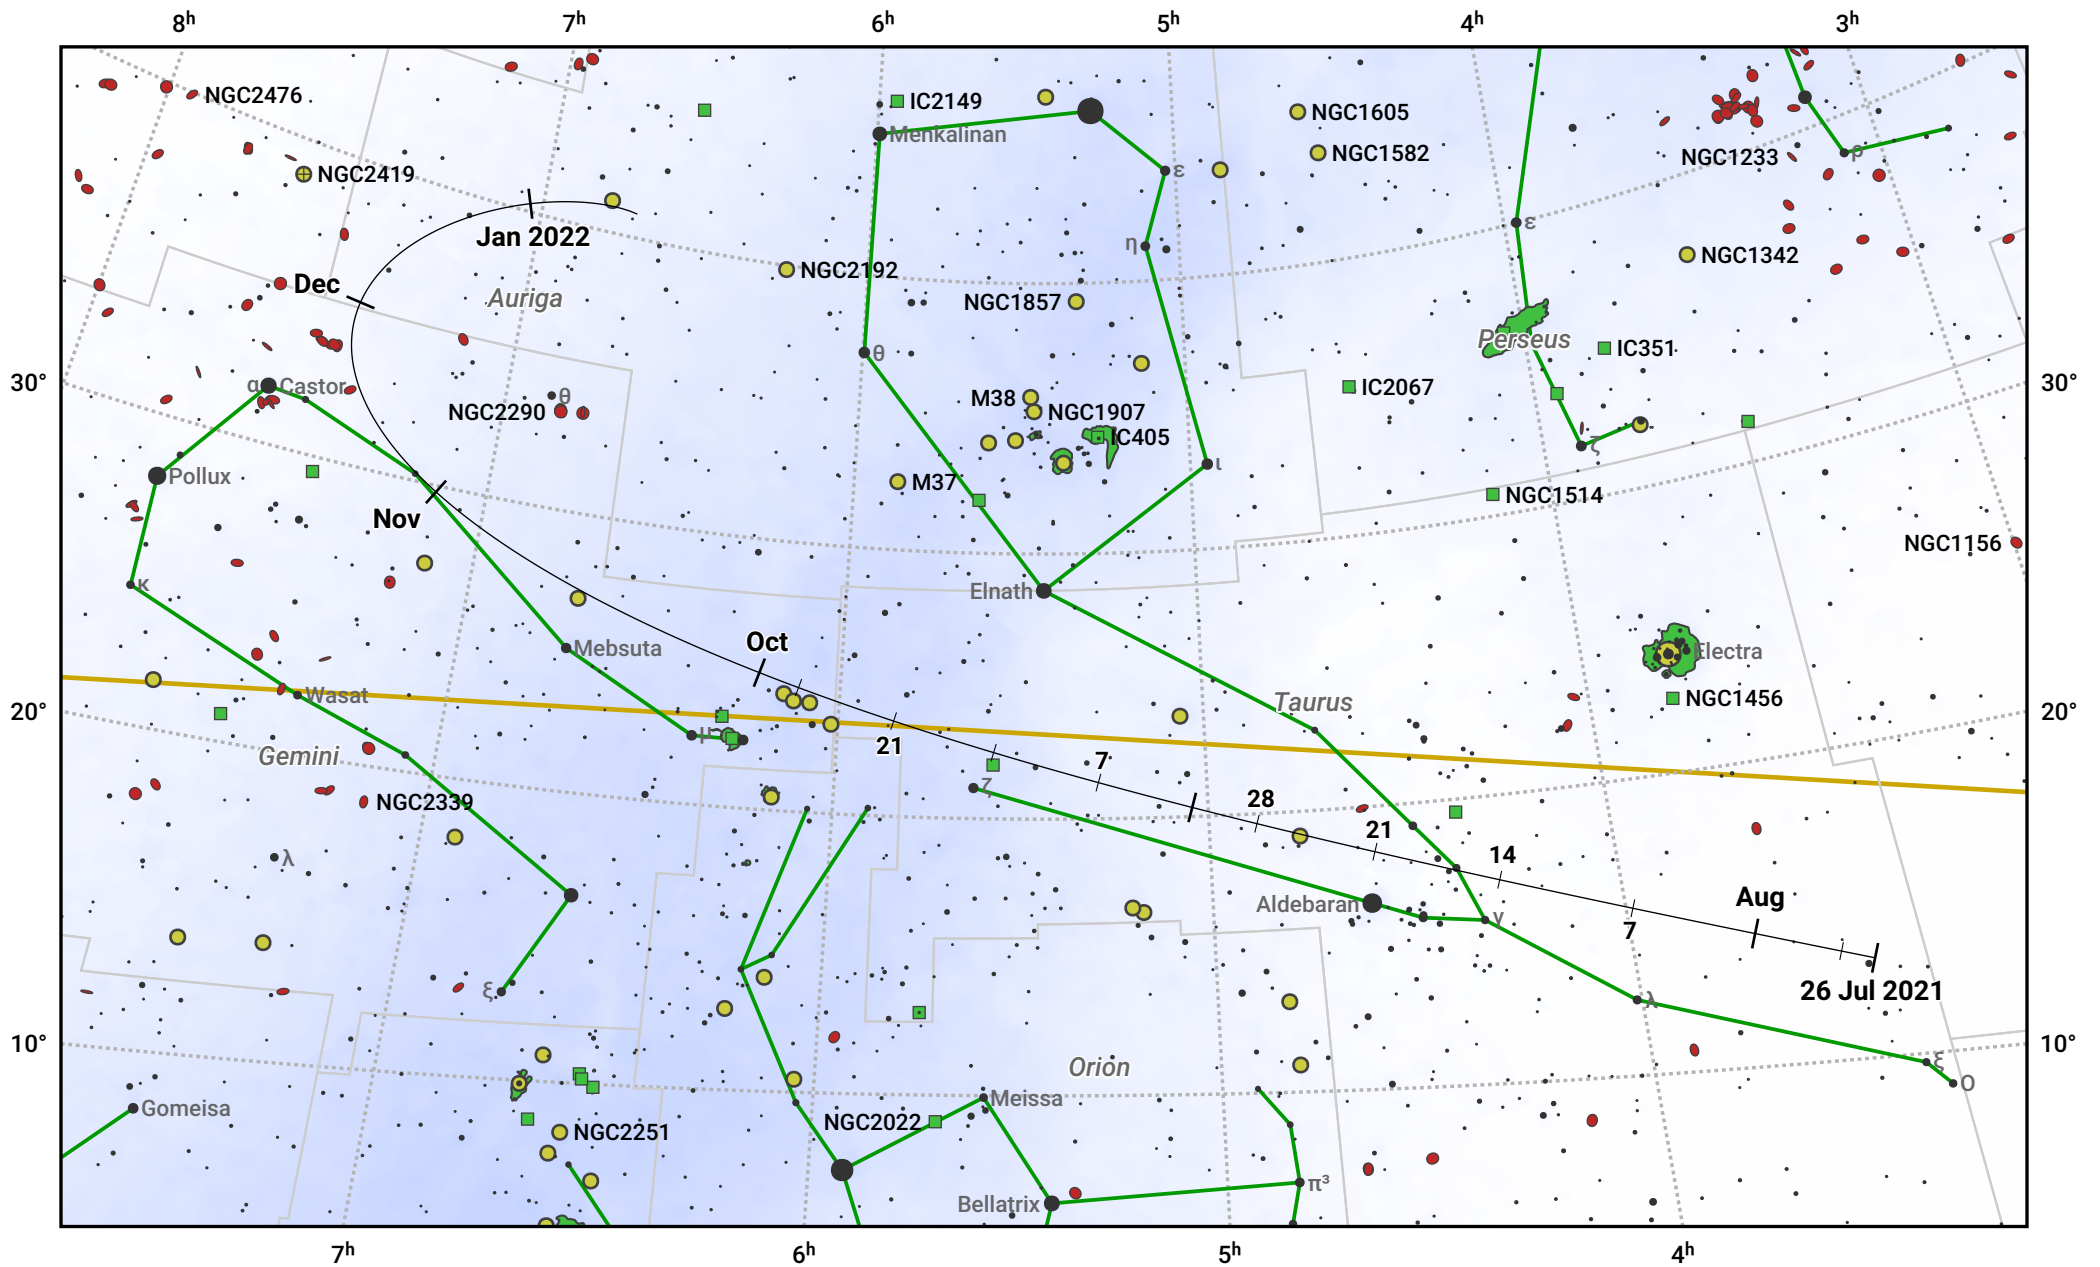

The path of 108P/Ciffreo starting on 26 Jul 2021

© Dominic Ford 2011–2024. Date markers placed at midnight UTC. Downloaded from <https://in-the-sky.org>

Magnitude scale: 7.0 6.0 5.0 4.0 3.0 2.0 1.0 0.0

— Ecliptic Plane

Galaxy Bright nebula Open cluster Globular cluster

Date	Mag
2021 Sep 1	12.3
2021 Oct 13	12.0
2021 Nov 1	12.0
2022 Jan 1	12.8
2022 Jan 8	13.0